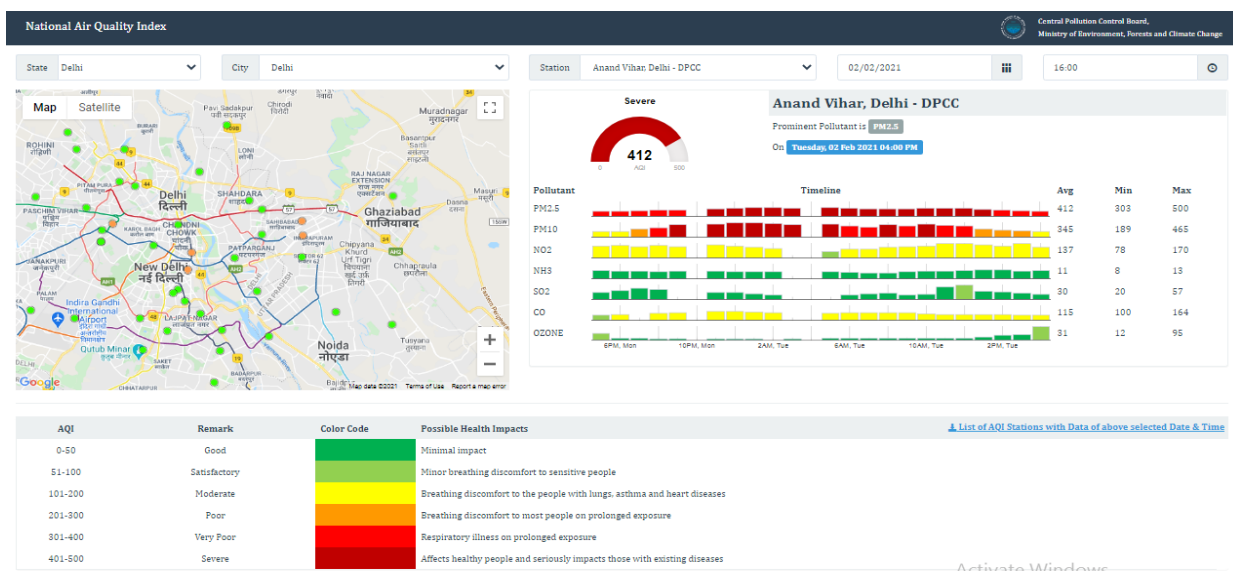

CPCB, SPCBs and PCCs are monitoring ambient air quality of different cities and publish real-time data in public domain in their respective websites, for taking corrective measures in time. CPCB has been relentlessly working on continuous operation and connecting data of these CAAQM stations on a network. The project is being executed to bring the data from all the operational stations to one place i.e. CPCB.

Status of CAAQMS installations till 2020-21:

At present, the Real-Time Ambient Air Quality Monitoring Network consists of 274 Continuous Ambient Air Quality Monitoring Stations in 144 Cities covering 24 States & Union Territories which are connected to a web-based system. The strengthening of air quality monitoring network is being undertaken in phased manner as per the protocols of CPCB, an AQI Bulletin showing the AQI levels for these 144 cities is published daily at 4 PM.

A National Air Quality Index, which combines the effect of all air quality parameters and generates a single number, has been developed by CPCB. The National AQI communicates air quality in simple terms of one number and one colour for general public. Air Quality Index (AQI), inaugurated by the Hon'ble Prime Minister of India, is being continuously published on a web portal of CPCB, updated on hourly basis..