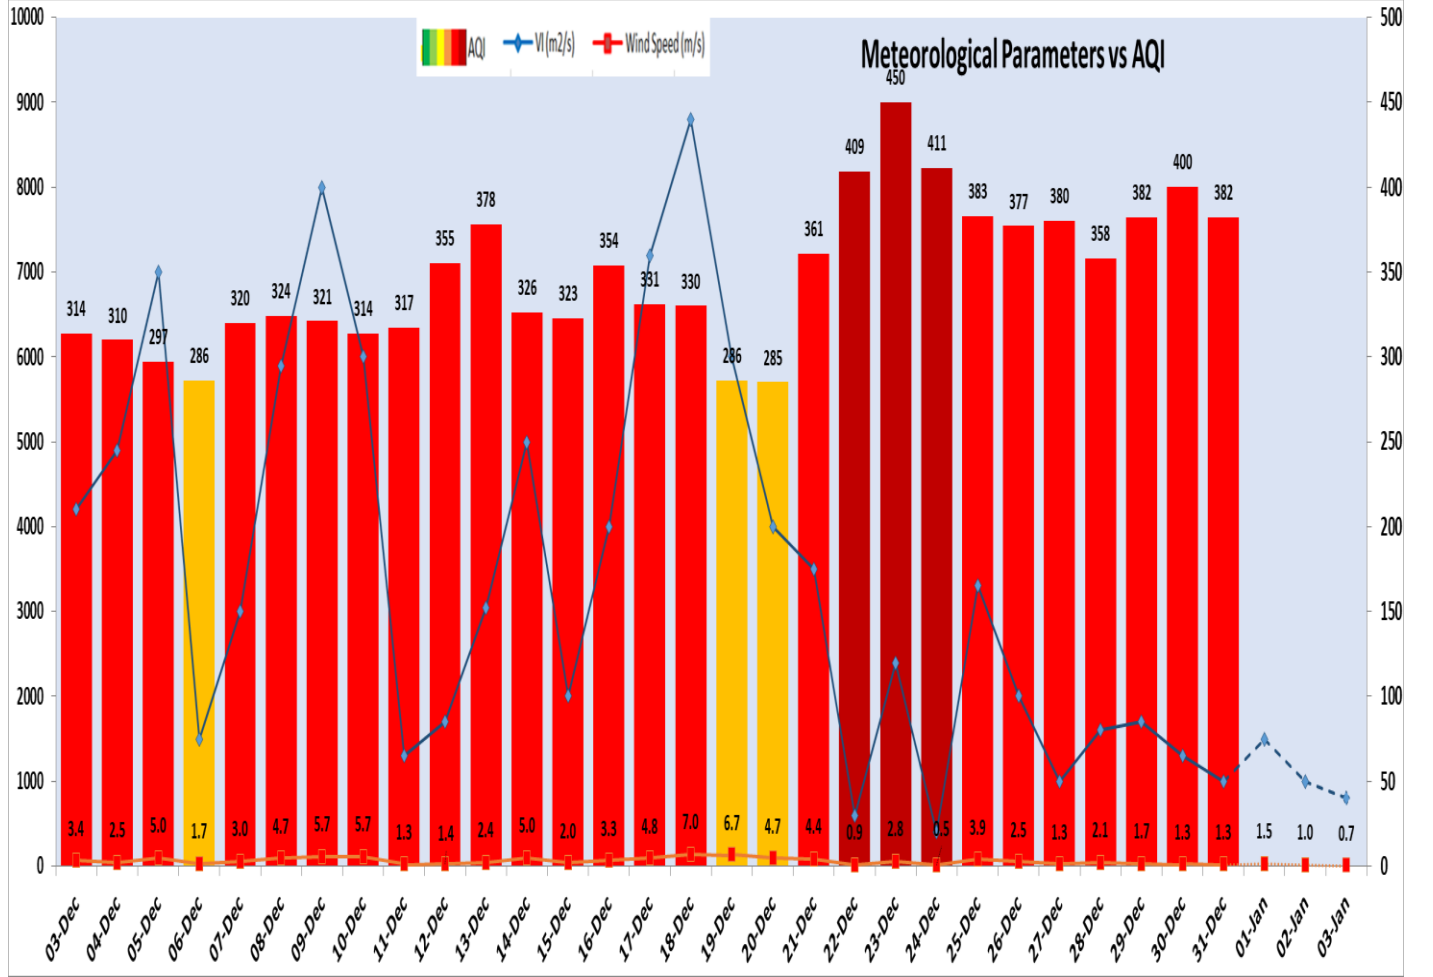

Comparative status of PM₁₀ and PM_{2.5} (µg/m³) running average - Till December 30(2016- 2023)

*Red line shows the annual average concentration standards for PM₁₀ and PM_{2.5}.

Daily Average of Particulates in Delhi (24 hourly average value; from 06:00am of 30.12.23 to 06:00 am of 31.12.23)

Forecast by IITM (Delhi):

	Jan 01, 2024	Jan 02, 2024	Jan 03, 2024
AQI Category	Very Poor	Very Poor	Very Poor

Wind Forecast for Delhi:

	Wind speed (at surface) in km/h		Wind speed (at 900 m) in km/h	Wind Direction	
	As per IMD (range)	As per windy.com (at 16:00 hrs.)	As per windy.com (at 16:00hrs)	As per IMD	As per windy.com at 900m
Jan 01. 2024	UPTO 04	7	15	NW/N	W
Jan 02. 2024	UPTO 04	7	07	N	NW
Jan 03. 2024	04 TO 06	7	06	N	N

Delhi Temperature in (°C)		
Date	Minimum	Maximum
28-12-2023	8.4	22.0
29-12-2023	10.7	21.4
30-12-2023	11.8	19.8
31-12-2023	11.7	20.3

▪ **Hotspots for Today**

City	Station Name	AQI value	Air Quality	Prominent Pollutant
Delhi	Mundka, Delhi - DPCC	424	Severe	PM _{2.5}
	Nehru Nagar, Delhi - DPCC	422	Severe	PM _{2.5}
	Punjabi Bagh, Delhi - DPCC	422	Severe	PM _{2.5}
	R K Puram, Delhi - DPCC	421	Severe	PM _{2.5}
	Dwarka-Sector 8, Delhi - DPCC	418	Severe	PM _{2.5}
Faridabad	New Industrial Town, Faridabad - HSPCB	342	Very Poor	PM _{2.5}
	Sector- 16A, Faridabad - HSPCB	332	Very Poor	PM _{2.5}
Gurugram	Sector-51, Gurugram - HSPCB	325	Very Poor	PM _{2.5}
	NISE Gwal Pahari, Gurugram - IMD	302	Very Poor	PM _{2.5}
	Teri Gram, Gurugram - HSPCB	299	Poor	PM _{2.5}
Ghaziabad	Vasundhara, Ghaziabad - UPPCB	317	Very Poor	PM _{2.5}
	Sanjay Nagar, Ghaziabad - UPPCB	302	Very Poor	PM _{2.5}
	Indirapuram, Ghaziabad - UPPCB	299	Poor	PM _{2.5}
Greater Noida	Knowledge Park - V, Greater Noida - UPPCB	323	Very Poor	PM _{2.5}
Noida	Sector-1, Noida - UPPCB	348	Very Poor	PM _{2.5}