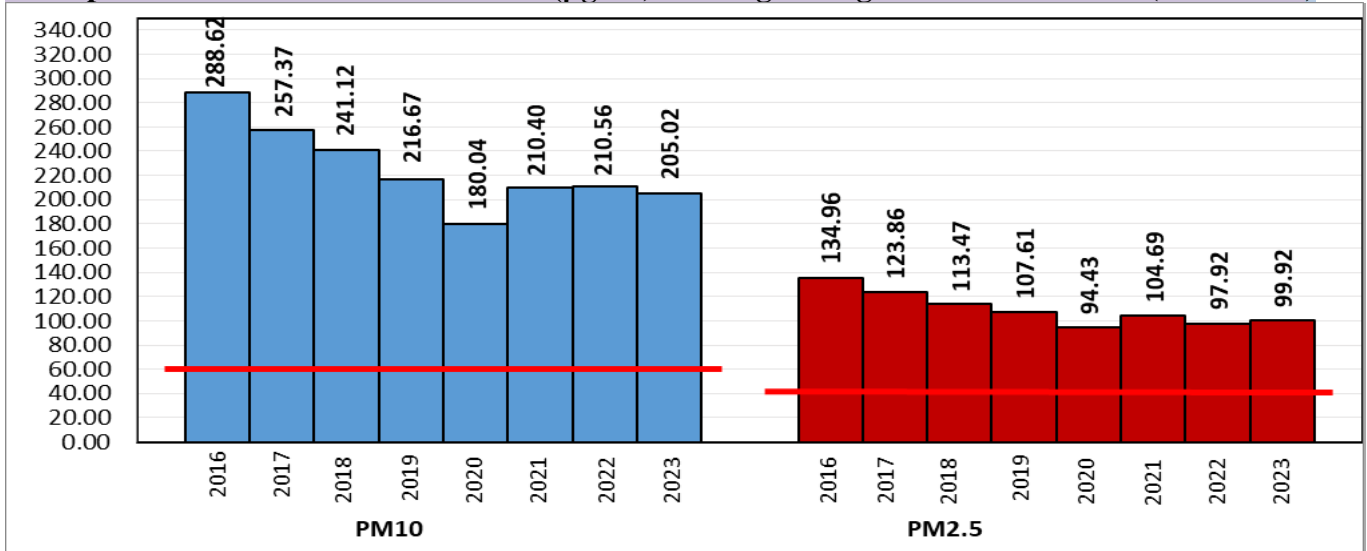

Air Quality Index (AQI) (Average of past 24 hours at 4 PM) in comparison with last two years

	2023			2022			2021(Covid- Year)		
	Air Quality	AQI Value	Prominent Pollutant	Air Quality	AQI Value	Prominent Pollutant	Air Quality	AQI Value	Prominent Pollutant
Delhi	Very Poor	382↓	PM2.5	Very Poor	349↓	PM2.5	Very Poor	321↑	PM2.5
Faridabad	Poor	285↑	PM2.5	Poor	257↓	PM2.5	Very Poor	304↑	PM2.5, PM10
Ghaziabad	Poor	294↓	PM2.5	Very Poor	322↓	PM2.5	Poor	270↑	PM2.5
Greater Noida	Very Poor	323↑	PM2.5	Very Poor	353↓	PM2.5	Poor	218↑	PM2.5
Gurugram	Poor	292↑	PM2.5	Very Poor	326↓	PM2.5	Very Poor	302↑	PM2.5
Noida	Very Poor	346↑	PM2.5	Very Poor	324↓	PM2.5	Poor	276↑	PM2.5

*Data available for 37(2023), 38(2022), 35(2021) stations in Delhi today. # ↑, ↓ arrows indicate a decrease/increase as compared to the value on the previous day.

Comparative status of AQI - Delhi from 01 January to 31 December 2016-2023

Category	Year	2016	2017	2018	2019	2020	2021	2022	2023	2016	2017	2018	2019	2020	2021	2022	2023
	No. of days	354	365	365	365	366	365	365	365	2016	2017	2018	2019	2020	2021	2022	2023
Good (0-50)		0	2	0	2	4	1	3	1								
Satisfactory (51-100)		24	45	53	59	96	72	65	60	110	153	158	182	227	197	163	206
Moderate (101-200)		86	106	105	121	127	124	95	145								
Poor (201-300)		120	114	113	103	75	80	130	77								
Very Poor (301-400)		99	89	74	56	49	64	66	67	244	212	207	183	139	168	202	159
Severe (>401)		25	9	20	24	15	24	6	15								

Comparative status of PM₁₀ and PM_{2.5} (µg/m³) running average - Till December 30(2016- 2023)

*Red line shows the annual average concentration standards for PM₁₀ and PM_{2.5}.

Daily Average of Particulates in Delhi (24 hourly average value; from 06:00am of 30.12.23 to 06:00 am of 31.12.23)

Date ↓ / parameter →	PM_{2.5} (µg/m³)	PM₁₀ (µg/m³)
30- December -2023	244↓	383↓