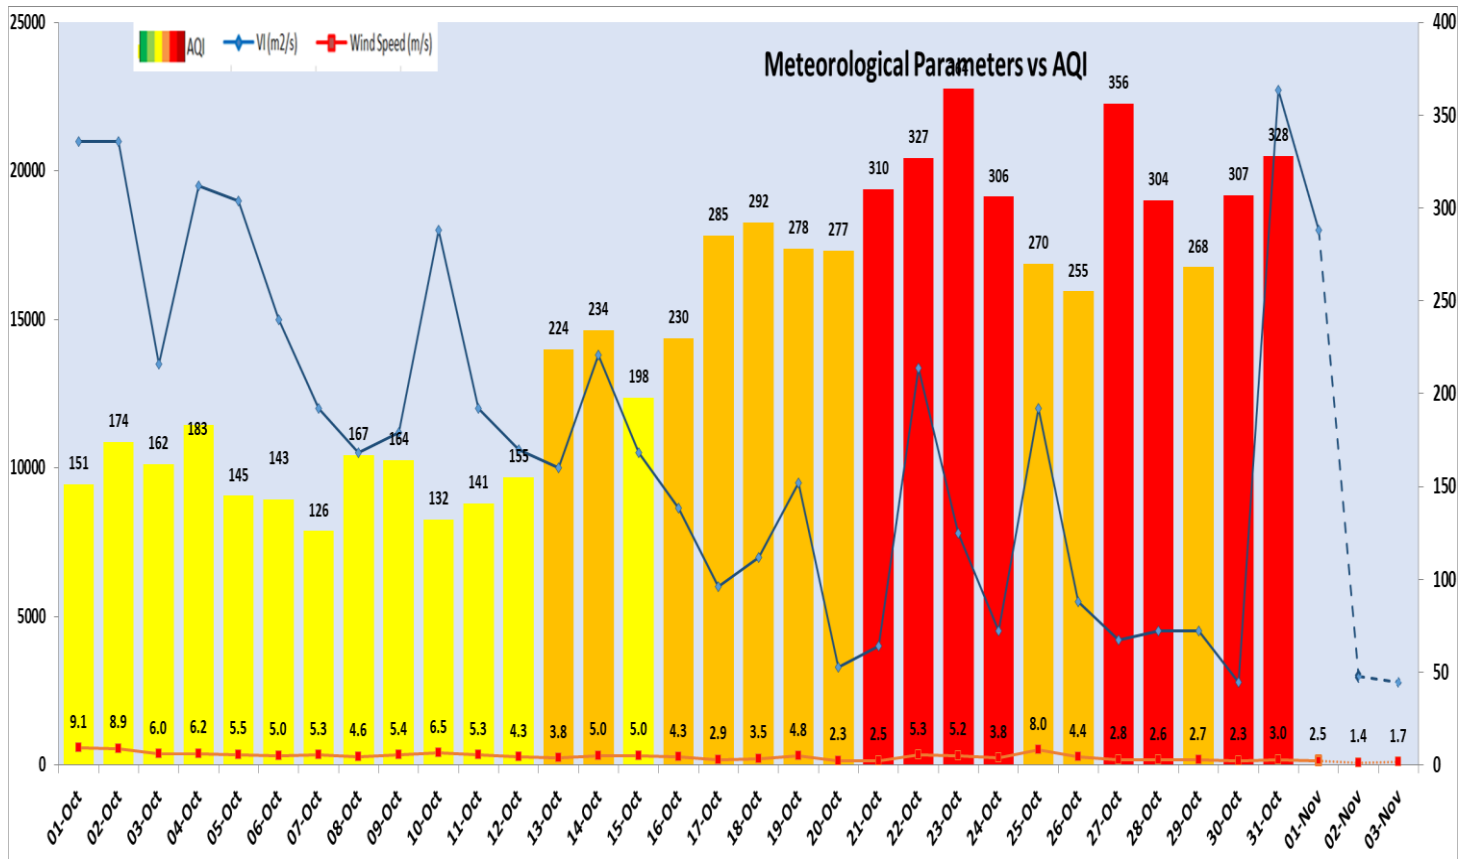

Delhi Temperature in (°C)

Date	Minimum	Maximum
28-10-2024	20.4	34.2
29-10-2024	20.3	34.4
30-10-2024	21.0	35.8
31-10-2024	21.1	36.1

*Hotspots for Today				
City	Station Name	AQI value	Air Quality	Prominent Pollutant
Delhi	Anand Vihar, Delhi - DPCC	401	Severe	PM₁₀
	R K Puram, Delhi - DPCC	384	Very Poor	PM_{2.5}
	Jahangirpuri, Delhi - DPCC	378	Very Poor	PM₁₀
	Wazirpur, Delhi - DPCC	372	Very Poor	PM₁₀
	Punjabi Bagh, Delhi - DPCC	369	Very Poor	PM_{2.5}
Faridabad	Sector 11, Faridabad - HSPCB	323	Very Poor	PM_{2.5}
	New Industrial Town, Faridabad - HSPCB	270	Poor	PM₁₀
Gurugram	NISE Gwal Pahari, Gurugram - IMD	332	Very Poor	PM_{2.5}
	Vikas Sadan, Gurugram - HSPCB	313	Very Poor	PM_{2.5}
Ghaziabad	Loni, Ghaziabad - UPPCB	284	Poor	PM_{2.5}
	Sanjay Nagar, Ghaziabad - UPPCB	277	Poor	PM_{2.5}
Greater Noida	Knowledge Park - III, Greater Noida - UPPCB	263	Poor	PM_{2.5}
Noida	Sector - 62, Noida - IMD	270	Poor	PM_{2.5}
	Sector-1, Noida - UPPCB	259	Poor	PM_{2.5}
	Sector-116, Noida - UPPCB	259	Poor	PM_{2.5}