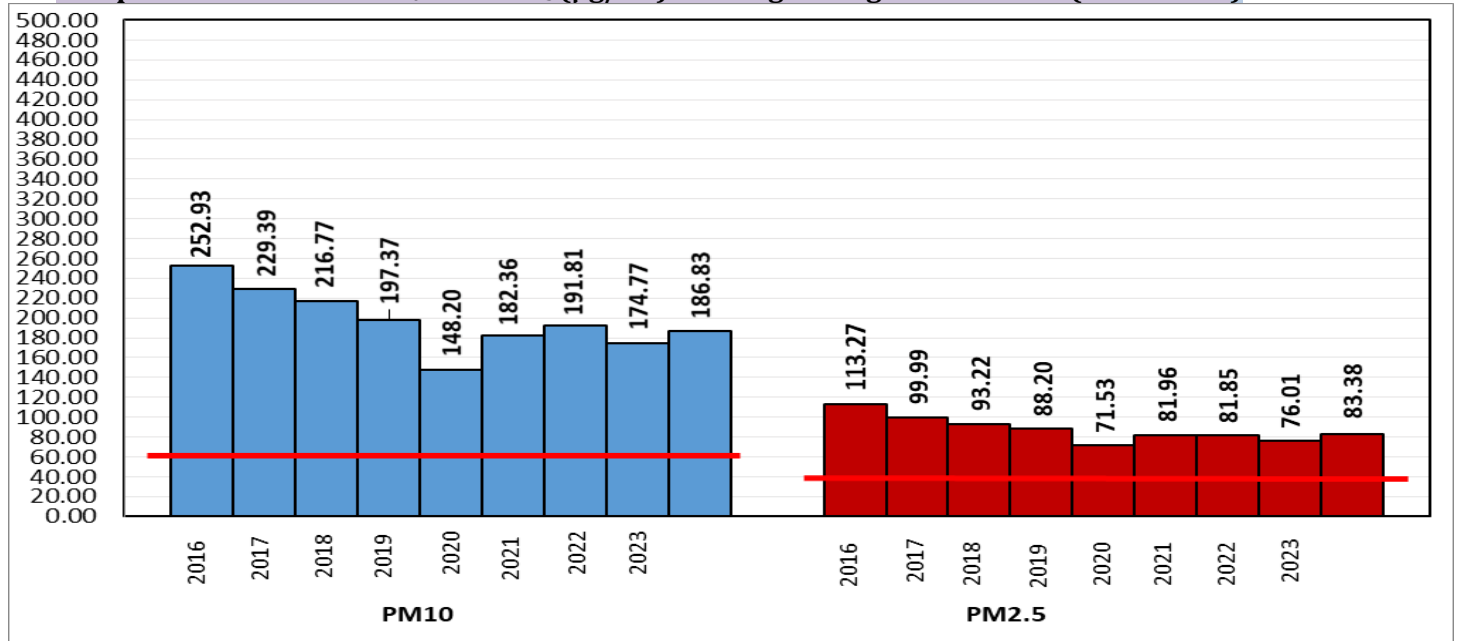

Central Pollution Control Board

Air Quality Status for Delhi & NCR

Dated – October 31, 2024

Current Air Quality Status:

Air Quality Index (AQI) (Average of past 24 hours at 4 PM) in comparison with last two years

Comparative status of PM₁₀ and PM_{2.5} (µg/m³) running average - Till Oct 30 (2016-2024)

*Red line shows the annual average concentration standards for PM₁₀ and PM_{2.5}.

Daily Average of Particulates in Delhi (24 hourly average value; from 06:00am of 30.10.24 to 06:00 am of 31.10.24)