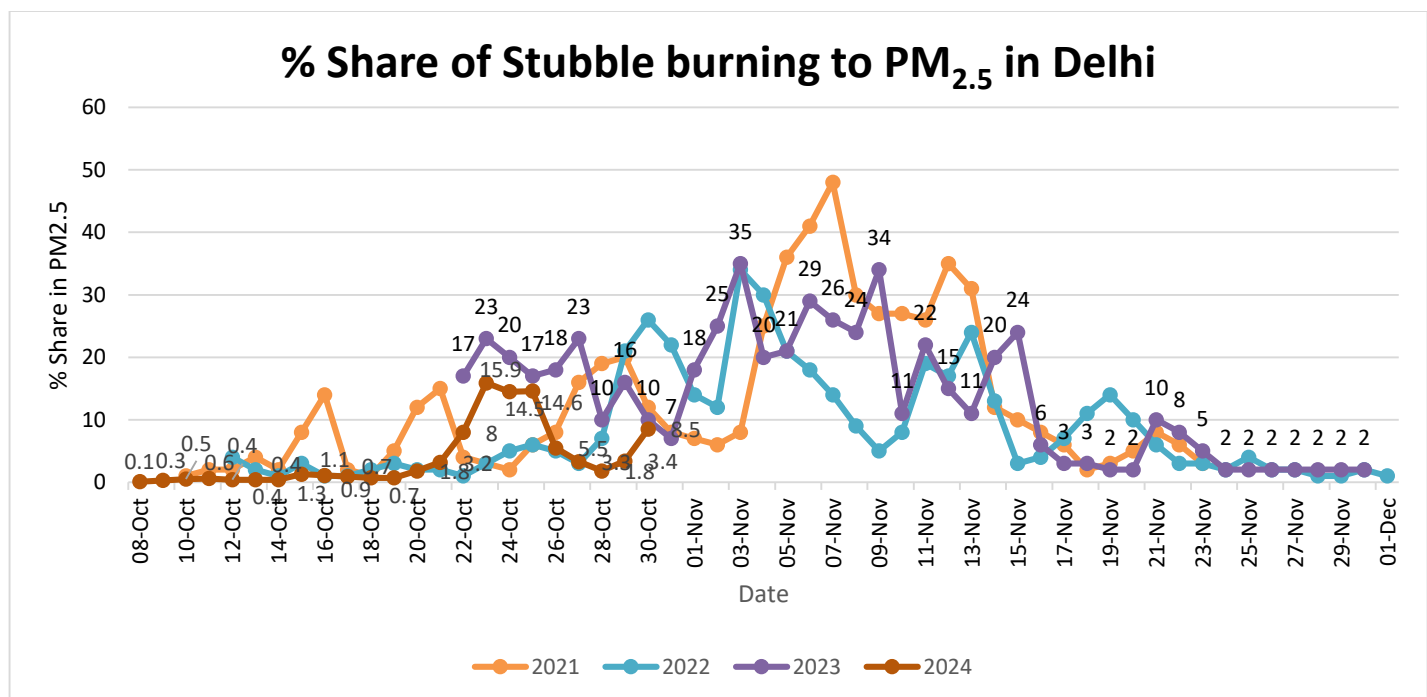

Forecast by IITM(Delhi):

	Nov 01, 2024	Nov 02, 2024	Nov 03, 2024
AQI Category	Very Poor	Very Poor	Very Poor

Wind Forecast for Delhi:

	Wind speed (at surface) in km/h		Wind speed (at 900 m) in km/h	Wind Direction	
	As per IMD (range)	As per windy.com (at 16:00 hrs.)	As per windy.com (at 16:00hrs)	As per IMD	As per windy.com at 900m
Nov 01, 2024	04-14	09	25	NW	NW
Nov 02, 2024	UPTO 10	02	07	NE/E	W
Nov 03, 2024	08-04	02	04	SE/E	W

IMD Alert for Tomorrow (01.11.2024):

The air quality is likely to be in Very Poor category from 01.11.2024 to 03.11.2024. The air quality may reach in severe category on 01.11.2024 in case of additional emissions from firecrackers and stubble/waste fires. The predominant surface wind is likely to be coming from Northwest direction in Delhi with wind speed 04-14 kmph, mist in the morning and mainly clear sky on 01.11.2024. Ventilation index is likely to be 18000 m²/s.

Active Fire Events (AFE):

Date	Punjab		Haryana	
	No. of AFE on the day	Total AFE since September 15	No. of AFE on the day	Total AFE since September 15
30.10.2024	110	2466	03	742
30.10.2023	1030	6284	52	1146
30.10.2022	1761	13873	112	1925

% Share of Stubble burning to PM_{2.5} in Delhi

30.10.2024 *As per IITM, the impact of stubble burning is ~ 8.5 %