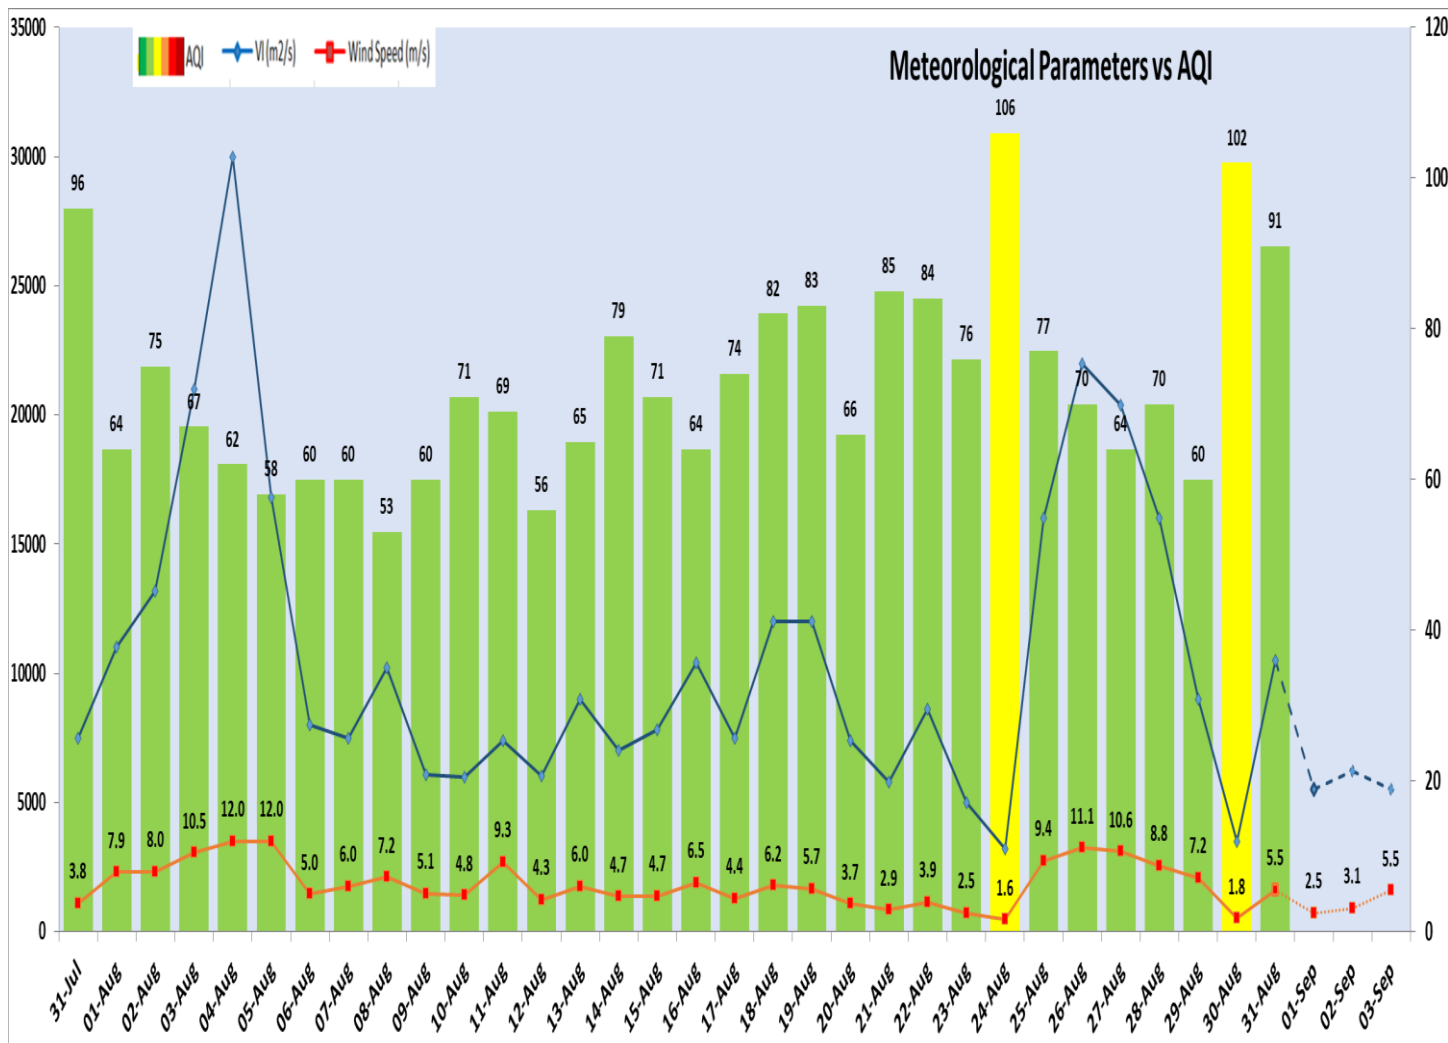

## Current Air Quality Status:

▪ Air Quality Index (AQI) (Average of past 24 hours at 4 PM) in comparison with last two years

	2024			2023			2022		
	Air Quality	AQI Value	Prominent Pollutant	Air Quality	AQI Value	Prominent Pollutant	Air Quality	AQI Value	Prominent Pollutant
Delhi	Satisfactory	91↓	PM <sub>10</sub>	Moderate	146↓	PM <sub>10</sub> , PM <sub>2.5</sub>	Moderate	124↑	O <sub>3</sub> , PM <sub>10</sub> , PM <sub>2.5</sub>
Faridabad	Satisfactory	75↓	PM <sub>10</sub> , PM <sub>2.5</sub>	Moderate	132↑	PM <sub>10</sub> , PM <sub>2.5</sub>	Moderate	119↓	O <sub>3</sub> , PM <sub>10</sub>
Ghaziabad	Moderate	105↓	PM <sub>10</sub>	Moderate	138↓	PM <sub>10</sub>	Moderate	133↑	PM <sub>10</sub>
Greater Noida	Moderate	159↑	PM <sub>10</sub>	Moderate	182↓	PM <sub>10</sub>	Moderate	117↑	PM <sub>10</sub>
Gurugram	Moderate	105↑	PM <sub>2.5</sub>	Moderate	180↑	PM <sub>2.5</sub>	Moderate	146↑	PM <sub>10</sub>
Noida	Satisfactory	94↓	PM <sub>10</sub>	Moderate	138↓	PM <sub>10</sub> , CO	Moderate	124↑	PM <sub>10</sub>

▪ Daily Average of Particulates in Delhi (24 hourly average value; from 06:00am of 30.08.24 to 06:00 am of 31.08.24)

Date ↓ / parameter →	PM <sub>2.5</sub> (µg/m <sup>3</sup> )	PM <sub>10</sub> (µg/m <sup>3</sup> )
30- Aug -2024	41	99↑

**Forecast by IITM(Delhi):**

	Sept 01, 2024	Sept 02, 2024	Sept 03, 2024
<b>AQI Category</b>	Moderate	Satisfactory	Satisfactory

**Wind Forecast for Delhi:**

	Wind speed (at surface) in km/h		Wind speed (at 900 m) in km/h	Wind Direction	
	As per IMD (range)	As per windy.com (at 16:00 hrs.)	As per windy.com (at 16:00hrs)	As per IMD	As per windy.com at 900m
Sept 01, 2024	08-12	04	09	N/NE	NW
Sept 02, 2024	08-20	08	15	SE	E
Sept 03, 2024	12-16	10	19	SE/E	E

## Delhi Temperature in (°C)

Date	Minimum	Maximum
28-08-2024	23.4	34.2
29-08-2024	23.0	34.0
30-08-2024	24.0	28.8
31-08-2024	25.4	35.0