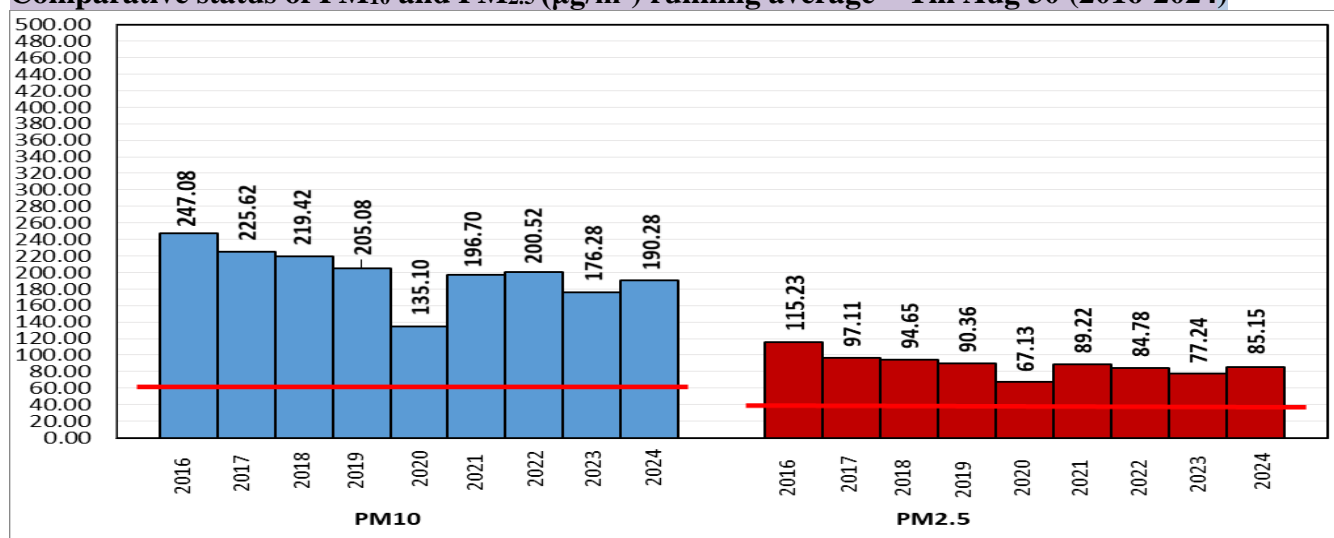

▪ Air Quality Index (AQI) (Average of past 24 hours at 4 PM) in comparison with last two years

	2024			2023			2022		
	Air Quality	AQI Value	Prominent Pollutant	Air Quality	AQI Value	Prominent Pollutant	Air Quality	AQI Value	Prominent Pollutant
Delhi	Satisfactory	91↓	PM₁₀	Moderate	146↓	PM₁₀, PM_{2.5}	Moderate	124↑	O₃, PM₁₀, PM_{2.5}
Faridabad	Satisfactory	75↓	PM₁₀, PM_{2.5}	Moderate	132↑	PM₁₀, PM_{2.5}	Moderate	119↓	O₃, PM₁₀
Ghaziabad	Moderate	105↓	PM₁₀	Moderate	138↓	PM₁₀	Moderate	133↑	PM₁₀
Greater Noida	Moderate	159↑	PM₁₀	Moderate	182↓	PM₁₀	Moderate	117↑	PM₁₀
Gurugram	Moderate	105↑	PM_{2.5}	Moderate	180↑	PM_{2.5}	Moderate	146↑	PM₁₀
Noida	Satisfactory	94↓	PM₁₀	Moderate	138↓	PM₁₀, CO	Moderate	124↑	PM₁₀

*Data available for 35(2024), 29(2023), 33(2022) stations in Delhi today. # ↑, ↓ arrows indicate a decrease/increase as compared to the value on the previous day.

Comparative status of AQI - Delhi from 01 January to 31 Aug 2016-2024

Category	Year	2016	2017	2018	2019	2020	2021	2022	2023	2024	2016	2017	2018	2019	2020	2021	2022	2023	2024	
	No. of days	232	243	243	243	244	243	243	243	244	81	117	123	135	188	144	116	163	159	
Good (0–50)		0	2	0	2	5	0	0	0	0										
Satisfactory (51–100)		22	36	40	34	87	42	50	50	48										
Moderate (101–200)		59	79	83	99	96	102	66	113	111										
Poor (201–300)		91	90	86	74	39	59	105	56	49										
Very Poor (301–400)		54	36	28	27	15	34	21	21	33	151	126	120	108	56	99	127	80	85	
Severe (>401)		6	0	6	7	2	6	1	3	3										

Comparative status of PM₁₀ and PM_{2.5} (µg/m³) running average – Till Aug 30 (2016-2024)

*Red line shows the annual average concentration standards for PM₁₀ and PM_{2.5}.

▪ Daily Average of Particulates in Delhi (24 hourly average value; from 06:00am of 30.08.24 to 06:00 am of 31.08.24)

Date ↓ / parameter →	PM_{2.5} (µg/m³)	PM₁₀ (µg/m³)
30- Aug -2024	41	99↑