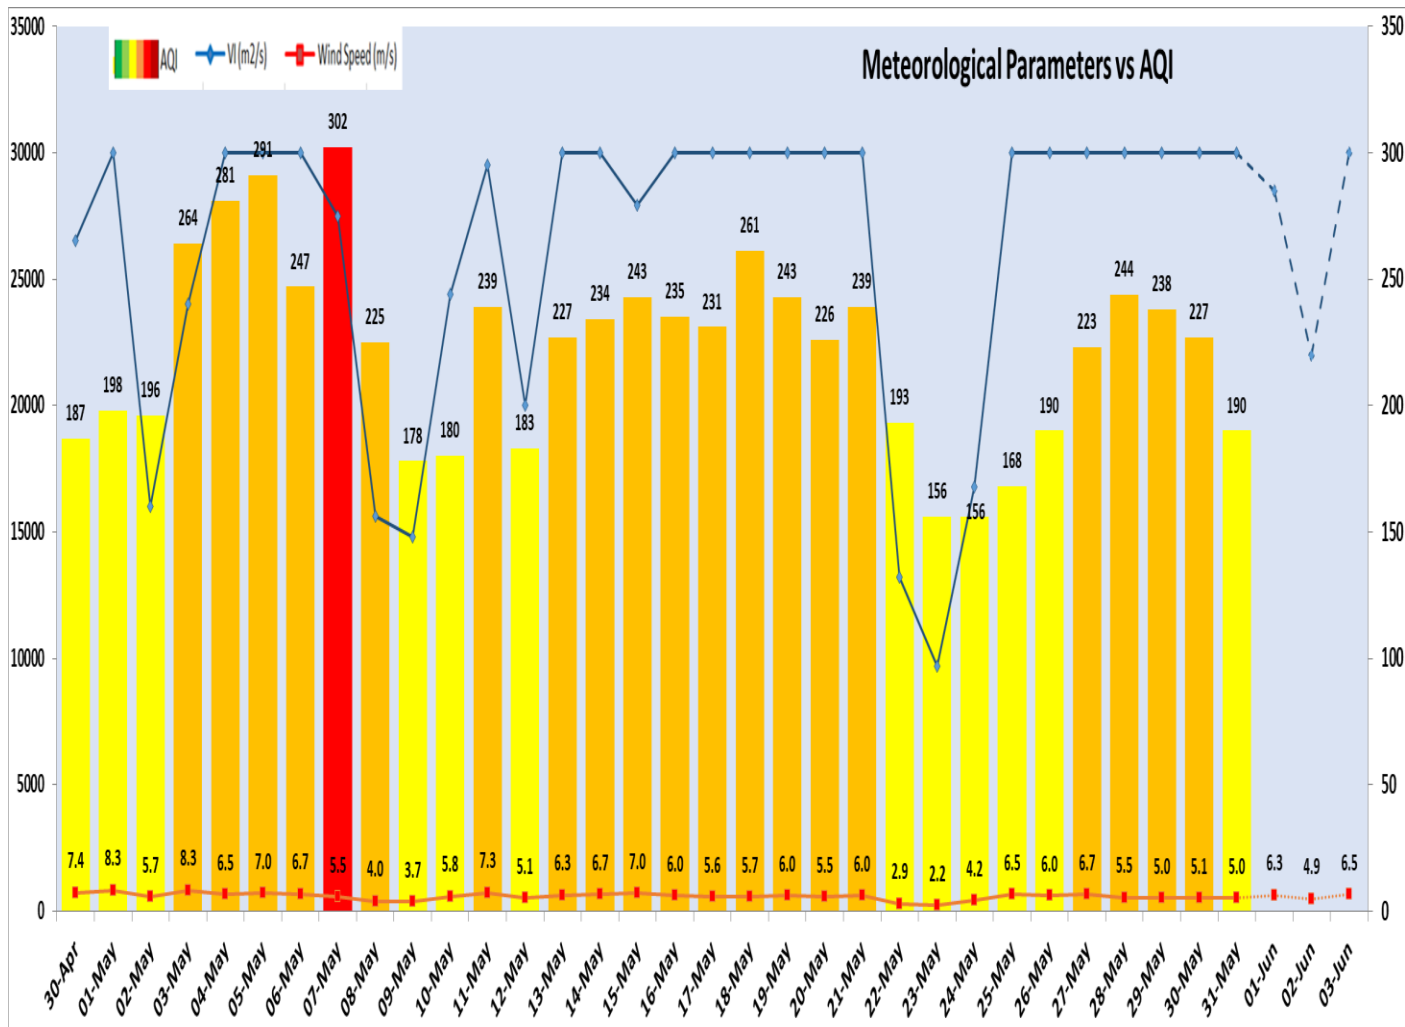

Comparative status of PM₁₀ and PM_{2.5} (µg/m³) running average – Till May 30 (2016-2024)

*Red line shows the annual average concentration standards for PM₁₀ and PM_{2.5}.

Daily Average of Particulates in Delhi (24 hourly average value; from 06:00am of 30.05.24 to 06:00 am of 31.05.24)

Forecast by IITM(Delhi):

	June 01, 2024	June 02, 2024	June 03, 2024
AQI Category	Poor	Poor	Moderate

Wind Forecast for Delhi:

	Wind speed (at surface) in km/h		Wind speed (at 900 m) in km/h	Wind Direction	
	As per IMD (range)	As per windy.com (at 16:00 hrs.)	As per windy.com (at 16:00hrs)	As per IMD	As per windy.com at 900m
June 01, 2024	12-32	19	25	SW	NW
June 02, 2024	14-18	14	21	W/WSW	W
June 03, 2024	16-36	19	31	W/WNW	W

Delhi Temperature in (°C)		
Date	Minimum	Maximum
28-05-2024	27.4	45.1
29-05-2024	29.4	45.8
30-05-2024	30.4	46.8
31-05-2024	29.0	45.6

▪ ***Hotspots for Today**

City	Station Name	AQI value	Air Quality	Prominent Pollutant
Delhi	Shadipur, Delhi - CPCB	366	Very Poor	PM _{2.5}
	Chandni Chowk, Delhi - IITM	321	Very Poor	PM _{2.5}
	Major Dhyan Chand National Stadium, Delhi - DPCC	267	Poor	Ozone
	DTU, Delhi - CPCB	256	Poor	PM ₁₀
	NSIT Dwarka, Delhi - CPCB	250	Poor	PM _{2.5}
Faridabad	New Industrial Town, Faridabad - HSPCB	245	Poor	PM ₁₀
	Sector 30, Faridabad - HSPCB	234	Poor	PM _{2.5}
Gurugram	Teri Gram, Gurugram - HSPCB	290	Poor	PM _{2.5}
Ghaziabad	Sanjay Nagar, Ghaziabad - UPPCB	235	Poor	Ozone
	Indirapuram, Ghaziabad - UPPCB	191	Moderate	PM ₁₀
Greater Noida	Knowledge Park - V, Greater Noida - UPPCB	286	Poor	PM ₁₀
Noida	Sector - 125, Noida - UPPCB	297	Poor	PM ₁₀
	Sector-1, Noida - UPPCB	240	Poor	Ozone