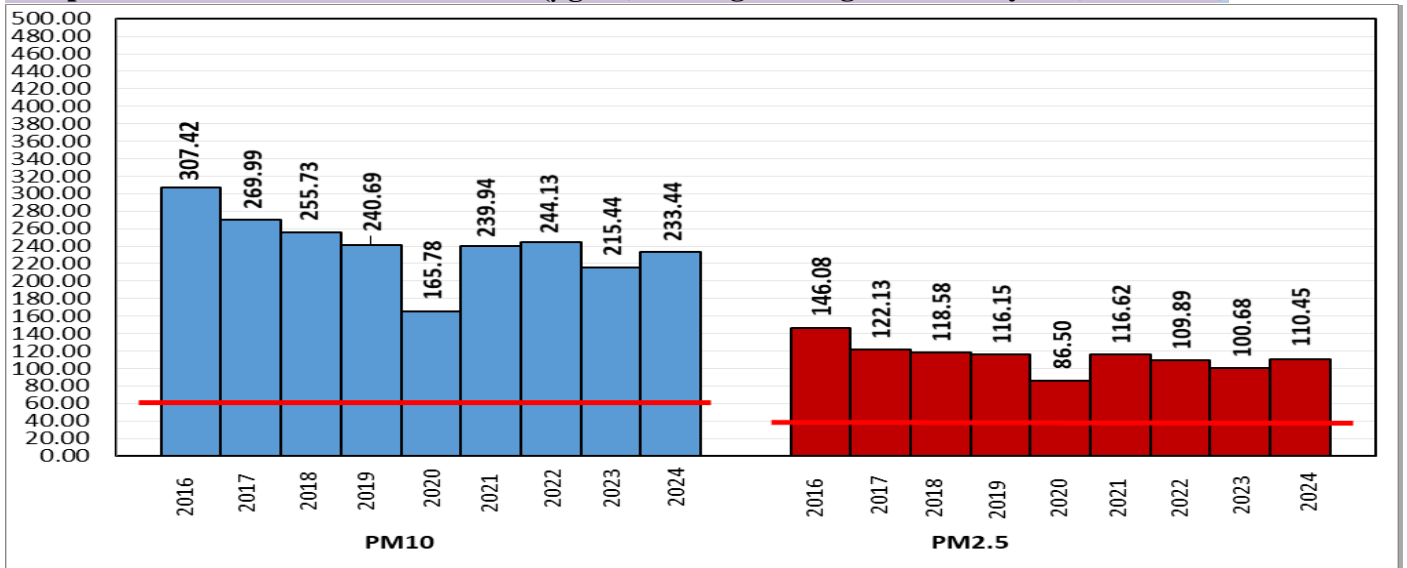

Central Pollution Control Board

Air Quality Status for Delhi & NCR

Dated – May 31, 2024

Current Air Quality Status:

Air Quality Index (AQI) (Average of past 24 hours at 4 PM) in comparison with last two years

	2024			2023			2022		
	Air Quality	AQI Value	Prominent Pollutant	Air Quality	AQI Value	Prominent Pollutant	Air Quality	AQI Value	Prominent Pollutant
Delhi	Moderate	190↓	O ₃ , PM _{2.5}	Satisfactory	85↓	NO ₂ , PM _{2.5}	Poor	215↑	PM _{2.5} , PM ₁₀
Faridabad	Moderate	187↓	PM _{2.5} , PM ₁₀	Satisfactory	78↓	PM ₁₀	Poor	202↑	PM _{2.5} , PM ₁₀
Ghaziabad	Moderate	178↓	O ₃ , PM ₁₀	Satisfactory	73↓	O ₃ , CO	Poor	226↑	PM ₁₀ , O ₃
Greater Noida	Poor	249↓	O ₃ , PM ₁₀	Moderate	144	O ₃	Moderate	188↑	PM ₁₀
Gurugram	Poor	210↓	PM ₁₀ , PM _{2.5}	Satisfactory	98↓	PM _{2.5}	Poor	202↑	PM _{2.5} , PM ₁₀
Noida	Poor	226↑	O ₃ , PM ₁₀	Satisfactory	78↓	CO, PM ₁₀	Poor	228↑	PM ₁₀

Comparative status of PM₁₀ and PM_{2.5} (µg/m³) running average – Till May 30 (2016-2024)

*Red line shows the annual average concentration standards for PM₁₀ and PM_{2.5}.

Daily Average of Particulates in Delhi (24 hourly average value; from 06:00am of 30.05.24 to 06:00 am of 31.05.24)