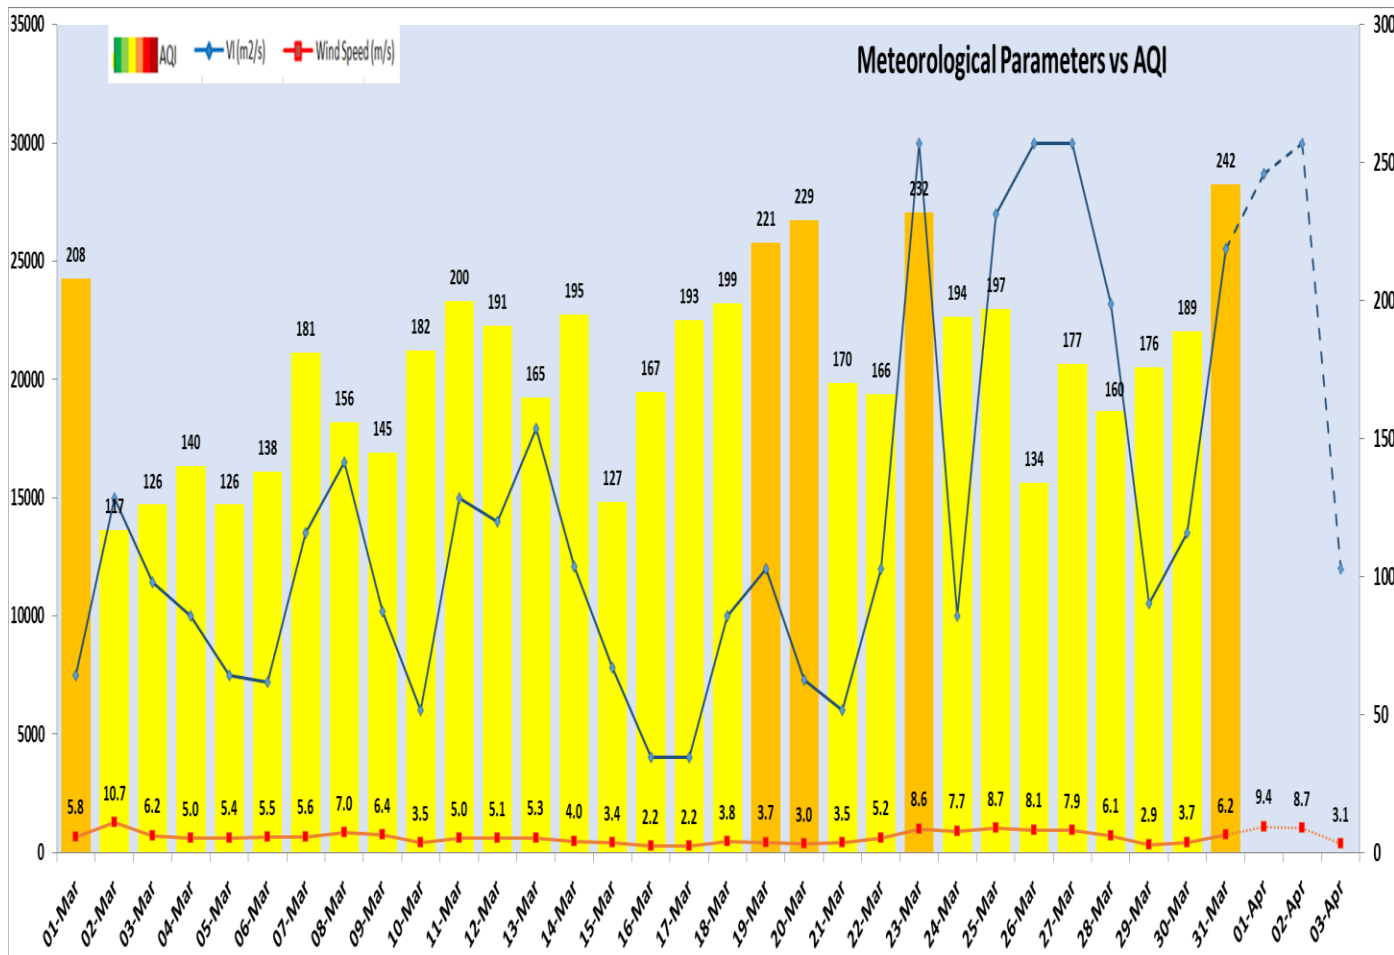

■ Daily Average of Particulates in Delhi (24 hourly average value; from 06:00am of 30.03.24 to 06:00 am of 31.03.24)

Date ↓ / parameter →	PM <sub>2.5</sub> (µg/m <sup>3</sup> )	PM <sub>10</sub> (µg/m <sup>3</sup> )
30- March -2024	102↑	255↑

Forecast by IITM(Delhi):

	Apr 01, 2024	Apr 02, 2024	Apr 03, 2024
<b>AQI Category</b>	Moderate	Moderate	Poor

Wind Forecast for Delhi:

	Wind speed (at surface) in km/h		Wind speed (at 900 m) in km/h	Wind Direction	
	As per IMD (range)	As per windy.com (at 16:00 hrs.)	As per windy.com (at 16:00hrs)	As per IMD	As per windy.com at 900m
Apr 01. 2024	12 TO 24	16	29	NW	W
Apr 02. 2024	10 TO 18	15	29	NW	W
Apr 03. 2024	08 TO 18	08	13	N/W	NW

Delhi Temperature in (°C)		
Date	Minimum	Maximum
28-03-2024	21.2	37.0
29-03-2024	20.5	37.0
30-03-2024	21.8	37.8
31-03-2024	21.3	35.2

▪ **Hotspots for Today**

City	Station Name	AQI value	Air Quality	Prominent Pollutant
Delhi	Dwarka-Sector 8, Delhi - DPCC	331	Very Poor	PM <sub>10</sub>
	Anand Vihar, Delhi - DPCC	329	Very Poor	PM <sub>10</sub>
	NSIT Dwarka, Delhi - CPCB	327	Very Poor	PM <sub>2.5</sub>
	Shadipur, Delhi - CPCB	310	Very Poor	PM <sub>2.5</sub>
	Okhla Phase-2, Delhi - DPCC	294	Poor	PM <sub>10</sub>
Faridabad	Sector 11, Faridabad - HSPCB	375	Very Poor	PM <sub>10</sub>
	New Industrial Town, Faridabad - HSPCB	373	Very Poor	PM <sub>2.5</sub>
Gurugram	Teri Gram, Gurugram - HSPCB	332	Very Poor	PM <sub>10</sub>
	Sector-51, Gurugram - HSPCB	318	Very Poor	PM <sub>10</sub>
Ghaziabad	Loni, Ghaziabad - UPPCB	219	Poor	PM <sub>10</sub>
	Sanjay Nagar, Ghaziabad - UPPCB	210	Poor	PM <sub>2.5</sub>
	Indrapuram, Ghaziabad - UPPCB	207	Poor	PM <sub>10</sub>
Greater Noida	Knowledge Park - V, Greater Noida - UPPCB	296	Poor	PM <sub>10</sub>
Noida	Sector-116, Noida - UPPCB	249	Poor	PM <sub>10</sub>
	Sector-1, Noida - UPPCB	242	Poor	PM <sub>10</sub>