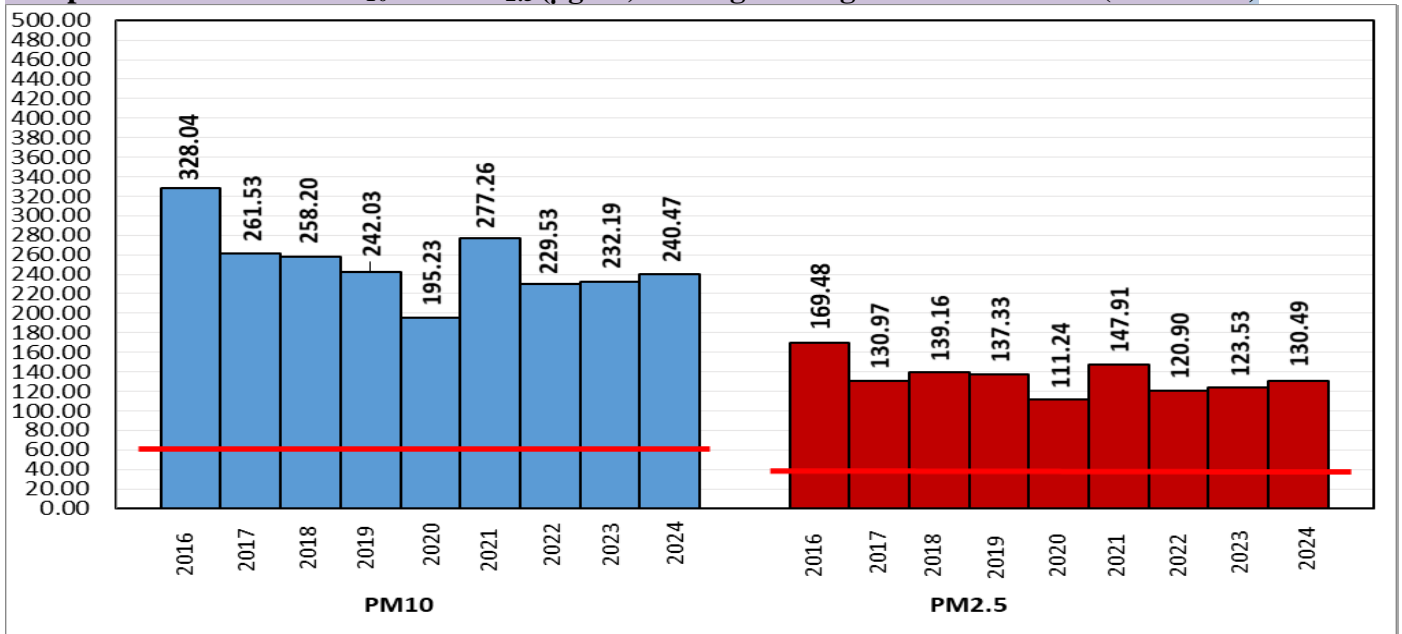

2024			2023			2022		
	Air Quality	AQI Value	Prominent Pollutant	Air Quality	AQI Value	Prominent Pollutant	Air Quality	AQI Value	Prominent Pollutant
Delhi	Poor	242↑	PM10, PM2.5	Satisfactory	73↓	CO, O3	Poor	298↑	NO2, PM10
Faridabad	Poor	286↑	PM10, PM2.5	Moderate	116↓	PM10	Very Poor	336↑	PM2.5
Ghaziabad	Moderate	199↑	PM10, PM2.5	Satisfactory	75↓	CO, O3	Poor	299↑	PM10
Greater Noida	Poor	296↑	PM10	Moderate	130↓	NO2	Very Poor	316↑	PM10
Gurugram	Poor	287↑	PM10, PM2.5	Satisfactory	66↓	PM10	Poor	264↑	PM2.5
Noida	Poor	234↑	PM10	Satisfactory	82↓	NO2, CO	Poor	293↑	PM10

*Data available for 37(2024), 37(2023), 32(2022) stations in Delhi today. # ↑, ↓ arrows indicate a decrease/increase as compared to the value on the previous day.

■ Comparative status of AQI - Delhi from 01 January to 31 March 2016-2024

Category	Year	2016	2017	2018	2019	2020	2021	2022	2023	2024	2016	2017	2018	2019	2020	2021	2022	2023	2024
	No. of days	87	90	90	90	91	90	90	90	91	8	16	24	32	39	13	27	35	41
Good (0-50)		0	0	0	0	1	0	0	0	0	8	16	24	32	39	13	27	35	41
Satisfactory (51-100)		0	0	0	1	11	0	3	3	0	8	16	24	32	39	13	27	35	41
Moderate (101-200)		8	16	24	31	27	13	24	32	41	8	16	24	32	39	13	27	35	41
Poor (201-300)		31	50	42	30	35	39	45	32	16	79	74	66	58	52	77	63	55	50
Very Poor (301-400)		42	24	21	21	15	32	17	20	31	79	74	66	58	52	77	63	55	50
Severe (>401)		6	0	3	7	2	6	1	3	3	79	74	66	58	52	77	63	55	50

Comparative status of PM₁₀ and PM_{2.5} (µg/m³) running average – Till March 30 (2016-2024)

*Red line shows the annual average concentration standards for PM₁₀ and PM_{2.5}.

■ Daily Average of Particulates in Delhi (24 hourly average value; from 06:00am of 30.03.24 to 06:00 am of 31.03.24)

Date ↓ / parameter →	PM_{2.5} (µg/m³)	PM₁₀ (µg/m³)
30- March -2024	102↑	255↑