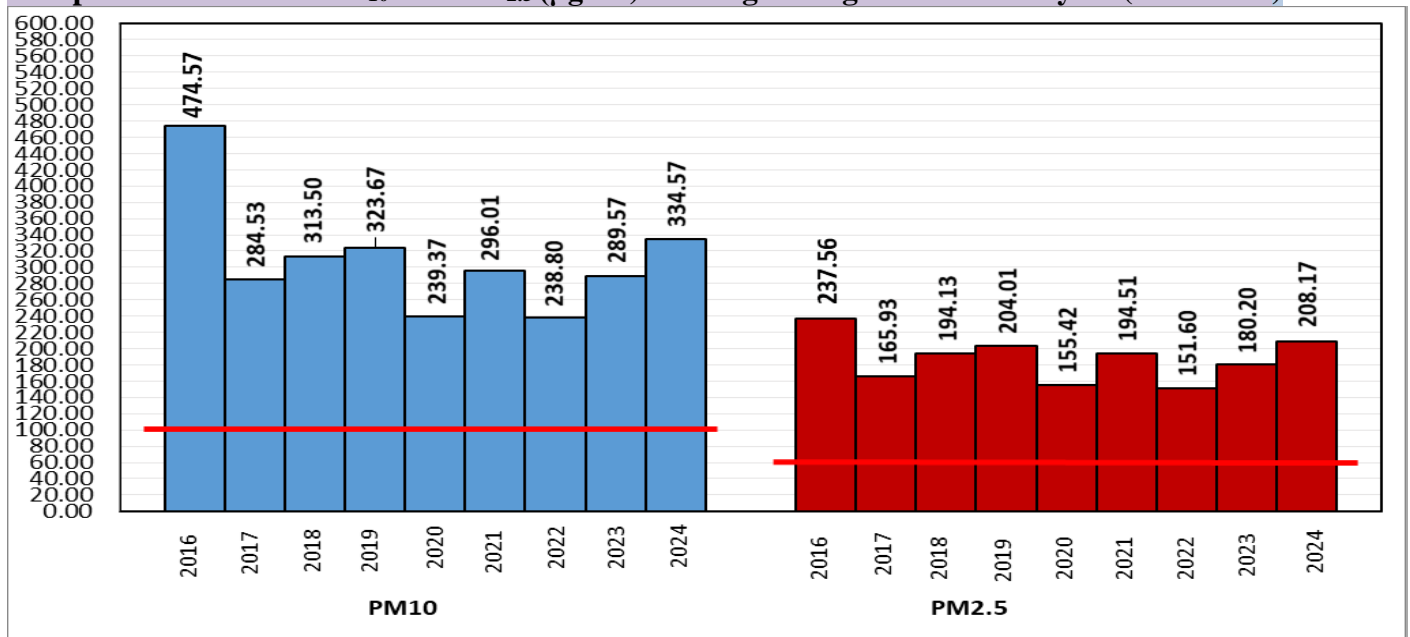

2024			2023			2022		
	Air Quality	AQI Value	Prominent Pollutant	Air Quality	AQI Value	Prominent Pollutant	Air Quality	AQI Value	Prominent Pollutant
Delhi	Very Poor	392↑	PM2.5	Moderate	192↓	PM2.5	Very Poor	338↑	PM10, PM2.5
Faridabad	Very Poor	316↑	PM10, PM2.5	Moderate	190↑	PM2.5	Very Poor	330↑	PM2.5
Ghaziabad	Very Poor	313↓	PM2.5	Moderate	139	PM10, PM2.5	Very Poor	328↑	PM2.5
Greater Noida	Very Poor	374↑	PM2.5	Moderate	146↓	PM2.5	Poor	289↑	PM2.5
Gurugram	Very Poor	320↑	PM2.5	Moderate	143↑	PM2.5	Poor	248↑	PM2.5
Noida	Very Poor	341↑	PM2.5	Moderate	164↓	PM2.5	Very Poor	304↑	PM2.5

*Data available for 35(2024), 38(2023), 32(2022) stations in Delhi today. # ↑, ↓ arrows indicate a decrease/increase as compared to the value on the previous day.

Comparative status of AQI - Delhi from 01 January to 31 January 2016-2024

Category	Year	2016	2017	2018	2019	2020	2021	2022	2023	2024	2016	2017	2018	2019	2020	2021	2022	2023	2024	
	No. of days	31	31	31	31	31	31	31	31	31	2016	2017	2018	2019	2020	2021	2022	2023	2024	
Good (0–50)		0	0	0	0	0	0	0	0	0	0	0	0	0	0	0	0	0	0	0
Satisfactory (51–100)		0	0	0	0	0	0	2	0	0	0	2	0	2	3	2	5	2	0	0
Moderate (101–200)		0	2	0	2	3	2	3	2	0	0	0	0	0	0	0	0	0	0	0
Poor (201–300)		2	9	10	9	16	8	12	11	1	0	0	0	0	0	0	0	0	0	0
Very Poor (301–400)		23	20	18	13	10	15	13	15	27	31	29	31	29	28	29	26	29	31	31
Severe (>401)		6	0	3	7	2	6	1	3	3	0	0	0	0	0	0	0	0	0	0

Comparative status of PM₁₀ and PM_{2.5} (µg/m³) running average – Till January 30 (2016-2024)

*Red line shows the annual average concentration standards for PM₁₀ and PM_{2.5}.

Daily Average of Particulates in Delhi (24 hourly average value; from 06:00am of 30.01.24 to 06:00 am of 31.01.24)

Date ↓ / parameter →	PM_{2.5} (µg/m³)	PM₁₀ (µg/m³)
30-January -2024	225↑	354↓