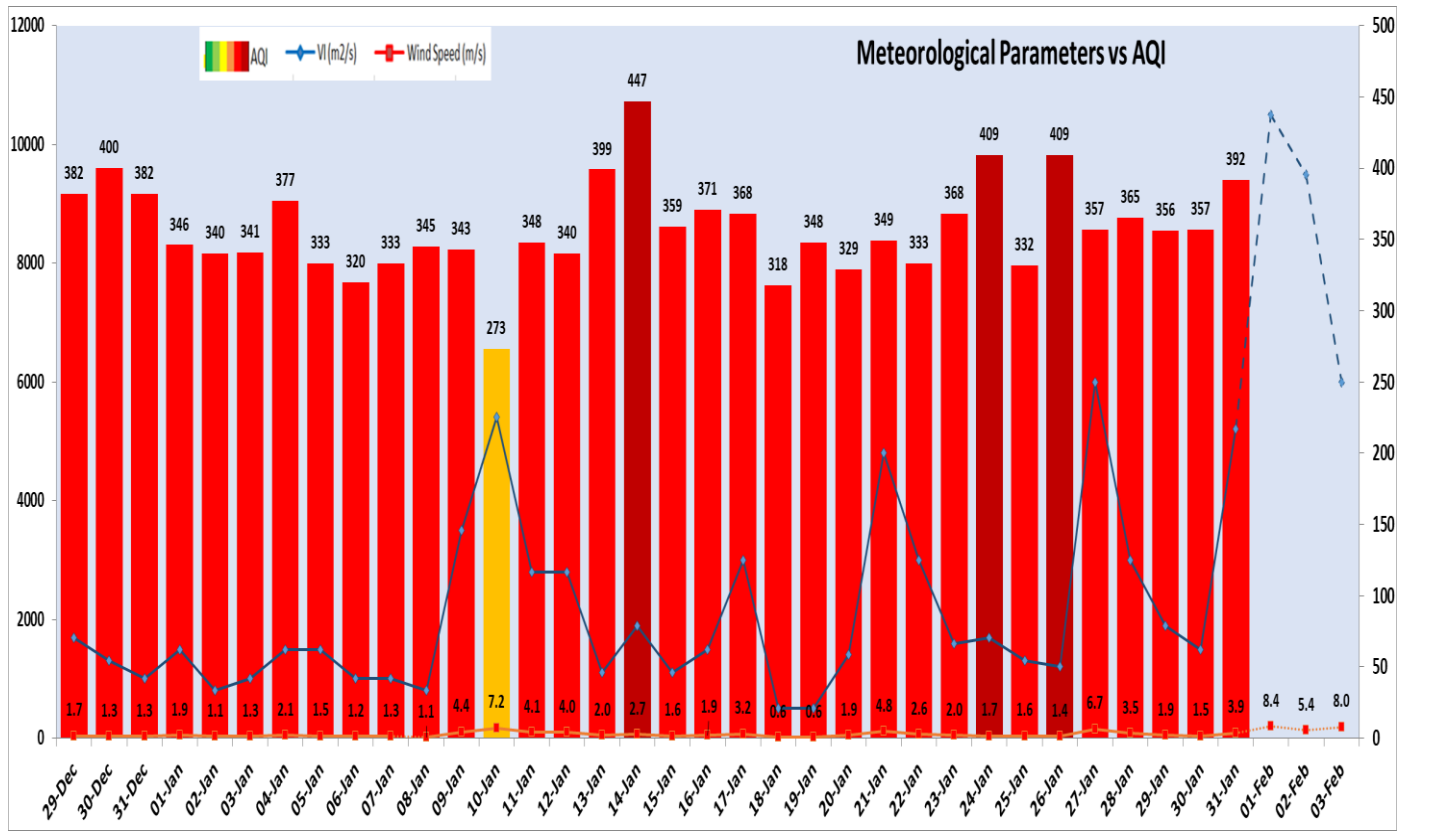

Forecast by IITM(Delhi):

	Feb 01, 2024	Feb 02, 2024	Feb 03, 2024
<b>AQI Category</b>	Poor	Moderate	Poor

Wind Forecast for Delhi:

	Wind speed (at surface) in km/h		Wind speed (at 900 m) in km/h	Wind Direction	
	As per IMD (range)	As per windy.com (at 16:00 hrs.)	As per windy.com (at 16:00hrs)	As per IMD	As per windy.com at 900m
Feb 01. 2024	18-24	08	10	SE	SE
Feb 02. 2024	04-12	10	35	SE/NW	NW
Feb 02. 2024	12-16	07	25	NW/W	NW

Delhi Temperature in (°C)		
Date	Minimum	Maximum
28-01-2024	6.0	24.0
29-01-2024	6.8	18.6
30-01-2024	8.7	22.6
31-01-2024	7.3	21.4

▪ **Hotspots for Today**

City	Station Name	AQI value	Air Quality	Prominent Pollutant
Delhi	Nehru Nagar, Delhi - DPCC	449	Severe	PM <sub>2.5</sub>
	R K Puram, Delhi - DPCC	449	Severe	PM <sub>2.5</sub>
	Sirifort, Delhi - CPCB	444	Severe	PM <sub>2.5</sub>
	Vivek Vihar, Delhi - DPCC	438	Severe	PM <sub>2.5</sub>
	Major Dhyan Chand National Stadium, Delhi - DPCC	437	Severe	PM <sub>2.5</sub>
Faridabad	New Industrial Town, Faridabad - HSPCB	438	Severe	PM <sub>10</sub>
	Sector- 16A, Faridabad - HSPCB	412	Severe	PM <sub>2.5</sub>
Gurugram	NISE Gwal Pahari, Gurugram - IMD	352	Very Poor	PM <sub>2.5</sub>
	Teri Gram, Gurugram - HSPCB	352	Very Poor	PM <sub>2.5</sub>
	Sector-51, Gurugram - HSPCB	335	Very Poor	PM <sub>2.5</sub>
Ghaziabad	Sanjay Nagar, Ghaziabad - UPPCB	340	Very Poor	PM <sub>2.5</sub>
	Vasundhara, Ghaziabad - UPPCB	334	Very Poor	PM <sub>2.5</sub>
Greater Noida	Knowledge Park - III, Greater Noida - UPPCB	412	Severe	PM <sub>2.5</sub>
Noida	Sector-116, Noida - UPPCB	364	Very Poor	PM <sub>2.5</sub>
	Sector - 62, Noida - IMD	350	Very Poor	PM <sub>2.5</sub>