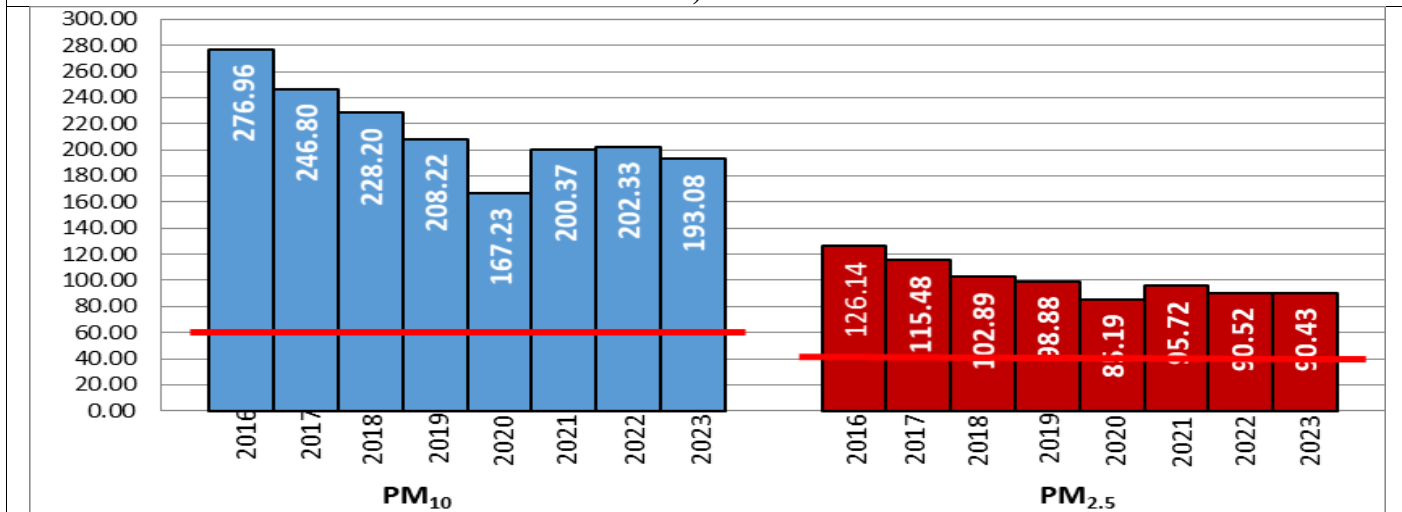

2023			2022			2021(Covid- Year)		
	Air Quality	AQI Value	Prominent Pollutant	Air Quality	AQI Value	Prominent Pollutant	Air Quality	AQI Value	Prominent Pollutant
Delhi	Very Poor	398↑	PM2.5	Very Poor	365↓	PM10, PM2.5	Very Poor	328↓	PM2.5
Faridabad	Very Poor	393↑	PM2.5, PM10	Very Poor	333↑	PM2.5	Very Poor	331↑	PM10, PM2.5
Ghaziabad	Very Poor	340↑	PM2.5	Very Poor	352↑	PM10	Poor	287↓	PM2.5
Greater Noida	Very Poor	352↑	PM2.5, PM10	Severe	404↓	PM10, PM2.5	Poor	254↓	PM2.5
Gurugram	Very Poor	316↑	PM2.5	Very Poor	333↑	PM2.5	Poor	332↓	PM2.5
Noida	Very Poor	358↑	PM2.5	Very Poor	326↓	PM2.5	Poor	291↓	PM10, PM2.5

*Data available for 38(2023), 36(2022), 30(2021) stations in Delhi today. # ↑, ↓ arrows indicate a decrease/increase as compared to the value on the previous day.

Comparative status of AQI - Delhi from 01 January to 30 November 2016-2023

Category	Year	2016	2017	2018	2019	2020	2021	2022	2023	2016	2017	2018	2019	2020	2021	2022	2023
	No. of days	323	334	334	334	335	334	334	334	2016	2017	2018	2019	2020	2021	2022	2023
Good (0-50)		0	2	0	2	4	1	3	1								
Satisfactory (51-100)		24	45	53	59	96	72	65	60	110	151	157	179	226	197	160	206
Moderate (101-200)		86	104	104	118	126	124	92	145								
Poor (201-300)		119	104	109	96	65	70	127	73								
Very Poor (301-400)		75	72	56	43	33	50	43	43	213	183	177	155	109	137	174	128
Severe (>401)		19	7	12	16	11	17	4	12								

Comparative status of PM₁₀ and PM_{2.5} (µg/m³) running average - Till November 29 (2016-2023)

*Red line shows the annual average concentration standards for PM₁₀ and PM_{2.5}.

Daily Average of Particulates in Delhi (24 hourly average value; from 06:00am of 29.11.23 to 06:00 am of 30.11.23)

Date ↓ / parameter →	PM_{2.5} (µg/m³)	PM₁₀ (µg/m³)
29- November -2023	208↑	329↑