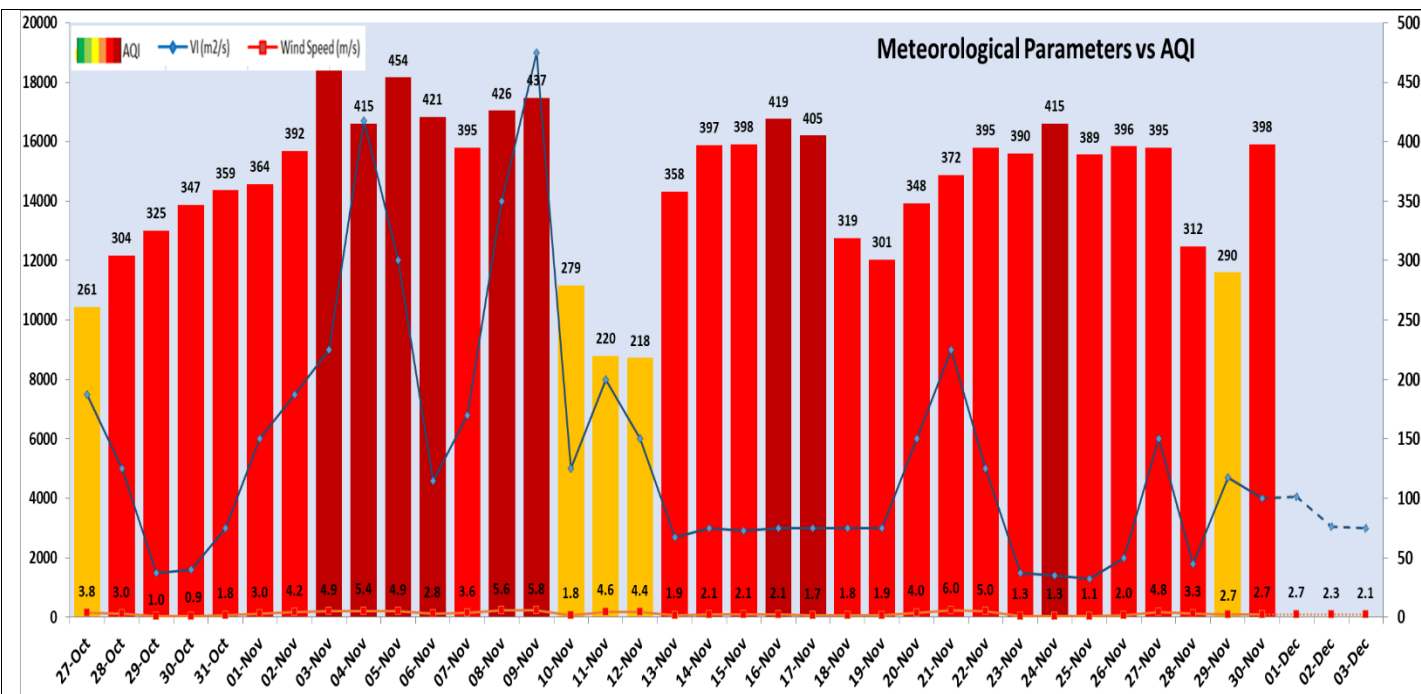

Hotspots for Today:

*Details given below

Delhi	Wazirpur, Mundka, Punjabi Bagh, Jahangirpuri, Bawana	Ghaziabad	Loni, Vasundhara
Faridabad	New Industrial Town	Greater Noida	Knowledge Park -V
Gurugram	Vikas Sadan, Sector-51, NISE Gwal Pahari	Noida	Sector – 62, Sector - 116

Forecast by IITM (Delhi):

	Dec 01, 2023	Dec 02, 2023	Dec 03, 2023
AQI Category	Very Poor	Very Poor	Very Poor

Wind Forecast for Delhi:

	Wind speed (at surface) in km/h		Wind speed (at 900 m) in km/h	Wind Direction	
	As per IMD (range)	As per windy.com (at 16:00 hrs.)	As per windy.com (at 16:00hrs)	As per IMD	As per windy.com at 900m
Dec 01. 2023	08-10	07	08	NE/N	N
Dec 02. 2023	04-08	09	08	N/NW	N
Dec 03. 2023	06-08	08	10	N/NW	NW

IMD Alert for Tomorrow (01.12.2023):

The air quality is likely to remain in Very Poor category from 01.12.2023 to 03.12.2023. The predominant surface wind is likely to be coming from Northeast/North directions with wind speed 08-10 kmph, partly cloudy sky and possibility of drizzle on 01.12.2023. Ventilation index is likely to be 4050 m²/s.

Active Fire Events (AFEs):

Date	Punjab		Haryana	
	Nos. on the day	Total since September 15	Nos. on the day	Total since September 15
29.11.2023	18	36650	11	2296
29.11.2022	8	49907	5	3647
29.11.2021	8	71299	14	6969