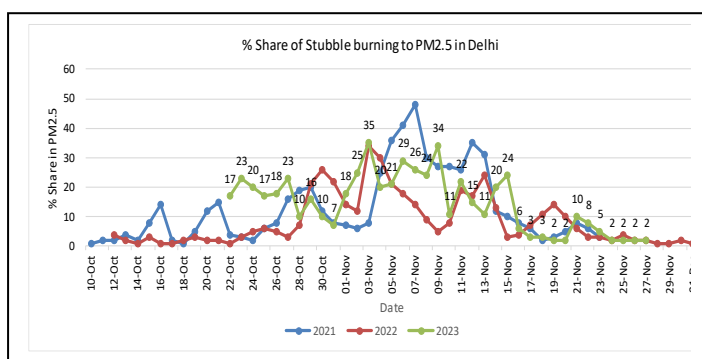

Hotspots for Today:

*Details given below

Delhi	Wazirpur, Mundka, Punjabi Bagh, Jahangirpuri, Bawana	Ghaziabad	Loni, Vasundhara
Faridabad	New Industrial Town	Greater Noida	Knowledge Park -V
Gurugram	Vikas Sadan, Sector-51, NISE Gwal Pahari	Noida	Sector – 62, Sector - 116

Forecast by IITM (Delhi):

	Dec 01, 2023	Dec 02, 2023	Dec 03, 2023
AQI Category	Very Poor	Very Poor	Very Poor

Wind Forecast for Delhi:

	Wind speed (at surface) in km/h		Wind speed (at 900 m) in km/h	Wind Direction	
	As per IMD (range)	As per windy.com (at 16:00 hrs.)	As per windy.com (at 16:00hrs)	As per IMD	As per windy.com at 900m
Dec 01. 2023	08-10	07	08	NE/N	N
Dec 02. 2023	04-08	09	08	N/NW	N
Dec 03. 2023	06-08	08	10	N/NW	NW

IMD Alert for Tomorrow (01.12.2023):

The air quality is likely to remain in Very Poor category from 01.12.2023 to 03.12.2023. The predominant surface wind is likely to be coming from Northeast/North directions with wind speed 08-10 kmph, partly cloudy sky and possibility of drizzle on 01.12.2023. Ventilation index is likely to be 4050 m²/s.

Active Fire Events (AFEs):

Date	Punjab		Haryana	
	Nos. on the day	Total since September 15	Nos. on the day	Total since September 15
29.11.2023	18	36650	11	2296
29.11.2022	8	49907	5	3647
29.11.2021	8	71299	14	6969