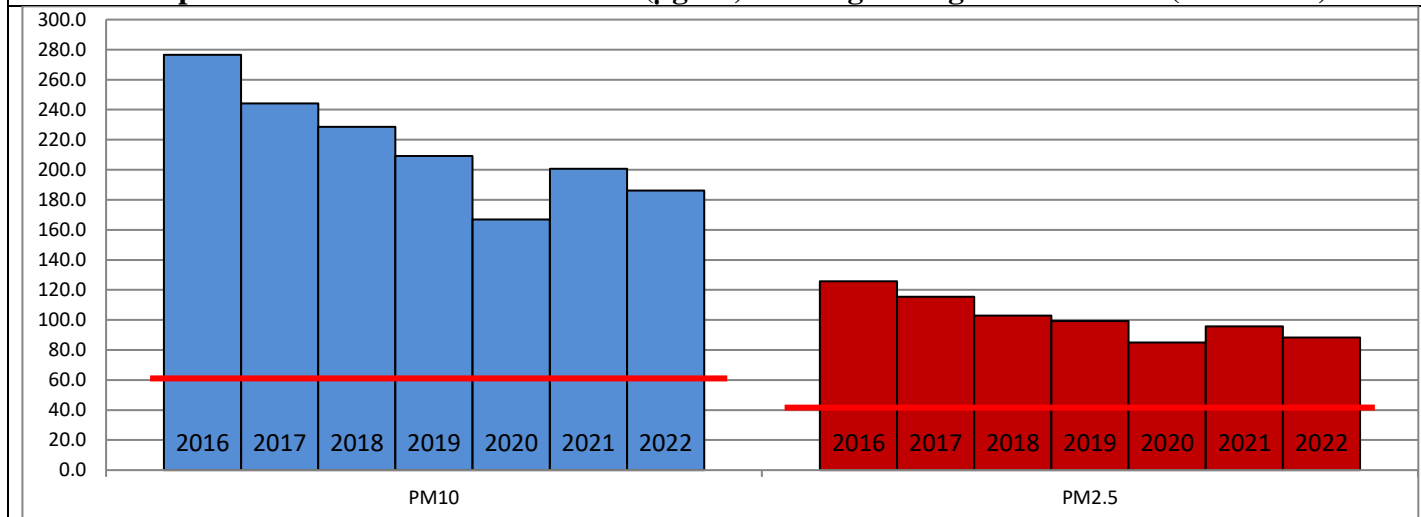

Central Pollution Control Board

Air Quality Status for Delhi & NCR

Dated – November 30, 2022

Current Air Quality Status:

Air Quality Index (AQI) (Average of past 24 hours)

	Air Quality	AQI Value	Prominent Pollutant
Delhi	Very Poor	365 ↓	PM₁₀, PM_{2.5}
Faridabad	Very Poor	333 ↑	PM_{2.5}
Ghaziabad	Very Poor	352 ↑	PM₁₀
Greater Noida	Severe	404 ↓	PM₁₀, PM_{2.5}
Gurugram	Very Poor	333 ↑	PM_{2.5}
Noida	Very Poor	326 ↓	PM_{2.5}

*Data available for 36 stations in Delhi today. # ↓ ↑ arrows indicate a decrease/increase as compared to the value on the previous day.

Comparative status of AQI - Delhi from 01 January to 30 November 2016-2022

Category	Year	2016	2017	2018	2019	2020	2021	2022	2016	2017	2018	2019	2020	2021	2022
	No. of days	323	334	334	334	335	334	334							
Good (0-50)		0	2	0	2	5	1	3							
Satisfactory (51-100)		24	45	53	59	95	81	65	110	150	158	179	226	197	160
Moderate (101-200)		86	103	105	118	126	115	92							
Poor (201-300)		119	105	110	96	65	70	127							
Very Poor (301-400)		75	71	54	43	33	50	43	213	184	176	155	109	137	174
Severe (>401)		19	8	12	16	11	17	4							

Comparative status of PM₁₀ and PM_{2.5} (µg/m³) running average – Till Nov 29 (2016-2022)

Hotspots for Today:

*Details given overleaf

Delhi	Jahangirpuri, Anand Vihar. Narela, Sonia Vihar, Alipur	Ghaziabad	Vasundhara
Faridabad	Sector- 11, Sector-16A	Greater Noida	Knowledge Park-V
Gurugram	Sector-51	Noida	Sector – 62, Sector-116

Forecast by IITM (Delhi):

	Dec 01, 2022		Dec 02, 2022- Dec 03, 2022	
	Concentration	AQI Category	Concentration	AQI Category
PM₁₀	278	Poor	306	Poor
PM_{2.5}	178	Very Poor	196	Very Poor