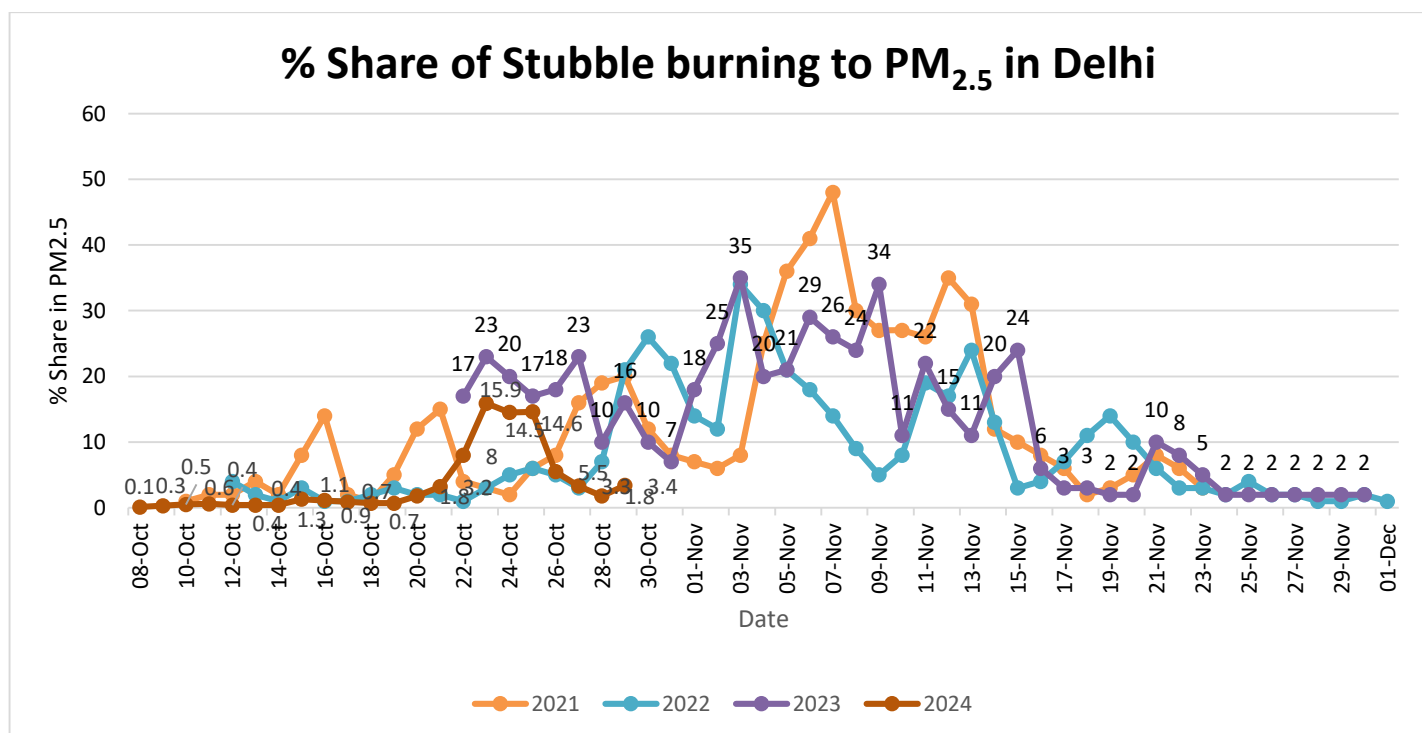

Hotspots for Today:		*Details given below	
Delhi	Anand Vihar, Mundka, Wazirpur, Jahangirpuri, Ashok Vihar	Ghaziabad	Vasundhara, Sanjay Nagar, Indirapuram
Faridabad	Sector 11, New Industrial Town	Greater Noida	Knowledge Park - V
Gurugram	Sector-51	Noida	Sector - 62, Sector-116

Forecast by IITM(Delhi):			
	Oct 31, 2024	Nov 01, 2024	Nov 02, 2024
AQI Category	Very Poor	Very Poor	Very Poor

Wind Forecast for Delhi:					
	Wind speed (at surface) in km/h		Wind speed (at 900 m) in km/h	Wind Direction	
	As per IMD (range)	As per windy.com (at 16:00 hrs.)	As per windy.com (at 16:00hrs)	As per IMD	As per windy.com at 900m
Oct 31, 2024	04-20	08	30	NW	NW
Nov 01, 2024	04-16	10	25	NW/N	W
Nov 02, 2024	08	02	06	SE/E	W

IMD Alert for Tomorrow (31.10.2024):

The air quality is likely to be in Very Poor category from 31.10.2024 to 02.11.2024. The predominant surface wind is likely to be coming from Northwest direction in Delhi with wind speed 04-20 kmph, mist in the morning and mainly clear sky on 31.10.2024 Ventilation index is likely to be 20000 m²/s.

Date	Punjab		Haryana	
	No. of AFE on the day	Total AFE since September 15	No. of AFE on the day	Total AFE since September 15
29.10.2024	219	2356	13	739
29.10.2023	1068	5254	75	1094
29.10.2022	1898	12112	112	1813

% Share of Stubble burning to PM_{2.5} in Delhi	
29.10.2024	*As per IITM, the impact of stubble burning is ~ 3.4 %