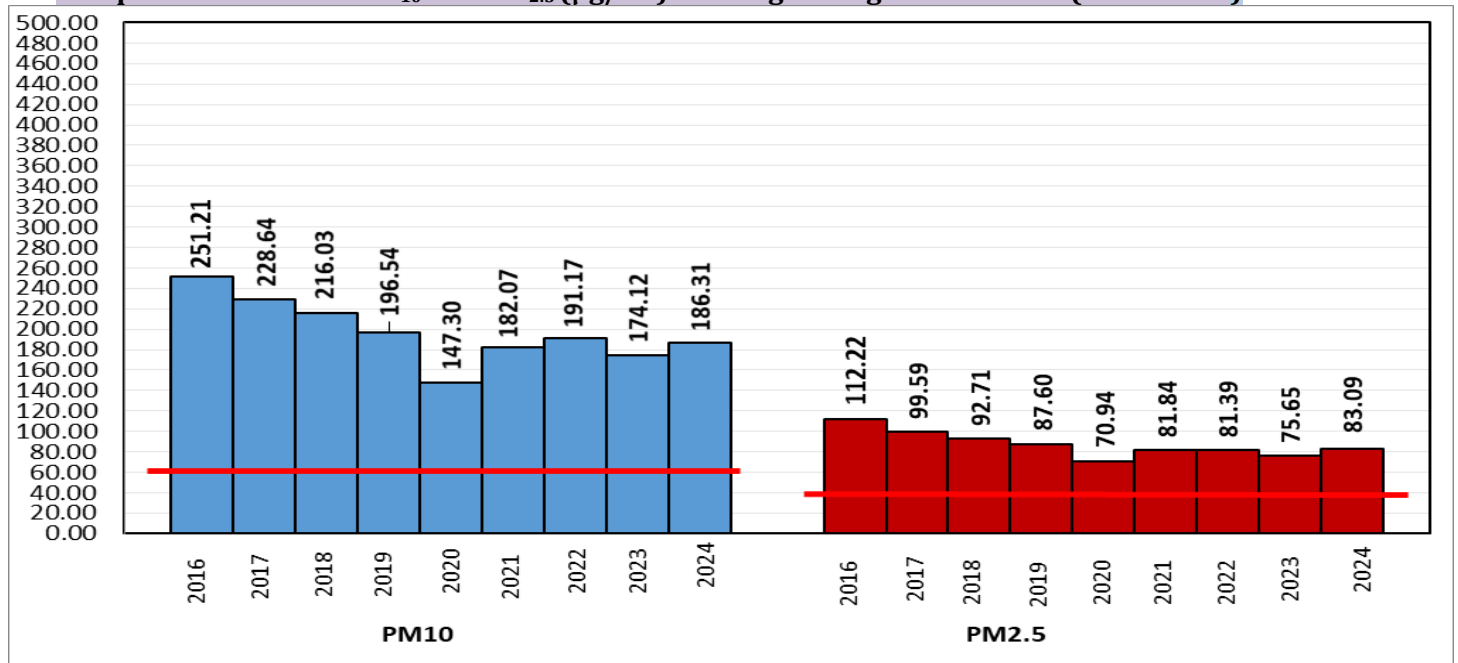

Central Pollution Control Board

Air Quality Status for Delhi & NCR

Dated – October 30, 2024

Current Air Quality Status:

Air Quality Index (AQI) (Average of past 24 hours at 4 PM) in comparison with last two years

	2024			2023			2022		
	Air Quality	AQI Value	Prominent Pollutant	Air Quality	AQI Value	Prominent Pollutant	Air Quality	AQI Value	Prominent Pollutant
Delhi	Very Poor	307↑	PM ₁₀	Very Poor	347↑	PM ₁₀ , PM _{2.5}	Very Poor	352↓	PM ₁₀ , PM _{2.5}
Faridabad	Moderate	181↑	PM ₁₀ , PM _{2.5}	Poor	300↓	PM ₁₀ , PM _{2.5}	Very Poor	383↓	PM ₁₀ , PM _{2.5}
Ghaziabad	Poor	237↑	PM _{2.5}	Poor	272↓	PM _{2.5} , PM ₁₀	Very Poor	344↓	PM _{2.5}
Greater Noida	Poor	221↑	PM ₁₀ , PM _{2.5}	Very Poor	336↓	PM _{2.5}	Very Poor	342↓	PM ₁₀ , PM _{2.5}
Gurugram	Poor	213↑	PM _{2.5}	Poor	203↑	PM _{2.5}	Very Poor	327↓	PM _{2.5}
Noida	Poor	230↑	PM _{2.5}	Very Poor	303↑	PM ₁₀	Very Poor	321↓	PM ₁₀ , PM _{2.5}

Comparative status of PM₁₀ and PM_{2.5} (µg/m³) running average - Till Oct 29 (2016-2024)

*Red line shows the annual average concentration standards for PM₁₀ and PM_{2.5}.

Daily Average of Particulates in Delhi (24 hourly average value; from 06:00am of 29.10.24 to 06:00 am of 30.10.24)