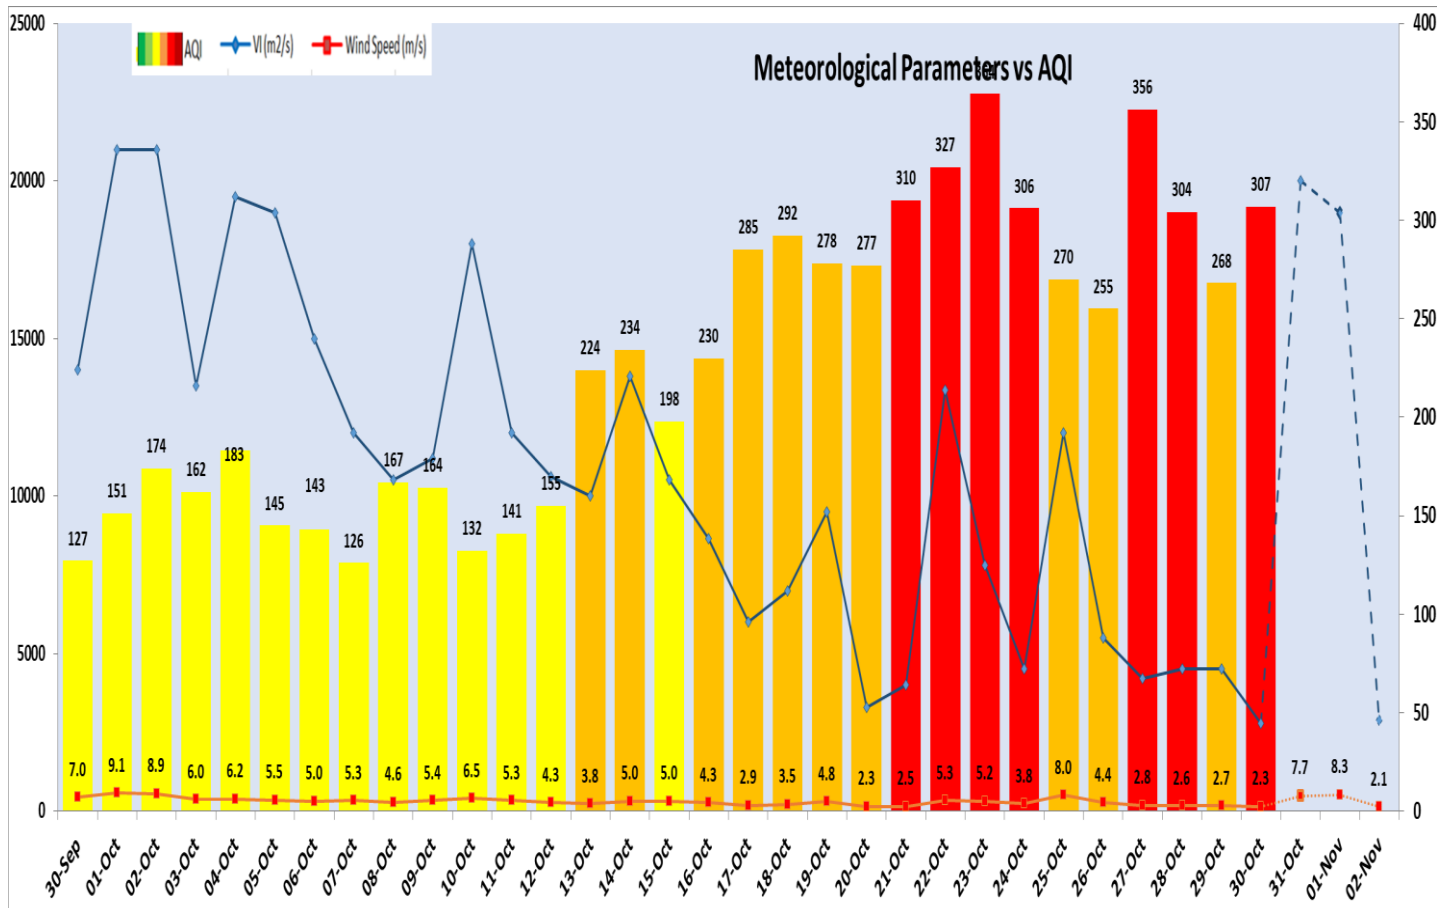

Delhi Temperature in (°C)

Date	Minimum	Maximum
27-10-2024	20.1	33.0
28-10-2024	20.4	34.2
29-10-2024	20.3	34.4
30-10-2024	21.0	35.8

*Hotspots for Today				
City	Station Name	AQI value	Air Quality	Prominent Pollutant
Delhi	Anand Vihar, Delhi - DPCC	409	Severe	PM₁₀
	Mundka, Delhi - DPCC	401	Severe	PM₁₀
	Wazirpur, Delhi - DPCC	386	Very Poor	PM₁₀
	Jahangirpuri, Delhi - DPCC	368	Very Poor	PM₁₀
	Ashok Vihar, Delhi - DPCC	351	Very Poor	PM_{2.5}
Faridabad	Sector 11, Faridabad - HSPCB	239	Poor	PM_{2.5}
	New Industrial Town, Faridabad - HSPCB	203	Poor	PM₁₀
Gurugram	Sector-51, Gurugram - HSPCB	241	Poor	PM_{2.5}
Ghaziabad	Vasundhara, Ghaziabad - UPPCB	268	Poor	PM_{2.5}
	Sanjay Nagar, Ghaziabad - UPPCB	259	Poor	PM_{2.5}
	Indirapuram, Ghaziabad - UPPCB	248	Poor	PM_{2.5}
Greater Noida	Knowledge Park - V, Greater Noida - UPPCB	249	Poor	PM₁₀
Noida	Sector - 62, Noida - IMD	273	Poor	PM_{2.5}
	Sector-116, Noida - UPPCB	257	Poor	PM_{2.5}