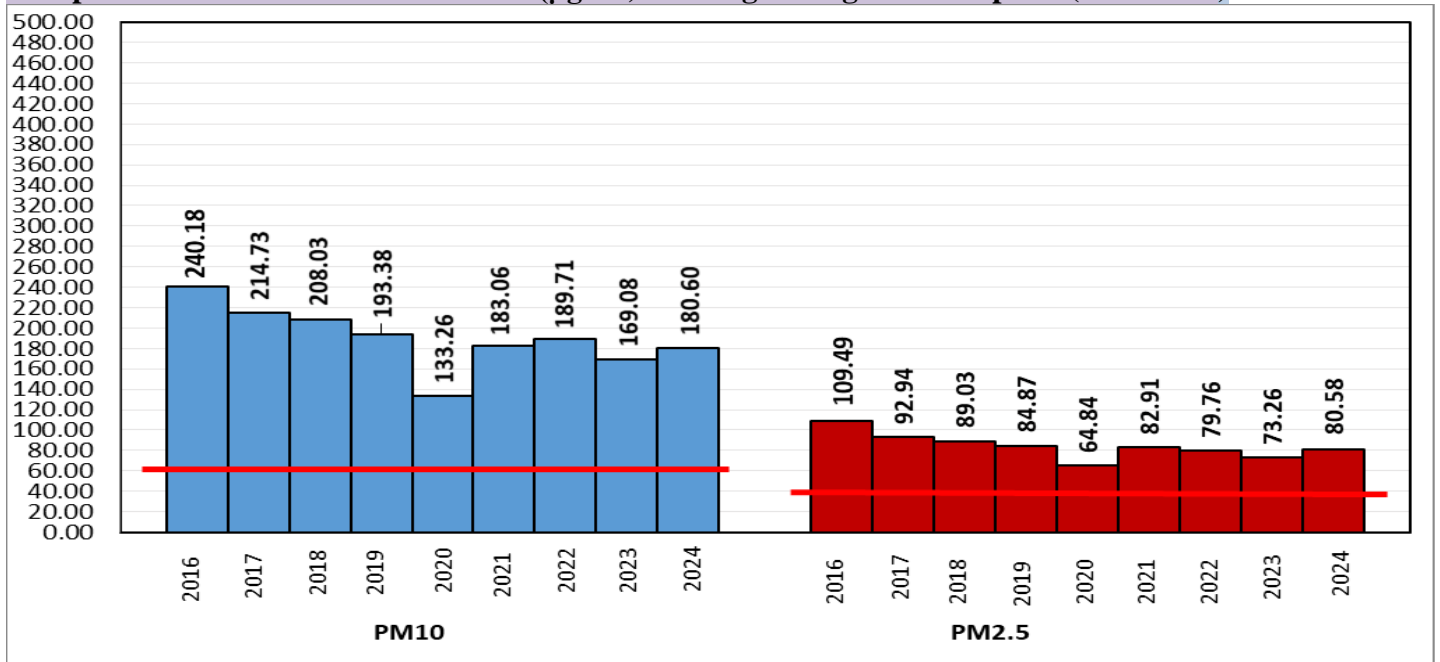

2024			2023			2022		
	Air Quality	AQI Value	Prominent Pollutant	Air Quality	AQI Value	Prominent Pollutant	Air Quality	AQI Value	Prominent Pollutant
Delhi	Moderate	127↑	PM₁₀, PM_{2.5}	Moderate	166↑	PM₁₀, PM_{2.5}	Moderate	173↑	PM₁₀, PM_{2.5}
Faridabad	Satisfactory	76↑	PM₁₀, PM_{2.5}	Moderate	170↑	PM₁₀, PM_{2.5}	Moderate	161↓	PM₁₀
Ghaziabad	Moderate	154↑	PM₁₀, PM_{2.5}	Moderate	179↑	PM_{2.5}, PM₁₀	Moderate	190↑	PM_{2.5}, PM₁₀
Greater Noida	Moderate	114↑	PM₁₀	Poor	298↑	PM₁₀	Moderate	177↓	PM_{2.5}, PM₁₀
Gurugram	Moderate	124↑	PM_{2.5}	Moderate	196↓	PM_{2.5}	Moderate	153↓	PM_{2.5}
Noida	Moderate	120↑	PM₁₀, PM_{2.5}	Moderate	168↓	PM₁₀	Moderate	160↑	PM_{2.5}, PM₁₀

*Data available for 37(2024), 36(2023), 33(2022) stations in Delhi today. # ↑, ↓ arrows indicate a decrease/increase as compared to the value on the previous day.

Comparative status of AQI - Delhi from 01 January to 30 Sept 2016-2024

Category	Year	2016	2017	2018	2019	2020	2021	2022	2023	2024	2016	2017	2018	2019	2020	2021	2022	2023	2024	
	No. of days	262	273	273	273	274	273	273	273	274	2016	2017	2018	2019	2020	2021	2022	2023	2024	
Good (0–50)		0	2	0	2	5	0	1	1	0										
Satisfactory (51–100)		23	45	53	53	95	69	61	59	66	106	144	152	165	218	174	146	193	188	
Moderate (101–200)		83	97	99	110	118	105	84	133	122										
Poor (201–300)		96	93	87	74	39	59	105	56	50										
Very Poor (301–400)		54	36	28	27	15	34	21	21	33	156	129	121	108	56	99	127	80	86	
Severe (>401)		6	0	6	7	2	6	1	3	3										

Comparative status of PM₁₀ and PM_{2.5} (µg/m³) running average – Till Sept 29 (2016-2024)

*Red line shows the annual average concentration standards for PM₁₀ and PM_{2.5}.

Daily Average of Particulates in Delhi (24 hourly average value; from 06:00am of 29.09.24 to 06:00 am of 30.09.24)

Date ↓ / parameter →	PM_{2.5} (µg/m³)	PM₁₀ (µg/m³)
29- Sept -2024	42↑	95↑