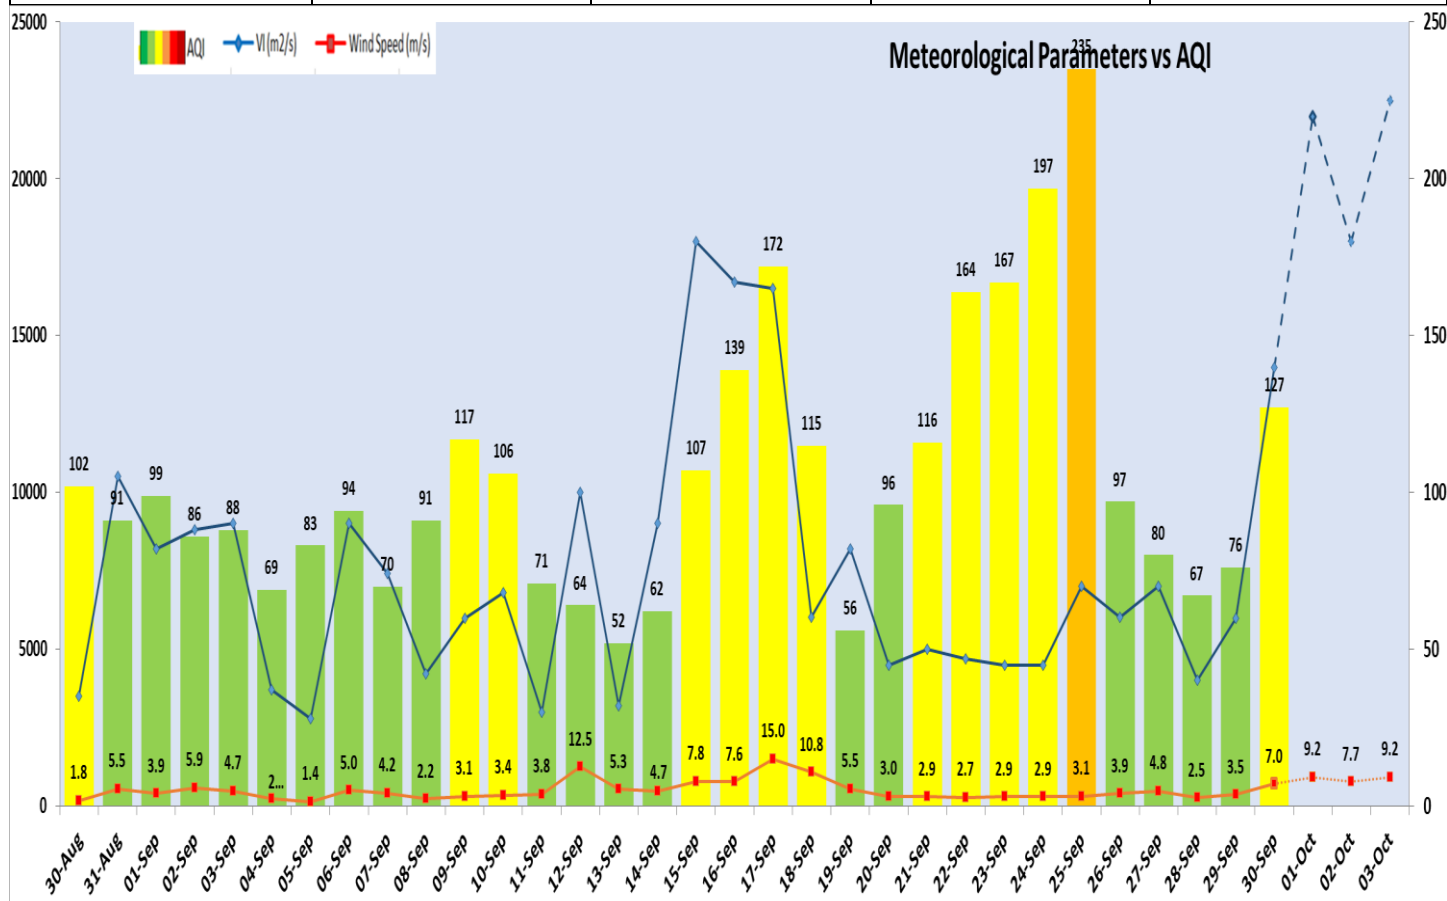

Hotspots for Today: *Details given below

Delhi	Mundka, New Moti Bagh, Alipur, Jahangirpuri, Bawana	Ghaziabad	Loni, Indirapuram
Faridabad	Sector 11	Greater Noaqida	Knowledge Park - III
Gurugram	Sector-51	Noida	Sector - 125, Sector-1

Forecast by IITM(Delhi):

	Oct 01, 2024	Oct 02, 2024	Oct 03, 2024
AQI Category	Moderate	Moderate	Moderate

Wind Forecast for Delhi:

	Wind speed (at surface) in km/h		Wind speed (at 900 m) in km/h	Wind Direction	
	As per IMD (range)	As per windy.com (at 16:00 hrs.)	As per windy.com (at 16:00hrs)	As per IMD	As per windy.com at 900m
Oct 01, 2024	08-16	07	30	NW/N	NW
Oct 02, 2024	08-18	06	32	NW	W
Oct 03, 2024	08-24	05	21	NW/N	W

IMD Alert for Tomorrow (01.10.2024):

The air quality is likely to be in Moderate category from 01.10.2024 to 03.10.204. The predominant surface wind is likely to be coming from Northwest/North directions in Delhi with wind speed 08-16 kmph and mainly clear sky on 01.10.2024 Ventilation index is likely to be 22000 m²/s.

Active Fire Events (AFE):

Date	Punjab		Haryana	
	No. of AFE on the day	Total AFE since September 15	No. of AFE on the day	Total AFE since September 15
29.09.2024	21	119	00	80
29.09.2023	68	133	17	49
29.09.2022	00	139	00	01