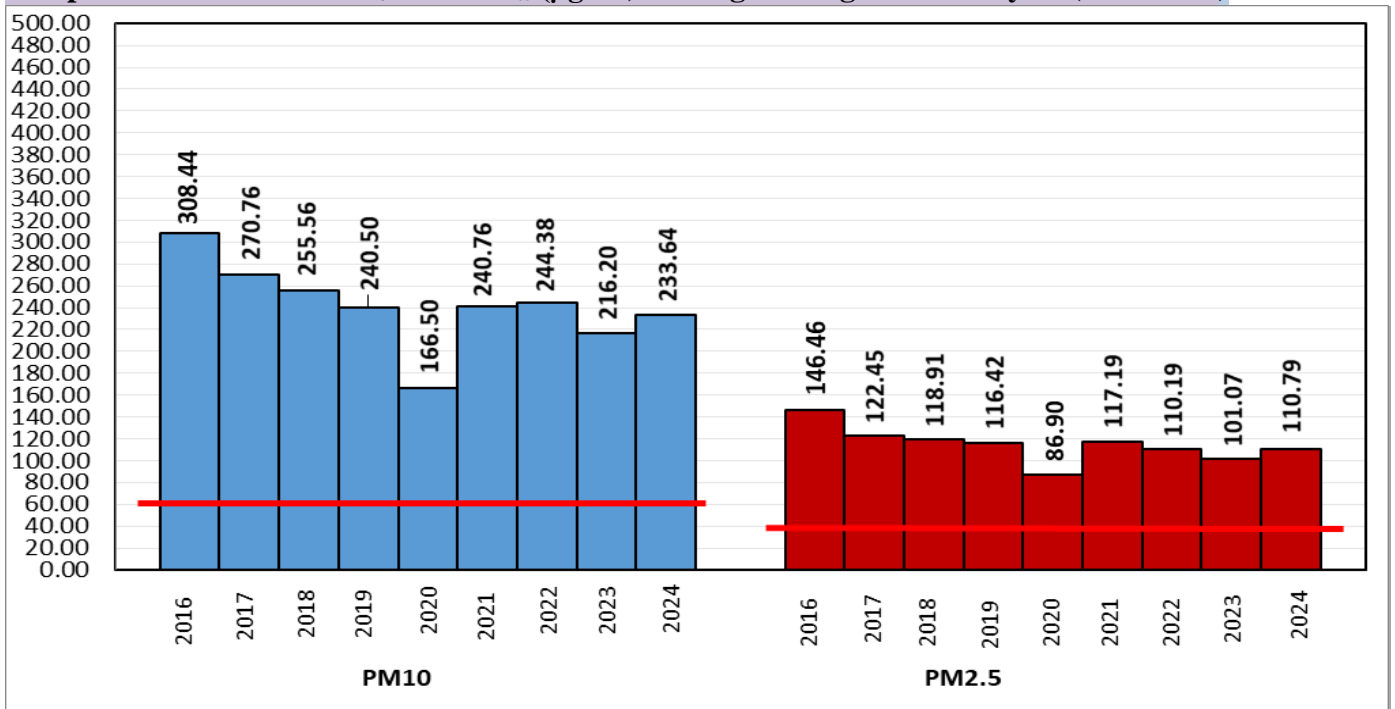

Central Pollution Control Board

Air Quality Status for Delhi & NCR

Dated – May 30, 2024

Current Air Quality Status:

Air Quality Index (AQI) (Average of past 24 hours at 4 PM) in comparison with last two years

	2024			2023			2022		
	Air Quality	AQI Value	Prominent Pollutant	Air Quality	AQI Value	Prominent Pollutant	Air Quality	AQI Value	Prominent Pollutant
Delhi	Poor	227↓	PM _{2.5} , PM ₁₀ , CO	Moderate	115↓	O ₃	Poor	201↓	PM _{2.5} , PM ₁₀ , O ₃
Faridabad	Poor	218↓	PM _{2.5} , PM ₁₀	Moderate	103↑	PM _{2.5}	Moderate	200↓	PM _{2.5} , PM ₁₀
Ghaziabad	Moderate	191↓	PM ₁₀	Satisfactory	86↓	O ₃ , PM ₁₀	Moderate	197↓	PM ₁₀ , O ₃
Greater Noida	Poor	282↓	PM ₁₀ , O ₃	Moderate	144↓	O ₃	Moderate	187↓	PM ₁₀
Gurugram	Poor	228↑	PM _{2.5} , PM ₁₀	Moderate	131↑	PM _{2.5}	Moderate	200↓	PM _{2.5} , PM ₁₀
Noida	Poor	222↓	PM ₁₀	Moderate	110↓	NO ₂ , PM ₁₀	Poor	201↓	PM ₁₀

*Data available for 37(2024), 35(2023), 37(2022) stations in Delhi today. # ↑, ↓ arrows indicate a decrease/increase as compared to the value on the previous day.

Comparative status of AQI - Delhi from 01 January to 30 May 2016-2024

Comparative status of PM₁₀ and PM_{2.5} (µg/m³) running average – Till May 29 (2016-2024)

*Red line shows the annual average concentration standards for PM₁₀ and PM_{2.5}.

▪ **Daily Average of Particulates in Delhi** (24 hourly average value; from 06:00am of 29.05.24 to 06:00 am of 30.05.24)