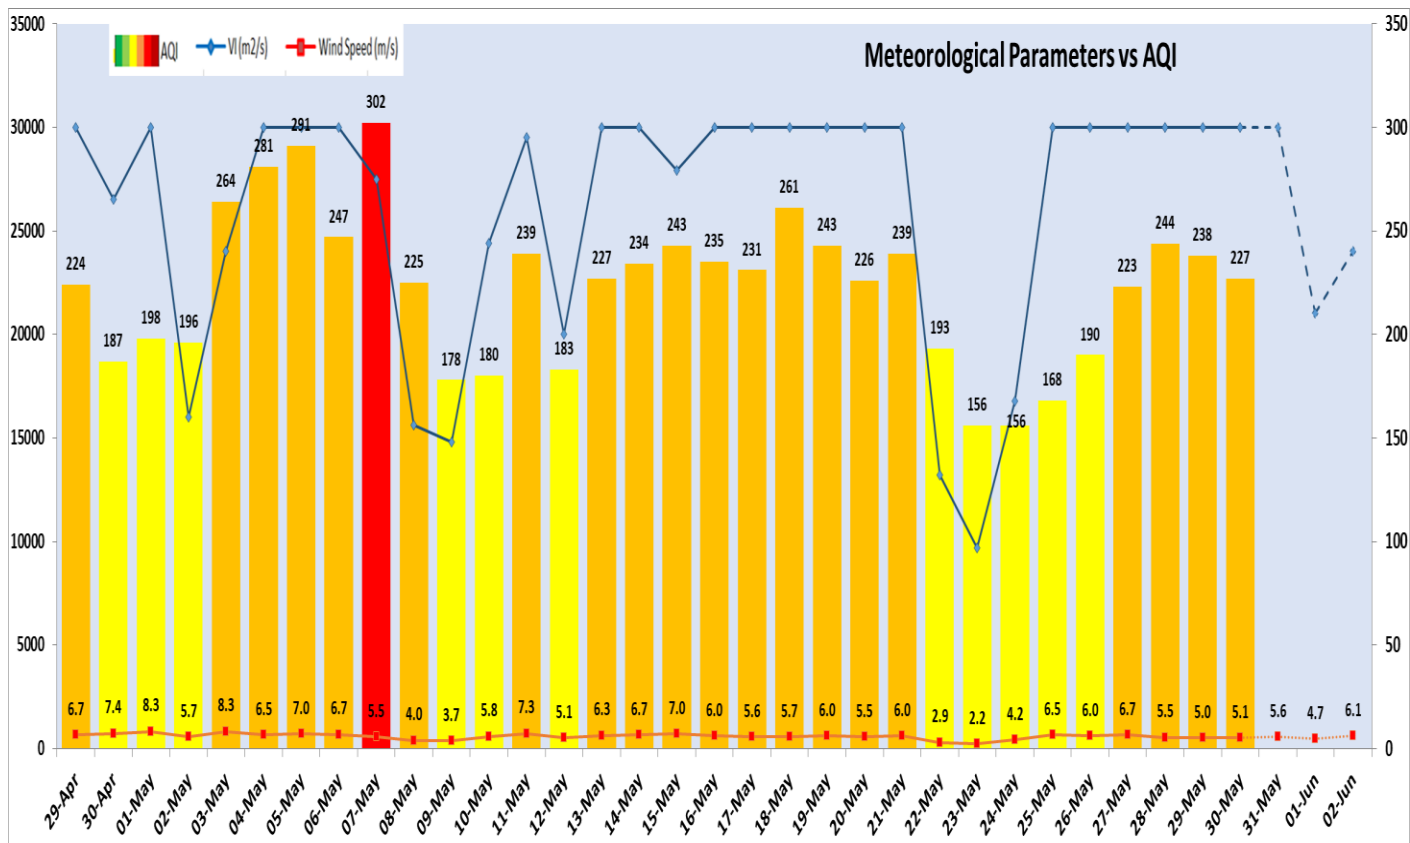

Central Pollution Control Board

Air Quality Status for Delhi & NCR

Dated – May 30, 2024

Current Air Quality Status:

Air Quality Index (AQI) (Average of past 24 hours at 4 PM) in comparison with last two years

Comparative status of PM₁₀ and PM_{2.5} (µg/m³) running average – Till May 29 (2016-2024)

*Red line shows the annual average concentration standards for PM₁₀ and PM_{2.5}.

▪ **Daily Average of Particulates in Delhi** (24 hourly average value; from 06:00am of 29.05.24 to 06:00 am of 30.05.24)

▪ **Forecast by IITM(Delhi):**

	May 31, 2024	June 01, 2024	June 02, 2024
AQI Category	Poor	Poor	Poor

▪ **Wind Forecast for Delhi:**

	Wind speed (at surface) in km/h		Wind speed (at 900 m) in km/h	Wind Direction	
	As per IMD (range)	As per windy.com (at 16:00 hrs.)	As per windy.com (at 16:00hrs)	As per IMD	As per windy.com at 900m
May 31, 2024	12-24	09	18	VAR	W
June 01, 2024	10-20	16	24	NW/NE	NW
June 02, 2024	08-12	17	25	W	W

Delhi Temperature in (°C)		
Date	Minimum	Maximum
27-05-2024	29.2	45.4
28-05-2024	27.4	45.1
29-05-2024	29.4	45.8
30-05-2024	30.4	46.8

▪ ***Hotspots for Today**

City	Station Name	AQI value	Air Quality	Prominent Pollutant
Delhi	Burari Crossing, Delhi - IMD	391	Very Poor	CO
	Chandni Chowk, Delhi - IITM	342	Very Poor	PM _{2.5}
	Anand Vihar, Delhi - DPCC	341	Very Poor	PM ₁₀
	Shadipur, Delhi - CPCB	319	Very Poor	PM ₁₀
	NSIT Dwarka, Delhi - CPCB	305	Very Poor	PM _{2.5}
Faridabad	New Industrial Town, Faridabad - HSPCB	269	Poor	PM ₁₀
	Sector 11, Faridabad - HSPCB	269	Poor	PM _{2.5}
	Sector 30, Faridabad - HSPCB	237	Poor	PM _{2.5}
Gurugram	Teri Gram, Gurugram - HSPCB	406	Severe	PM _{2.5}
Ghaziabad	Indirapuram, Ghaziabad - UPPCB	229	Poor	PM ₁₀
	Loni, Ghaziabad - UPPCB	198	Moderate	PM ₁₀
	Sanjay Nagar, Ghaziabad - UPPCB	191	Moderate	PM ₁₀
Greater Noida	Knowledge Park - V, Greater Noida - UPPCB	283	Poor	PM ₁₀
Noida	Sector-116, Noida - UPPCB	226	Poor	PM ₁₀