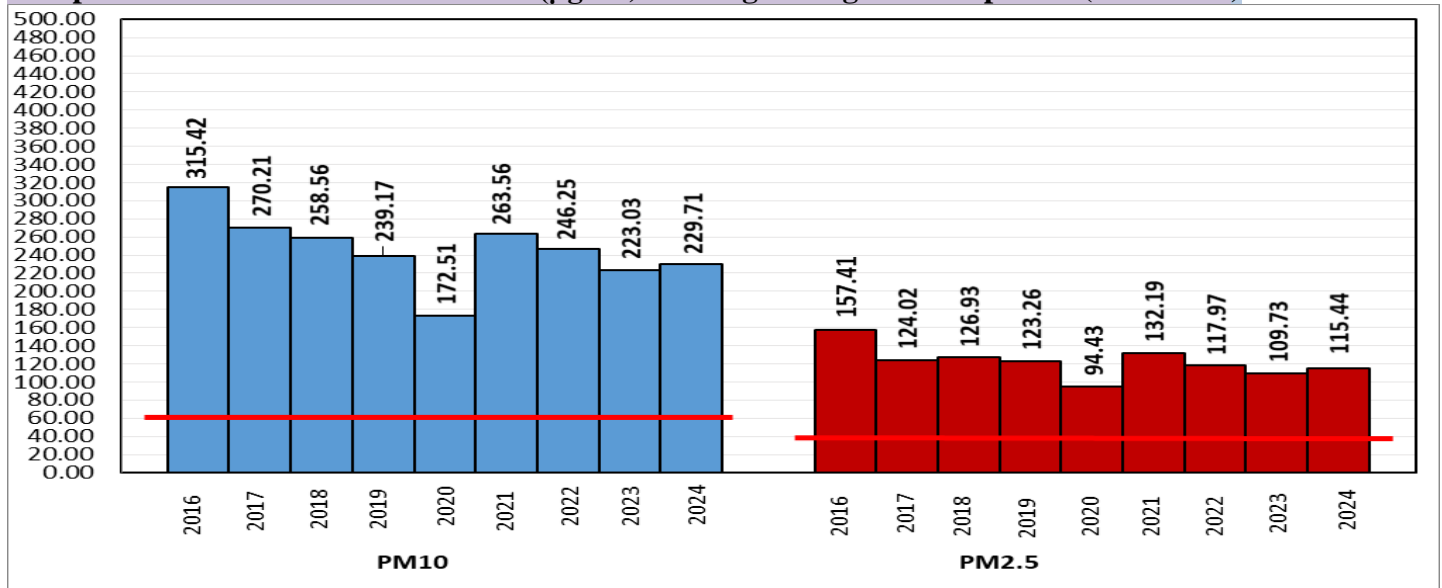

Dated – April 30, 2024

Current Air Quality Status:

Air Quality Index (AQI) (Average of past 24 hours at 4 PM) in comparison with last two years

	2024			2023			2022		
	Air Quality	AQI Value	Prominent Pollutant	Air Quality	AQI Value	Prominent Pollutant	Air Quality	AQI Value	Prominent Pollutant
Delhi	Moderate	187↓	PM₁₀, NO₂, PM_{2.5}	Moderate	132↓	CO, PM_{2.5}	Poor	270↓	PM₁₀
Faridabad	Poor	228↓	PM₁₀, PM_{2.5}	Moderate	147↓	PM_{2.5}	Poor	265↓	PM_{2.5}, PM₁₀
Ghaziabad	Moderate	173↓	PM₁₀, O₃	Moderate	104↓	PM₁₀	Very Poor	305↓	PM₁₀
Greater Noida	Poor	208↓	PM₁₀	Moderate	132↓	NO₂, PM₁₀	Poor	276↓	PM₁₀
Gurugram	Poor	228↓	PM₁₀, PM_{2.5}	Moderate	118↓	PM₁₀, PM_{2.5}	Poor	250↓	PM_{2.5}, PM₁₀
Noida	Moderate	188↓	PM₁₀	Moderate	123↓	NO₂, PM₁₀	Poor	285↓	PM₁₀

*Data available for 37(2024), 39(2023), 36(2022) stations in Delhi today. # ↑, ↓ arrows indicate a decrease/increase as compared to the value on the previous day.

Comparative status of AQI - Delhi from 01 January to 30 April 2016-2024

Category	Year	2016	2017	2018	2019	2020	2021	2022	2023	2024	2016	2017	2018	2019	2020	2021	2022	2023	2024	
	No. of days	117	120	120	120	121	120	120	120	121										
Good (0-50)		0	0	0	0	1	0	0	0	0										
Satisfactory (51-100)		0	0	1	2	25	0	3	3	0	8	28	32	44	69	31	27	52	64	
Moderate (101-200)		8	28	31	42	43	31	24	49	64										
Poor (201-300)		56	63	60	47	35	50	74	45	23										
Very Poor (301-400)		47	29	25	22	15	33	18	20	31	109	92	88	76	52	89	93	68	57	
Severe (>401)		6	0	3	7	2	6	1	3	3										

Comparative status of PM₁₀ and PM_{2.5} (µg/m³) running average – Till April 29 (2016-2024)

*Red line shows the annual average concentration standards for PM₁₀ and PM_{2.5}.

Daily Average of Particulates in Delhi (24 hourly average value; from 06:00am of 29.04.24 to 06:00 am of 30.04.24)

Date ↓ / parameter →	PM_{2.5} (µg/m³)	PM₁₀ (µg/m³)
29- April -2024	69↓	233↑