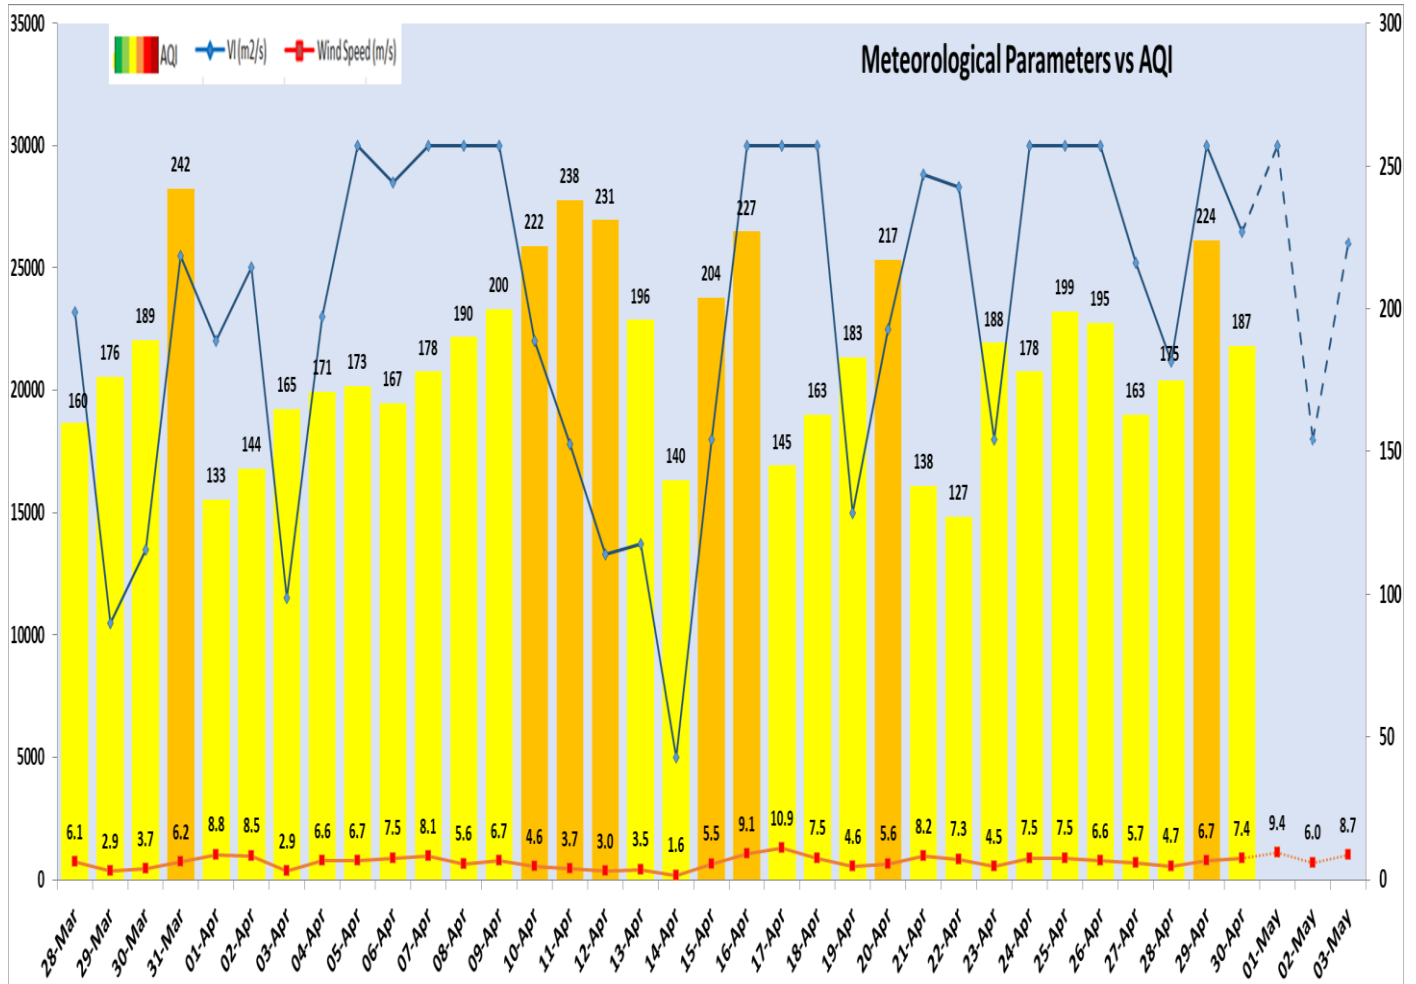

Forecast by IITM(Delhi):

	May 01, 2024	May 02, 2024	May 03, 2024
<b>AQI Category</b>	Moderate	Moderate	Moderate

Wind Forecast for Delhi:

	Wind speed (at surface) in km/h		Wind speed (at 900 m) in km/h	Wind Direction	
	As per IMD (range)	As per windy.com (at 16:00 hrs.)	As per windy.com (at 16:00hrs)	As per IMD	As per windy.com at 900m
May 01. 2024	20-35	19	33	NW	W
May 02. 2024	15-16	18	28	NW	NW
May 03. 2024	16-18	16	29	NW	NW

Delhi Temperature in (°C)		
Date	Minimum	Maximum
27-04-2024	22.7	40.5
28-04-2024	23.5	38.0
29-04-2024	22.8	38.2
30-04-2024	22.2	38.3

▪ **Hotspots for Today**

City	Station Name	AQI value	Air Quality	Prominent Pollutant
Delhi	Chandni Chowk, Delhi - IITM	306	Very Poor	NO2
	Shadipur, Delhi - CPCB	255	Poor	PM <sub>2.5</sub>
	NSIT Dwarka, Delhi - CPCB	229	Poor	PM <sub>10</sub>
	Jawaharlal Nehru Stadium, Delhi - DPCC	223	Poor	Ozone
	Anand Vihar, Delhi - DPCC	214	Poor	PM <sub>10</sub>
Faridabad	New Industrial Town, Faridabad - HSPCB	238	Poor	PM <sub>2.5</sub>
Gurugram	Sector-51, Gurugram - HSPCB	319	Very Poor	PM <sub>2.5</sub>
Ghaziabad	Indirapuram, Ghaziabad - UPPCB	211	Poor	PM <sub>10</sub>
Greater Noida	Knowledge Park - V, Greater Noida - UPPCB	214	Poor	PM <sub>10</sub>
Noida	Sector-1, Noida - UPPCB	196	Moderate	PM <sub>10</sub>
	Sector - 62, Noida - IMD	188	Moderate	PM <sub>10</sub>