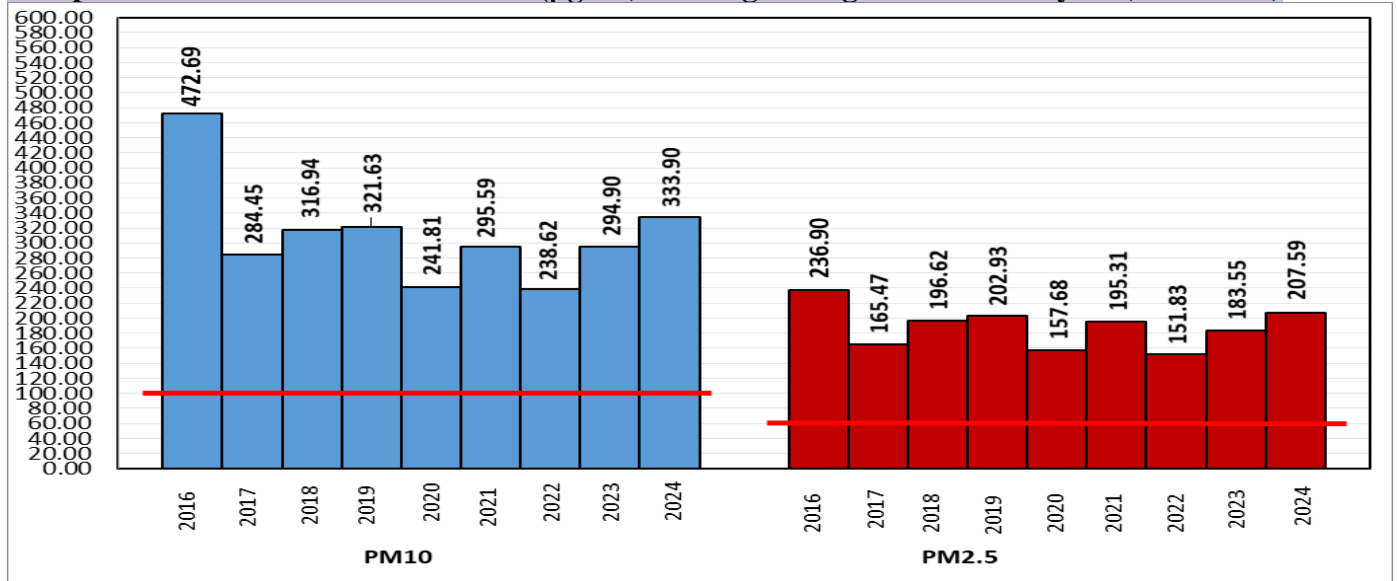

Current Air Quality Status:

Air Quality Index (AQI) (Average of past 24 hours at 4 PM) in comparison with last two years

	2024			2023			2022		
	Air Quality	AQI Value	Prominent Pollutant	Air Quality	AQI Value	Prominent Pollutant	Air Quality	AQI Value	Prominent Pollutant
Delhi	Very Poor	357 ↑	PM2.5	Poor	207 ↓	PM2.5	Poor	278 ↑	PM10, PM2.5
Faridabad	Poor	298 ↑	PM10, PM2.5	Moderate	179 ↓	PM10, PM2.5	Poor	278 ↑	PM2.5
Ghaziabad	Very Poor	317 ↑	PM10, PM2.5	-	-	-	Poor	264 ↑	PM2.5
Greater Noida	Very Poor	358 ↑	PM2.5	Moderate	156 ↓	PM2.5	Poor	219 ↑	PM2.5
Gurugram	Poor	247 ↓	PM2.5	Moderate	117 ↓	PM2.5	Poor	232 ↑	PM2.5
Noida	Very Poor	336 ↑	PM10, PM2.5	Moderate	170 ↓	PM2.5	Poor	234 ↑	PM2.5

*Data available for 37(2024), 36(2023), 36(2022) stations in Delhi today. # ↑, ↓ arrows indicate a decrease/increase as compared to the value on the previous day.

Comparative status of AQI - Delhi from 01 January to 30 January 2016-2024

Category	Year	2016	2017	2018	2019	2020	2021	2022	2023	2024	2016	2017	2018	2019	2020	2021	2022	2023	2024	
	No. of days	30	30	30	30	30	30	30	30	30	2016	2017	2018	2019	2020	2021	2022	2023	2024	
Good (0-50)		0	0	0	0	0	0	0	0	0	0	0	0	0	0	0	0	0	0	0
Satisfactory (51-100)		0	0	0	0	0	0	2	0	0	0	2	0	2	2	2	5	1	0	0
Moderate (101-200)		0	2	0	2	2	2	3	1	0	0	0	0	0	0	0	0	0	0	0
Poor (201-300)		2	9	9	9	16	7	12	11	1	0	0	0	0	0	0	0	0	0	0
Very Poor (301-400)		22	19	18	12	10	15	12	15	26	30	28	30	28	28	28	25	29	30	30
Severe (>401)		6	0	3	7	2	6	1	3	3	0	0	0	0	0	0	0	0	0	0

Comparative status of PM₁₀ and PM_{2.5} (µg/m³) running average – Till January 29 (2016-2024)

*Red line shows the annual average concentration standards for PM₁₀ and PM_{2.5}.

Daily Average of Particulates in Delhi (24 hourly average value; from 06:00am of 29.01.24 to 06:00 am of 30.01.24)

Date ↓ / parameter →	PM_{2.5} (µg/m³)	PM₁₀ (µg/m³)
29-January -2024	208 ↓	356 ↓