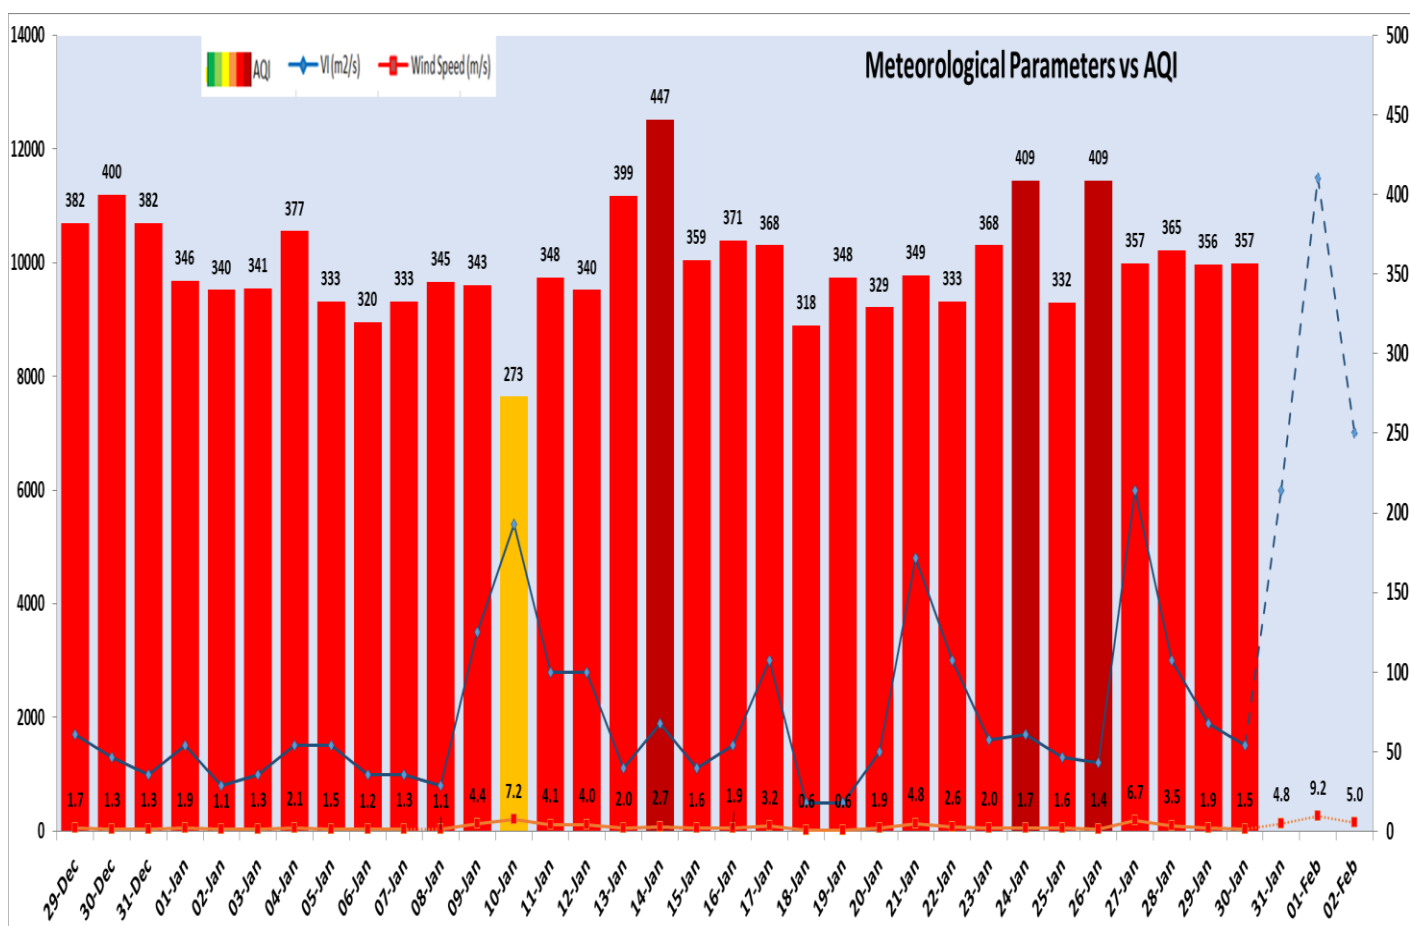

### Daily Average of Particulates in Delhi (24 hourly average value; from 06:00am of 29.01.24 to 06:00 am of 30.01.24)

Date ↓ / parameter →	PM <sub>2.5</sub> (µg/m <sup>3</sup> )	PM <sub>10</sub> (µg/m <sup>3</sup> )
29-January -2024	208 ↓	356 ↓

Forecast by IITM(Delhi):

	Jan 31, 2024	Feb 01, 2024	Feb 02, 2024
<b>AQI Category</b>	Very Poor	Poor	Poor

Wind Forecast for Delhi:

	Wind speed (at surface) in km/h		Wind speed (at 900 m) in km/h	Wind Direction	
	As per IMD (range)	As per windy.com (at 16:00 hrs.)	As per windy.com (at 16:00hrs)	As per IMD	As per windy.com at 900m
Jan 31. 2024	08-16	12	22	E/SE	SE
Feb 01. 2024	12-20	06	07	SE	S
Feb 02. 2024	04-12	10	32	NW	NW

Delhi Temperature in (°C)		
Date	Minimum	Maximum
27-01-2024	4.3	20.6
28-01-2024	6.0	24.0
29-01-2024	6.8	18.6
30-01-2024	8.7	22.6

▪ **Hotspots for Today**

City	Station Name	AQI value	Air Quality	Prominent Pollutant
Delhi	Nehru Nagar, Delhi - DPCC	418	Severe	PM <sub>2.5</sub>
	Anand Vihar, Delhi - DPCC	415	Severe	PM <sub>2.5</sub>
	Major Dhyan Chand National Stadium, Delhi - DPCC	408	Severe	PM <sub>2.5</sub>
	Patparganj, Delhi - DPCC	406	Severe	PM <sub>2.5</sub>
	Vivek Vihar, Delhi - DPCC	405	Severe	PM <sub>2.5</sub>
Faridabad	New Industrial Town, Faridabad - HSPCB	374	Very Poor	PM <sub>2.5</sub>
	Sector- 16A, Faridabad - HSPCB	366	Very Poor	PM <sub>2.5</sub>
Gurugram	Teri Gram, Gurugram - HSPCB	299	Poor	PM <sub>2.5</sub>
	Sector-51, Gurugram - HSPCB	295	Poor	PM <sub>2.5</sub>
	NISE Gwal Pahari, Gurugram - IMD	250	Poor	PM <sub>2.5</sub>
Ghaziabad	Sanjay Nagar, Ghaziabad - UPPCB	339	Very Poor	PM <sub>2.5</sub>
	Vasundhara, Ghaziabad - UPPCB	337	Very Poor	PM <sub>2.5</sub>
	Indrapuram, Ghaziabad - UPPCB	325	Very Poor	PM <sub>10</sub>
Greater Noida	Knowledge Park - V, Greater Noida - UPPCB	358	Very Poor	PM <sub>2.5</sub>
Noida	Sector - 62, Noida - IMD	365	Very Poor	PM <sub>10</sub>
	Sector-116, Noida - UPPCB	354	Very Poor	PM <sub>2.5</sub>