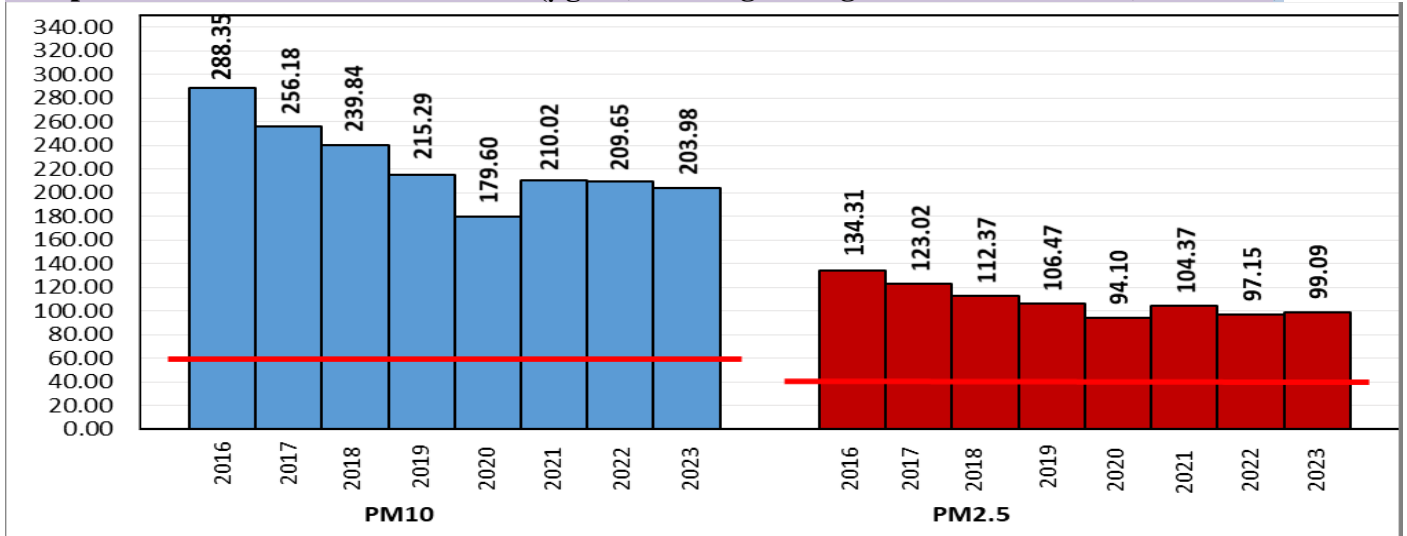

Dated - December 29, 2023

Current Air Quality Status:

Air Quality Index (AQI) (Average of past 24 hours at 4 PM) in comparison with last two years

	2023			2022			2021(Covid- Year)		
	Air Quality	AQI Value	Prominent Pollutant	Air Quality	AQI Value	Prominent Pollutant	Air Quality	AQI Value	Prominent Pollutant
Delhi	Very Poor	382↑	PM2.5	Very Poor	306↓	PM2.5	Poor	267↓	PM2.5
Faridabad	Poor	265↓	PM10, PM2.5	Very Poor	310↑	PM2.5	Poor	262↓	PM2.5, PM10
Ghaziabad	Very Poor	328↑	PM2.5	Poor	239↓	PM10, PM2.5	Poor	257↓	PM2.5
Greater Noida	Poor	286↓	PM2.5	Poor	287↑	PM2.5	Poor	268↓	PM2.5
Gurugram	Poor	264↑	PM2.5	Poor	257↓	PM2.5	Poor	258↓	PM2.5
Noida	Very Poor	324↓	PM2.5	Poor	296↑	PM2.5	Poor	276↑	PM2.5

*Data available for 36(2023), 38(2022), 35(2021) stations in Delhi today. # ↑, ↓ arrows indicate a decrease/increase as compared to the value on the previous day.

Comparative status of AQI - Delhi from 01 January to 29 December 2016-2023

Category	Year	2016	2017	2018	2019	2020	2021	2022	2023	2016	2017	2018	2019	2020	2021	2022	2023
	No. of days	352	363	363	363	364	363	363	363								
Good (0-50)		0	2	0	2	4	1	3	1								
Satisfactory (51-100)		24	45	53	59	96	72	65	60	110	153	158	182	227	197	163	206
Moderate (101-200)		86	106	105	121	127	124	95	145								
Poor (201-300)		120	114	113	103	74	79	130	77								
Very Poor (301-400)		97	87	74	55	48	63	64	65	242	210	205	181	137	166	200	157
Severe (>401)		25	9	18	23	15	24	6	15								

Comparative status of PM₁₀ and PM_{2.5} (µg/m³) running average - Till December 28 (2016-2023)

*Red line shows the annual average concentration standards for PM₁₀ and PM_{2.5}.

Daily Average of Particulates in Delhi (24 hourly average value; from 06:00am of 28.12.23 to 06:00 am of 29.12.23)

Date ↓ / parameter →	PM_{2.5} (µg/m³)	PM₁₀ (µg/m³)
28-December -2023	203↓	321↓