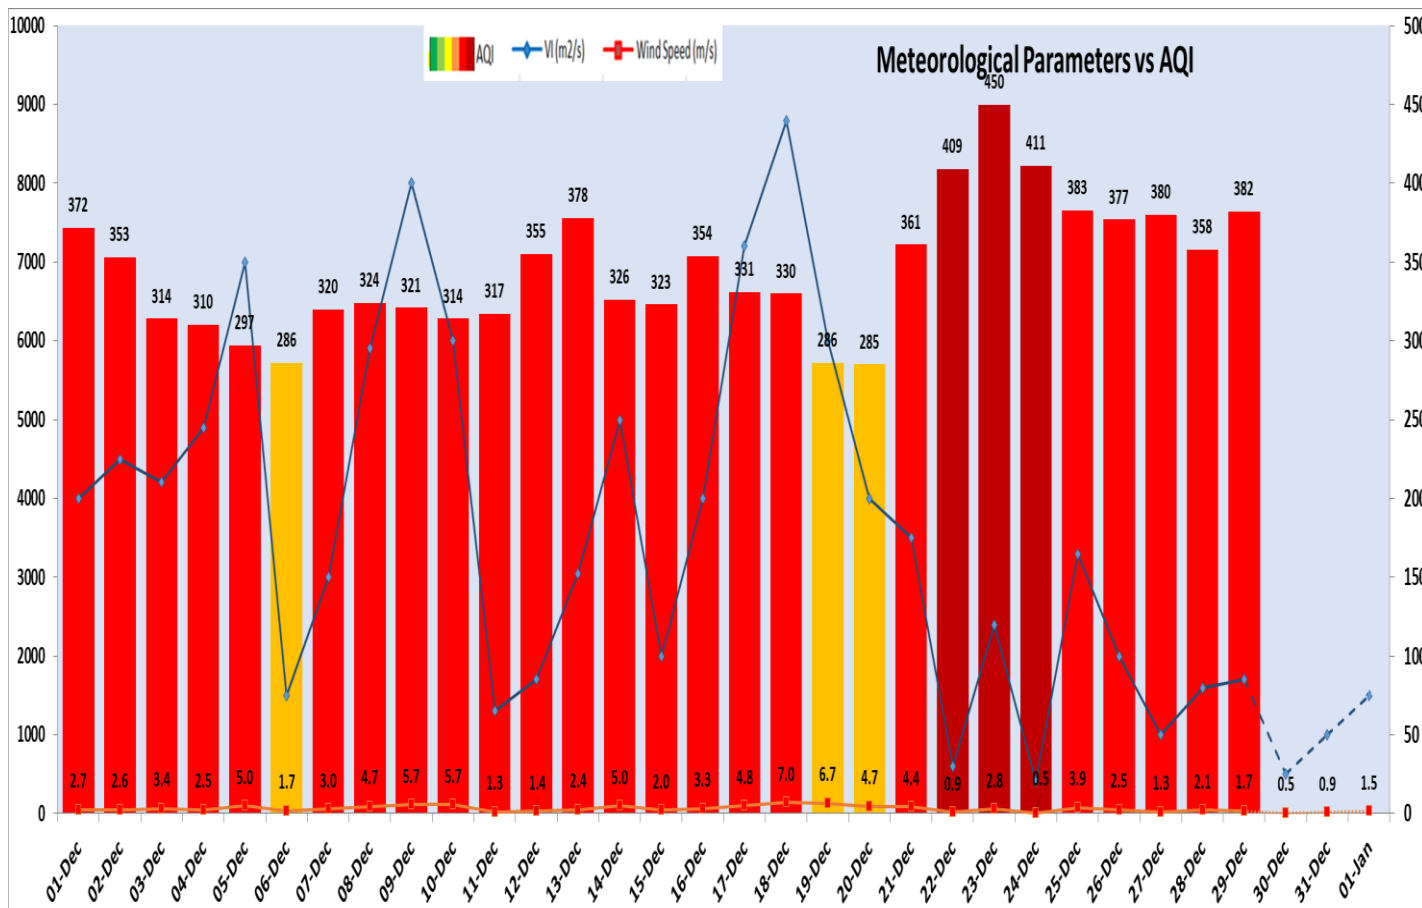

### Air Quality Index (AQI) (Average of past 24 hours at 4 PM) in comparison with last two years

	2023			2022			2021(Covid- Year)		
	Air Quality	AQI Value	Prominent Pollutant	Air Quality	AQI Value	Prominent Pollutant	Air Quality	AQI Value	Prominent Pollutant
Delhi	Very Poor	382↑	PM2.5	Very Poor	306↓	PM2.5	Poor	267↓	PM2.5
Faridabad	Poor	265↓	PM10, PM2.5	Very Poor	310↑	PM2.5	Poor	262↓	PM2.5, PM10
Ghaziabad	Very Poor	328↑	PM2.5	Poor	239↓	PM10, PM2.5	Poor	257↓	PM2.5
Greater Noida	Poor	286↓	PM2.5	Poor	287↑	PM2.5	Poor	268↓	PM2.5
Gurugram	Poor	264↑	PM2.5	Poor	257↓	PM2.5	Poor	258↓	PM2.5
Noida	Very Poor	324↓	PM2.5	Poor	296↑	PM2.5	Poor	276↑	PM2.5

### Daily Average of Particulates in Delhi (24 hourly average value; from 06:00am of 28.12.23 to 06:00 am of 29.12.23)

Date ↓ / parameter →	PM <sub>2.5</sub> (µg/m <sup>3</sup> )	PM <sub>10</sub> (µg/m <sup>3</sup> )
28-December -2023	203↓	321↓

**Forecast by IITM (Delhi):**

	Dec 30, 2023	Dec 31, 2023	Jan 01, 2023
<b>AQI Category</b>	Very Poor	Very Poor	Very Poor

**Wind Forecast for Delhi:**

	Wind speed (at surface) in km/h		Wind speed (at 900 m) in km/h	Wind Direction	
	As per IMD (range)	As per windy.com (at 16:00 hrs.)	As per windy.com (at 16:00hrs)	As per IMD	As per windy.com at 900m
Dec 30. 2023	06	7	04	E/SE	SE
Dec 31. 2023	04-08	8	06	E/NE	W
Jan 01. 2023	06-10	9	10	N	NW

**IMD Alert for Tomorrow (30.12.2023):**

The air quality is likely to remain in Very Poor category from 30.12.2023 to 01.01.2024. The predominant surface wind is likely to be coming from East/Southeast directions in Delhi with wind speed up to 06 kmph and partly cloudy sky with moderate to dense fog in the morning on 30.12.2023. Ventilation index is likely to be 500m<sup>2</sup>/s.