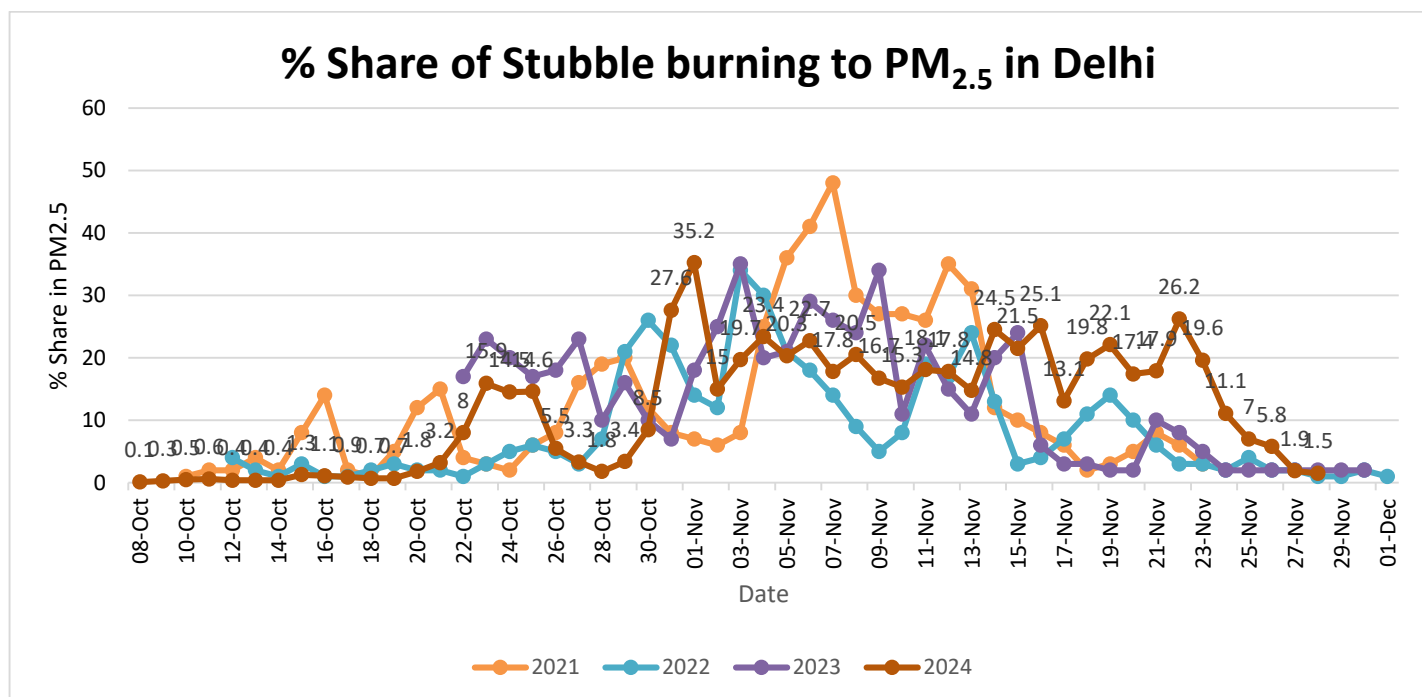

Forecast by IITM(Delhi):

	Nov 30, 2024	Dec 01, 2024	Dec 02, 2024
AQI Category	Very Poor	Very Poor	Very Poor

Wind Forecast for Delhi:

	Wind speed (at surface) in km/h		Wind speed (at 900 m) in km/h	Wind Direction	
	As per IMD (range)	As per windy.com (at 16:00 hrs.)	As per windy.com (at 16:00hrs)	As per IMD	As per windy.com at 900m
Nov 30, 2024	04-08	06	23	NW	N
Dec 01, 2024	04-08	05	20	NW/W	NW
Dec 02, 2024	02-08	06	18	N/NE	N

IMD Alert for Tomorrow (30.11.2024):

The air quality is likely to be in Very Poor category from 30.11.2024 to 02.12.2024. The predominant surface wind is likely to be from variable direction with speed less than 04 kmph during morning hours. Smog/ shallow fog is likely in the morning. The wind speed will increase thereafter becoming less than 06 kmph from variable direction during afternoon. It will decrease thereafter becoming less than 04 kmph from variable direction during evening and night. Smog/Mist is likely in the evening/night and mainly clear sky on 30.11.2024. Ventilation index is likely to be 3600 m²/s.

Active Fire Events (AFE):

Date	Punjab		Haryana	
	No. of AFE on the day	Total AFE since September 15	No. of AFE on the day	Total AFE since September 15
28.11.2024	34	10855	07	1380
28.11.2023	18	36632	00	2285
28.11.2022	11	49899	13	3642

% Share of Stubble burning to PM_{2.5} in Delhi

28.11.2024	*As per IITM, the impact of stubble burning is ~ 1.5 %