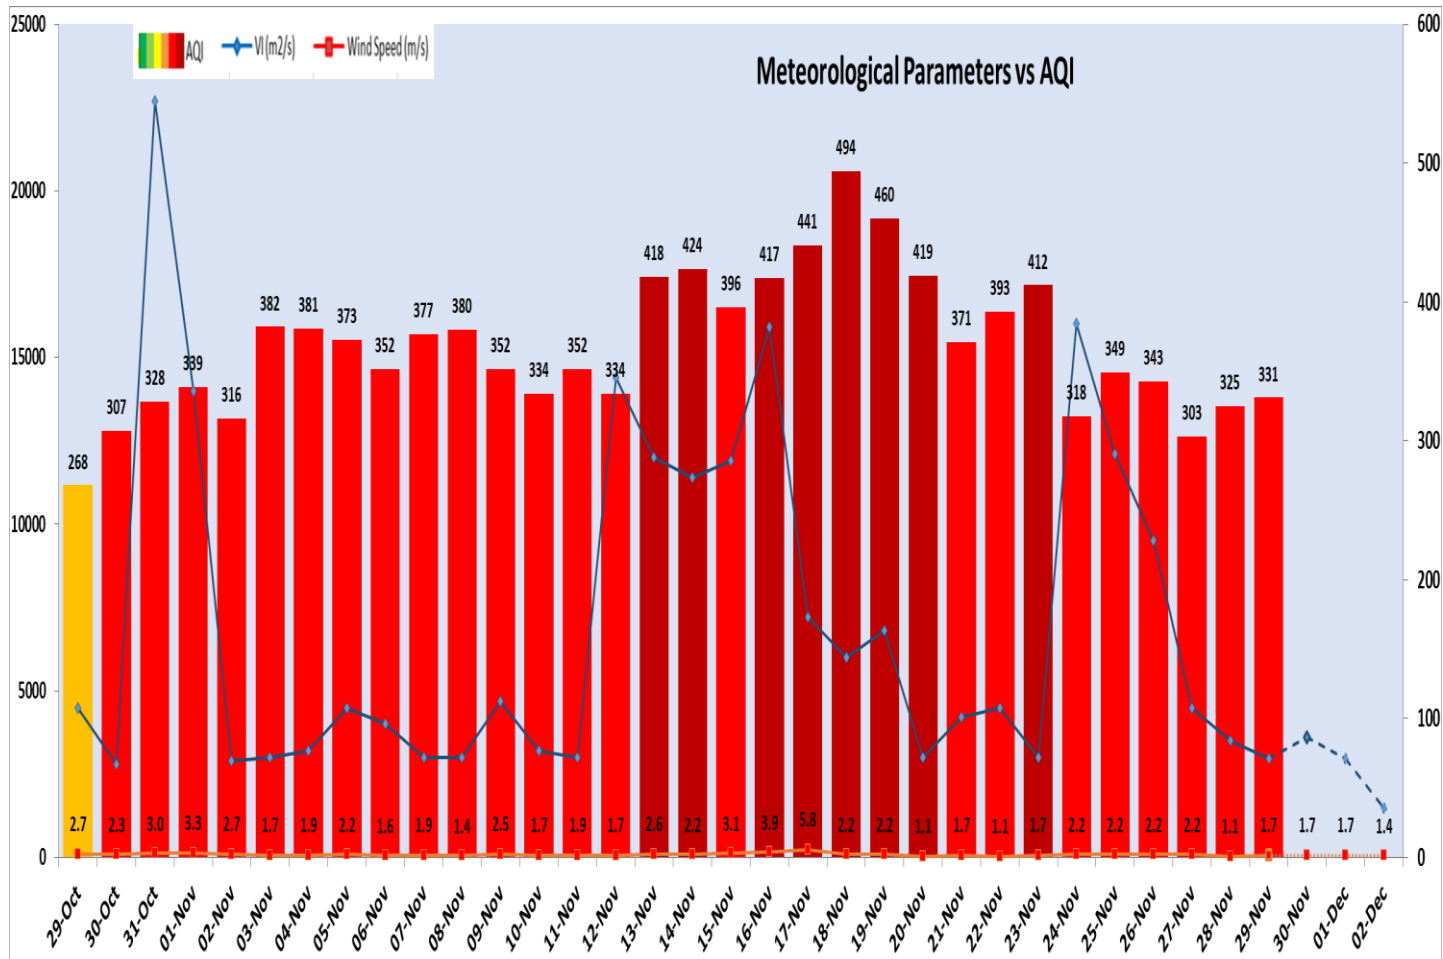

Delhi Temperature in (°C)*

Date	Minimum	Maximum
26-11-2024	11.9	25.8
27-11-2024	10.4	26.7
28-11-2024	10.1	27.3
29-11-2024	9.5	27.0

* Source – IMD (08:30 hrs.)

*Hotspots for Today

City	Station Name	AQI value	Air Quality	Prominent Pollutant
Delhi	Bawana, Delhi - DPCC	426	Severe	PM_{2.5}
	Mundka, Delhi - DPCC	406	Severe	PM_{2.5}
	Shadipur, Delhi - CPCB	394	Very Poor	PM_{2.5}
	Anand Vihar, Delhi - DPCC	389	Very Poor	PM₁₀
	Vivek Vihar, Delhi - DPCC	385	Very Poor	PM_{2.5}
Faridabad	Sector 11, Faridabad - HSPCB	217	Poor	PM_{2.5}
Gurugram	NISE Gwal Pahari, Gurugram - IMD	286	Poor	PM_{2.5}
	Vikas Sadan, Gurugram - HSPCB	280	Poor	PM_{2.5}
Ghaziabad	Indirapuram, Ghaziabad - UPPCB	284	Poor	PM_{2.5}
	Loni, Ghaziabad - UPPCB	263	Poor	PM_{2.5}
Greater Noida	Knowledge Park - V, Greater Noida - UPPCB	279	Poor	PM₁₀
Noida	Sector - 62, Noida - IMD	294	Poor	PM_{2.5}
	Sector-116, Noida - UPPCB	293	Poor	PM_{2.5}