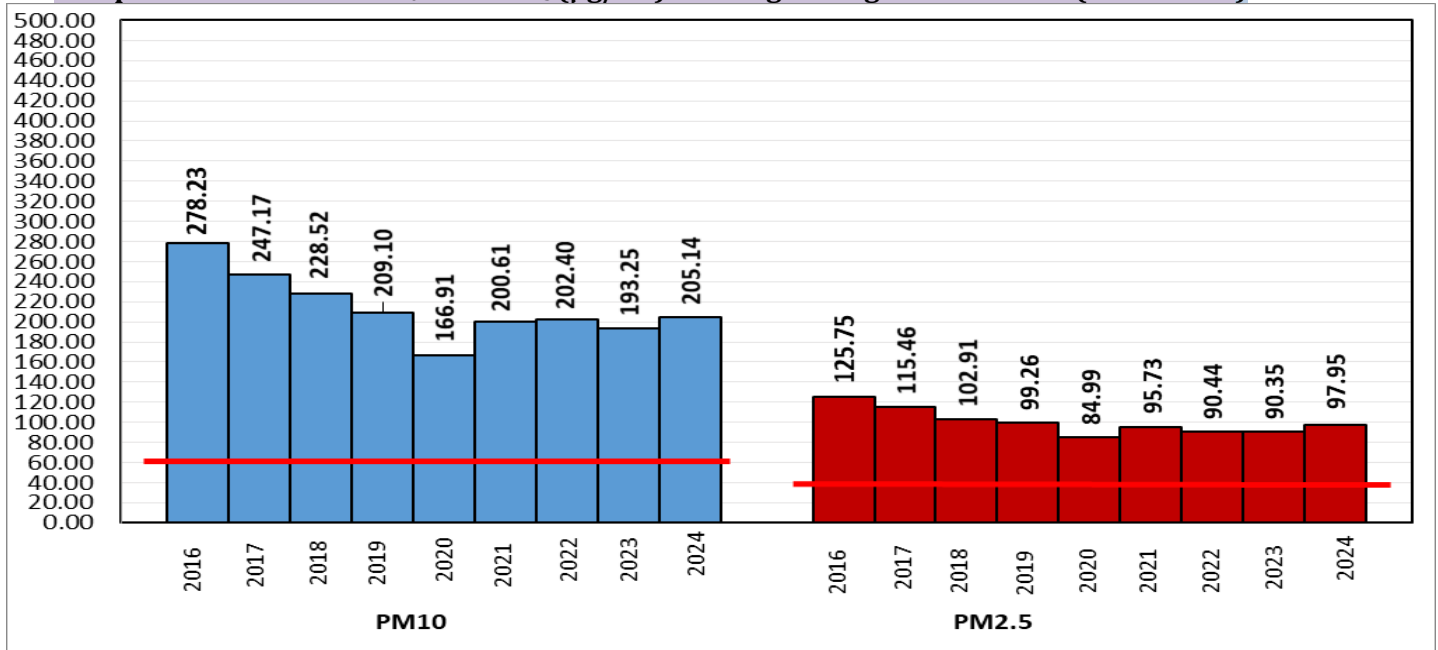

Central Pollution Control Board

Air Quality Status for Delhi & NCR

Dated – November 29, 2024

Current Air Quality Status:

Air Quality Index (AQI) (Average of past 24 hours at 4 PM) in comparison with last two years

	2024			2023			2022		
	Air Quality	AQI Value	Prominent Pollutant	Air Quality	AQI Value	Prominent Pollutant	Air Quality	AQI Value	Prominent Pollutant
Delhi	Very Poor	331↑	PM _{2.5}	Poor	290↓	PM _{2.5}	Very Poor	369↑	PM ₁₀ , PM _{2.5}
Faridabad	Moderate	190↑	PM ₁₀ , PM _{2.5}	Poor	281↑	PM ₁₀ , PM _{2.5}	Very Poor	320↑	PM _{2.5}
Ghaziabad	Poor	253↑	PM _{2.5}	Poor	236↓	PM _{2.5}	Very Poor	332↑	PM ₁₀
Greater Noida	Poor	270↓	PM ₁₀ , PM _{2.5}	Poor	286↑	PM _{2.5}	Severe	406↑	PM ₁₀ , PM _{2.5}
Gurugram	Poor	254↑	PM _{2.5}	Poor	222↑	PM _{2.5}	Very Poor	312↑	PM _{2.5}
Noida	Poor	259↑	PM _{2.5}	Poor	272↑	PM _{2.5}	Very Poor	344↑	PM _{2.5}

Comparative status of PM₁₀ and PM_{2.5} (µg/m³) running average - Till Nov 28 (2016-2024)

*Red line shows the annual average concentration standards for PM₁₀ and PM_{2.5}.

Daily Average of Particulates in Delhi (24 hourly average value; from 06:00am of 28.11.24 to 06:00 am of 29.11.24)