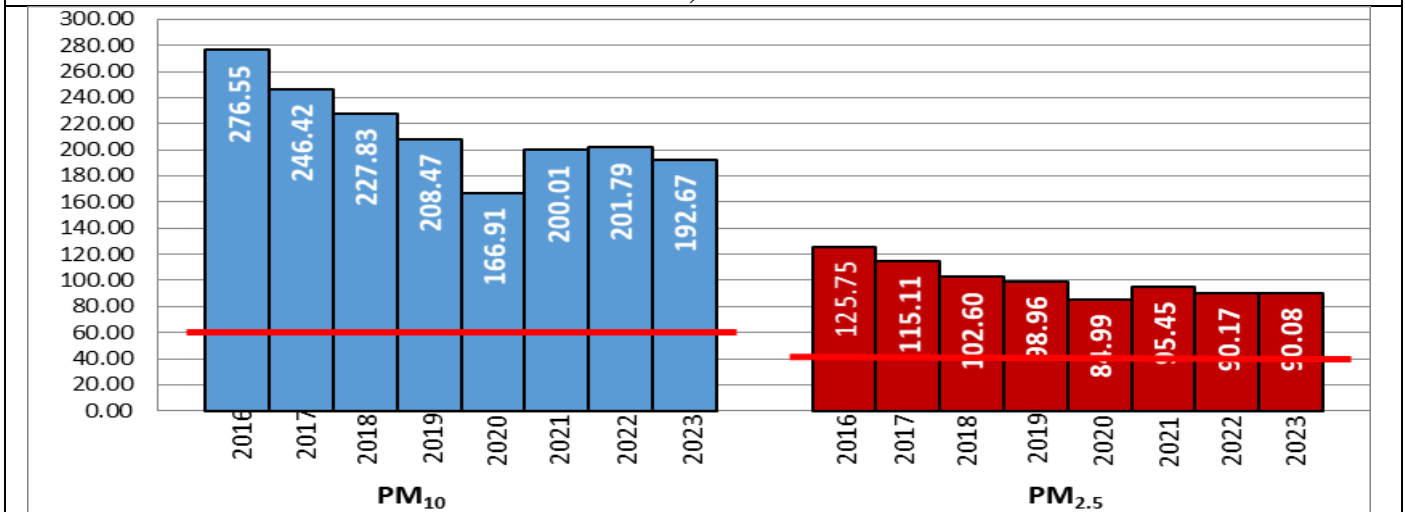

2023			2022			2021(Covid- Year)		
	Air Quality	AQI Value	Prominent Pollutant	Air Quality	AQI Value	Prominent Pollutant	Air Quality	AQI Value	Prominent Pollutant
Delhi	Poor	290↓	PM2.5	Very Poor	369↑	PM10, PM2.5	Very Poor	389↓	PM2.5
Faridabad	Poor	281↑	PM10, PM2.5	Very Poor	320↑	PM2.5	Poor	276↓	PM10, PM2.5, CO
Ghaziabad	Poor	236↓	PM2.5	Very Poor	332↑	PM10	Very Poor	365↑	PM2.5
Greater Noida	Poor	286↑	PM2.5	Severe	406↑	PM10, PM2.5	Very Poor	350↑	PM2.5
Gurugram	Poor	222↑	PM2.5	Very Poor	312↑	PM2.5	Very Poor	385↑	PM2.5
Noida	Poor	272↑	PM2.5	Very Poor	344↑	PM2.5	Very Poor	356↓	PM2.5

*Data available for 37(2023), 36(2022), 30(2021) stations in Delhi today. # ↑, ↓ arrows indicate a decrease/increase as compared to the value on the previous day.

Comparative status of AQI - Delhi from 01 January to 29 November 2016-2023

Category	Year	2016	2017	2018	2019	2020	2021	2022	2023	2016	2017	2018	2019	2020	2021	2022	2023
	No. of days	322	333	333	333	334	333	333	333	2016	2017	2018	2019	2020	2021	2022	2023
Good (0-50)		0	2	0	2	4	1	3	1								
Satisfactory (51-100)		24	45	53	59	96	72	65	60	110	151	157	178	226	197	160	206
Moderate (101-200)		86	104	104	117	126	124	92	145								
Poor (201-300)		119	104	109	96	65	70	127	73								
Very Poor (301-400)		75	71	55	43	32	49	42	42	212	182	176	155	108	136	173	127
Severe (>401)		18	7	12	16	11	17	4	12								

Comparative status of PM₁₀ and PM_{2.5} (µg/m³) running average - Till November 28 (2016-2023)

*Red line shows the annual average concentration standards for PM₁₀ and PM_{2.5}.

Daily Average of Particulates in Delhi (24 hourly average value; from 06:00am of 28.11.23 to 06:00 am of 29.11.23)

Date ↓ / parameter →	PM_{2.5} (µg/m³)	PM₁₀ (µg/m³)
28- November -2023	134↓	203↓