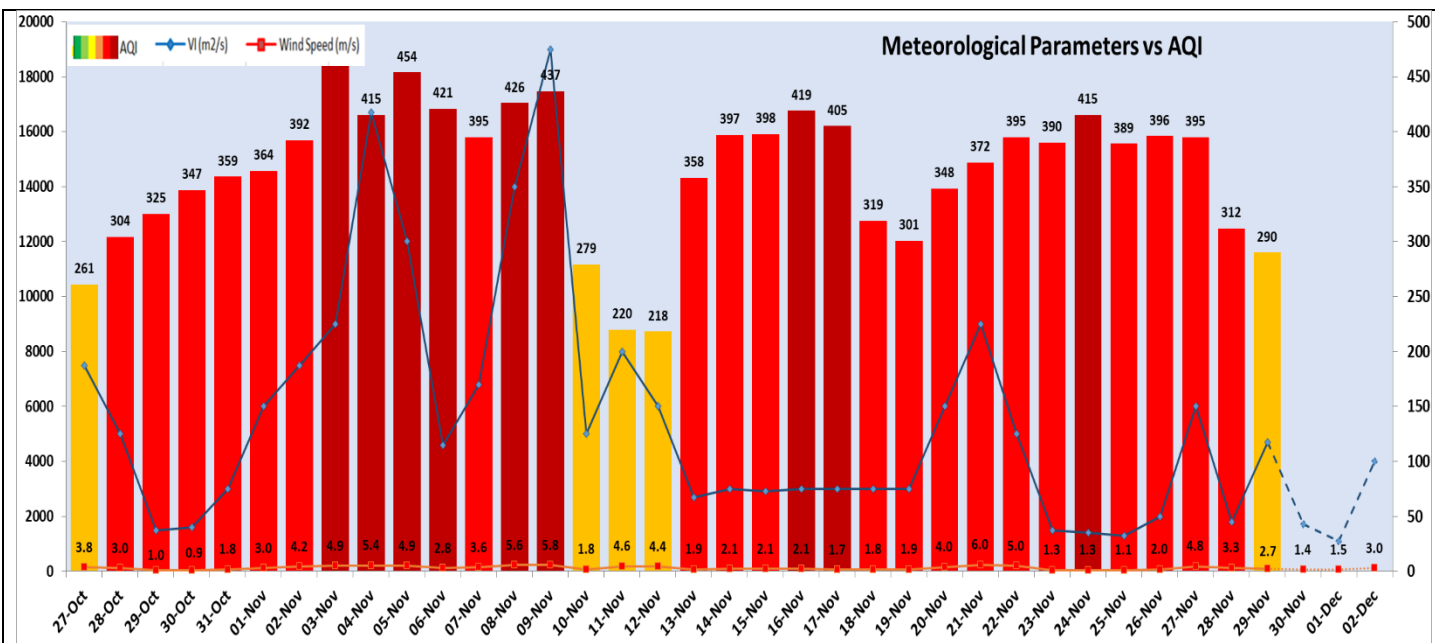

Hotspots for Today:

*Details given below

Delhi	Vivek Vihar, Anand Vihar, ITO, Patparganj, Nehru Nagar	Ghaziabad	Loni, Sanjay Nagar
Faridabad	Sector- 16A, Sector 11	Greater Noida	Knowledge Park -V
Gurugram	Sector-51	Noida	Sector – 62, Sector - 1

Forecast by IITM (Delhi):

	Nov 30, 2023	Dec 01, 2023	Dec 02, 2023
AQI Category	Poor	Poor	Very Poor

Wind Forecast for Delhi:

	Wind speed (at surface) in km/h		Wind speed (at 900 m) in km/h	Wind Direction	
	As per IMD (range)	As per windy.com (at 16:00 hrs.)	As per windy.com (at 16:00hrs)	As per IMD	As per windy.com at 900m
Nov 30. 2023	upto 06	02	05	NE	SE
Dec 01. 2023	06 to 08	08	15	N	NE
Dec 02. 2023	04 to 06	09	07	N	N

IMD Alert for Tomorrow (30.11.2023):

The air quality is likely to remain in Poor category from 30.11.2023 to 01.12.2023 and Very Poor category on 02.12.2023. The predominant surface wind is likely to be coming from Northeast direction with wind speed upto 06 kmph, generally cloudy sky and light rain/thundershowers on 30.11.2023. Ventilation index is likely to be 1700 m²/s.

Active Fire Events (AFEs):

Date	Punjab		Haryana	
	Nos. on the day	Total since September 15	Nos. on the day	Total since September 15
28.11.2023	18	36632	0	2285
28.11.2022	11	49899	13	3642
28.11.2021	5	71291	9	6955