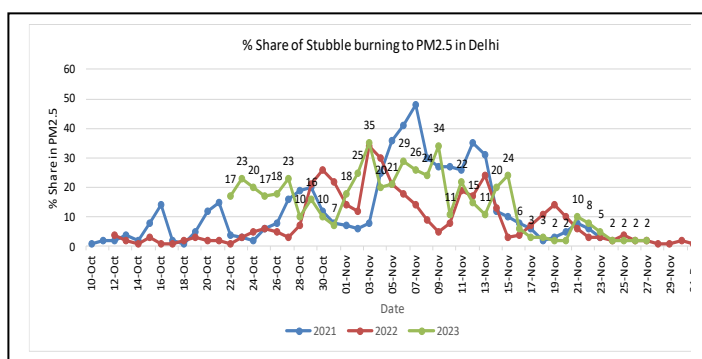

Hotspots for Today:

*Details given below

Delhi	Vivek Vihar, Anand Vihar, ITO, Patparganj, Nehru Nagar	Ghaziabad	Loni, Sanjay Nagar
Faridabad	Sector- 16A, Sector 11	Greater Noida	Knowledge Park -V
Gurugram	Sector-51	Noida	Sector – 62, Sector - 1

Forecast by IITM (Delhi):

	Nov 30, 2023	Dec 01, 2023	Dec 02, 2023
AQI Category	Poor	Poor	Very Poor

Wind Forecast for Delhi:

	Wind speed (at surface) in km/h		Wind speed (at 900 m) in km/h	Wind Direction	
	As per IMD (range)	As per windy.com (at 16:00 hrs.)	As per windy.com (at 16:00hrs)	As per IMD	As per windy.com at 900m
Nov 30. 2023	upto 06	02	05	NE	SE
Dec 01. 2023	06 to 08	08	15	N	NE
Dec 02. 2023	04 to 06	09	07	N	N

IMD Alert for Tomorrow (30.11.2023):

The air quality is likely to remain in Poor category from 30.11.2023 to 01.12.2023 and Very Poor category on 02.12.2023. The predominant surface wind is likely to be coming from Northeast direction with wind speed upto 06 kmph, generally cloudy sky and light rain/thundershowers on 30.11.2023. Ventilation index is likely to be 1700 m²/s.

Active Fire Events (AFEs):

Date	Punjab		Haryana	
	Nos. on the day	Total since September 15	Nos. on the day	Total since September 15
28.11.2023	18	36632	0	2285
28.11.2022	11	49899	13	3642
28.11.2021	5	71291	9	6955