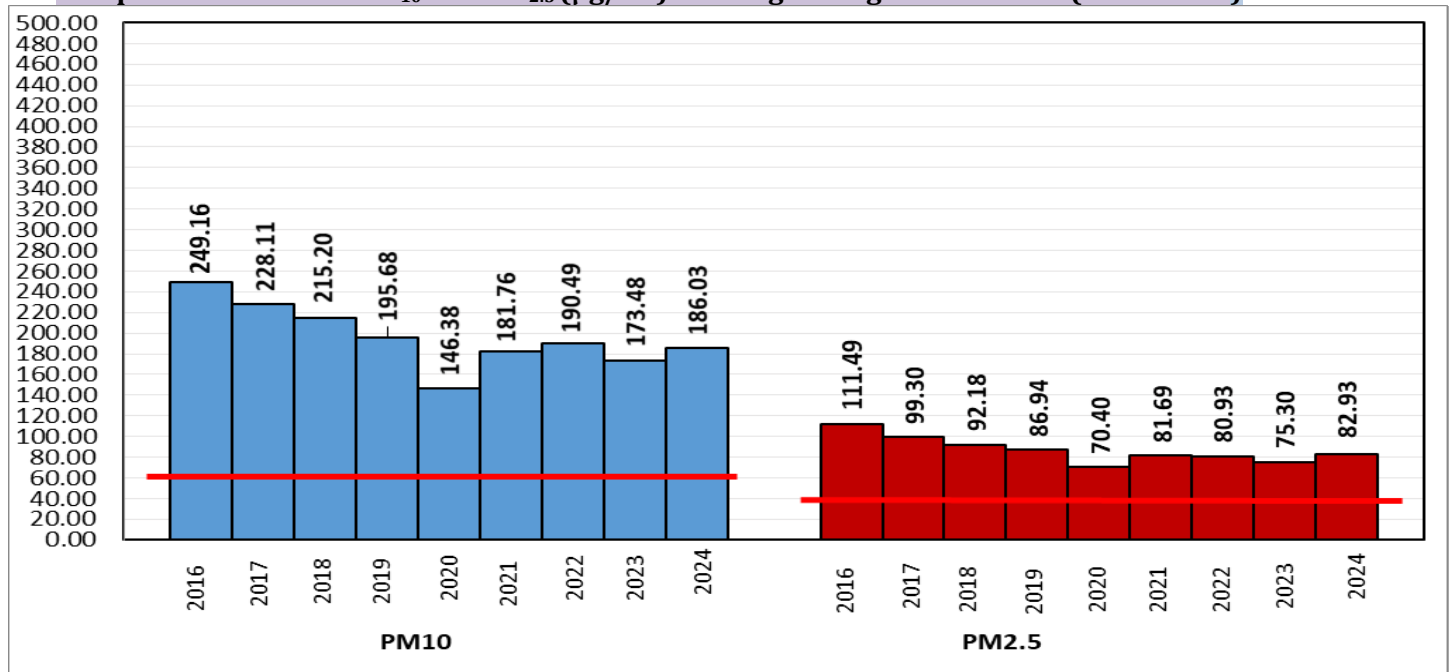

Central Pollution Control Board

Air Quality Status for Delhi & NCR

Dated – October 29, 2024

Current Air Quality Status:

Air Quality Index (AQI) (Average of past 24 hours at 4 PM) in comparison with last two years

	2024			2023			2022		
	Air Quality	AQI Value	Prominent Pollutant	Air Quality	AQI Value	Prominent Pollutant	Air Quality	AQI Value	Prominent Pollutant
Delhi	Poor	268↓	PM _{2.5} , PM ₁₀	Very Poor	325↑	PM ₁₀ , PM _{2.5}	Very Poor	397↑	PM ₁₀ , PM _{2.5}
Faridabad	Moderate	164↓	PM _{2.5} , PM ₁₀	Very Poor	309↑	PM ₁₀ , PM _{2.5}	Very Poor	400↑	PM ₁₀ , PM _{2.5}
Ghaziabad	Poor	231↑	PM _{2.5} , O ₃	Poor	286↓	PM _{2.5} , PM ₁₀	Very Poor	367↓	PM ₁₀ , PM _{2.5}
Greater Noida	Poor	210↓	PM _{2.5} , PM ₁₀	Very Poor	344↓	PM _{2.5}	Very Poor	385↑	PM ₁₀ , PM _{2.5}
Gurugram	Poor	243↑	PM _{2.5}	Moderate	198↓	PM _{2.5}	Very Poor	375↑	PM _{2.5}
Noida	Poor	213↓	PM _{2.5} , PM ₁₀	Poor	281↓	PM ₁₀	Very Poor	381↑	PM ₁₀ , PM _{2.5}

*Data available for 36(2024), 34(2023), 36(2022) stations in Delhi today. # ↑, ↓ arrows indicate a decrease/increase as compared to the value on the previous day.

Comparative status of AQI - Delhi from 01 January to 29 Oct 2016-2024

Comparative status of PM₁₀ and PM_{2.5} (µg/m³) running average - Till Oct 28 (2016-2024)

*Red line shows the annual average concentration standards for PM₁₀ and PM_{2.5}.

Daily Average of Particulates in Delhi (24 hourly average value; from 06:00am of 28.10.24 to 06:00 am of 29.10.24)