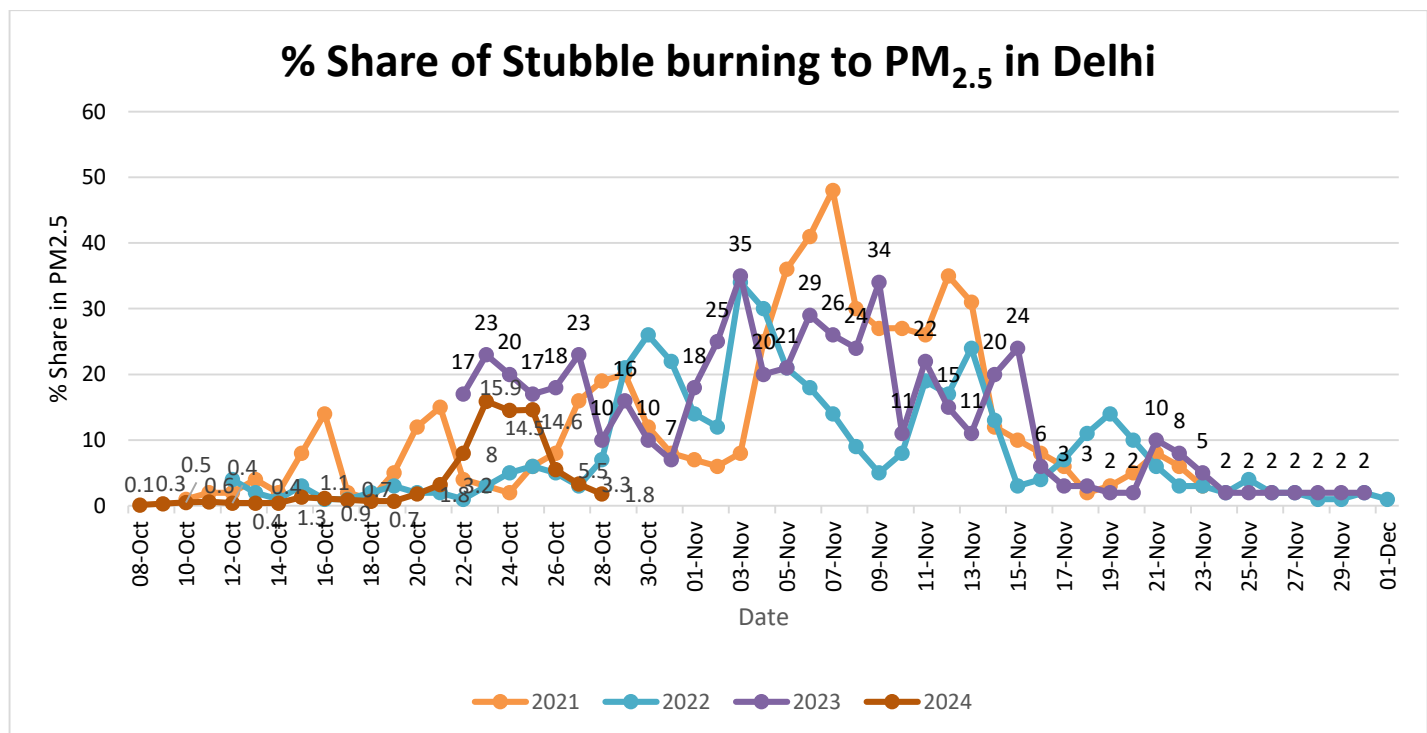

Hotspots for Today: *Details given below

Delhi	Mundka, Narela, Bawana, Alipur, Anand Vihar	Ghaziabad	Sanjay Nagar, Vasundhara
Faridabad	Sector 11, New Industrial Town	Greater Noida	Knowledge Park - V
Gurugram	NISE Gwal Pahari	Noida	Sector - 125, Sector-116

Forecast by IITM(Delhi):

	Oct 30, 2024	Oct 31, 2024	Nov 01, 2024
AQI Category	Very Poor	Very Poor	Very Poor

Wind Forecast for Delhi:

	Wind speed (at surface) in km/h		Wind speed (at 900 m) in km/h	Wind Direction	
	As per IMD (range)	As per windy.com (at 16:00 hrs.)	As per windy.com (at 16:00hrs)	As per IMD	As per windy.com at 900m
Oct 30, 2024	06-10	08	16	VAR	NW
Oct 31, 2024	08-16	09	34	NW	NW
Nov 01, 2024	06-16	09	28	NW/ESE	W

IMD Alert for Tomorrow (30.10.2024):

The air quality is likely to be in Very Poor category from 30.10.2024 to 01.11.2024. The predominant surface wind is likely to be Variable in direction in Delhi with wind speed 06-10 kmph, mist in the morning and mainly clear sky on 30.10.2024. Ventilation index is likely to be 3000 m²/s.

Active Fire Events (AFE):

Date	Punjab		Haryana	
	No. of AFE on the day	Total AFE since September 15	No. of AFE on the day	Total AFE since September 15
28.10.2024	142	2137	13	726
28.10.2023	127	4186	14	1019
28.10.2022	2067	10214	123	1701

% Share of Stubble burning to PM_{2.5} in Delhi

28.10.2024 *As per IITM, the impact of stubble burning is ~ 1.8 %