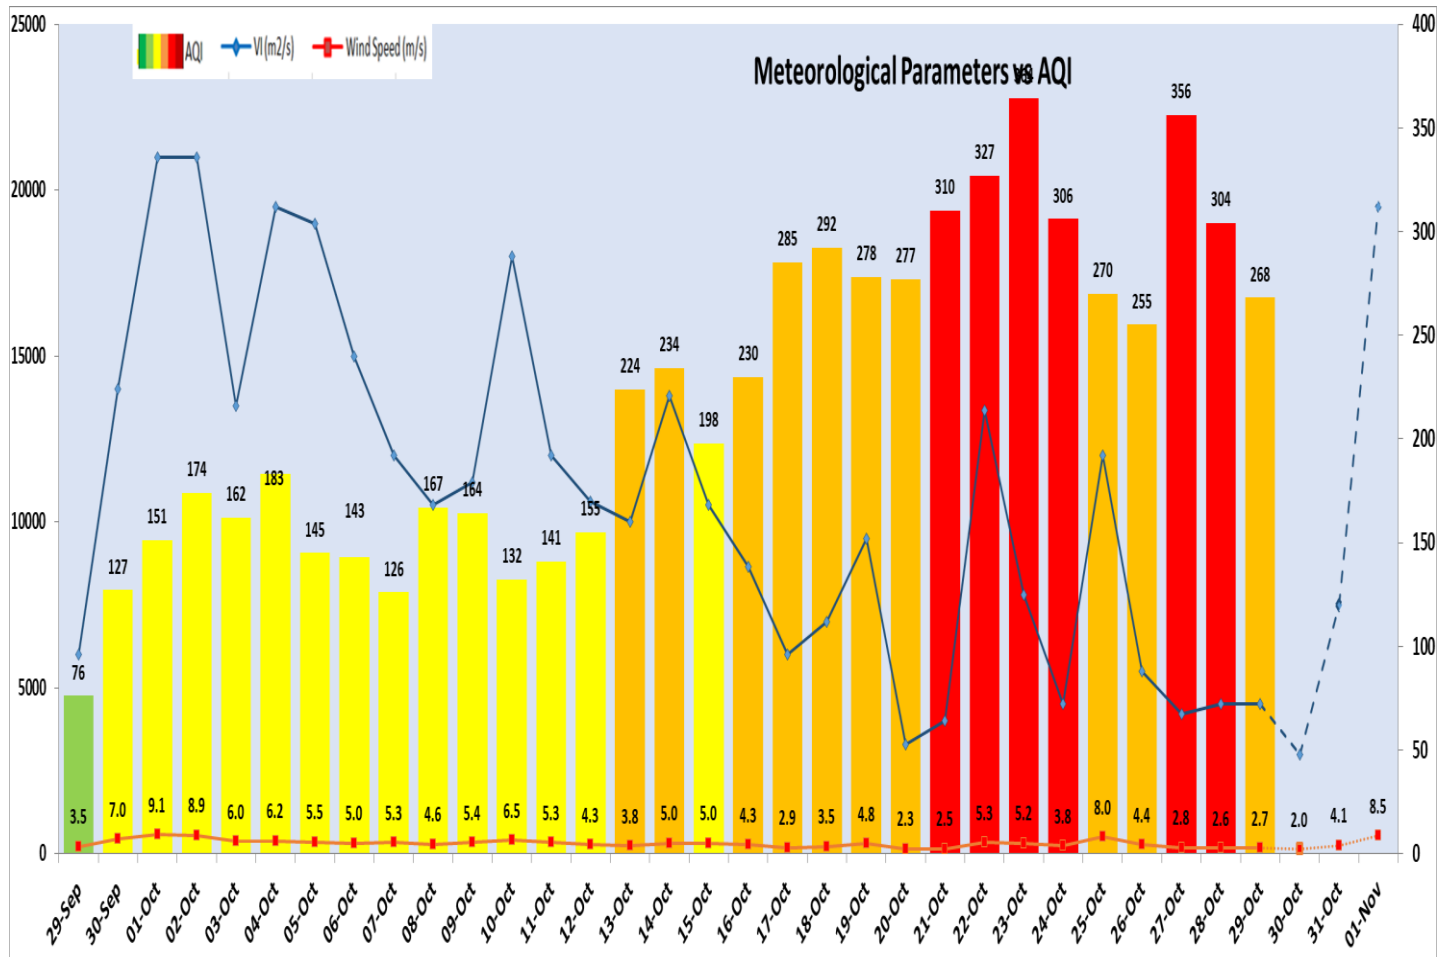

Delhi Temperature in (°C)

Date	Minimum	Maximum
26-10-2024	18.6	34.0
27-10-2024	20.1	33.0
28-10-2024	20.4	34.2
29-10-2024	20.3	34.4

*Hotspots for Today

City	Station Name	AQI value	Air Quality	Prominent Pollutant
Delhi	Mundka, Delhi - DPCC	324	Very Poor	PM₁₀
	Narela, Delhi - DPCC	322	Very Poor	PM₁₀
	Bawana, Delhi - DPCC	321	Very Poor	PM_{2.5}
	Alipur, Delhi - DPCC	316	Very Poor	PM_{2.5}
	Anand Vihar, Delhi - DPCC	311	Very Poor	PM_{2.5}
Faridabad	Sector 11, Faridabad - HSPCB	222	Poor	PM_{2.5}
	New Industrial Town, Faridabad - HSPCB	178	Moderate	PM₁₀
Gurugram	NISE Gwal Pahari, Gurugram - IMD	311	Very Poor	PM_{2.5}
Ghaziabad	Sanjay Nagar, Ghaziabad - UPPCB	277	Poor	PM_{2.5}
	Vasundhara, Ghaziabad - UPPCB	232	Poor	PM_{2.5}
Greater Noida	Knowledge Park - V, Greater Noida - UPPCB	235	Poor	PM₁₀
Noida	Sector - 125, Noida - UPPCB	251	Poor	PM₁₀
	Sector-116, Noida - UPPCB	217	Poor	PM_{2.5}