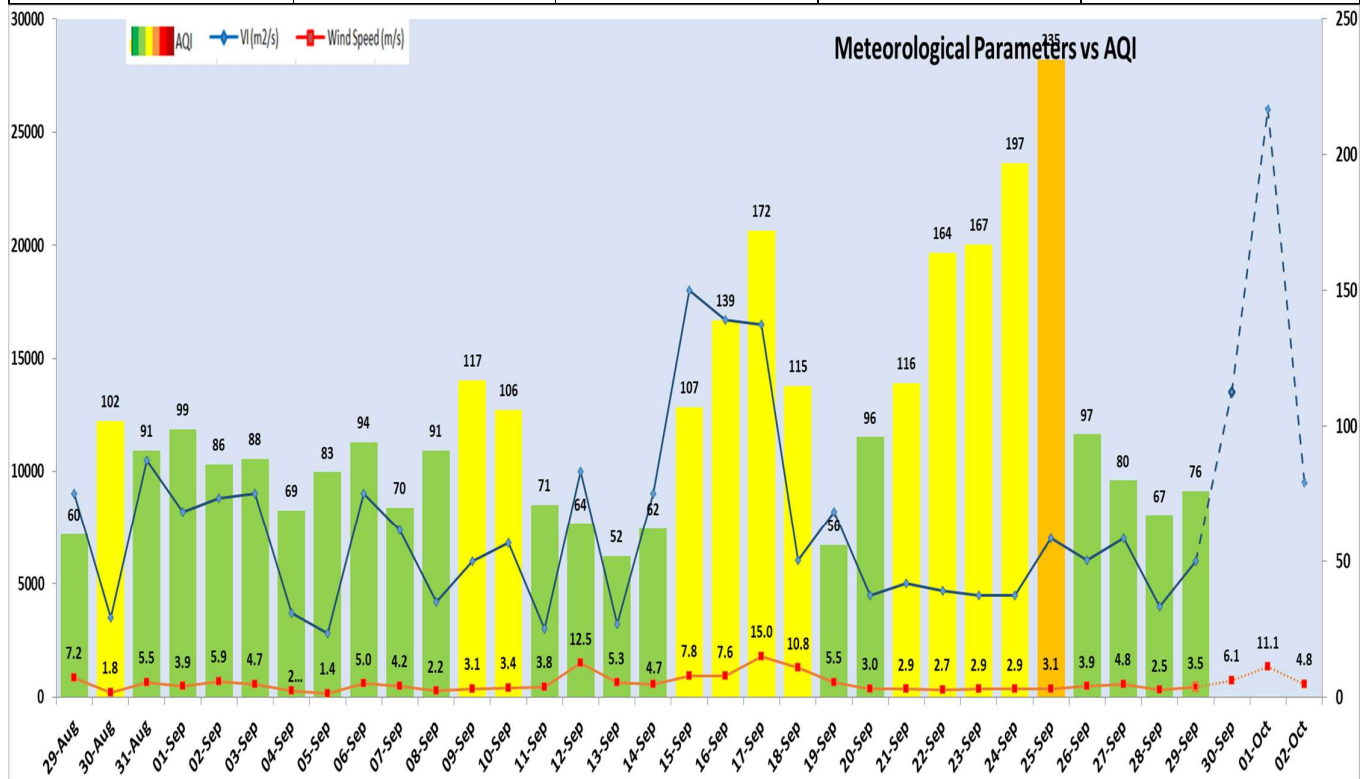

Hotspots for Today:

*Details given below

Delhi	Nehru Nagar, New Moti Bagh, Mundka, Wazirpur, Aya Nagar	Ghaziabad	Vasundhara, Loni
Faridabad	Sector 11	Greater Noaqida	Knowledge Park - V
Gurugram	Sector-51	Noida	Sector – 1, Sector-125

Forecast by IITM(Delhi):

	Sept 30, 2024	Oct 01, 2024	Oct 02, 2024
AQI Category	Moderate	Moderate	Moderate

Wind Forecast for Delhi:

	Wind speed (at surface) in km/h		Wind speed (at 900 m) in km/h	Wind Direction	
	As per IMD (range)	As per windy.com (at 16:00 hrs.)	As per windy.com (at 16:00hrs)	As per IMD	As per windy.com at 900m
Sept 30, 2024	04 TO 20	06	23	NW	NW
Oct 01, 2024	08 TO 20	06	32	NW	W
Oct 02, 2024	12 TO 16	06	31	VAR	W

IMD Alert for Tomorrow (30.09.2024):

The air quality is likely to be in Moderate category from 30.09.2024 to 02.10.2024. The predominant surface wind is likely to be coming from Northwest directions in Delhi with wind speed 04-20 kmph and partly cloudy sky on 30.09.2024. Ventilation index is likely to be 13500 m²/s.

Active Fire Events (AFEs):

Date	Punjab		Haryana	
	No. of AFE on the day	Total AFE since September 15	No. of AFE on the day	Total AFE since September 15
28.09.2024	00	98	00	80
28.09.2023	33	65	08	32
28.09.2022	00	139	00	01