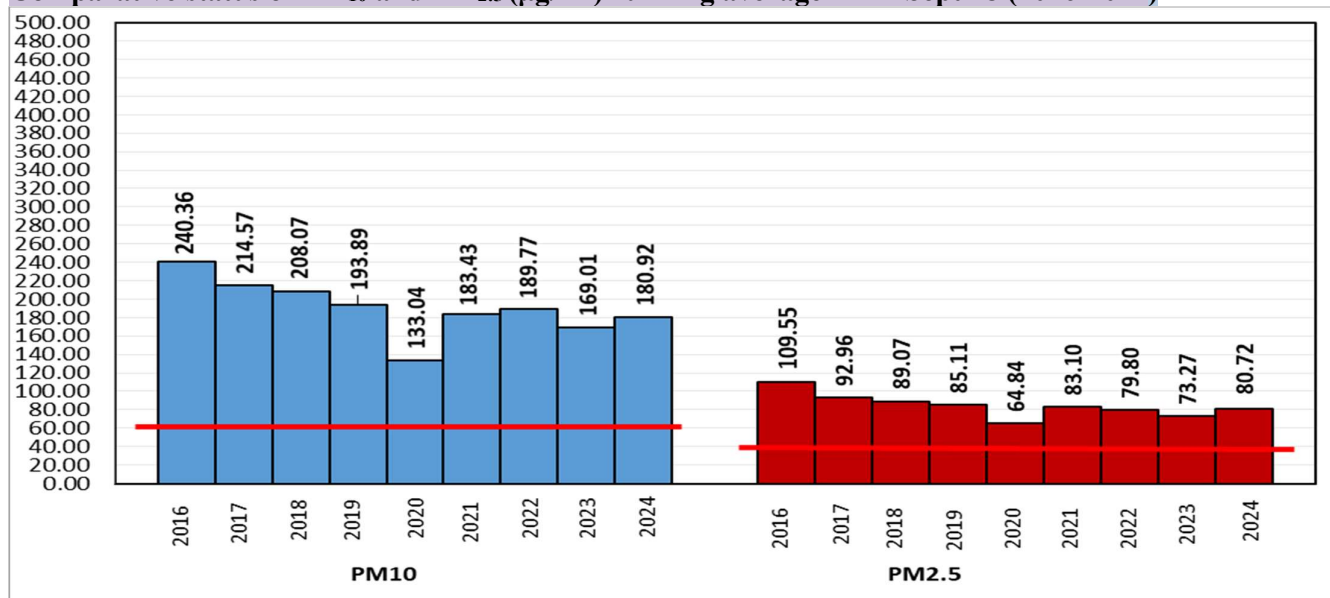

Central Pollution Control Board

Air Quality Status for Delhi & NCR

Dated – September 29, 2024

Current Air Quality Status:

▪ Air Quality Index (AQI) (Average of past 24 hours at 4 PM) in comparison with last two years

	2024			2023			2022		
	Air Quality	AQI Value	Prominent Pollutant	Air Quality	AQI Value	Prominent Pollutant	Air Quality	AQI Value	Prominent Pollutant
Delhi	Satisfactory	76↑	PM ₁₀ , PM _{2.5} , O ₃	Moderate	156↑	PM _{2.5} , O ₃	Moderate	151↑	PM ₁₀ , PM _{2.5}
Faridabad	Satisfactory	62	PM ₁₀ , PM _{2.5}	Moderate	167↑	PM ₁₀ , PM _{2.5}	Moderate	167↑	PM ₁₀
Ghaziabad	Satisfactory	70↑	PM ₁₀ , O ₃	Moderate	172↑	PM ₁₀	Moderate	166↑	PM ₁₀ , PM _{2.5}
Greater Noida	Satisfactory	97↑	PM ₁₀	Poor	284↑	PM ₁₀	Moderate	183↑	PM ₁₀
Gurugram	Satisfactory	78↑	PM _{2.5}	Poor	222↑	PM _{2.5}	Moderate	190↑	PM ₁₀ , PM _{2.5}
Noida	Satisfactory	73↑	PM ₁₀ , NO ₂ , CO	Moderate	170↑	O ₃	Moderate	147↓	PM _{2.5} , PM ₁₀

Comparative status of PM₁₀ and PM_{2.5} (µg/m³) running average – Till Sept 28 (2016-2024)

*Red line shows the annual average concentration standards for PM₁₀ and PM_{2.5}.

▪ Daily Average of Particulates in Delhi (24 hourly average value; from 06:00am of 28.09.24 to 06:00 am of 29.09.24)