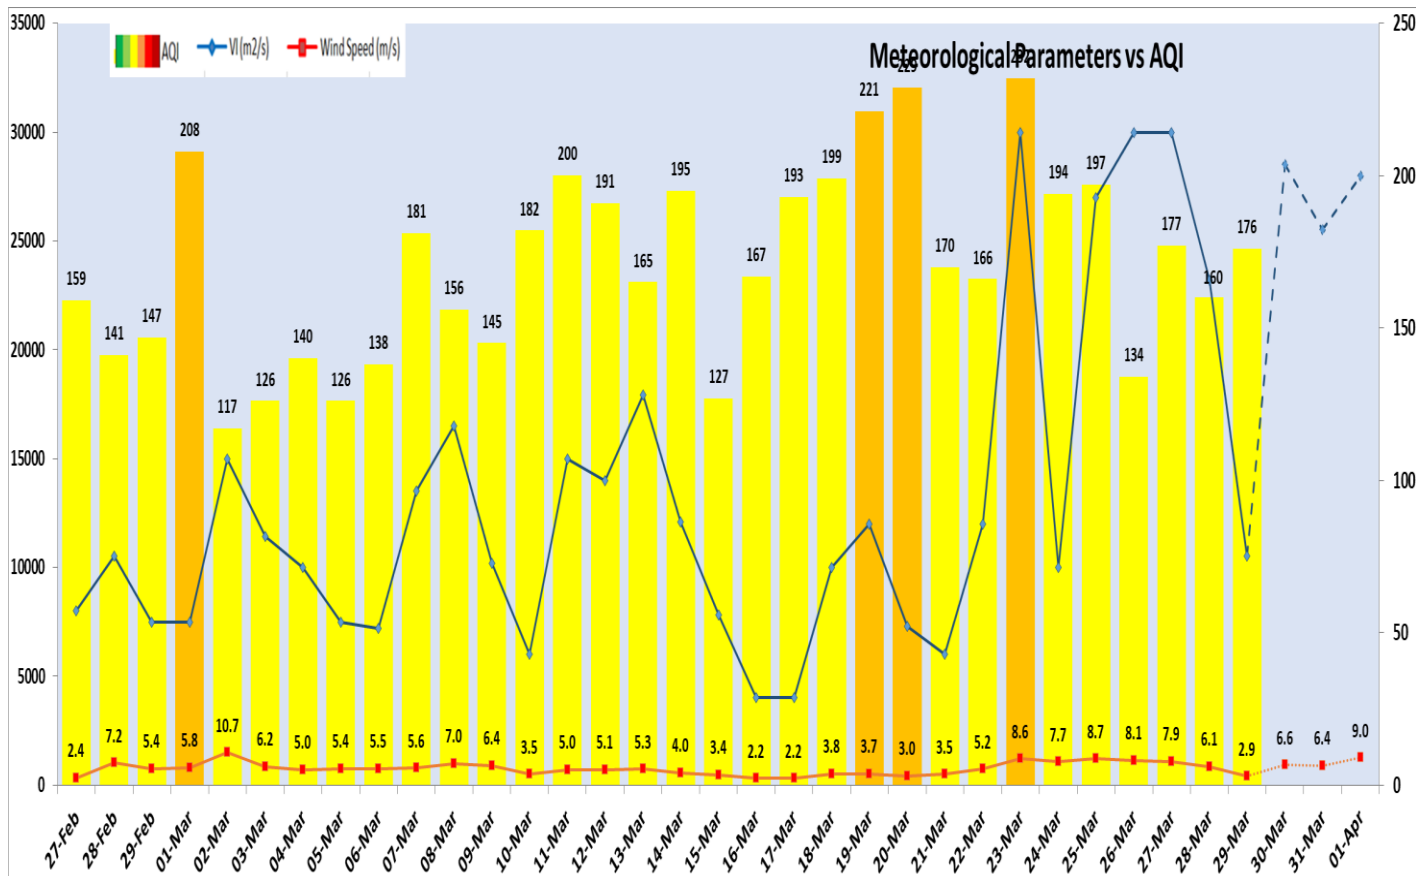

Comparative status of PM₁₀ and PM_{2.5} (µg/m³) running average – Till March 28 (2016-2024)

*Red line shows the annual average concentration standards for PM₁₀ and PM_{2.5}.

Daily Average of Particulates in Delhi (24 hourly average value; from 06:00am of 28.03.24 to 06:00 am of 29.03.24)

Forecast by IITM(Delhi):

	Mar 30, 2024	Mar 31, 2024	Apr 01, 2024
AQI Category	Moderate	Moderate	Moderate

Wind Forecast for Delhi:

	Wind speed (at surface) in km/h		Wind speed (at 900 m) in km/h	Wind Direction	
	As per IMD (range)	As per windy.com (at 16:00 hrs.)	As per windy.com (at 16:00hrs)	As per IMD	As per windy.com at 900m
Mar 30. 2024	08-20	08	09	NW	NW
Mar 31. 2024	08-16	16	31	NW	W
Apr 01. 2024	08-20	16	27	NW	W

Delhi Temperature in (°C)		
Date	Minimum	Maximum
26-03-2024	17.7	33.2
27-03-2024	19.4	34.6
28-03-2024	21.2	37.0
29-03-2024	20.5	37.0

▪ Hotspots for Today

City	Station Name	AQI value	Air Quality	Prominent Pollutant
Delhi	Jawaharlal Nehru Stadium, Delhi - DPCC	269	Poor	Ozone
	Major Dhyan Chand National Stadium, Delhi - DPCC	265	Poor	Ozone
	Lodhi Road, Delhi - IITM	260	Poor	PM _{2.5}
	Mundka, Delhi - DPCC	216	Poor	PM _{2.5}
	Chandni Chowk, Delhi - IITM	208	Poor	PM _{2.5}
Faridabad	New Industrial Town, Faridabad - HSPCB	264	Poor	PM _{2.5}
	Sector 11, Faridabad - HSPCB	195	Moderate	PM _{2.5}
Gurugram	Teri Gram, Gurugram - HSPCB	215	Poor	PM ₁₀
	Sector-51, Gurugram - HSPCB	196	Moderate	PM _{2.5}
Ghaziabad	Indirapuram, Ghaziabad - UPPCB	141	Moderate	PM ₁₀
	Sanjay Nagar, Ghaziabad - UPPCB	130	Moderate	PM ₁₀
Greater Noida	Knowledge Park - III, Greater Noida - UPPCB	192	Moderate	PM ₁₀
Noida	Sector-1, Noida - UPPCB	187	Moderate	Ozone
	Sector - 125, Noida - UPPCB	168	Moderate	Ozone