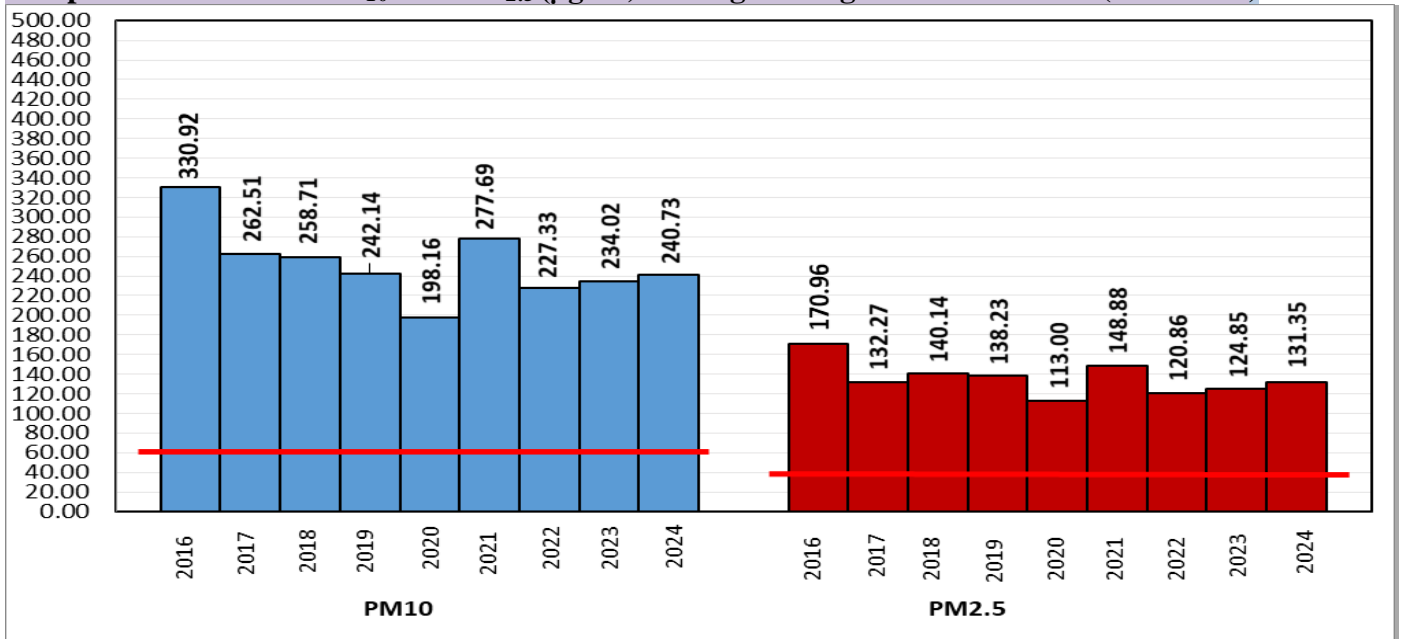

Central Pollution Control Board

Air Quality Status for Delhi & NCR

Dated – March 29, 2024

Current Air Quality Status:

Air Quality Index (AQI) (Average of past 24 hours at 4 PM) in comparison with last two years

	2024			2023			2022		
	Air Quality	AQI Value	Prominent Pollutant	Air Quality	AQI Value	Prominent Pollutant	Air Quality	AQI Value	Prominent Pollutant
Delhi	Moderate	176↑	O3, PM2.5	Moderate	198↑	PM2.5	Poor	274↑	PM2.5, PM10
Faridabad	Moderate	185↑	PM10, PM2.5	Moderate	161↑	PM2.5	Poor	242↓	PM2.5
Ghaziabad	Moderate	128↑	PM10	Moderate	187↑	O3	Very Poor	338↑	PM10
Greater Noida	Moderate	180↓	PM10	Poor	225↑	PM10	Poor	229↓	PM10
Gurugram	Moderate	173↑	PM10, PM2.5 CO	Moderate	189↑	PM2.5	Poor	266↑	PM2.5, PM10
Noida	Moderate	155↑	O3, PM10	Moderate	158↑	PM10, PM2.5	Poor	217↓	PM10

*Data available for 38(2024), 38(2023), 31(2022) stations in Delhi today. # ↑, ↓ arrows indicate a decrease/increase as compared to the value on the previous day.

Comparative status of AQI - Delhi from 01 January to 29 March 2016-2024

Comparative status of PM₁₀ and PM_{2.5} (µg/m³) running average – Till March 28 (2016-2024)

*Red line shows the annual average concentration standards for PM₁₀ and PM_{2.5}.

Daily Average of Particulates in Delhi (24 hourly average value; from 06:00am of 28.03.24 to 06:00 am of 29.03.24)