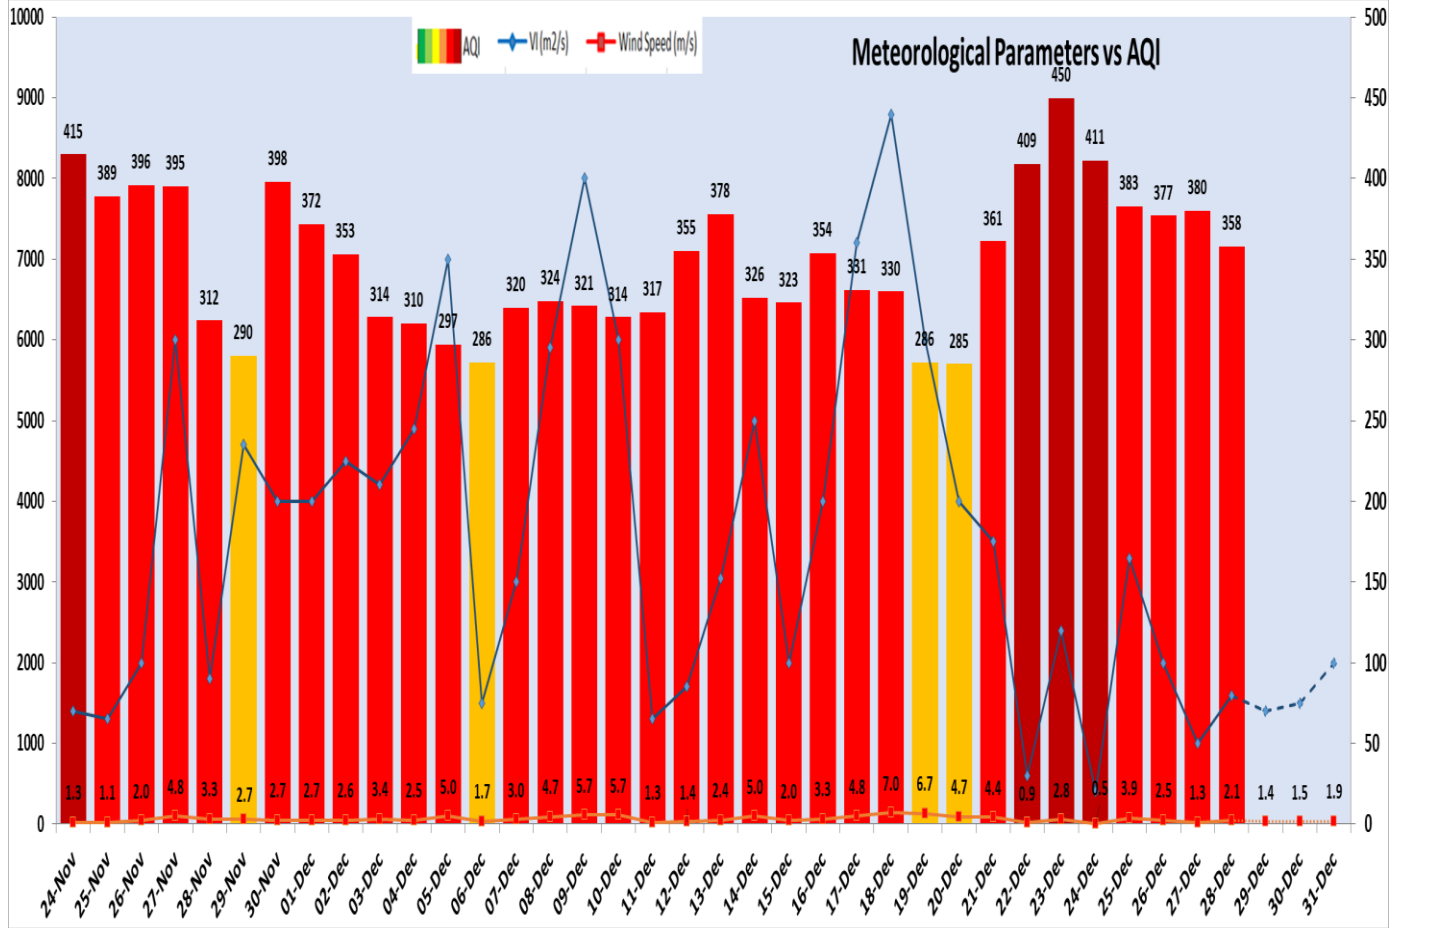

**Forecast by IITM (Delhi):**

	Dec 29, 2023	Dec 30, 2023	Dec 31, 2023
<b>AQI Category</b>	Very Poor	Very Poor	Very Poor

**Wind Forecast for Delhi:**

	Wind speed (at surface) in km/h		Wind speed (at 900 m) in km/h	Wind Direction	
	As per IMD (range)	As per windy.com (at 16:00 hrs.)	As per windy.com (at 16:00hrs)	As per IMD	As per windy.com at 900m
Dec 29. 2023	04-06	5	04	SE/E	E
Dec 30. 2023	06-08	7	02	SE/E	N
Dec 31. 2023	04-06	7	04	E/NE	W

Delhi Temperature in (°C)		
Date	Minimum	Maximum
25-12-2023	7.8	25.9
26-12-2023	7.0	23.6
27-12-2023	7.8	23.8
28-12-2023	8.4	22.0

▪ **Hotspots for Today**

City	Station Name	AQI value	Air Quality	Prominent Pollutant
Delhi	Anand Vihar, Delhi - DPCC	424	Severe	PM <sub>2.5</sub>
	Nehru Nagar, Delhi - DPCC	409	Severe	PM <sub>2.5</sub>
	Jahangirpuri, Delhi - DPCC	405	Severe	PM <sub>2.5</sub>
	Patparganj, Delhi - DPCC	405	Severe	PM <sub>2.5</sub>
	ITO, Delhi - CPCB	401	Severe	PM <sub>2.5</sub>
Faridabad	New Industrial Town, Faridabad - HSPCB	356	Very Poor	PM <sub>2.5</sub>
	Sector- 16A, Faridabad - HSPCB	346	Very Poor	PM <sub>2.5</sub>
Gurugram	Teri Gram, Gurugram - HSPCB	267	Poor	PM <sub>2.5</sub>
	NISE Gwal Pahari, Gurugram - IMD	249	Poor	PM <sub>2.5</sub>
	Sector-51, Gurugram - HSPCB	245	Poor	PM <sub>2.5</sub>
Ghaziabad	Vasundhara, Ghaziabad - UPPCB	344	Very Poor	PM <sub>2.5</sub>
	Sanjay Nagar, Ghaziabad - UPPCB	342	Very Poor	PM <sub>2.5</sub>
Greater Noida	Knowledge Park - V, Greater Noida - UPPCB	382	Very Poor	PM <sub>2.5</sub>
Noida	Sector-116, Noida - UPPCB	377	Very Poor	PM <sub>2.5</sub>
	Sector - 62, Noida - IMD	374	Very Poor	PM <sub>2.5</sub>
	Sector-1, Noida - UPPCB	355	Very Poor	PM <sub>2.5</sub>