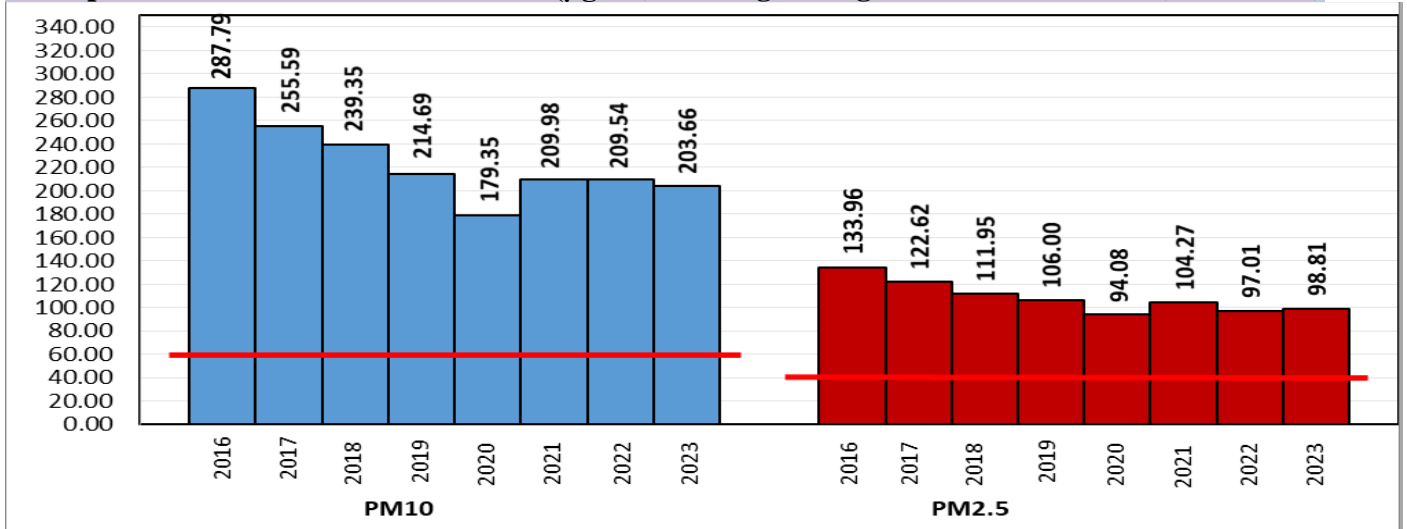

Current Air Quality Status:

Air Quality Index (AQI) (Average of past 24 hours at 4 PM) in comparison with last two years

	2023			2022			2021(Covid- Year)		
	Air Quality	AQI Value	Prominent Pollutant	Air Quality	AQI Value	Prominent Pollutant	Air Quality	AQI Value	Prominent Pollutant
Delhi	Very Poor	358↓	PM2.5	Very Poor	321↓	PM2.5	Very Poor	305↑	PM2.5
Faridabad	Poor	293↓	PM2.5	Poor	248↓	PM2.5	Poor	300↑	PM2.5
Ghaziabad	Very Poor	318↓	PM2.5	Poor	269↓	PM2.5	Poor	286↑	PM2.5
Greater Noida	Very Poor	360↑	PM2.5	Poor	286↓	PM2.5	Poor	288↑	PM2.5
Gurugram	Poor	219↓	PM2.5	Poor	261↑	PM2.5	Poor	283↑	PM2.5
Noida	Very Poor	351↓	PM2.5	Poor	264↓	PM2.5	Poor	274↑	PM2.5

*Data available for 38(2023), 39(2022), 36(2021) stations in Delhi today. # ↑, ↓ arrows indicate a decrease/increase as compared to the value on the previous day.

Comparative status of AQI - Delhi from 01 January to 28 December 2016-2023

Category	Year	2016	2017	2018	2019	2020	2021	2022	2023	2016	2017	2018	2019	2020	2021	2022	2023
	No. of days	351	362	362	362	363	362	362	362	2016	2017	2018	2019	2020	2021	2022	2023
Good (0–50)		0	2	0	2	4	1	3	1								
Satisfactory (51–100)		24	45	53	59	96	72	65	60	110	153	158	182	227	197	163	206
Moderate (101–200)		86	106	105	121	127	124	95	145								
Poor (201–300)		120	114	113	103	73	78	130	77								
Very Poor (301–400)		96	86	73	55	48	63	63	64	241	209	204	180	136	165	199	156
Severe (>401)		25	9	18	22	15	24	6	15								

Comparative status of PM₁₀ and PM_{2.5} (µg/m³) running average - Till December 27 (2016- 2023)

*Red line shows the annual average concentration standards for PM₁₀ and PM_{2.5}.

Daily Average of Particulates in Delhi (24 hourly average value; from 06:00am of 27.12.23 to 06:00 am of 28.12.23)

Date ↓ / parameter →	PM_{2.5} (µg/m³)	PM₁₀ (µg/m³)
27- December -2023	237↓	360↓