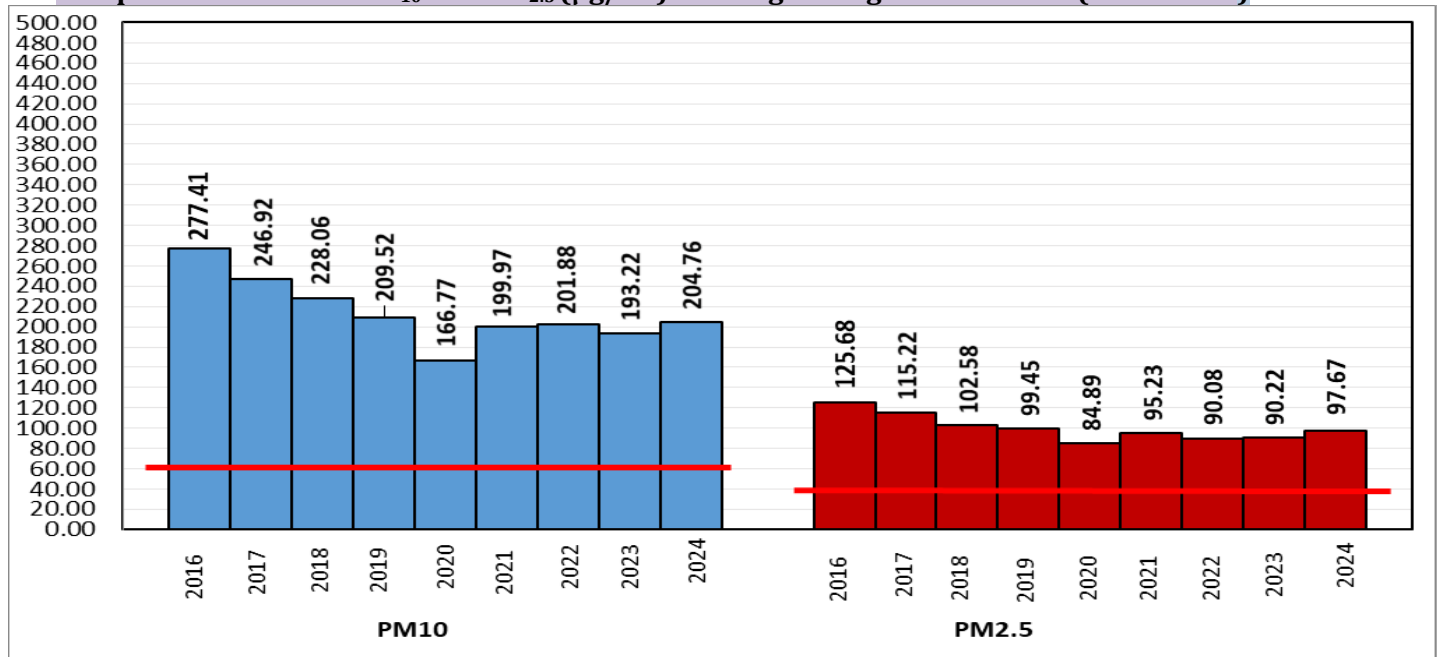

Central Pollution Control Board

Air Quality Status for Delhi & NCR

Dated – November 28, 2024

Current Air Quality Status:

Air Quality Index (AQI) (Average of past 24 hours at 4 PM) in comparison with last two years

	2024			2023			2022		
	Air Quality	AQI Value	Prominent Pollutant	Air Quality	AQI Value	Prominent Pollutant	Air Quality	AQI Value	Prominent Pollutant
Delhi	Very Poor	325↑	PM ₁₀ , PM _{2.5}	Very Poor	312↓	PM _{2.5}	Very Poor	333↑	PM ₁₀ , PM _{2.5}
Faridabad	Moderate	165↓	PM ₁₀ , PM _{2.5}	Poor	250↓	PM _{2.5}	Very Poor	314↑	PM _{2.5}
Ghaziabad	Poor	240↑	PM _{2.5}	Poor	250↓	PM _{2.5}	Very Poor	305↑	PM ₁₀
Greater Noida	Poor	276↑	PM ₁₀ , PM _{2.5}	Poor	274↓	PM _{2.5}	Very Poor	382↑	PM ₁₀ , PM _{2.5}
Gurugram	Poor	243↑	PM _{2.5}	Moderate	196↓	PM _{2.5}	Poor	283↓	PM _{2.5}
Noida	Poor	233↑	PM _{2.5}	Poor	261↓	PM _{2.5}	Very Poor	330↑	PM _{2.5}

Comparative status of PM₁₀ and PM_{2.5} (µg/m³) running average - Till Nov 27 (2016-2024)

*Red line shows the annual average concentration standards for PM₁₀ and PM_{2.5}.

Daily Average of Particulates in Delhi (24 hourly average value; from 06:00am of 27.11.24 to 06:00 am of 28.11.24)