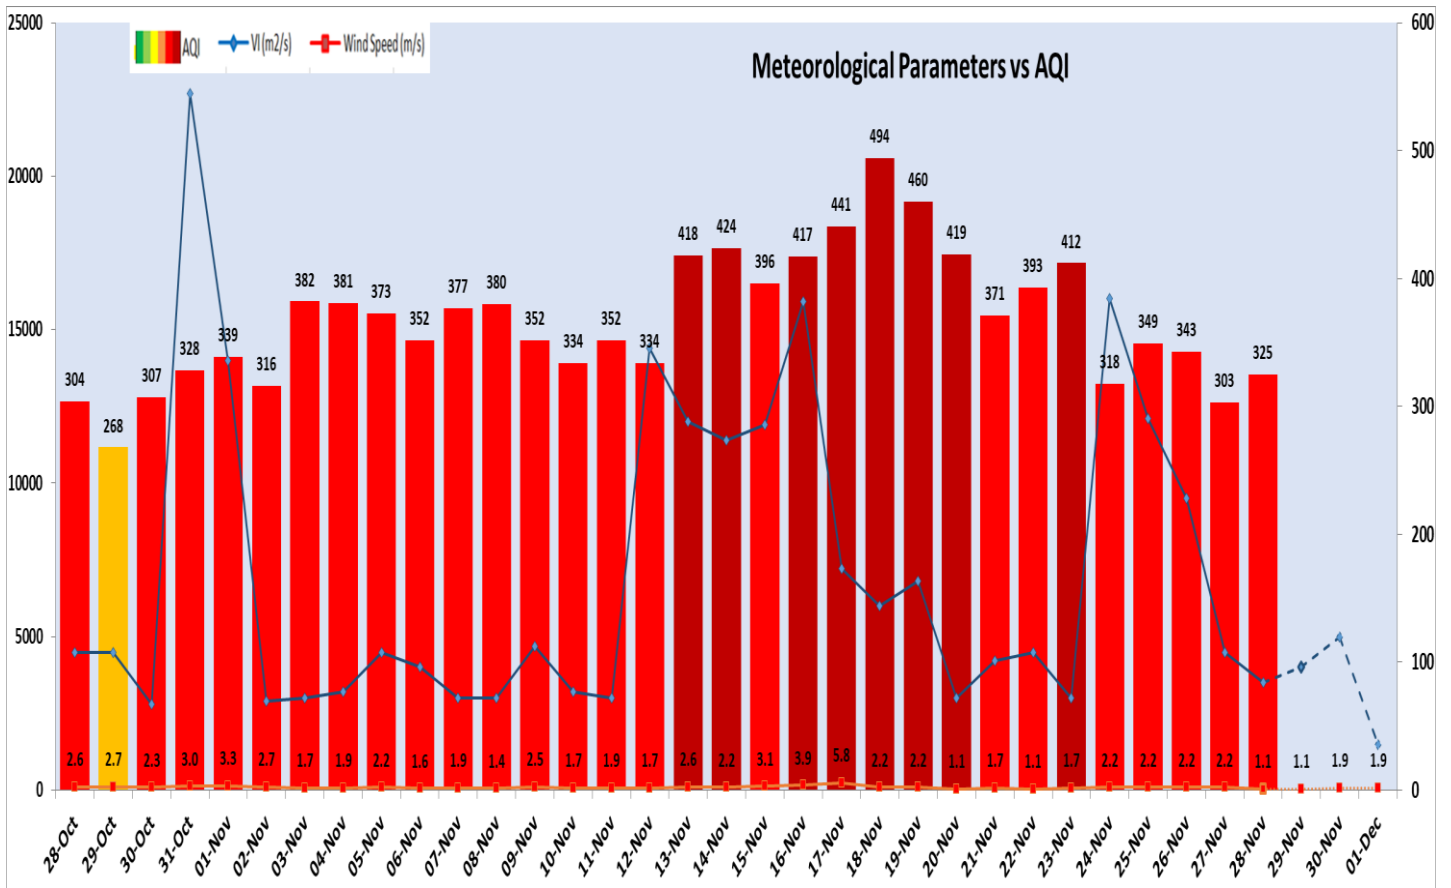

Delhi Temperature in (°C)*

Date	Minimum	Maximum
25-11-2024	14.0	29.1
26-11-2024	11.9	25.8
27-11-2024	10.4	26.7
28-11-2024	10.1	27.3

* Source – IMD (08:30 hrs.)

*Hotspots for Today

City	Station Name	AQI value	Air Quality	Prominent Pollutant
Delhi	Mundka, Delhi - DPCC	394	Very Poor	PM₁₀
	Bawana, Delhi - DPCC	383	Very Poor	PM_{2.5}
	Jahangirpuri, Delhi - DPCC	377	Very Poor	PM_{2.5}
	Shadipur, Delhi - CPCB	371	Very Poor	PM_{2.5}
	Anand Vihar, Delhi - DPCC	370	Very Poor	PM₁₀
Faridabad	New Industrial Town, Faridabad - HSPCB	218	Poor	PM₁₀
	Sector 11, Faridabad - HSPCB	170	Moderate	PM_{2.5}
Gurugram	NISE Gwal Pahari, Gurugram - IMD	293	Poor	PM_{2.5}
	Vikas Sadan, Gurugram - HSPCB	266	Poor	PM_{2.5}
Ghaziabad	Indirapuram, Ghaziabad - UPPCB	282	Poor	PM_{2.5}
	Loni, Ghaziabad - UPPCB	271	Poor	PM_{2.5}
	Vasundhara, Ghaziabad - UPPCB	246	Poor	PM_{2.5}
Greater Noida	Knowledge Park - V, Greater Noida - UPPCB	302	Very Poor	PM₁₀
Noida	Sector - 62, Noida - IMD	283	Poor	PM_{2.5}
	Sector-116, Noida - UPPCB	259	Poor	PM_{2.5}