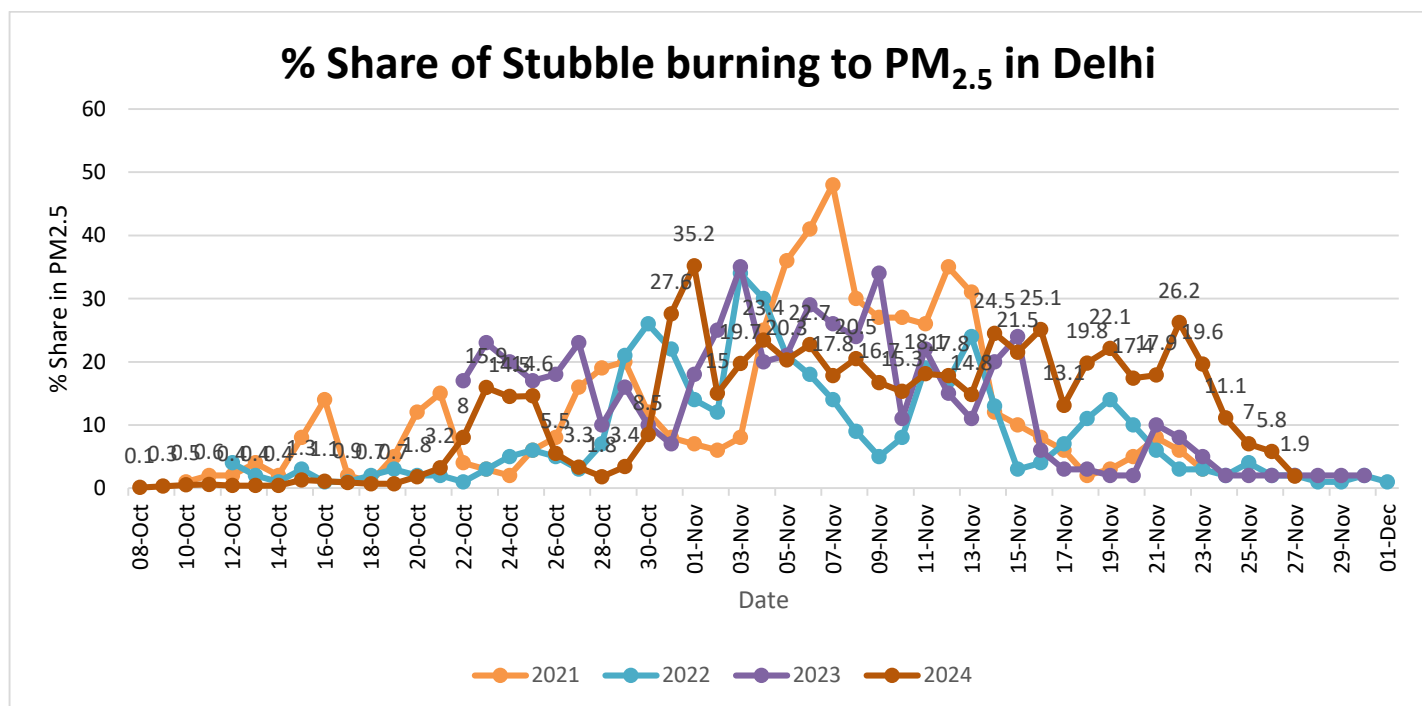

Forecast by IITM(Delhi):			
	Nov 29, 2024	Nov 30, 2024	Dec 01, 2024
AQI Category	Very Poor	Very Poor	Very Poor

Wind Forecast for Delhi:					
	Wind speed (at surface) in km/h		Wind speed (at 900 m) in km/h	Wind Direction	
	As per IMD (range)	As per windy.com (at 16:00 hrs.)	As per windy.com (at 16:00hrs)	As per IMD	As per windy.com at 900m
Nov 29, 2024	02-06	05	13	N	N
Nov 30, 2024	02-12	06	27	NW/W	NW
Dec 01, 2024	02-12	05	21	NW/NNW	NW

IMD Alert for Tomorrow (29.11.2024):

The air quality is likely to be in Very Poor category from 29.11.2024 to 01.12.2024. The predominant surface wind is likely to be from variable direction with speed less than 04 kmph during morning hours. Smog/ moderate to dense fog is likely in the morning. The wind speed will increase thereafter becoming less than 06 kmph from variable direction during afternoon. It will decrease thereafter becoming less than 04 kmph from variable direction during evening and night. Smog/ shallow fog is likely in the evening/night and mainly clear sky on 29.11.2024. Ventilation index is likely to be 4000 m²/s.

Active Fire Events (AFE):

Date	Punjab		Haryana	
	No. of AFE on the day	Total AFE since September 15	No. of AFE on the day	Total AFE since September 15
27.11.2024	41	10821	15	1373
27.11.2023	00	36614	01	2285
27.11.2022	12	49888	08	3629

% Share of Stubble burning to PM_{2.5} in Delhi	
27.11.2024	*As per IITM, the impact of stubble burning is ~ 1.9 %