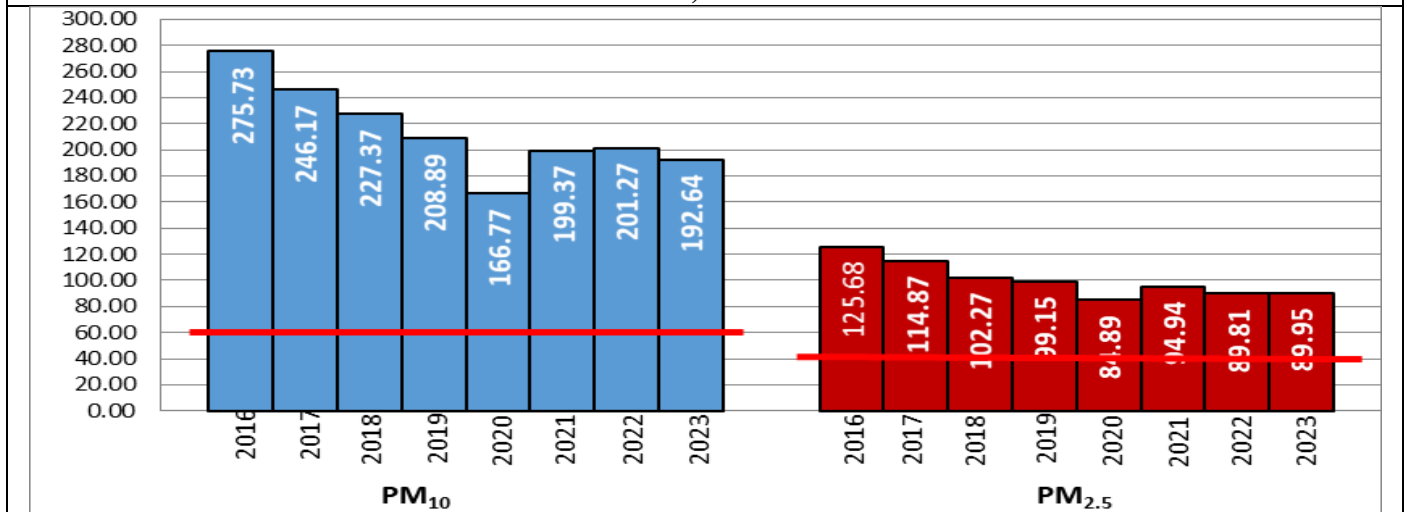

2023			2022			2021(Covid- Year)		
	Air Quality	AQI Value	Prominent Pollutant	Air Quality	AQI Value	Prominent Pollutant	Air Quality	AQI Value	Prominent Pollutant
Delhi	Very Poor	312↓	PM2.5	Very Poor	333↑	PM10, PM2.5	Severe	405↑	PM10, PM2.5
Faridabad	Poor	250↓	PM2.5	Very Poor	314↑	PM2.5	Severe	412↓	PM10, PM2.5
Ghaziabad	Poor	250↓	PM2.5	Very Poor	305↑	PM10	Very Poor	353↓	PM2.5
Greater Noida	Poor	274↓	PM2.5	Very Poor	382↑	PM10, PM2.5	Very Poor	346↓	PM10, PM2.5
Gurugram	Moderate	196↓	PM2.5	Poor	283↓	PM2.5	Very Poor	372↑	PM2.5
Noida	Poor	261↓	PM2.5	Very Poor	330↑	PM2.5	Very Poor	362↓	PM2.5

*Data available for 36(2023), 35(2022), 33(2021) stations in Delhi today. # ↑, ↓ arrows indicate a decrease/increase as compared to the value on the previous day.

Comparative status of AQI - Delhi from 01 January to 28 November 2016-2023

Category	Year	2016	2017	2018	2019	2020	2021	2022	2023	2016	2017	2018	2019	2020	2021	2022	2023
	No. of days	321	332	332	332	333	332	332	332	2016	2017	2018	2019	2020	2021	2022	2023
Good (0-50)		0	2	0	2	4	1	3	1								
Satisfactory (51-100)		24	45	53	58	96	72	65	60	110	151	157	177	226	197	160	206
Moderate (101-200)		86	104	104	117	126	124	92	145								
Poor (201-300)		118	104	109	96	64	70	127	72								
Very Poor (301-400)		75	70	54	43	32	48	41	42	211	181	175	155	107	135	172	126
Severe (>401)		18	7	12	16	11	17	4	12								

Comparative status of PM₁₀ and PM_{2.5} (µg/m³) running average - Till November 27 (2016-2023)

*Red line shows the annual average concentration standards for PM₁₀ and PM_{2.5}.

Daily Average of Particulates in Delhi (24 hourly average value; from 06:00am of 27.11.23 to 06:00 am of 28.11.23)

Date ↓ / parameter →	PM_{2.5} (µg/m³)	PM₁₀ (µg/m³)
27- November -2023	210↓	328↓