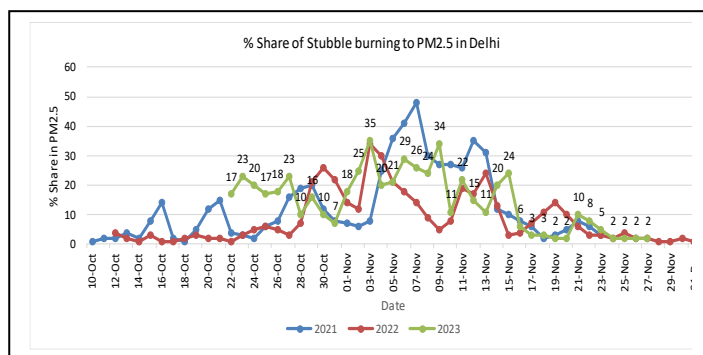

Hotspots for Today:

*Details given below

Delhi	ITO, Vivek Vihar, Sonia Vihar, Major Dhyan Chand National Stadium, Bawana	Ghaziabad	Loni, Vasundhara, Sanjay Nagar
Faridabad	Sector 30, Sector- 16A	Greater Noida	Knowledge Park -V
Gurugram	Teri Gram	Noida	Sector – 62, Sector - 116

Forecast by IITM (Delhi):

	Nov 28, 2023	Nov 29, 2023	Dec 01, 2023
AQI Category	Very Poor	Very Poor	Very Poor

Wind Forecast for Delhi:

	Wind speed (at surface) in km/h		Wind speed (at 900 m) in km/h	Wind Direction	
	As per IMD (range)	As per windy.com (at 16:00 hrs.)	As per windy.com (at 16:00hrs)	As per IMD	As per windy.com at 900m
Nov 29, 2023	08	03	08	SE/NE	E
Nov 30, 2023	10	05	10	SE	SE
Dec 01, 2023	04	07	15	N	N

IMD Alert for Tomorrow (29.11.2023):

The air quality is likely to be deteriorate and remain in Very Poor category from 29.11.2023 to 01.12.2023. The predominant surface wind is likely to be coming from Northeast/Southeast directions with wind speed upto 08 kmph, partly cloudy sky and shallow to moderate fog in the morning on 29.11.2023. Ventilation index is likely to be 1500 m²/s.

Active Fire Events (AFEs):

Date	Punjab		Haryana	
	Nos. on the day	Total since September 15	Nos. on the day	Total since September 15
27.11.2023	0	36614	1	2285
27.11.2022	12	49888	8	3629
27.11.2021	19	71286	28	6946

*As per IITM, the impact of stubble burning is ~2%