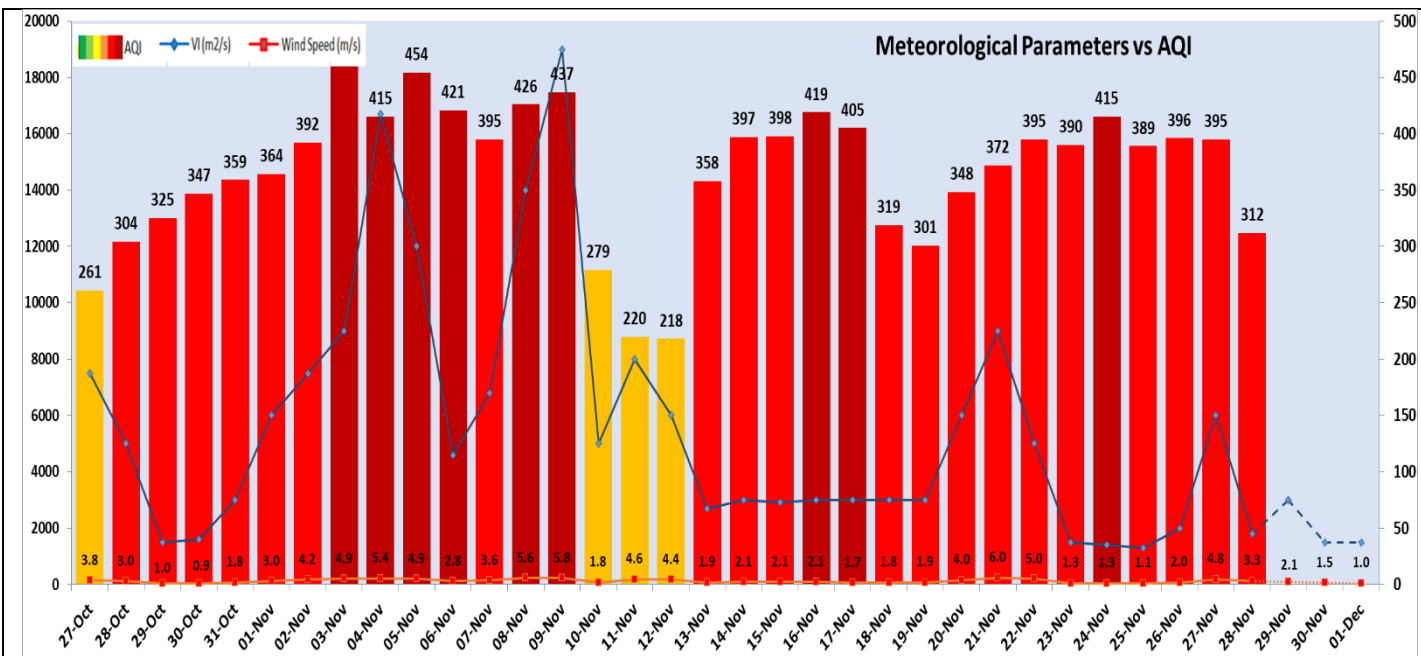

Hotspots for Today:

*Details given below

Delhi	ITO, Vivek Vihar, Sonia Vihar, Major Dhyan Chand National Stadium, Bawana	Ghaziabad	Loni, Vasundhara, Sanjay Nagar
Faridabad	Sector 30, Sector- 16A	Greater Noida	Knowledge Park -V
Gurugram	Teri Gram	Noida	Sector – 62, Sector - 116

Forecast by IITM (Delhi):

	Nov 28, 2023	Nov 29, 2023	Dec 01, 2023
AQI Category	Very Poor	Very Poor	Very Poor

Wind Forecast for Delhi:

	Wind speed (at surface) in km/h		Wind speed (at 900 m) in km/h	Wind Direction	
	As per IMD (range)	As per windy.com (at 16:00 hrs.)	As per windy.com (at 16:00hrs)	As per IMD	As per windy.com at 900m
Nov 29, 2023	08	03	08	SE/NE	E
Nov 30, 2023	10	05	10	SE	SE
Dec 01, 2023	04	07	15	N	N

IMD Alert for Tomorrow (29.11.2023):

The air quality is likely to be deteriorate and remain in Very Poor category from 29.11.2023 to 01.12.2023. The predominant surface wind is likely to be coming from Northeast/Southeast directions with wind speed upto 08 kmph, partly cloudy sky and shallow to moderate fog in the morning on 29.11.2023. Ventilation index is likely to be 1500 m²/s.

Active Fire Events (AFEs):

Date	Punjab		Haryana	
	Nos. on the day	Total since September 15	Nos. on the day	Total since September 15
27.11.2023	0	36614	1	2285
27.11.2022	12	49888	8	3629
27.11.2021	19	71286	28	6946

*As per IITM, the impact of stubble burning is ~2%