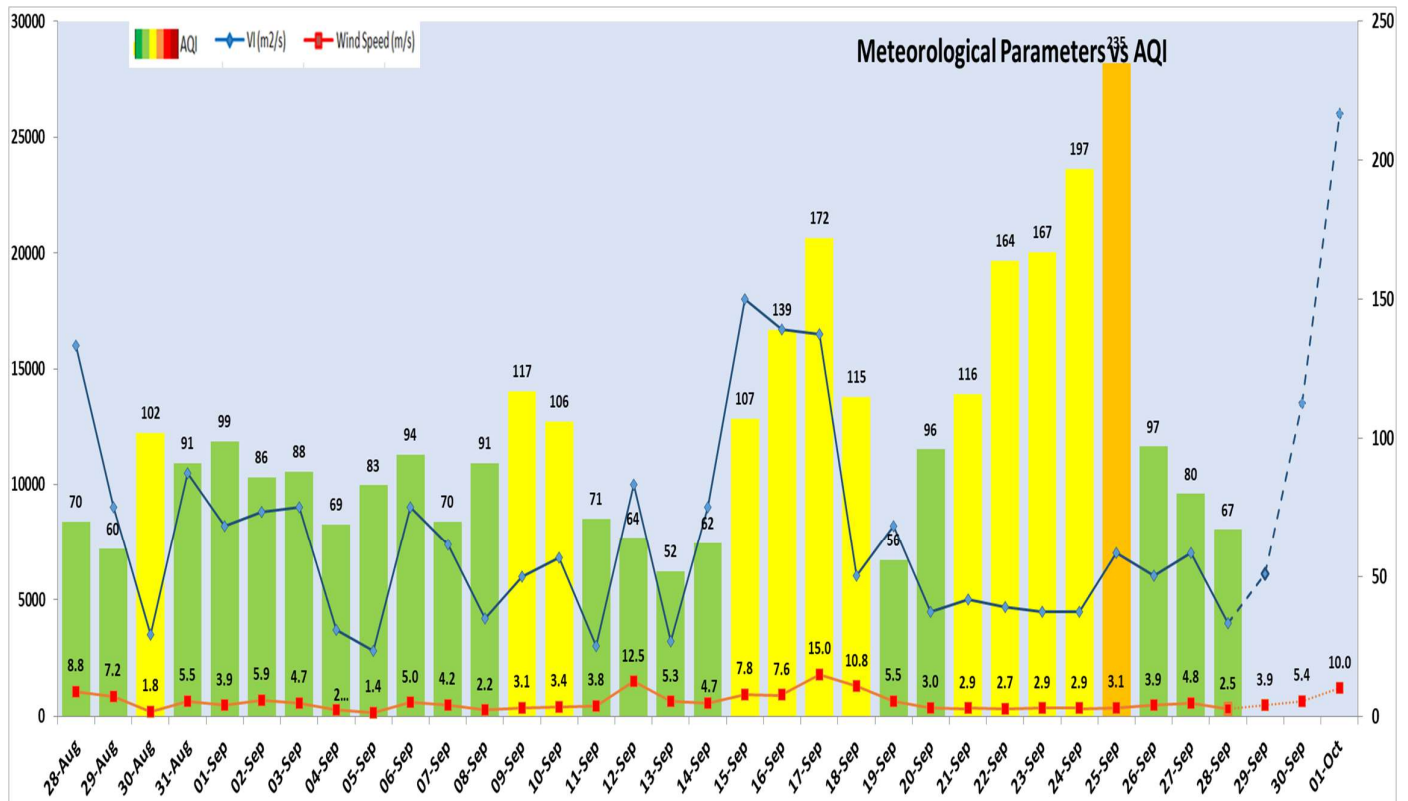

Hotspots for Today:

*Details given below

Delhi	Nehru Nagar, Wazirpur, Aya Nagar, Dr. Karni Singh Shooting Range, IHBAS, Dilshad Garden	Ghaziabad	Indirapuram, Loni
Faridabad	Sector 11	Greater Noaqrda	Knowledge Park - V
Gurugram	Sector-51, Vikas Sadan	Noida	Sector – 1, Sector-125

Forecast by IITM(Delhi):

	Sept 29, 2024	Sept 30, 2024	Oct 01, 2024
AQI Category	Satisfactory	Moderate	Moderate

Wind Forecast for Delhi:

	Wind speed (at surface) in km/h		Wind speed (at 900 m) in km/h	Wind Direction	
	As per IMD (range)	As per windy.com (at 16:00 hrs.)	As per windy.com (at 16:00hrs)	As per IMD	As per windy.com at 900m
Sept 29, 2024	10-08	02	07	VAR	N
Sept 30, 2024	04-12	06	25	VAR	NW
Oct 01, 2024	UPTO 12	06	34	VAR	W

IMD Alert for Tomorrow (29.09.2024):

The air quality is likely to be in Satisfactory category from 28.09.204 to 29.09.2024. The predominant surface wind is likely to be coming from variable directions in Delhi with wind speed 10-08 kmph and partly cloudy sky on 29.09.2024. Ventilation index is likely to be 6100 m²/s.

Active Fire Events (AFE):

Date	Punjab		Haryana	
	No. of AFE on the day	Total AFE since September 15	No. of AFE on the day	Total AFE since September 15
27.09.2024	00	98	05	80
27.09.2023	21	32	09	24
27.09.2022	00	139	00	01