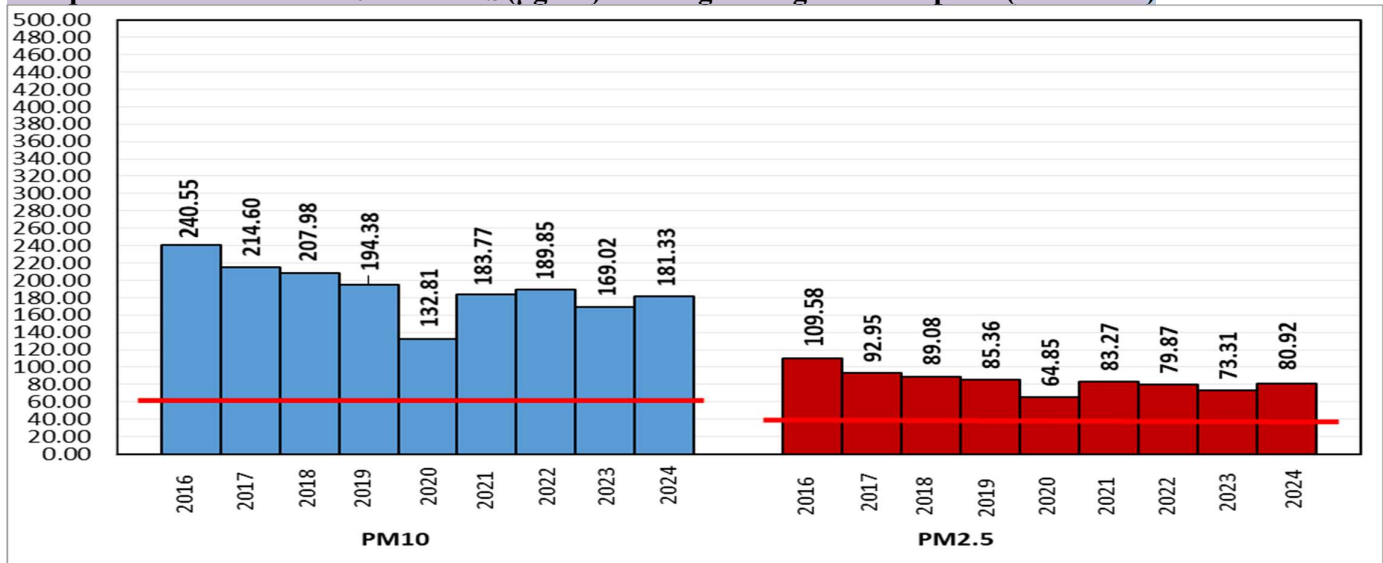

2024			2023			2022		
	Air Quality	AQI Value	Prominent Pollutant	Air Quality	AQI Value	Prominent Pollutant	Air Quality	AQI Value	Prominent Pollutant
Delhi	Satisfactory	67↓	PM₁₀, O₃, CO	Moderate	137↑	PM_{2.5}, PM₁₀	Moderate	140↑	PM₁₀, PM_{2.5}, NO₂
Faridabad	Satisfactory	62↓	PM_{2.5}, NO₂	Moderate	134↑	PM₁₀, PM_{2.5}	Moderate	134↑	PM₁₀
Ghaziabad	Satisfactory	60↓	PM₁₀, CO	Moderate	138↓	PM₁₀	Moderate	156↑	PM₁₀, PM_{2.5}
Greater Noida	Good	37↓	PM₁₀, PM_{2.5}	Poor	216↓	PM₁₀	Moderate	174↑	PM₁₀
Gurugram	Satisfactory	55↓	PM_{2.5}, CO	Moderate	179↓	PM_{2.5}	Moderate	167↑	PM₁₀, PM_{2.5}
Noida	Satisfactory	58↓	CO, NO₂	Moderate	166↑	O₃	Moderate	151↑	PM_{2.5}, PM₁₀

*Data available for 37(2024), 32(2023), 33(2022) stations in Delhi today. # ↑, ↓ arrows indicate a decrease/increase as compared to the value on the previous day.

Comparative status of AQI - Delhi from 01 January to 28 Sept 2016-2024

Category	Year	2016	2017	2018	2019	2020	2021	2022	2023	2024	2016	2017	2018	2019	2020	2021	2022	2023	2024	
	No. of days	260	271	271	271	272	271	271	271	272										
Good (0-50)		0	2	0	2	5	0	1	1	0										
Satisfactory (51-100)		23	45	53	51	95	67	61	59	65	104	143	150	163	216	172	144	191	186	
Moderate (101-200)		81	96	97	110	116	105	82	131	121										
Poor (201-300)		96	92	87	74	39	59	105	56	50										
Very Poor (301-400)		54	36	28	27	15	34	21	21	33	156	128	121	108	56	99	127	80	86	
Severe (>401)		6	0	6	7	2	6	1	3	3										

Comparative status of PM₁₀ and PM_{2.5} (µg/m³) running average – Till Sept 27 (2016-2024)

*Red line shows the annual average concentration standards for PM₁₀ and PM_{2.5}.

Daily Average of Particulates in Delhi (24 hourly average value; from 06:00am of 27.09.24 to 06:00 am of 28.09.24)

Date ↓ / parameter →	PM_{2.5} (µg/m³)	PM₁₀ (µg/m³)
27- Sept -2024	15↓	56↓