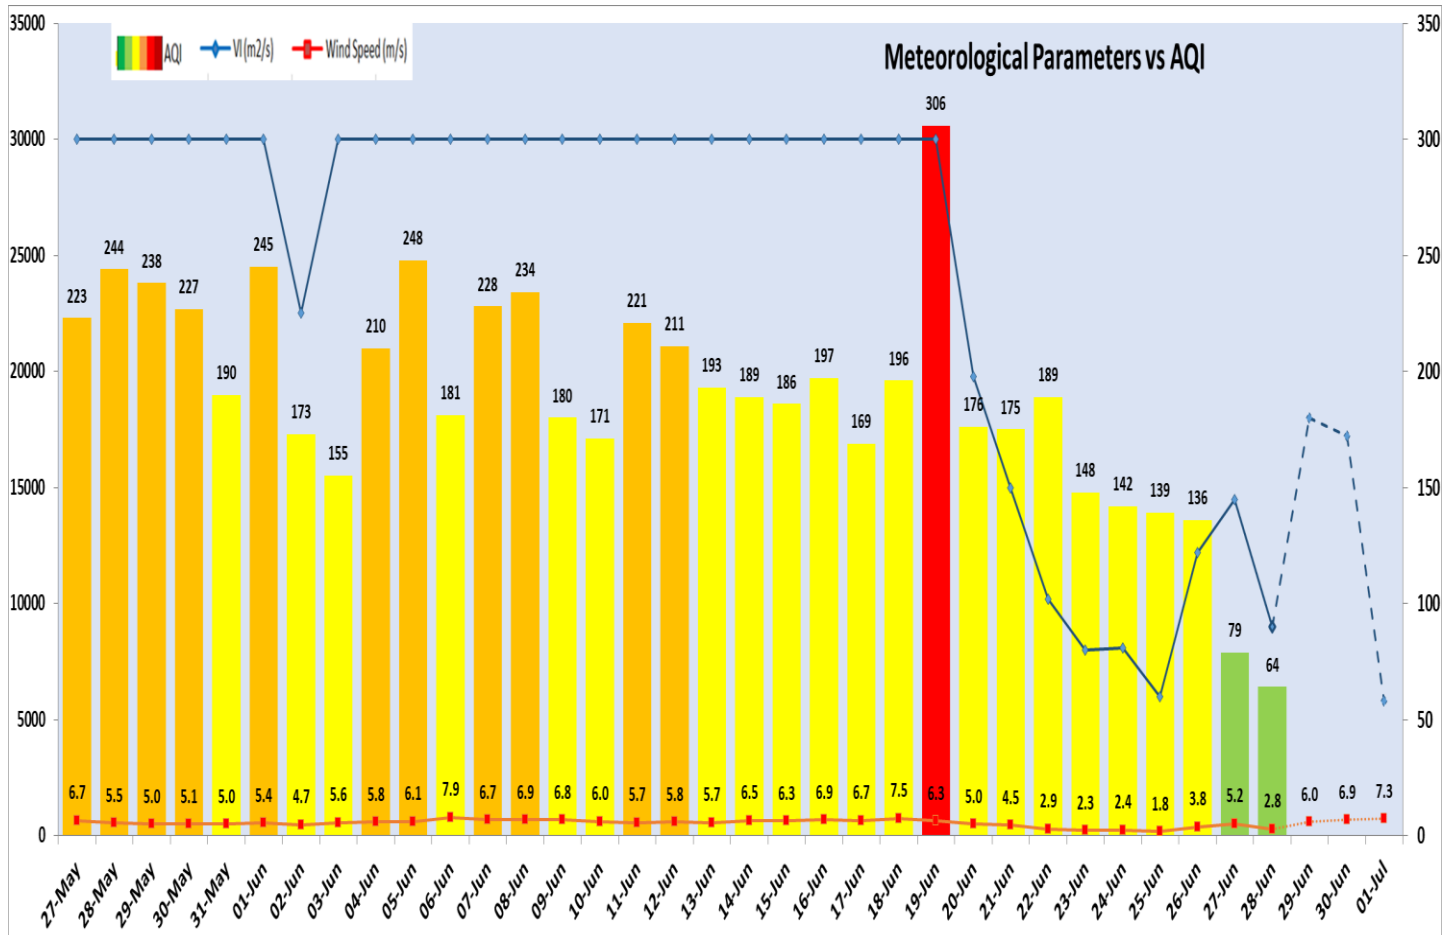

Forecast by IITM(Delhi):

	June 29, 2024	June 30, 2024	July 01, 2024
<b>AQI Category</b>	Satisfactory	Satisfactory	Good

Wind Forecast for Delhi:

	Wind speed (at surface) in km/h		Wind speed (at 900 m) in km/h	Wind Direction	
	As per IMD (range)	As per windy.com (at 16:00 hrs.)	As per windy.com (at 16:00hrs)	As per IMD	As per windy.com at 900m
June 29, 2024	14-20	04	08	VAR	W
June 30, 2024	20-25	12	18	VAR	W
July 01, 2024	08-10	09	13	S	W

Delhi Temperature in (°C)

Date	Minimum	Maximum
25-06-2024	28.6	40.4
26-06-2024	31.6	39.7
27-06-2024	28.6	39.0
28-06-2024	24.7	35.4

▪ **\*Hotspots for Today**

City	Station Name	AQI value	Air Quality	Prominent Pollutant
Delhi	Wazirpur, Delhi - DPCC	115	Moderate	PM <sub>10</sub>
	Narela, Delhi - DPCC	103	Moderate	PM <sub>10</sub>
	Mundka, Delhi - DPCC	96	Satisfactory	PM <sub>10</sub>
	Sonia Vihar, Delhi - DPCC	85	Satisfactory	Ozone
	Punjabi Bagh, Delhi - DPCC	78	Satisfactory	PM <sub>10</sub>
Faridabad	Sector 11, Faridabad - HSPCB	81	Satisfactory	PM <sub>10</sub>
	New Industrial Town, Faridabad - HSPCB	69	Satisfactory	PM <sub>2.5</sub>
Gurugram	Sector-51, Gurugram - HSPCB	131	Moderate	PM <sub>2.5</sub>
	Teri Gram, Gurugram - HSPCB	122	Moderate	PM <sub>10</sub>
Ghaziabad	Loni, Ghaziabad - UPPCB	90	Satisfactory	PM <sub>2.5</sub>
Greater Noida	Knowledge Park - V, Greater Noida - UPPCB	161	Moderate	PM <sub>10</sub>
Noida	Sector-1, Noida - UPPCB	62	Satisfactory	PM <sub>2.5</sub>