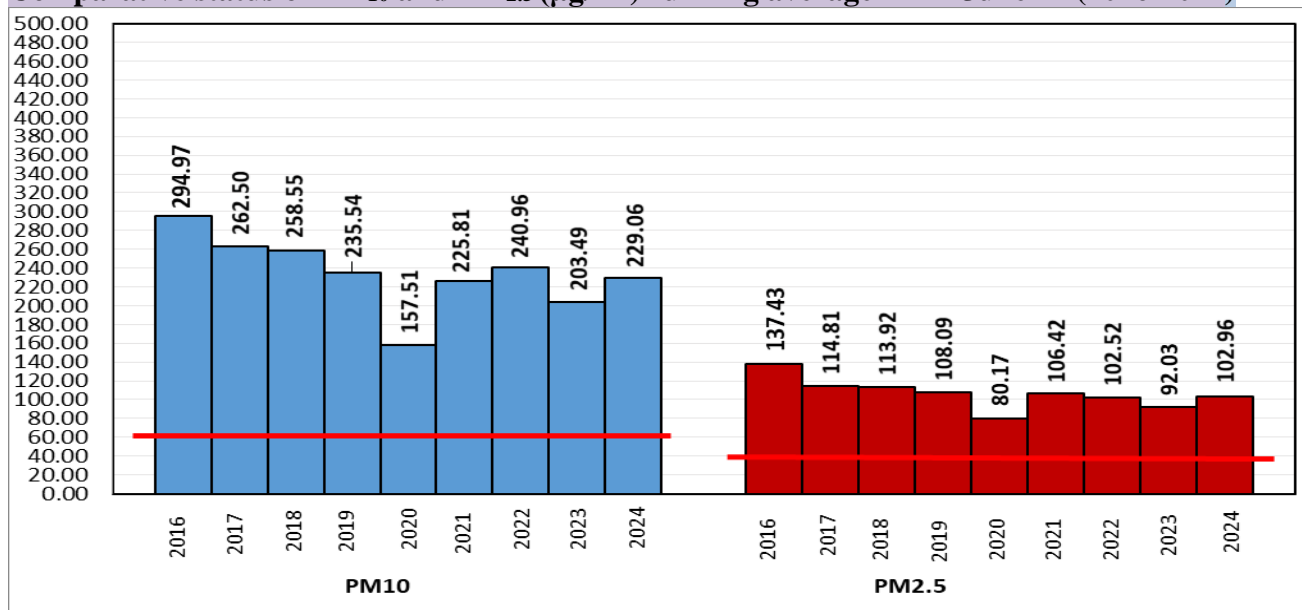

2024			2023			2022		
	Air Quality	AQI Value	Prominent Pollutant	Air Quality	AQI Value	Prominent Pollutant	Air Quality	AQI Value	Prominent Pollutant
Delhi	Satisfactory	64↓	PM₁₀	Satisfactory	93↑	PM₁₀, CO	Moderate	137↑	PM_{2.5}, PM₁₀, O₃
Faridabad	Satisfactory	68↓	PM₁₀, PM_{2.5}	Satisfactory	76↓	PM₁₀	Moderate	153↑	PM_{2.5}, PM₁₀
Ghaziabad	Satisfactory	62↓	CO, PM_{2.5}	Satisfactory	70↓	PM₁₀	Moderate	140↑	PM₁₀, PM_{2.5}
Greater Noida	Satisfactory	98↑	PM₁₀, PM_{2.5}	Moderate	110↓	PM₁₀	Moderate	131↓	PM₁₀
Gurugram	Moderate	116↑	CO, PM₁₀, PM_{2.5}	Moderate	126↓	PM_{2.5}	Moderate	148↑	PM_{2.5}, PM₁₀
Noida	Satisfactory	55↓	CO, PM_{2.5}	Satisfactory	98↑	PM₁₀	Moderate	140↑	PM₁₀

*Data available for 32(2024), 35(2023), 33(2022) stations in Delhi today. # ↑, ↓ arrows indicate a decrease/increase as compared to the value on the previous day.

Comparative status of AQI - Delhi from 01 January to 28 June 2016-2024

Category	Year	2016	2017	2018	2019	2020	2021	2022	2023	2024	2016	2017	2018	2019	2020	2021	2022	2023	2024	
	No. of days	175	179	179	179	180	179	179	179	180	28	53	63	77	125	83	52	99	95	
Good (0–50)		0	0	0	0	1	0	0	0	0										
Satisfactory (51–100)		0	1	3	3	35	11	7	15	2										
Moderate (101–200)		28	52	60	74	89	72	45	84	93										
Poor (201–300)		87	90	82	69	38	56	105	56	49										
Very Poor (301–400)		54	36	28	26	15	34	21	21	33	147	126	116	102	55	96	127	80	85	
Severe (>401)		6	0	6	7	2	6	1	3	3										

Comparative status of PM₁₀ and PM_{2.5} (µg/m³) running average – Till June 27 (2016-2024)

*Red line shows the annual average concentration standards for PM₁₀ and PM_{2.5}.

Daily Average of Particulates in Delhi (24 hourly average value; from 06:00am of 27.06.24 to 06:00 am of 28.06.24)

Date ↓ / parameter →	PM_{2.5} (µg/m³)	PM₁₀ (µg/m³)
27- June -2024	38↓	69↓