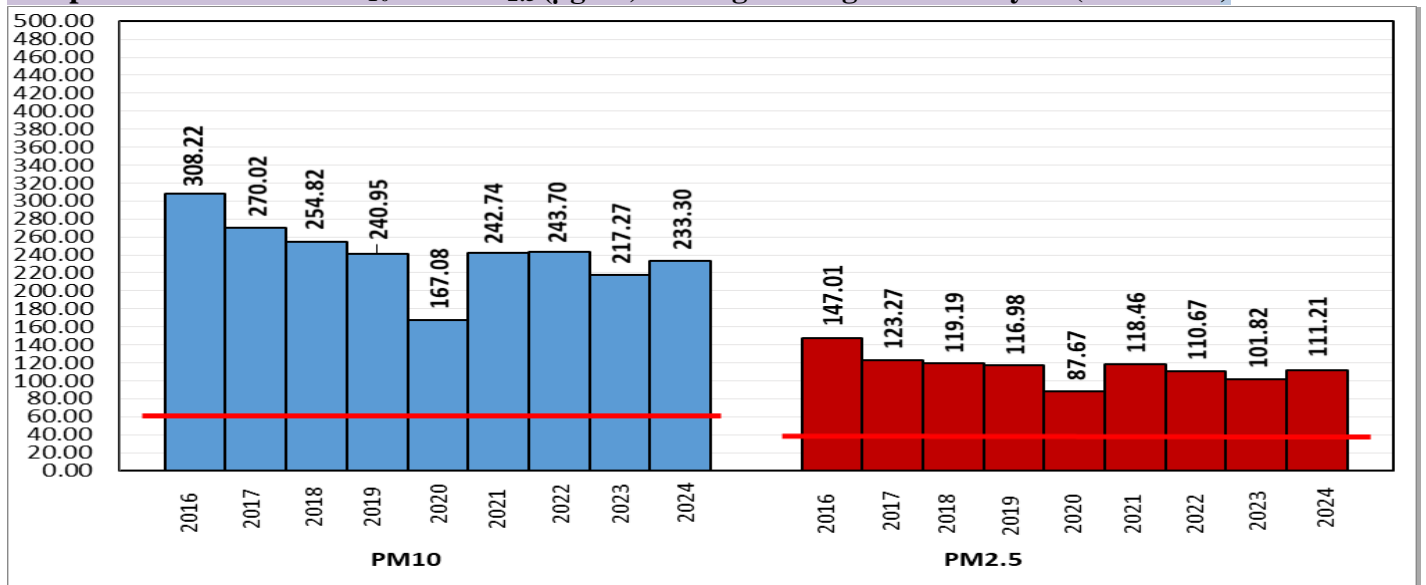

Current Air Quality Status:

Air Quality Index (AQI) (Average of past 24 hours at 4 PM) in comparison with last two years

	2024			2023			2022		
	Air Quality	AQI Value	Prominent Pollutant	Air Quality	AQI Value	Prominent Pollutant	Air Quality	AQI Value	Prominent Pollutant
Delhi	Poor	244↑	PM₁₀, PM_{2.5}	Moderate	134↑	O₃, PM₁₀	Poor	210↑	PM₁₀
Faridabad	Poor	288↓	PM_{2.5}	Moderate	122↑	PM_{2.5}	Poor	212↓	PM_{2.5}, PM₁₀
Ghaziabad	Poor	222↑	PM₁₀	Moderate	147↑	O₃, PM₁₀	Poor	213↑	PM₁₀
Greater Noida	Very Poor	315↑	PM₁₀	Moderate	183↑	O₃	Moderate	197↓	PM₁₀
Gurugram	Moderate	159↓	PM₁₀, PM_{2.5}, CO	Moderate	148↓	O₃	Poor	204↓	PM_{2.5}, PM₁₀
Noida	Poor	265↓	PM₁₀	Moderate	107↓	PM₁₀	Poor	223↑	PM₁₀

*Data available for 38(2024), 35(2023), 15(2022) stations in Delhi today. # ↑, ↓ arrows indicate a decrease/increase as compared to the value on the previous day.

Comparative status of AQI - Delhi from 01 January to 28 May 2016-2024

Category	Year	2016	2017	2018	2019	2020	2021	2022	2023	2024	2016	2017	2018	2019	2020	2021	2022	2023	2024	
	No. of days	145	148	148	148	149	148	148	148	149	2016	2017	2018	2019	2020	2021	2022	2023	2024	
Good (0-50)		0	0	0	0	1	0	0	0	0										
Satisfactory (51-100)		0	0	1	2	27	5	4	6	0	14	32	44	58	95	56	37	71	74	
Moderate (101-200)		14	32	43	56	67	51	33	65	74										
Poor (201-300)		74	80	74	57	37	53	92	53	40										
Very Poor (301-400)		51	36	27	26	15	33	18	21	32	131	116	104	90	54	92	111	77	75	
Severe (>401)		6	0	3	7	2	6	1	3	3										

Comparative status of PM₁₀ and PM_{2.5} (µg/m³) running average – Till May 27 (2016-2024)

*Red line shows the annual average concentration standards for PM₁₀ and PM_{2.5}.

Daily Average of Particulates in Delhi (24 hourly average value; from 06:00am of 27.05.24 to 06:00 am of 28.05.24)

Date ↓ / parameter →	PM_{2.5} (µg/m³)	PM₁₀ (µg/m³)
27- May -2024	101↑	277↑