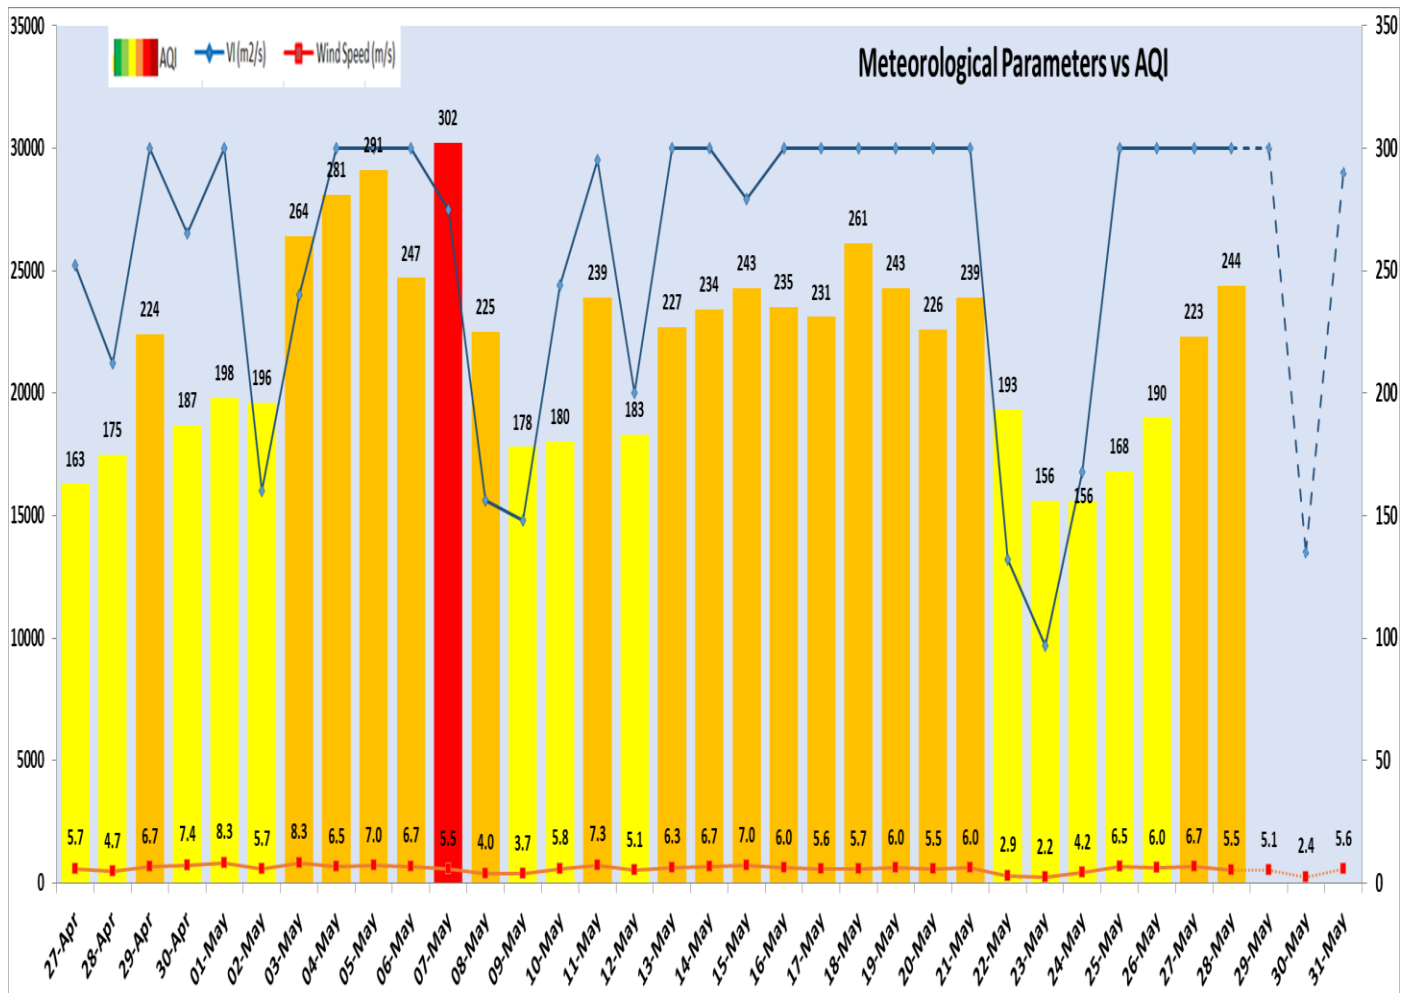

Forecast by IITM(Delhi):

	May 29, 2024	May 30, 2024	May 31, 2024
<b>AQI Category</b>	Poor	Poor	Poor

Wind Forecast for Delhi:

	Wind speed (at surface) in km/h		Wind speed (at 900 m) in km/h	Wind Direction	
	As per IMD (range)	As per windy.com (at 16:00 hrs.)	As per windy.com (at 16:00hrs)	As per IMD	As per windy.com at 900m
May 29, 2024	10-20	07	16	NW	W
May 30, 2024	10	06	11	W/NW	W
May 31, 2024	04-20	08	17	VAR	W

Delhi Temperature in (°C)		
Date	Minimum	Maximum
25-05-2024	30.6	41.7
26-05-2024	27	43.4
27-05-2024	29.2	45.4
28-05-2024	27.4	45.1

▪ **\*Hotspots for Today**

City	Station Name	AQI value	Air Quality	Prominent Pollutant
Delhi	Anand Vihar, Delhi - DPCC	342	Very Poor	PM <sub>10</sub>
	Shadipur, Delhi - CPCB	338	Very Poor	PM <sub>2.5</sub>
	Rohini, Delhi - DPCC	332	Very Poor	PM <sub>10</sub>
	Mundka, Delhi - DPCC	315	Very Poor	PM <sub>10</sub>
	Narela, Delhi - DPCC	304	Very Poor	PM <sub>10</sub>
Faridabad	New Industrial Town, Faridabad - HSPCB	364	Very Poor	PM <sub>2.5</sub>
	Sector 11, Faridabad - HSPCB	342	Very Poor	PM <sub>2.5</sub>
Gurugram	Sector-51, Gurugram - HSPCB	207	Poor	PM <sub>10</sub>
Ghaziabad	Indirapuram, Ghaziabad - UPPCB	289	Poor	PM <sub>10</sub>
	Loni, Ghaziabad - UPPCB	229	Poor	PM <sub>10</sub>
Greater Noida	Knowledge Park - V, Greater Noida - UPPCB	333	Very Poor	PM <sub>10</sub>
Noida	Sector-116, Noida - UPPCB	291	Poor	PM <sub>10</sub>