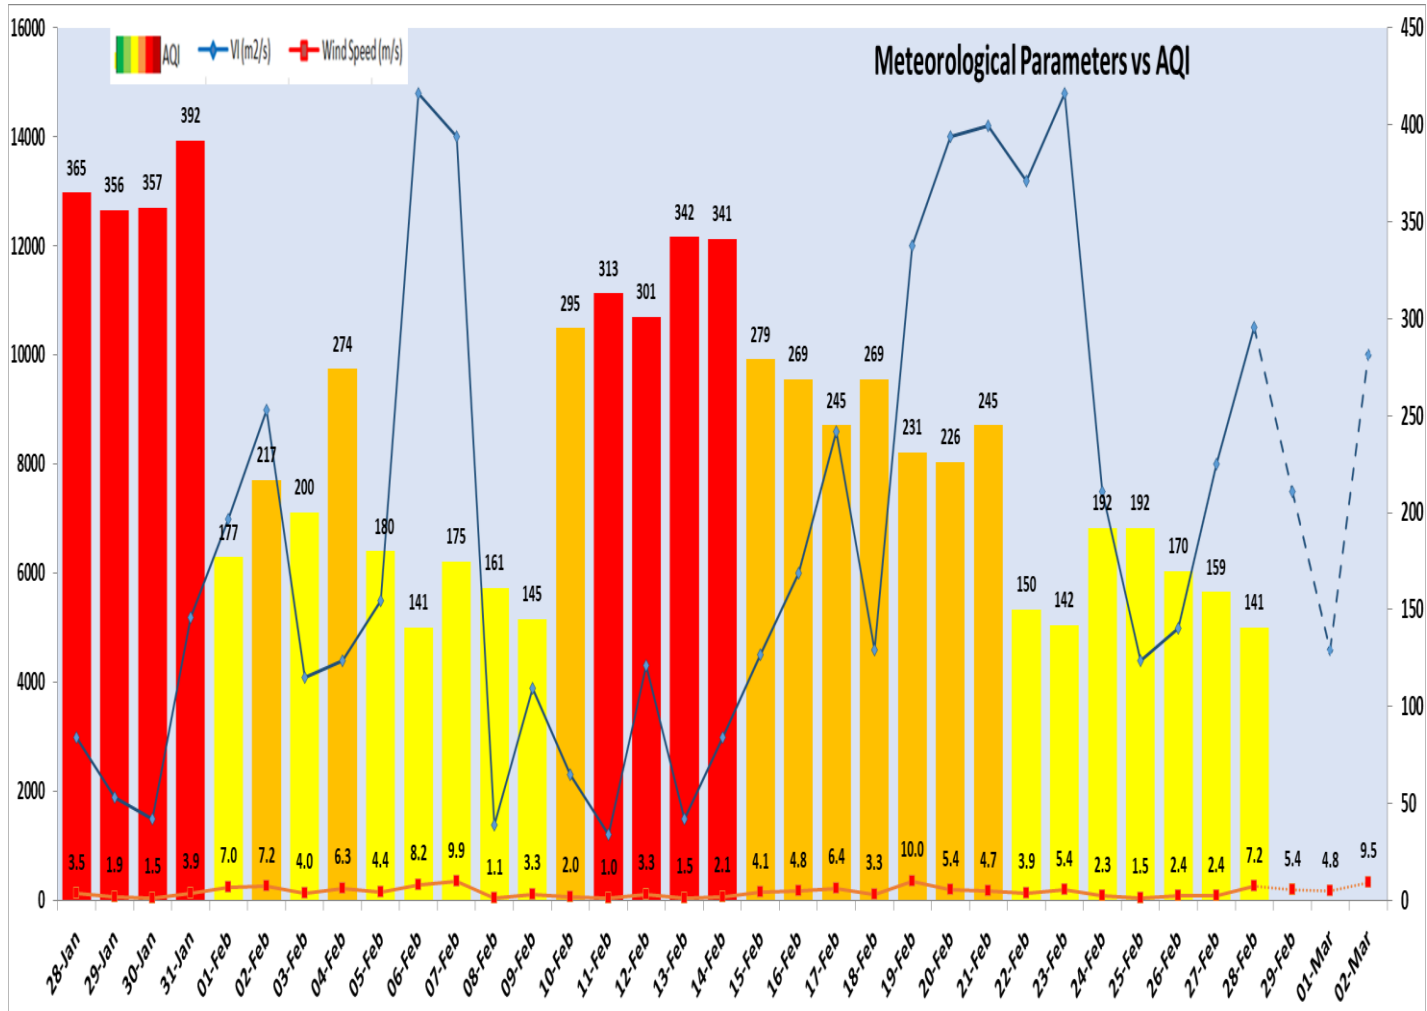

■ Daily Average of Particulates in Delhi (24 hourly average value; from 06:00am of 27.02.24 to 06:00 am of 28.02.24)

Date ↓ / parameter →	PM <sub>2.5</sub> (µg/m <sup>3</sup> )	PM <sub>10</sub> (µg/m <sup>3</sup> )
27- February -2024	58↓	126↓

Forecast by IITM(Delhi):

	Feb 29, 2024	Mar 01, 2024	Mar 02, 2024
<b>AQI Category</b>	Moderate	Moderate	Satisfactory

Wind Forecast for Delhi:

	Wind speed (at surface) in km/h		Wind speed (at 900 m) in km/h	Wind Direction	
	As per IMD (range)	As per windy.com (at 16:00 hrs.)	As per windy.com (at 16:00hrs)	As per IMD	As per windy.com at 900m
Feb 29. 2024	04 TO 12	09	21	NW	NW
Mar 01. 2024	UPTO 14	05	13	E	E
Mar 02. 2024	16 TO 32	18	54	SE	SE

Delhi Temperature in (°C)		
Date	Minimum	Maximum
25-02-2024	8.3	24.6
26-02-2024	9.9	27.0
27-02-2024	12.3	25.0
28-02-2024	10.7	25.4

▪ **Hotspots for Today**

City	Station Name	AQI value	Air Quality	Prominent Pollutant
Delhi	NSIT Dwarka, Delhi - CPCB	233	Poor	PM <sub>2.5</sub>
	Jahangirpuri, Delhi - DPCC	198	Moderate	PM <sub>2.5</sub>
	Dwarka-Sector 8, Delhi - DPCC	179	Moderate	PM <sub>2.5</sub>
	Mundka, Delhi - DPCC	166	Moderate	PM <sub>2.5</sub>
	Pusa, Delhi - DPCC	161	Moderate	PM <sub>10</sub>
Faridabad	New Industrial Town, Faridabad - HSPCB	180	Moderate	PM <sub>2.5</sub>
Gurugram	Teri Gram, Gurugram - HSPCB	173	Moderate	PM <sub>10</sub>
	Sector-51, Gurugram - HSPCB	150	Moderate	PM <sub>10</sub>
Ghaziabad	Indrapuram, Ghaziabad - UPPCB	117	Moderate	PM <sub>10</sub>
	Sanjay Nagar, Ghaziabad - UPPCB	110	Moderate	PM <sub>10</sub>
Greater Noida	Knowledge Park - III, Greater Noida - UPPCB	153	Moderate	PM <sub>10</sub>
Noida	Sector - 62, Noida - IMD	142	Moderate	PM <sub>10</sub>
	Sector-1, Noida - UPPCB	131	Moderate	PM <sub>10</sub>