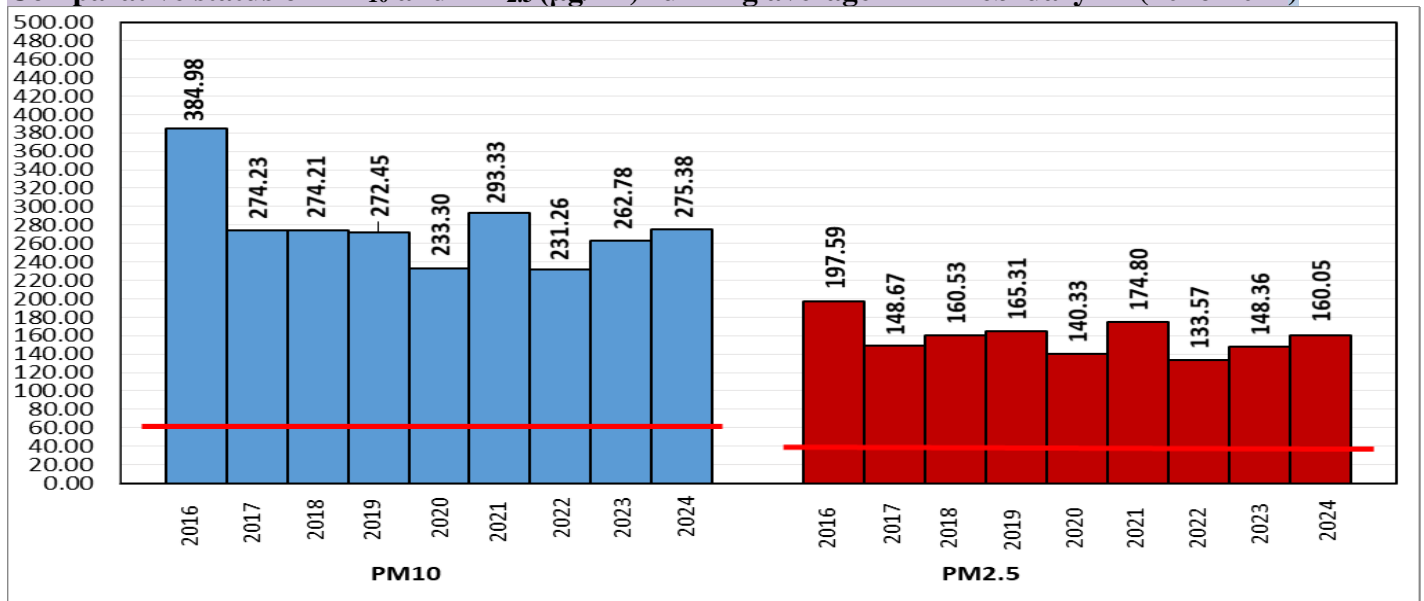

■ Air Quality Index (AQI) (Average of past 24 hours at 4 PM) in comparison with last two years

	2024			2023			2022		
	Air Quality	AQI Value	Prominent Pollutant	Air Quality	AQI Value	Prominent Pollutant	Air Quality	AQI Value	Prominent Pollutant
Delhi	Moderate	141↓	PM2.5	Poor	218↓	PM2.5	Moderate	107↑	PM10, PM2.5, O3
Faridabad	Moderate	150↓	PM10, PM2.5	Poor	262↓	PM2.5	Moderate	122↑	PM10, O3
Ghaziabad	Moderate	110↓	PM10	Moderate	179↓	PM10	Moderate	126↓	PM10, PM2.5, O3
Greater Noida	Moderate	144↓	PM10	Poor	238↓	PM10	Moderate	155↑	O3
Gurugram	Moderate	142↓	PM10, CO, PM2.5	Poor	219↓	PM2.5	Moderate	117↑	PM10, PM2.5
Noida	Moderate	120↓	PM10	Poor	201↓	PM2.5, PM10	Satisfactory	83↑	PM10, CO

*Data available for 34(2024), 37(2023), 32(2022) stations in Delhi today. # ↑, ↓ arrows indicate a decrease/increase as compared to the value on the previous day.

■ Comparative status of AQI - Delhi from 01 January to 28 February 2016-2024

Category	Year	2016	2017	2018	2019	2020	2021	2022	2023	2024	2016	2017	2018	2019	2020	2021	2022	2023	2024
	No. of days	59	59	59	59	59	59	59	59	59	2016	2017	2018	2019	2020	2021	2022	2023	2024
Good (0-50)		0	0	0	0	0	0	0	0	0									
Satisfactory (51-100)		0	0	0	1	1	0	3	0	0	1	4	6	12	9	4	15	12	14
Moderate (101-200)		1	4	6	11	8	4	12	12	14									
Poor (201-300)		15	31	29	19	33	19	26	24	11									
Very Poor (301-400)		37	24	21	21	15	30	17	20	31	58	55	53	47	50	55	44	47	45
Severe (>401)		6	0	3	7	2	6	1	3	3									

Comparative status of PM₁₀ and PM_{2.5} (µg/m³) running average – Till February 27 (2016-2024)

*Red line shows the annual average concentration standards for PM₁₀ and PM_{2.5}.

■ Daily Average of Particulates in Delhi (24 hourly average value; from 06:00am of 27.02.24 to 06:00 am of 28.02.24)

Date ↓ / parameter →	PM_{2.5} (µg/m³)	PM₁₀ (µg/m³)
27- February -2024	58↓	126↓