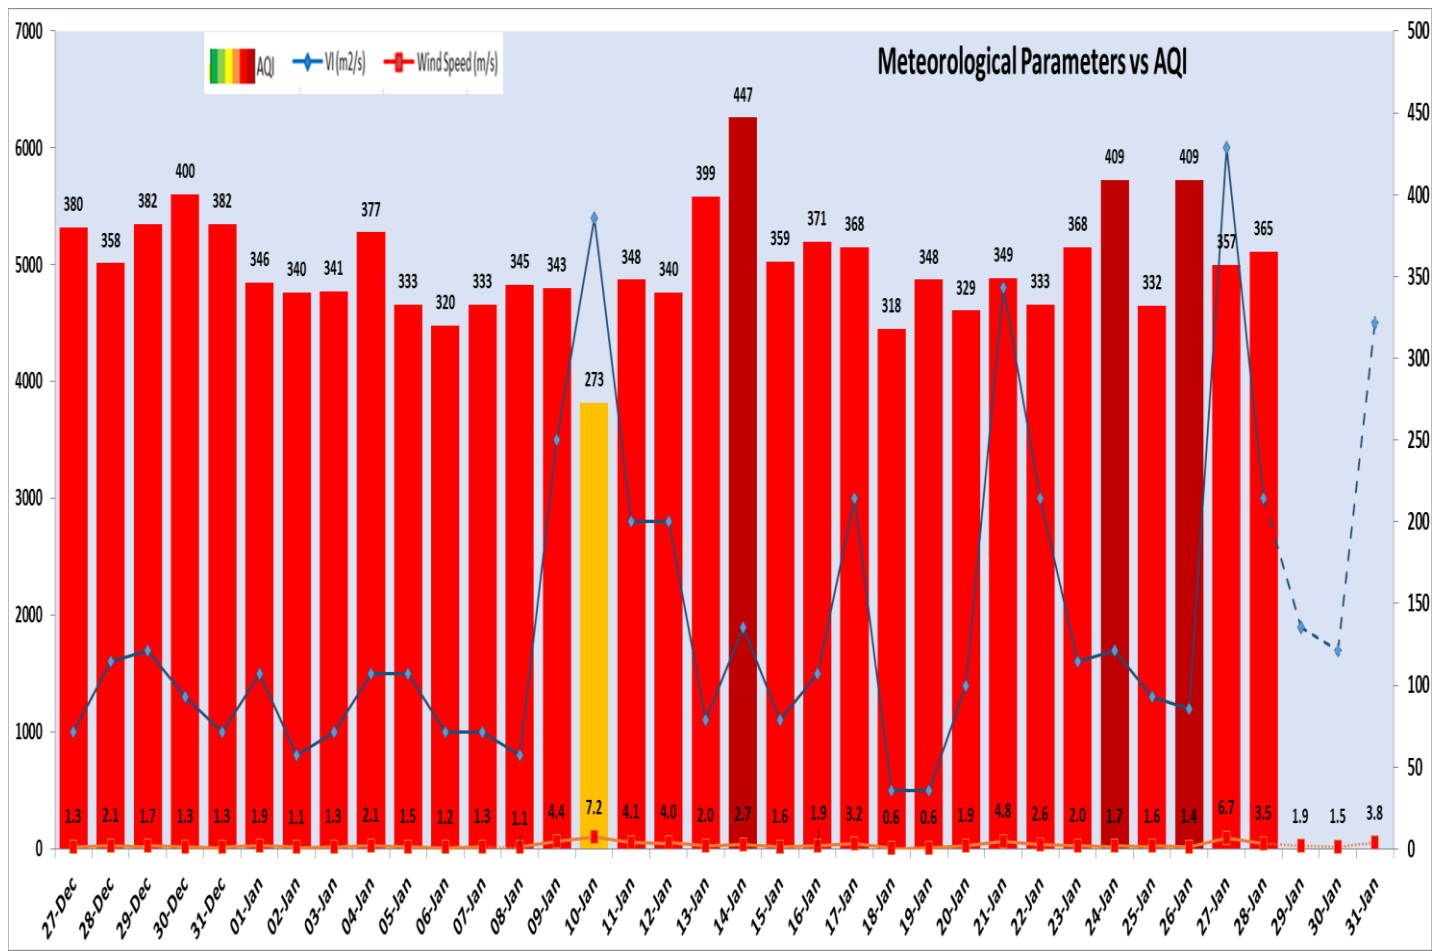

Forecast by IITM(Delhi):

	Jan 29, 2024	Jan 30, 2024	Jan 31, 2024
<b>AQI Category</b>	Very Poor	Very Poor	Very Poor

Wind Forecast for Delhi:

	Wind speed (at surface) in km/h		Wind speed (at 900 m) in km/h	Wind Direction	
	As per IMD (range)	As per windy.com (at 16:00 hrs.)	As per windy.com (at 16:00hrs)	As per IMD	As per windy.com at 900m
Jan 29. 2024	08 TO 10	06	05	SE	W
Jan 30. 2024	04 TO 06	01	04	SE	S
Jan 31. 2024	06 TO 08	09	19	S	S

Delhi Temperature in (°C)		
Date	Minimum	Maximum
25-01-2024	4.8	18.3
26-01-2024	4.7	20.5
27-01-2024	4.3	20.6
28-01-2024	6.0	24.0

▪ **Hotspots for Today**

City	Station Name	AQI value	Air Quality	Prominent Pollutant
Delhi	Nehru Nagar, Delhi - DPCC	439	Severe	PM <sub>2.5</sub>
	Anand Vihar, Delhi - DPCC	424	Severe	PM <sub>10</sub>
	Jahangirpuri, Delhi - DPCC	418	Severe	PM <sub>10</sub>
	Wazirpur, Delhi - DPCC	415	Severe	PM <sub>10</sub>
	R K Puram, Delhi - DPCC	409	Severe	PM <sub>2.5</sub>
Faridabad	Sector- 16A, Faridabad - HSPCB	396	Very Poor	PM <sub>2.5</sub>
Gurugram	Sector-51, Gurugram - HSPCB	369	Very Poor	PM <sub>2.5</sub>
	Teri Gram, Gurugram - HSPCB	293	Poor	PM <sub>2.5</sub>
Ghaziabad	Indirapuram, Ghaziabad - UPPCB	326	Very Poor	PM <sub>10</sub>
	Sanjay Nagar, Ghaziabad - UPPCB	324	Very Poor	PM <sub>2.5</sub>
Greater Noida	Knowledge Park - III, Greater Noida - UPPCB	364	Very Poor	PM <sub>2.5</sub>
Noida	Sector - 62, Noida - IMD	364	Very Poor	PM <sub>10</sub>
	Sector - 125, Noida - UPPCB	319	Very Poor	PM <sub>2.5</sub>