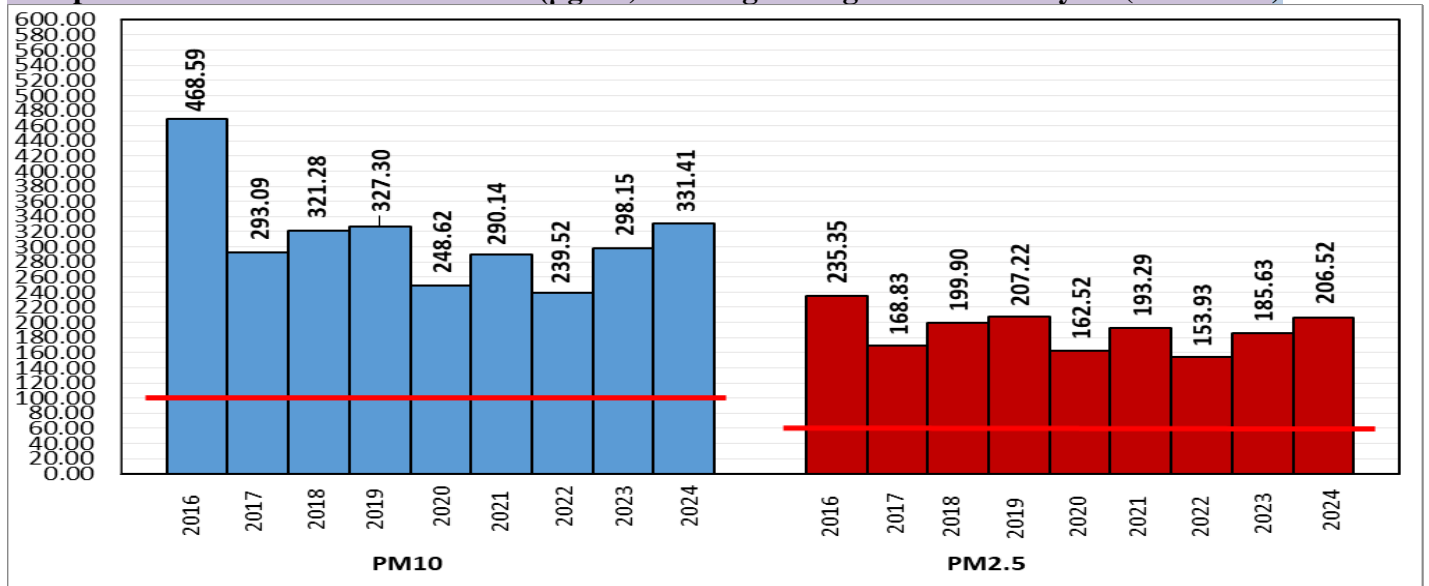

2024			2023			2022		
	Air Quality	AQI Value	Prominent Pollutant	Air Quality	AQI Value	Prominent Pollutant	Air Quality	AQI Value	Prominent Pollutant
Delhi	Very Poor	365↑	PM10, PM2.5	Poor	236↑	PM2.5	Poor	215↓	PM10, PM2.5
Faridabad	Poor	269↓	PM10, PM2.5	Poor	232↓	PM2.5	Poor	208↓	PM2.5
Ghaziabad	Very Poor	317↓	PM10, PM2.5	Moderate	174↑	PM2.5	Moderate	163↓	PM10, PM2.5
Greater Noida	Very Poor	344↑	PM10, PM2.5	Moderate	168↓	PM2.5	Moderate	146↓	PM2.5
Gurugram	Poor	284↓	PM2.5	Moderate	192↓	PM2.5	Moderate	164↓	PM10, PM2.5
Noida	Very Poor	313↑	PM10, PM2.5	Moderate	169↓	PM2.5	Moderate	164↓	PM10, PM2.5

*Data available for 37(2024), 37(2023), 35(2022) stations in Delhi today. # ↑, ↓ arrows indicate a decrease/increase as compared to the value on the previous day.

Comparative status of AQI - Delhi from 01 January to 28 January 2016-2024

Category	Year	2016	2017	2018	2019	2020	2021	2022	2023	2024	2016	2017	2018	2019	2020	2021	2022	2023	2024	
	No. of days	28	28	28	28	28	28	28	28	28	28	28	28	28	28	28	28	28	28	28
Good (0-50)		0	0	0	0	0	0	0	0	0	0	0	0	0	0	0	0	0	0	0
Satisfactory (51-100)		0	0	0	0	0	0	2	0	0	0	2	0	2	1	2	5	1	0	0
Moderate (101-200)		0	2	0	2	1	2	3	1	0	0	0	0	0	0	0	0	0	0	0
Poor (201-300)		2	7	8	8	15	7	10	10	1	0	0	0	0	0	0	0	0	0	0
Very Poor (301-400)		20	19	17	11	10	13	12	14	24	28	26	28	26	27	26	23	27	28	28
Severe (>401)		6	0	3	7	2	6	1	3	3	0	0	0	0	0	0	0	0	0	0

Comparative status of PM₁₀ and PM_{2.5} (µg/m³) running average – Till January 27 (2016-2024)

*Red line shows the annual average concentration standards for PM₁₀ and PM_{2.5}.

Daily Average of Particulates in Delhi (24 hourly average value; from 06:00am of 27.01.24 to 06:00 am of 28.01.24)

Date ↓ / parameter →	PM_{2.5} (µg/m³)	PM₁₀ (µg/m³)
27-January -2024	177↓	319↓