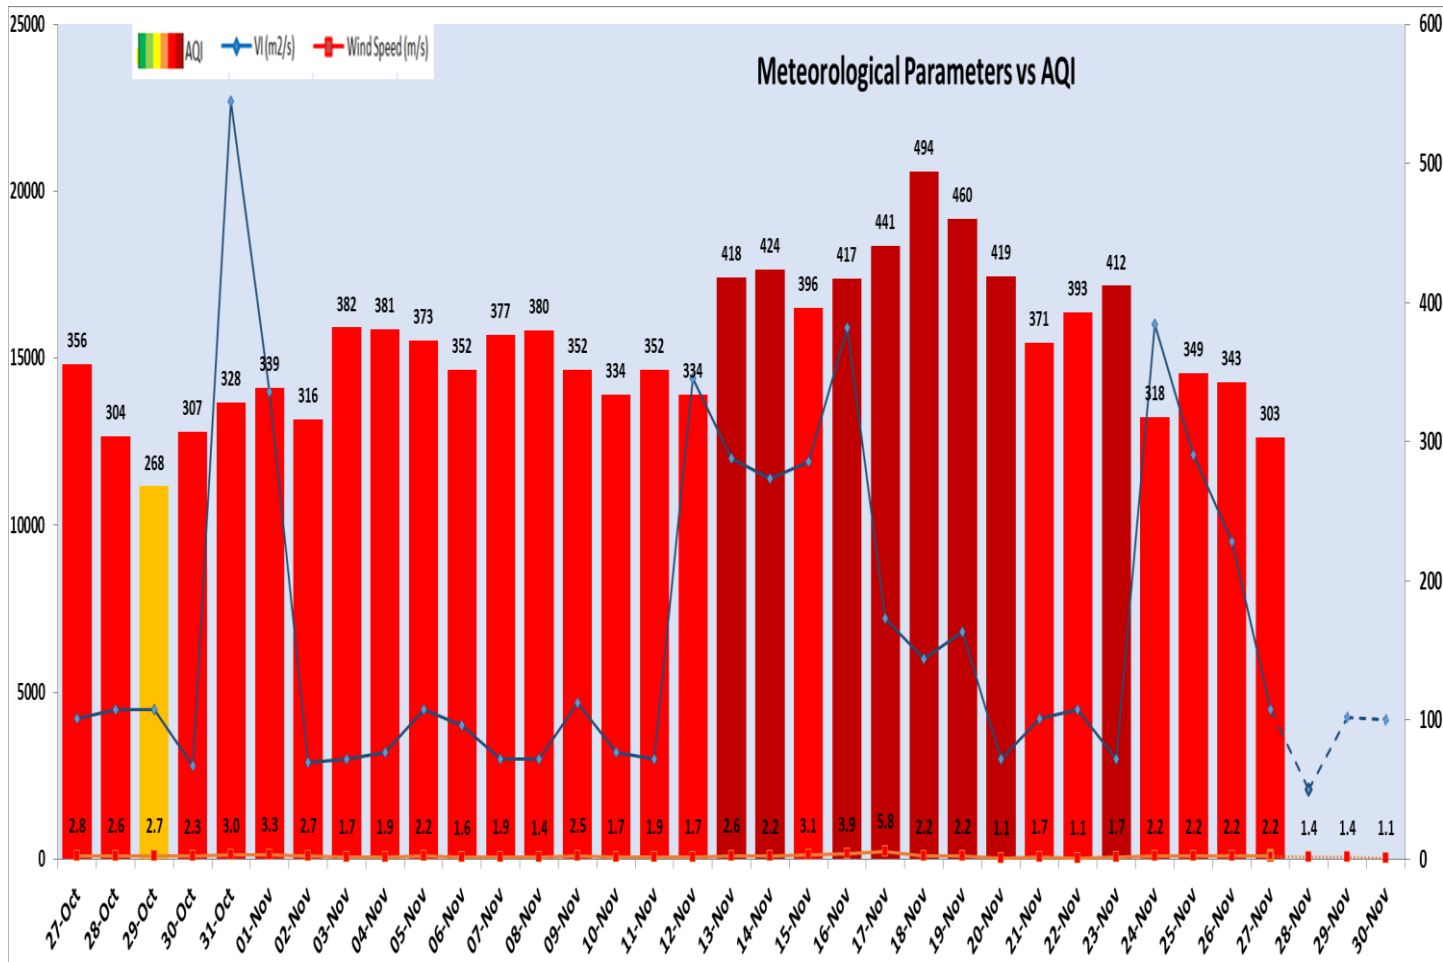

Delhi Temperature in (°C)*

Date	Minimum	Maximum
24-11-2024	12.0	29.4
25-11-2024	14.0	29.1
26-11-2024	11.9	25.8
27-11-2024	10.4	26.7

* Source – IMD (08:30 hrs.)

*Hotspots for Today

City	Station Name	AQI value	Air Quality	Prominent Pollutant
Delhi	Shadipur, Delhi - CPCB	372	Very Poor	PM_{2.5}
	Mundka, Delhi - DPCC	356	Very Poor	PM₁₀
	Bawana, Delhi - DPCC	339	Very Poor	PM_{2.5}
	Nehru Nagar, Delhi - DPCC	335	Very Poor	PM_{2.5}
	Anand Vihar, Delhi - DPCC	333	Very Poor	PM₁₀
Faridabad	New Industrial Town, Faridabad - HSPCB	199	Moderate	PM₁₀
Gurugram	NISE Gwal Pahari, Gurugram - IMD	280	Poor	PM_{2.5}
	Vikas Sadan, Gurugram - HSPCB	234	Poor	PM_{2.5}
Ghaziabad	Loni, Ghaziabad - UPPCB	249	Poor	PM_{2.5}
	Indirapuram, Ghaziabad - UPPCB	241	Poor	PM_{2.5}
Greater Noida	Knowledge Park - V, Greater Noida - UPPCB	280	Poor	PM_{2.5}
Noida	Sector - 62, Noida - IMD	271	Poor	PM_{2.5}
	Sector-116, Noida - UPPCB	230	Poor	PM_{2.5}