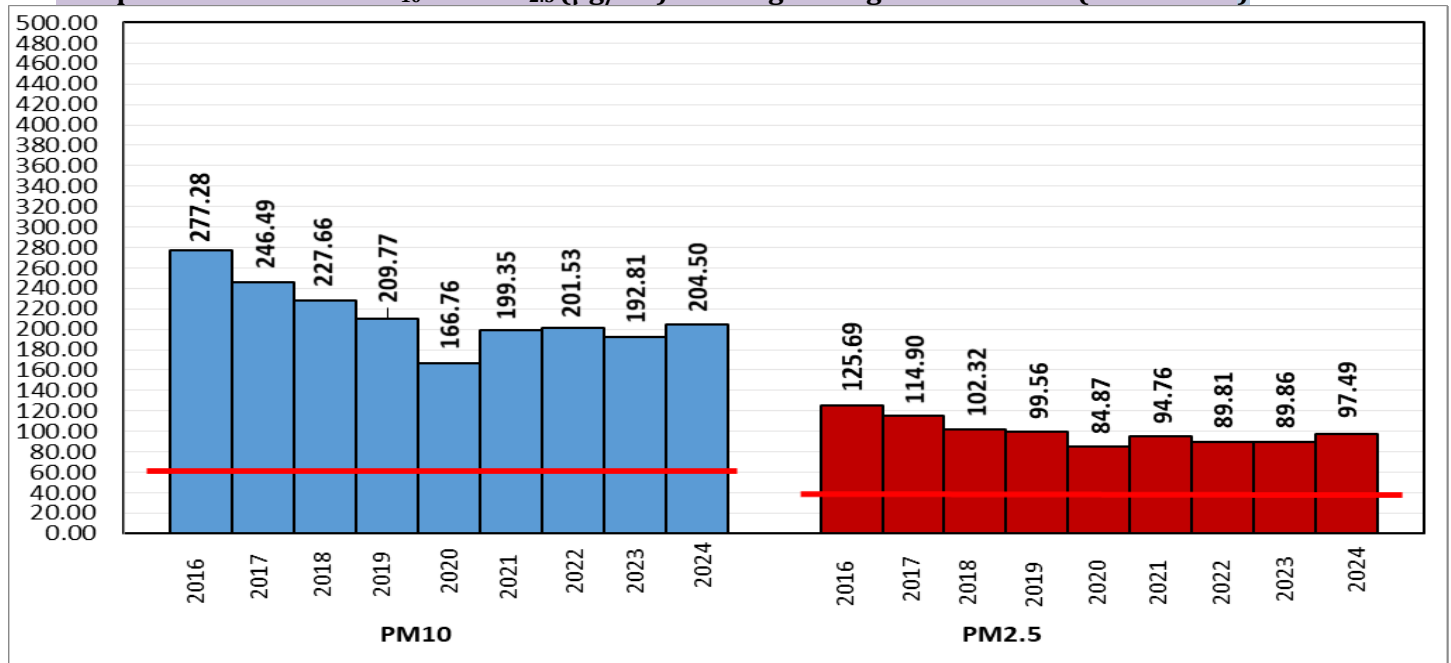

Central Pollution Control Board

Air Quality Status for Delhi & NCR

Dated – November 27, 2024

Current Air Quality Status:

Air Quality Index (AQI) (Average of past 24 hours at 4 PM) in comparison with last two years

	2024			2023			2022		
	Air Quality	AQI Value	Prominent Pollutant	Air Quality	AQI Value	Prominent Pollutant	Air Quality	AQI Value	Prominent Pollutant
Delhi	Very Poor	303↓	PM ₁₀ , PM _{2.5}	Very Poor	395↓	PM ₁₀ , PM _{2.5}	Very Poor	328↓	PM _{2.5}
Faridabad	Moderate	186↓	PM ₁₀ , PM _{2.5}	Very Poor	364↓	PM _{2.5} , PM ₁₀	Poor	300↑	PM _{2.5}
Ghaziabad	Poor	215↓	PM _{2.5}	Poor	300↓	PM _{2.5}	Poor	274↓	PM ₁₀
Greater Noida	Poor	230↓	PM ₁₀ , PM _{2.5}	Very Poor	361↑	PM ₁₀	Very Poor	343↑	PM _{2.5}
Gurugram	Poor	217↓	PM _{2.5}	Very Poor	311↑	PM _{2.5}	Very Poor	310↑	PM _{2.5}
Noida	Poor	207↓	PM _{2.5}	Very Poor	334↓	PM _{2.5}	Poor	293↑	PM _{2.5}

Comparative status of PM₁₀ and PM_{2.5} (µg/m³) running average - Till Nov 26 (2016-2024)

*Red line shows the annual average concentration standards for PM₁₀ and PM_{2.5}.

Daily Average of Particulates in Delhi (24 hourly average value; from 06:00am of 26.11.24 to 06:00 am of 27.11.24)