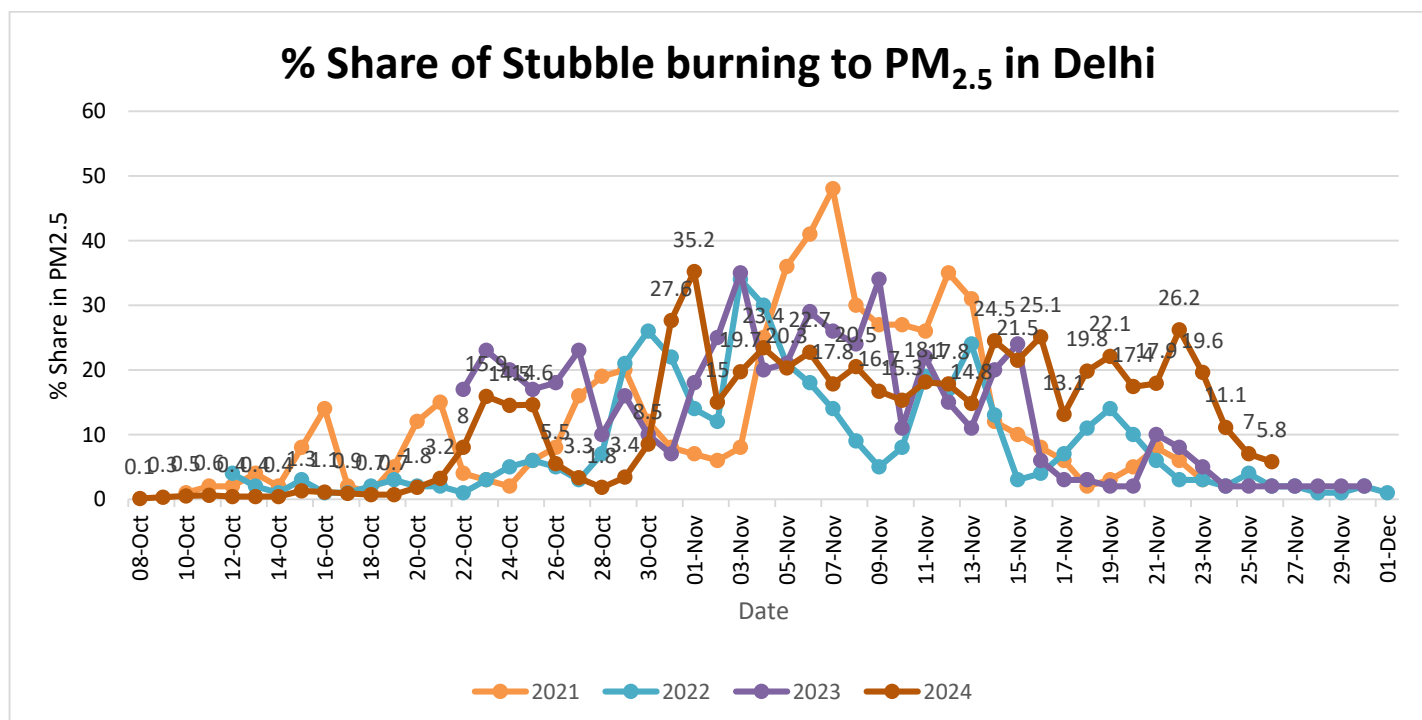

Forecast by IITM(Delhi):			
	Nov 28, 2024	Nov 29, 2024	Nov 30, 2024
AQI Category	Very Poor	Very Poor	Very Poor

Wind Forecast for Delhi:					
	Wind speed (at surface) in km/h		Wind speed (at 900 m) in km/h	Wind Direction	
	As per IMD (range)	As per windy.com (at 16:00 hrs.)	As per windy.com (at 16:00hrs)	As per IMD	As per windy.com at 900m
Nov 28, 2024	02-08	04	09	VAR	NW
Nov 29, 2024	04-06	05	23	VAR	N
Nov 30, 2024	02-06	07	31	NE/N	NW

IMD Alert for Tomorrow (28.11.2024):

The air quality is likely to be in Very Poor category from 28.11.2024 to 30.11.2024. The predominant surface wind is likely to be from east direction with speed less than 04 kmph during morning hours. Smog/ moderate fog is likely in the morning. The wind speed will increase thereafter becoming less than 06 kmph from southeast direction during afternoon. It will decrease thereafter becoming less than 04 kmph from northeast direction during evening and night. Smog/ shallow fog is likely in the evening/night and mainly clear sky on 28.11.2024. Ventilation index is likely to be 2080 m²/s.

Date	Punjab		Haryana	
	No. of AFE on the day	Total AFE since September 15	No. of AFE on the day	Total AFE since September 15
26.11.2024	31	10780	17	1358
26.11.2023	63	36614	02	2284
26.11.2022	22	49876	12	3621

% Share of Stubble burning to PM_{2.5} in Delhi	
26.11.2024	*As per IITM, the impact of stubble burning is ~ 5.8 %