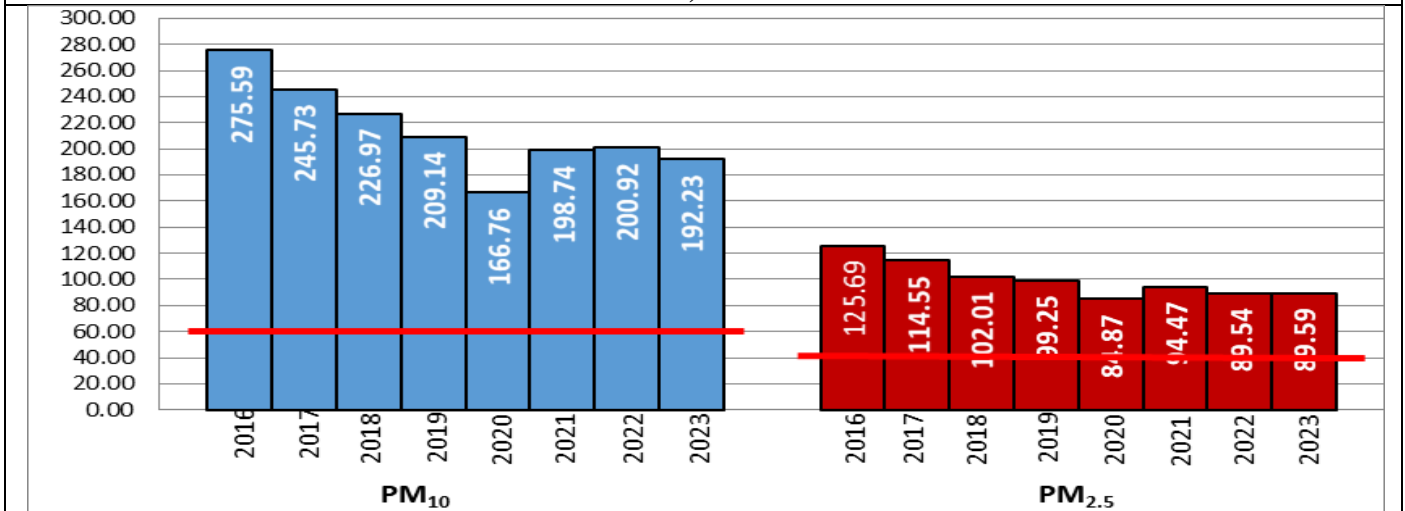

2023			2022			2021(Covid- Year)		
	Air Quality	AQI Value	Prominent Pollutant	Air Quality	AQI Value	Prominent Pollutant	Air Quality	AQI Value	Prominent Pollutant
Delhi	Very Poor	395↓	PM10, PM2.5	Very Poor	328↓	PM2.5	Severe	402↓	PM10, PM2.5
Faridabad	Very Poor	364↓	PM2.5, PM10	Poor	300↑	PM2.5	Severe	416↓	PM10, PM2.5
Ghaziabad	Poor	300↓	PM2.5	Poor	274↓	PM10	Very Poor	368↓	PM2.5
Greater Noida	Very Poor	361↑	PM10	Very Poor	343↑	PM2.5	Very Poor	352↓	PM10, PM2.5
Gurugram	Very Poor	311↑	PM2.5	Very Poor	310↑	PM2.5	Very Poor	362↓	PM2.5
Noida	Very Poor	334↓	PM2.5	Poor	293↑	PM2.5	Very Poor	381↓	PM10, PM2.5

*Data available for 38(2023), 36(2022), 36(2021) stations in Delhi today. # ↑, ↓ arrows indicate a decrease/increase as compared to the value on the previous day.

Comparative status of AQI - Delhi from 01 January to 27 November 2016-2023

Category	Year	2016	2017	2018	2019	2020	2021	2022	2023	2016	2017	2018	2019	2020	2021	2022	2023
	No. of days	320	331	331	331	332	331	331	331	2016	2017	2018	2019	2020	2021	2022	2023
Good (0-50)		0	2	0	2	4	1	3	1								
Satisfactory (51-100)		24	45	53	58	96	72	65	60	110	151	157	176	226	197	160	206
Moderate (101-200)		86	104	104	116	126	124	92	145								
Poor (201-300)		117	104	109	96	63	70	127	72								
Very Poor (301-400)		75	69	53	43	32	48	40	41	210	180	174	155	106	134	171	125
Severe (>401)		18	7	12	16	11	16	4	12								

Comparative status of PM₁₀ and PM_{2.5} (µg/m³) running average - Till November 26 (2016-2023)

*Red line shows the annual average concentration standards for PM₁₀ and PM_{2.5}.

Daily Average of Particulates in Delhi (24 hourly average value; from 06:00am of 26.11.23 to 06:00 am of 27.11.23)

Date ↓ / parameter →	PM_{2.5} (µg/m³)	PM₁₀ (µg/m³)
26- November -2023	261↑	427↑