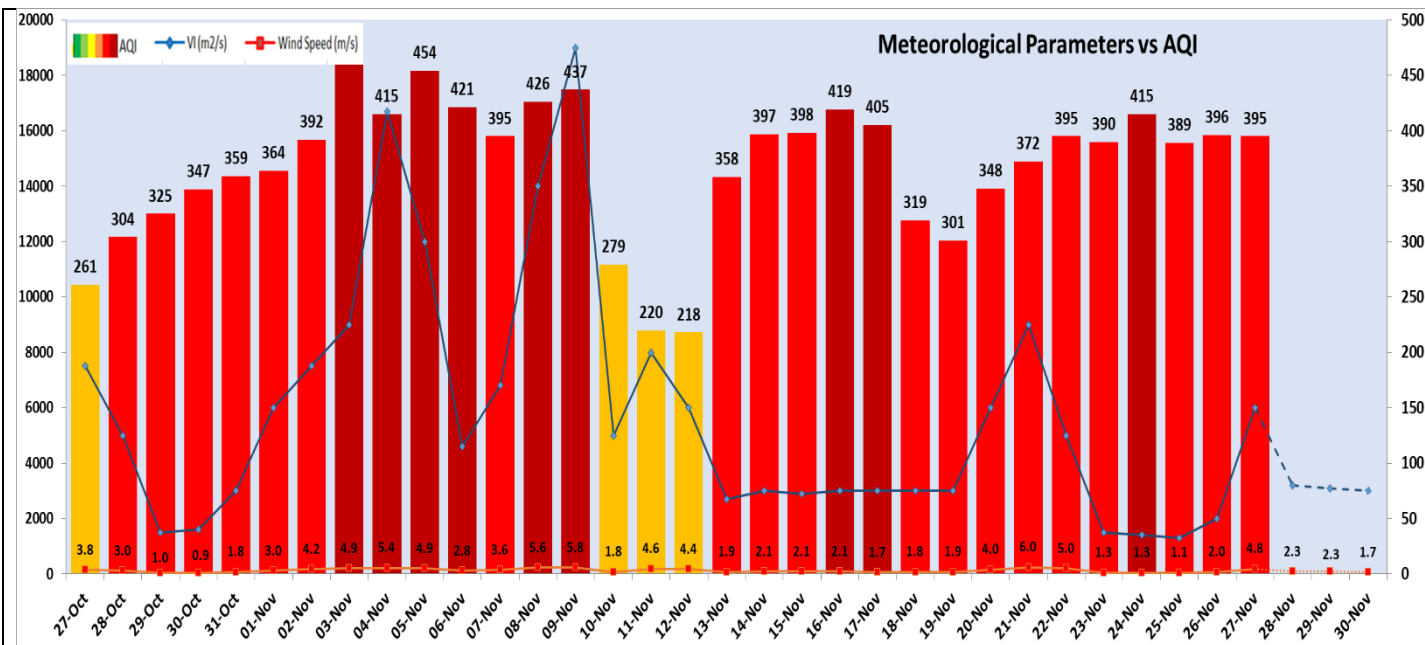

Hotspots for Today:

*Details given below

Delhi	Mundka, Wazirpur, Ashok Vihar, Bawana, Punjabi Bagh	Ghaziabad	Loni
Faridabad	Sector- 16A, Sector 30, New Industrial Town	Greater Noida	Knowledge Park -V
Gurugram	NISE Gwal Pahari, Vikas Sadan	Noida	Sector - 116

Forecast by IITM (Delhi):

	Nov 28, 2023	Nov 29, 2023	Nov 30, 2023
AQI Category	Very Poor	Very Poor	Very Poor

Wind Forecast for Delhi:

	Wind speed (at surface) in km/h		Wind speed (at 900 m) in km/h	Wind Direction	
	As per IMD (range)	As per windy.com (at 16:00 hrs.)	As per windy.com (at 16:00hrs)	As per IMD	As per windy.com at 900m
Nov 28. 2023	upto 04	07	07	NE	E
Nov 29. 2023	upto 04	07	05	E	N
Nov 30. 2023	04-06	05	02	VAR	N

IMD Alert for Tomorrow (28.11.2023):

The air quality is likely to be remain in Very Poor category from 28.11.2023 to 30.11.2023. The predominant surface wind is likely to be coming from Northeast direction with wind speed upto 04 kmph but likely to be remain calm during evening/night, partly cloudy sky and shallow to moderate fog in the morning on 28.11.2023. Ventilation index is likely to be 3200 m²/s.

Active Fire Events (AFE)s:

Date	Punjab		Haryana	
	Nos. on the day	Total since September 15	Nos. on the day	Total since September 15
26.11.2023	63	36614	2	2284
26.11.2022	22	49876	12	3621
26.11.2021	21	71267	48	6918

*As per IITM, the impact of stubble burning is ~2%