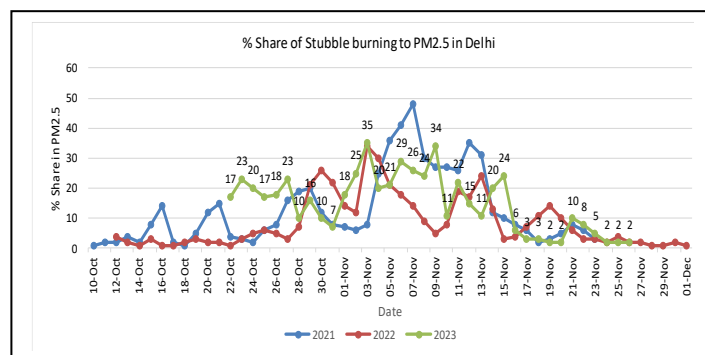

Hotspots for Today:

*Details given below

Delhi	Mundka, Wazirpur, Ashok Vihar, Bawana, Punjabi Bagh	Ghaziabad	Loni
Faridabad	Sector- 16A, Sector 30, New Industrial Town	Greater Noida	Knowledge Park -V
Gurugram	NISE Gwal Pahari, Vikas Sadan	Noida	Sector - 116

Forecast by IITM (Delhi):

	Nov 28, 2023	Nov 29, 2023	Nov 30, 2023
AQI Category	Very Poor	Very Poor	Very Poor

Wind Forecast for Delhi:

	Wind speed (at surface) in km/h		Wind speed (at 900 m) in km/h	Wind Direction	
	As per IMD (range)	As per windy.com (at 16:00 hrs.)	As per windy.com (at 16:00hrs)	As per IMD	As per windy.com at 900m
Nov 28. 2023	upto 04	07	07	NE	E
Nov 29. 2023	upto 04	07	05	E	N
Nov 30. 2023	04-06	05	02	VAR	N

IMD Alert for Tomorrow (28.11.2023):

The air quality is likely to be remain in Very Poor category from 28.11.2023 to 30.11.2023. The predominant surface wind is likely to be coming from Northeast direction with wind speed upto 04 kmph but likely to be remain calm during evening/night, partly cloudy sky and shallow to moderate fog in the morning on 28.11.2023. Ventilation index is likely to be 3200 m²/s.

Active Fire Events (AFE)s:

Date	Punjab		Haryana	
	Nos. on the day	Total since September 15	Nos. on the day	Total since September 15
26.11.2023	63	36614	2	2284
26.11.2022	22	49876	12	3621
26.11.2021	21	71267	48	6918

*As per IITM, the impact of stubble burning is ~2%