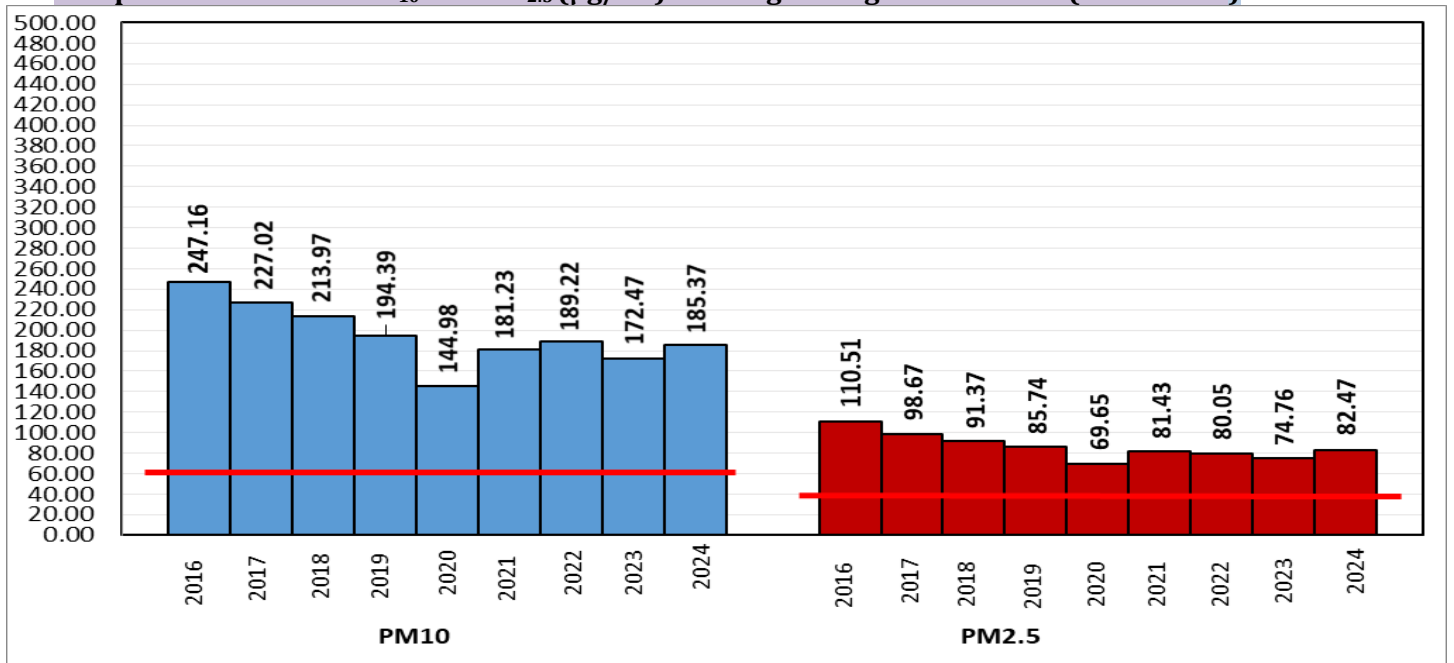

Central Pollution Control Board

Air Quality Status for Delhi & NCR

Dated – October 27, 2024

Current Air Quality Status:

Air Quality Index (AQI) (Average of past 24 hours at 4 PM) in comparison with last two years

	2024			2023			2022		
	Air Quality	AQI Value	Prominent Pollutant	Air Quality	AQI Value	Prominent Pollutant	Air Quality	AQI Value	Prominent Pollutant
Delhi	Very Poor	356↑	PM _{2.5} , PM ₁₀	Poor	261↑	PM _{2.5} , PM ₁₀	Very Poor	354↑	PM ₁₀ , PM _{2.5}
Faridabad	Poor	208↑	PM _{2.5} , PM ₁₀	Poor	235↓	PM _{2.5}	Very Poor	315↑	PM ₁₀ , PM _{2.5}
Ghaziabad	Very Poor	324↑	PM _{2.5}	Poor	227↓	PM _{2.5} , O ₃	Very Poor	373↑	PM ₁₀ , PM _{2.5}
Greater Noida	Very Poor	312↑	PM _{2.5} , PM ₁₀	Poor	280↑	PM _{2.5} , PM ₁₀	Very Poor	368↑	PM _{2.5}
Gurugram	Poor	239↑	PM _{2.5}	Poor	224↓	PM _{2.5}	Very Poor	362↑	PM _{2.5}
Noida	Very Poor	304↑	PM _{2.5}	Poor	220↑	PM ₁₀	Very Poor	354↑	PM ₁₀ , PM _{2.5}

*Data available for 37(2024), 36(2023), 27(2022) stations in Delhi today. # ↑, ↓ arrows indicate a decrease/increase as compared to the value on the previous day.

Comparative status of AQI - Delhi from 01 January to 27 Oct 2016-2024

Comparative status of PM₁₀ and PM_{2.5} (µg/m³) running average - Till Oct 26 (2016-2024)

*Red line shows the annual average concentration standards for PM₁₀ and PM_{2.5}.

Daily Average of Particulates in Delhi (24 hourly average value; from 06:00am of 26.10.24 to 06:00 am of 27.10.24)