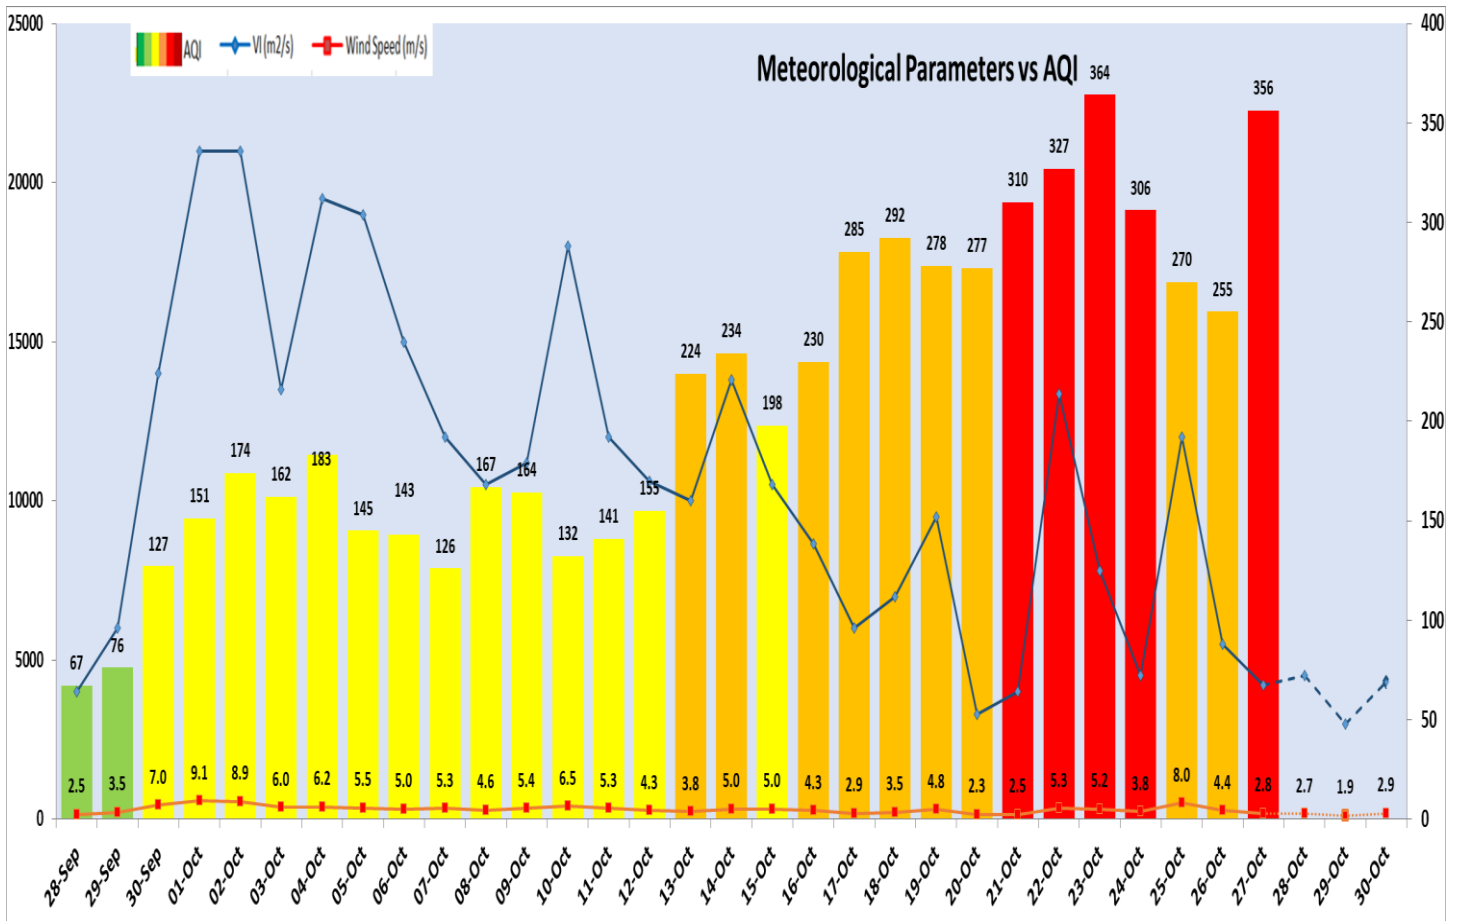

Delhi Temperature in (°C)

Date	Minimum	Maximum
24-10-2024	20.7	33.1
25-10-2024	19.2	34.0
26-10-2024	18.6	34.0
27-10-2024	20.1	33.0

*Hotspots for Today

City	Station Name	AQI value	Air Quality	Prominent Pollutant
Delhi	Bawana, Delhi - DPCC	411	Severe	PM_{2.5}
	Burari Crossing, Delhi - IMD	405	Severe	PM_{2.5}
	Jahangirpuri, Delhi - DPCC	404	Severe	PM₁₀
	Anand Vihar, Delhi - DPCC	394	Very Poor	PM_{2.5}
	Wazirpur, Delhi - DPCC	394	Very Poor	PM_{2.5}
Faridabad	New Industrial Town, Faridabad - HSPCB	259	Poor	PM₁₀
	Sector- 16A, Faridabad - HSPCB	217	Poor	PM_{2.5}
Gurugram	Teri Gram, Gurugram - HSPCB	270	Poor	PM_{2.5}
	Vikas Sadan, Gurugram - HSPCB	249	Poor	PM_{2.5}
Ghaziabad	Loni, Ghaziabad - UPPCB	350	Very Poor	PM_{2.5}
	Sanjay Nagar, Ghaziabad - UPPCB	329	Very Poor	PM_{2.5}
Greater Noida	Knowledge Park - V, Greater Noida - UPPCB	331	Very Poor	PM₁₀
Noida	Sector - 125, Noida - UPPCB	315	Very Poor	PM_{2.5}
	Sector-1, Noida - UPPCB	306	Very Poor	PM_{2.5}