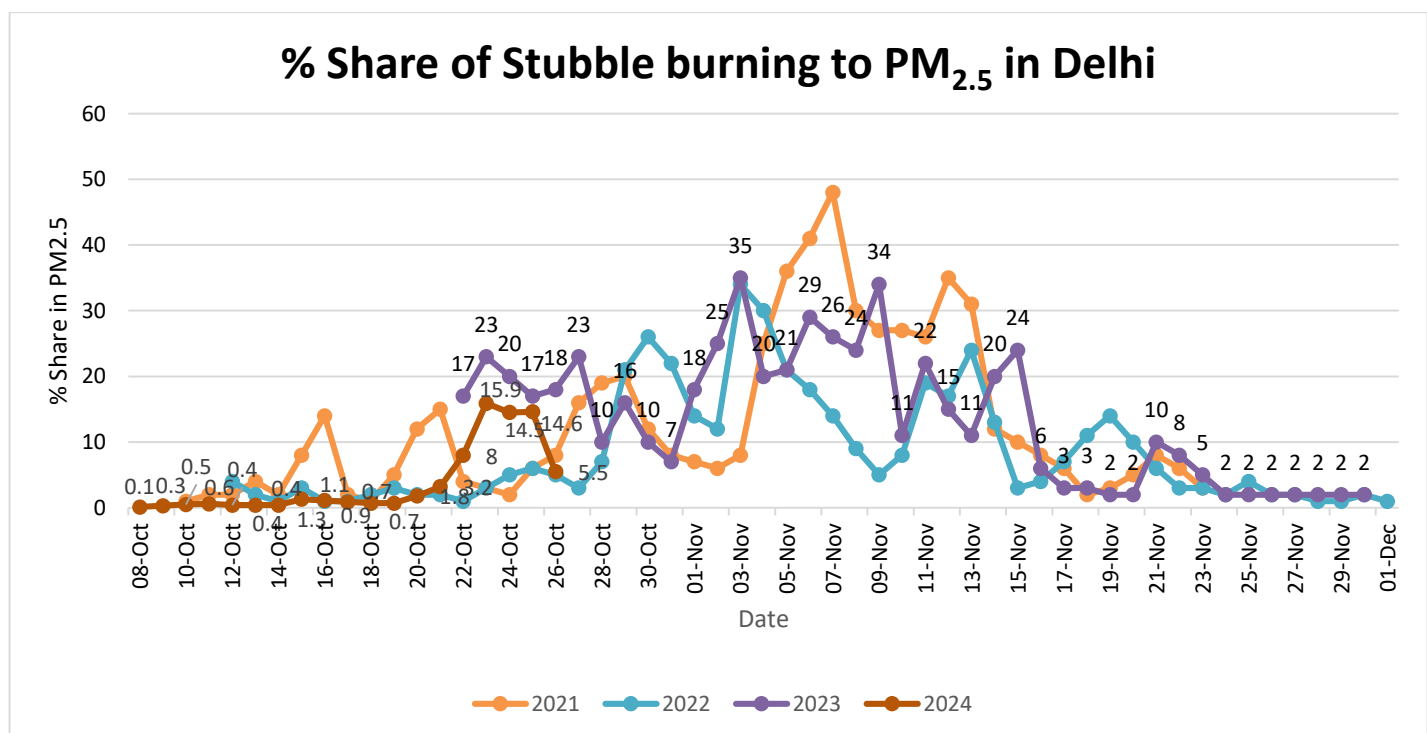

Hotspots for Today: *Details given below

Delhi	Bawana, Burari Crossing, Jahangirpuri, Anand Vihar, Wazirpur	Ghaziabad	Loni, Sanjay Nagar
Faridabad	New Industrial Town, Sector- 16A	Greater Noida	Knowledge Park – V
Gurugram	Teri Gram, Vikas Sadan	Noida	Sector - 125, Sector-1

Forecast by IITM(Delhi):

	Oct 28, 2024	Oct 29, 2024	Oct 30, 2024
AQI Category	Very Poor	Very Poor	Very Poor

Wind Forecast for Delhi:

	Wind speed (at surface) in km/h		Wind speed (at 900 m) in km/h	Wind Direction	
	As per IMD (range)	As per windy.com (at 16:00 hrs.)	As per windy.com (at 16:00hrs)	As per IMD	As per windy.com at 900m
Oct 28, 2024	12-08	06	07	SE	S
Oct 29, 2024	08-06	01	07	SE	W
Oct 30, 2024	06-04	04	14	VAR	NW

IMD Alert for Tomorrow (28.10.2024):

The air quality is likely to be in Very Poor category from 28.10.2024 to 30.10.2024. The predominant surface wind is likely to be coming from Southeast direction in Delhi with wind speed 12-08 kmph, mist in the morning and mainly clear sky on 28.10.2024. Ventilation index is likely to be 4500 m²/s.

Active Fire Events (AFE):

Date	Punjab		Haryana	
	No. of AFE on the day	Total AFE since September 15	No. of AFE on the day	Total AFE since September 15
26.10.2024	108	1857	11	700
26.10.2023	589	3293	67	938
26.10.2022	1238	7036	123	1495

% Share of Stubble burning to PM_{2.5} in Delhi

26.10.2024	*As per IITM, the impact of stubble burning is ~ 5.5 %