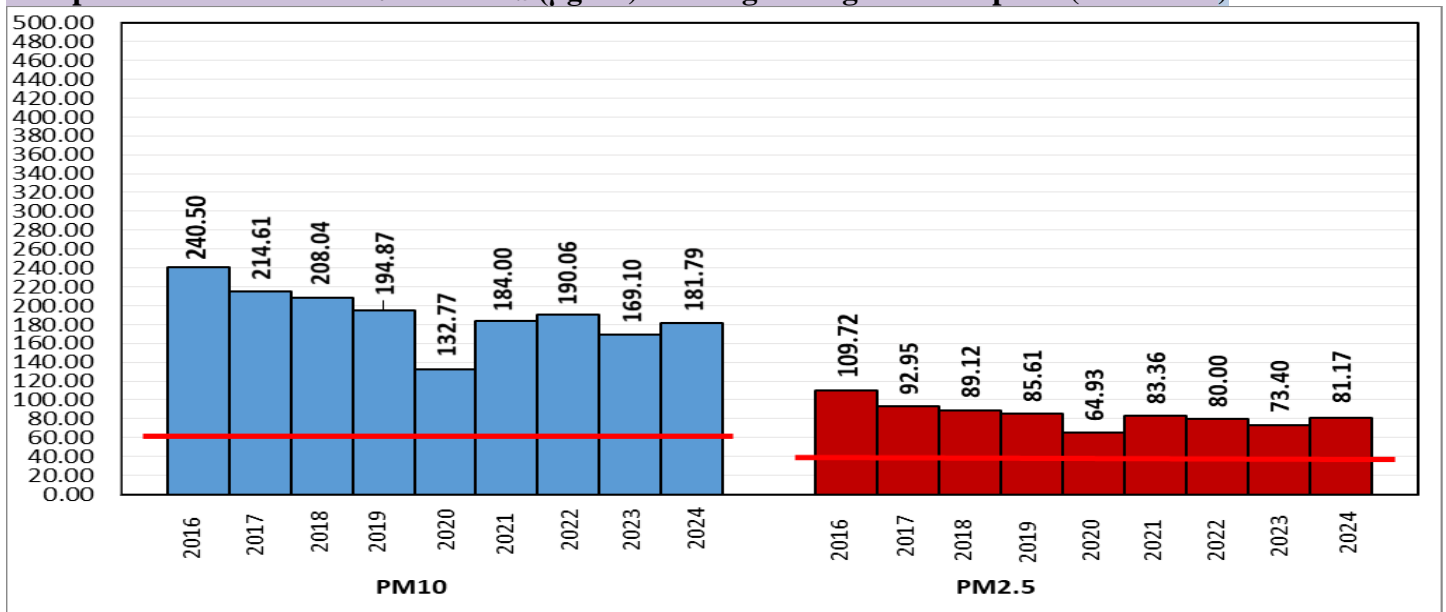

Central Pollution Control Board

Air Quality Status for Delhi & NCR

Dated – September 27, 2024

Current Air Quality Status:

▪ Air Quality Index (AQI) (Average of past 24 hours at 4 PM) in comparison with last two years

	2024			2023			2022		
	Air Quality	AQI Value	Prominent Pollutant	Air Quality	AQI Value	Prominent Pollutant	Air Quality	AQI Value	Prominent Pollutant
Delhi	Satisfactory	80↓	PM ₁₀ , O ₃ , CO	Moderate	129↓	PM _{2.5} , PM ₁₀	Moderate	108↑	PM ₁₀
Faridabad	Satisfactory	74↓	PM _{2.5}	Moderate	123↓	PM ₁₀ , PM _{2.5}	Moderate	104↑	PM ₁₀
Ghaziabad	Satisfactory	88↑	PM ₁₀ , CO	Moderate	152↓	PM _{2.5}	Moderate	108↑	PM ₁₀ , O ₃
Greater Noida	Moderate	111↑	PM ₁₀	Poor	280↓	PM ₁₀ , O ₃	Moderate	121↑	PM ₁₀
Gurugram	Satisfactory	77↓	PM _{2.5} , CO	Moderate	186↓	PM _{2.5}	Moderate	122↑	PM ₁₀ , PM _{2.5} , CO
Noida	Satisfactory	85↑	PM ₁₀ , CO	Moderate	140↓	PM ₁₀	Moderate	110↑	PM _{2.5} , PM ₁₀

Comparative status of PM₁₀ and PM_{2.5} (µg/m³) running average – Till Sept 26 (2016-2024)

*Red line shows the annual average concentration standards for PM₁₀ and PM_{2.5}.

▪ Daily Average of Particulates in Delhi (24 hourly average value; from 06:00am of 26.09.24 to 06:00 am of 27.09.24)