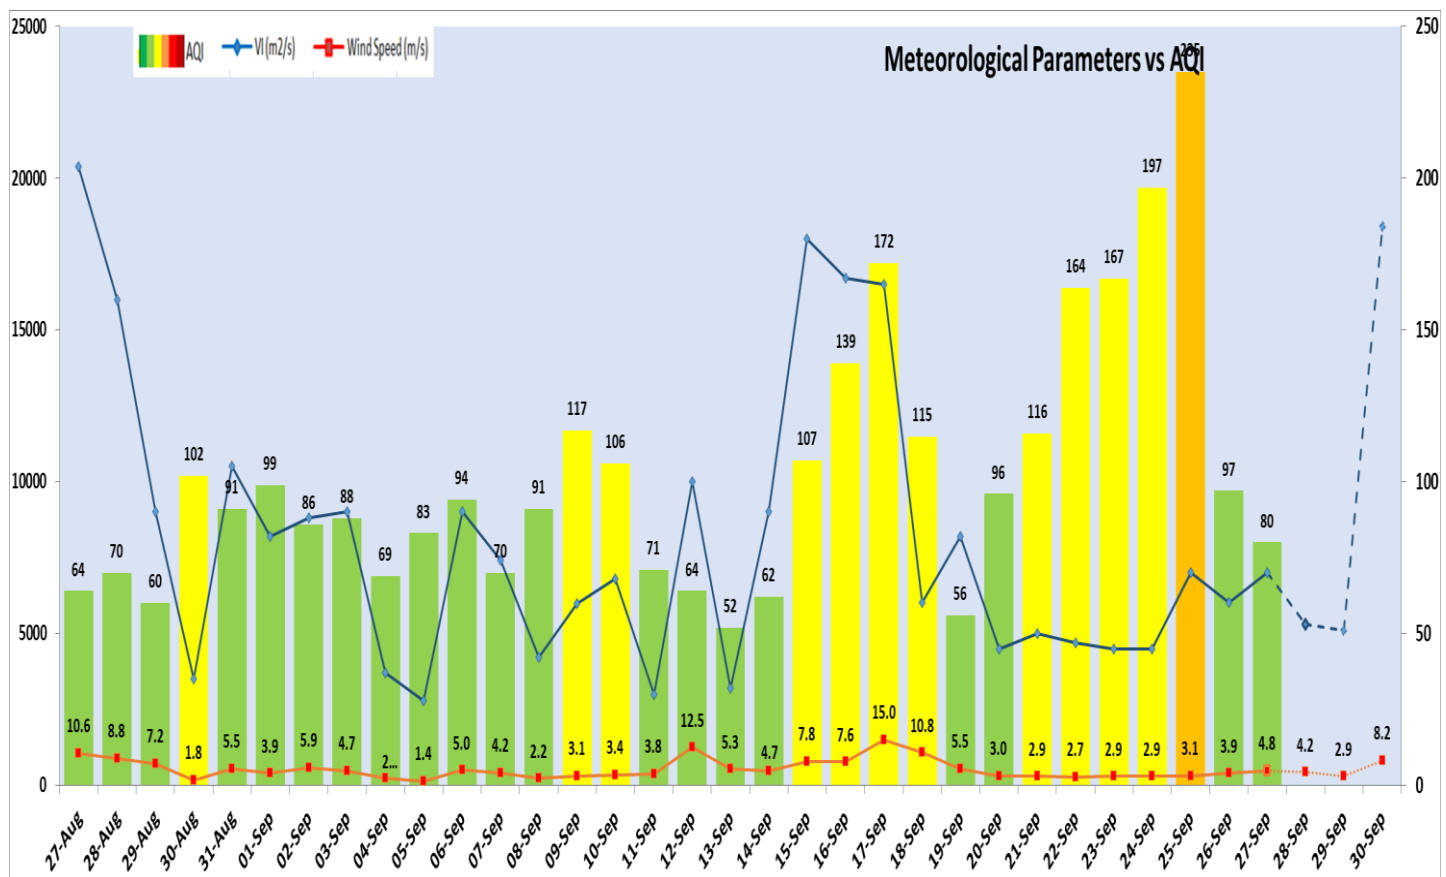

Hotspots for Today: *Details given below

Delhi	North Campus, Aya Nagar, Wazirpur, Mundka, Rohini	Ghaziabad	Loni
Faridabad	Sector 11	Greater Noida	Knowledge Park - III
Gurugram	Sector-51	Noida	Sector-125, Sector - 1

Forecast by IITM(Delhi):

	Sept 28, 2024	Sept 29, 2024	Sept 30, 2024
AQI Category	Satisfactory	Moderate	Moderate

Wind Forecast for Delhi:

	Wind speed (at surface) in km/h		Wind speed (at 900 m) in km/h	Wind Direction	
	As per IMD (range)	As per windy.com (at 16:00 hrs.)	As per windy.com (at 16:00hrs)	As per IMD	As per windy.com at 900m
Sept 28, 2024	12-14	04	06	E/ESE	E
Sept 29, 2024	04-08	03	06	E/NE	NE
Sept 30, 2024	04-10	06	21	NW/N	NW

IMD Alert for Tomorrow (28.09.2024):

The air quality is likely to be in Satisfactory category from 27.09.2024 to 28.09.2024. The predominant surface wind is likely to be in East/East Southeast direction in Delhi with wind speed 14-12 kmph, generally cloudy sky and very light rain/drizzle on 28.09.2024. Ventilation index is likely to be 5300 m²/s.

Active Fire Events (AFE):

Date	Punjab		Haryana	
	No. of AFE on the day	Total AFE since September 15	No. of AFE on the day	Total AFE since September 15
26.09.2024	5	98	5	75
26.09.2023	3	11	2	15
26.09.2022	0	139	0	1