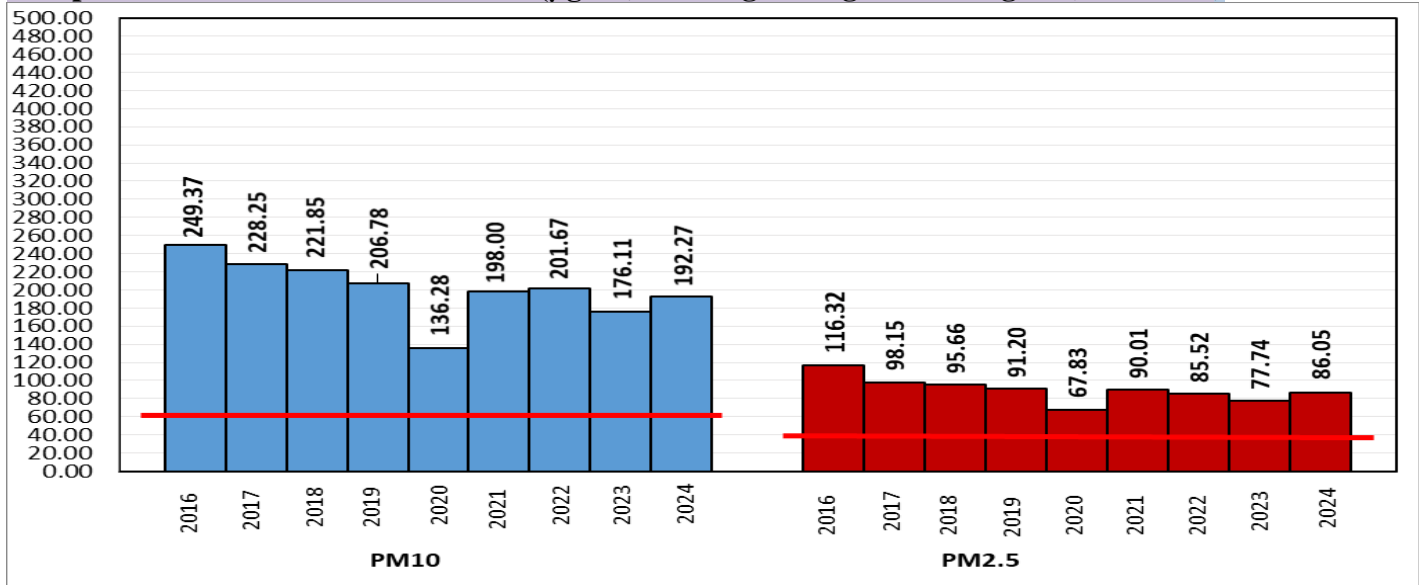

Current Air Quality Status:

▪ Air Quality Index (AQI) (Average of past 24 hours at 4 PM) in comparison with last two years

	2024			2023			2022		
	Air Quality	AQI Value	Prominent Pollutant	Air Quality	AQI Value	Prominent Pollutant	Air Quality	AQI Value	Prominent Pollutant
Delhi	Satisfactory	64↓	PM₁₀, O₃, PM_{2.5}	Moderate	186↑	PM₁₀	Moderate	105↓	O₃, PM₁₀
Faridabad	Good	32↓	PM₁₀	Moderate	148↑	PM₁₀, PM_{2.5}	Moderate	170↑	PM_{2.5}
Ghaziabad	Satisfactory	56↑	PM₁₀	Moderate	188↑	PM₁₀	Moderate	103↓	PM₁₀
Greater Noida	Satisfactory	76↓	PM₁₀	Poor	246↑	PM₁₀	Satisfactory	99↓	PM₁₀
Gurugram	Good	35↓	PM_{2.5}	Poor	214↑	PM_{2.5}	Moderate	106↑	PM₁₀
Noida	Good	50↓	PM₁₀, O₃	Moderate	167↑	PM₁₀, CO	Moderate	101↓	PM₁₀

*Data available for 35(2024), 33(2023), 36(2022) stations in Delhi today. # ↑, ↓ arrows indicate a decrease/increase as compared to the value on the previous day.

Comparative status of AQI - Delhi from 01 January to 27 Aug 2016-2024

Category	Year	2016	2017	2018	2019	2020	2021	2022	2023	2024	2016	2017	2018	2019	2020	2021	2022	2023	2024	
	No. of days	228	239	239	239	240	239	239	239	240										
Good (0–50)		0	2	0	2	4	0	0	0	0										
Satisfactory (51–100)		18	33	37	34	84	40	50	50	45	77	113	119	131	184	140	112	159	155	
Moderate (101–200)		59	78	82	95	96	100	62	109	110										
Poor (201–300)		91	90	86	74	39	59	105	56	49										
Very Poor (301–400)		54	36	28	27	15	34	21	21	33	151	126	120	108	56	99	127	80	85	
Severe (>401)		6	0	6	7	2	6	1	3	3										

Comparative status of PM₁₀ and PM_{2.5} (µg/m³) running average – Till Aug 26 (2016-2024)

*Red line shows the annual average concentration standards for PM₁₀ and PM_{2.5}.

▪ Daily Average of Particulates in Delhi (24 hourly average value; from 06:00am of 26.08.24 to 06:00 am of 27.08.24)

Date ↓ / parameter →	PM_{2.5} (µg/m³)	PM₁₀ (µg/m³)
26- Aug -2024	29↑	65↑