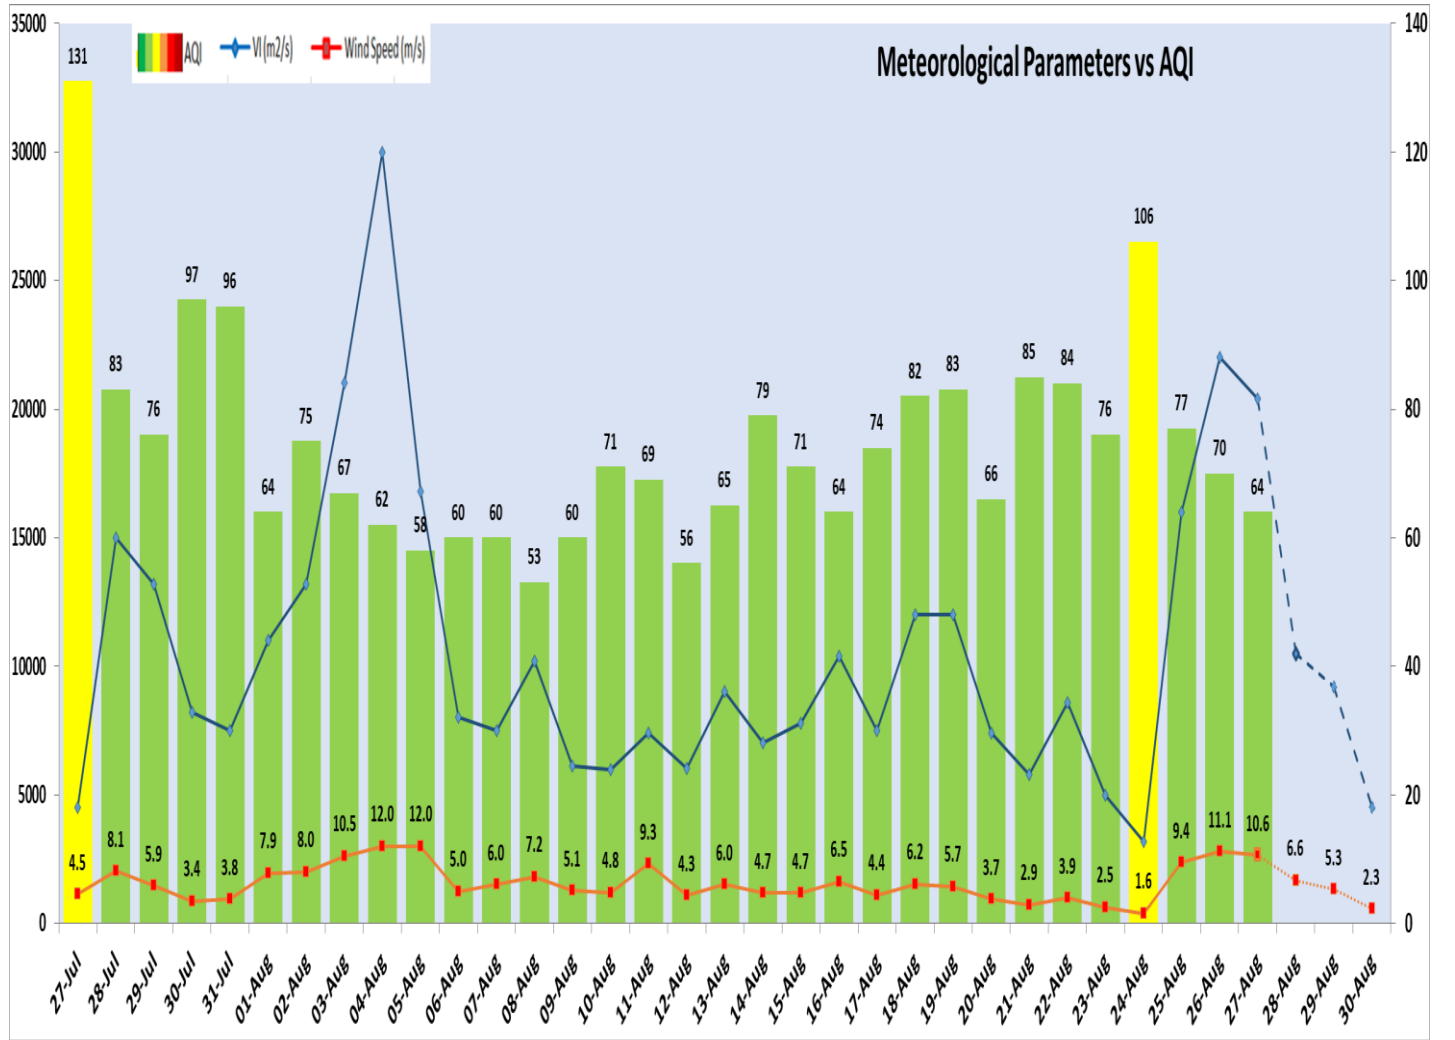

Hotspots for Today: *Details given below

Delhi	Sirifort, Pusa, Rohini, Wazirpur, Anand Vihar	Ghaziabad	Loni
Faridabad	Sector 11	Greater Noida	Knowledge Park - V
Gurugram	Teri Gram	Noida	Sector - 125, Sector-1

Forecast by IITM(Delhi):

	Aug 28, 2024	Aug 29, 2024	Aug 30, 2024
AQI Category	Satisfactory	Satisfactory	Moderate

Wind Forecast for Delhi:

	Wind speed (at surface) in km/h		Wind speed (at 900 m) in km/h	Wind Direction	
	As per IMD (range)	As per windy.com (at 16:00 hrs.)	As per windy.com (at 16:00hrs)	As per IMD	As per windy.com at 900m
Aug 28, 2024	12-16	06	08	SE	SE
Aug 29, 2024	08-12	08	14	SSE/SE	S
Aug 30, 2024	08-12	08	09	SE/E	E

IMD Alert for Tomorrow (28.08.2024):

The air quality is likely to be in Satisfactory category from 27.08.2024 and 29.08.2024 and Moderate category on 30.08.2024. The predominant surface wind is likely to be coming from Southeast directions in Delhi with wind speed 12-16 kmph, generally cloudy sky and light to moderate rain/thunderstorm on 28.08.2024. Ventilation index is likely to be 10500 m²/s.