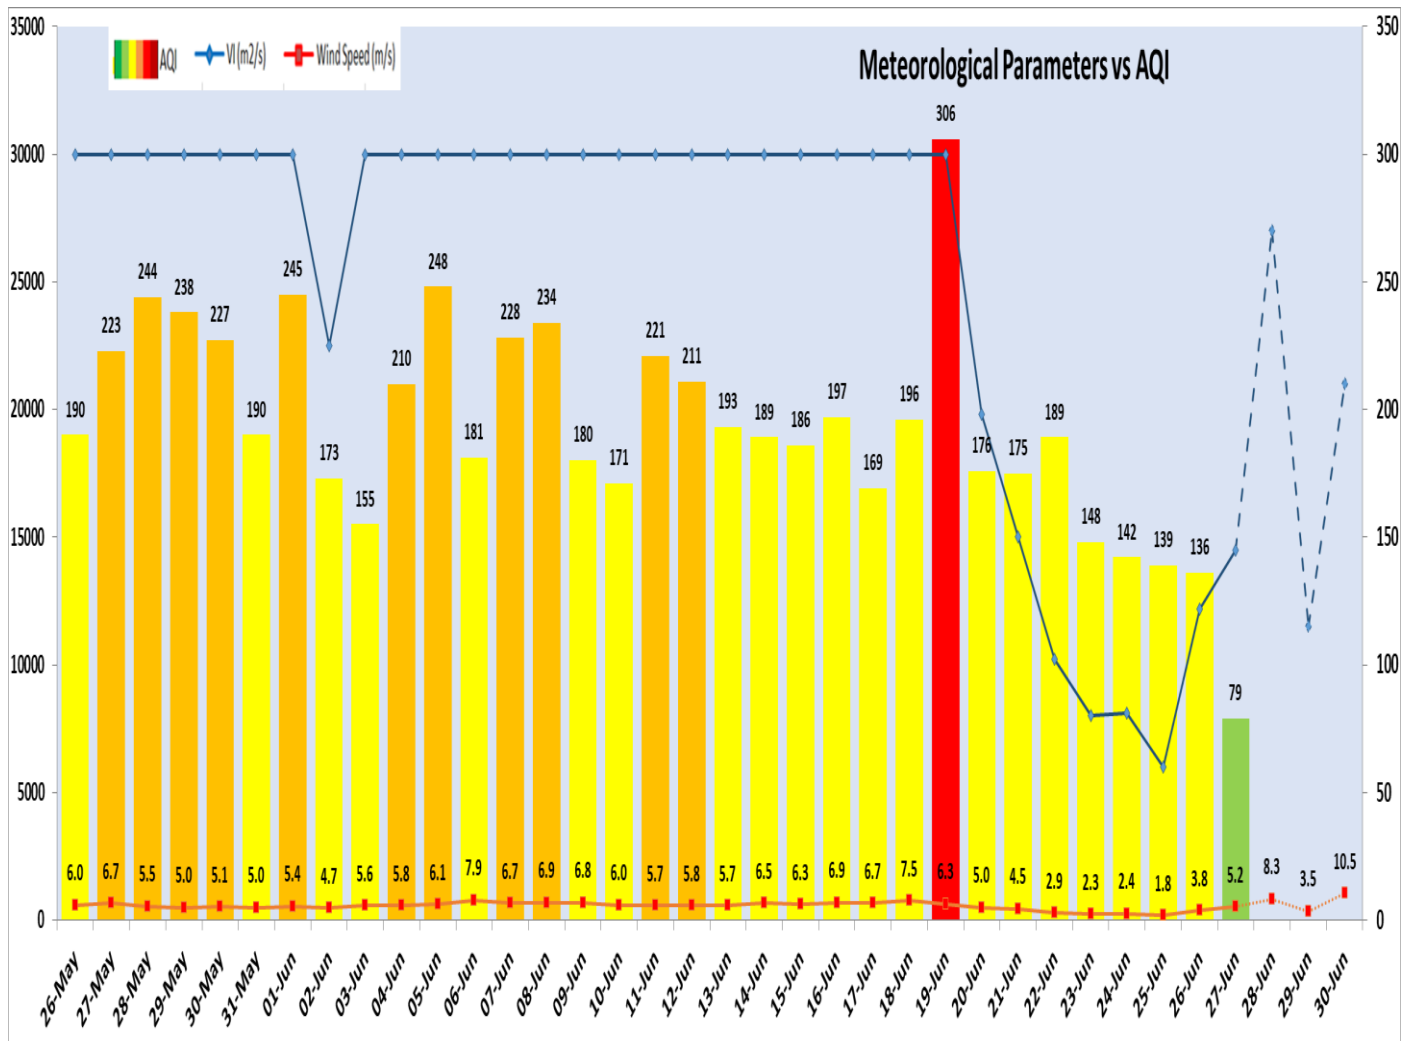

Comparative status of PM₁₀ and PM_{2.5} (µg/m³) running average – Till June 26 (2016-2024)

*Red line shows the annual average concentration standards for PM₁₀ and PM_{2.5}.

Daily Average of Particulates in Delhi (24 hourly average value; from 06:00am of 26.06.24 to 06:00 am of 27.06.24)

Forecast by IITM(Delhi):

	June 28, 2024	June 29, 2024	June 30, 2024
AQI Category	Moderate	Satisfactory	Satisfactory

Wind Forecast for Delhi:

	Wind speed (at surface) in km/h		Wind speed (at 900 m) in km/h	Wind Direction	
	As per IMD (range)	As per windy.com (at 16:00 hrs.)	As per windy.com (at 16:00hrs)	As per IMD	As per windy.com at 900m
June 28, 2024	10-18	06	07	VAR	SE
June 29, 2024	10-16	05	07	VAR	SW
June 30, 2024	06-12	04	04	VAR	W

Delhi Temperature in (°C)		
Date	Minimum	Maximum
24-06-2024	31.6	39.8
25-06-2024	28.6	40.4
26-06-2024	31.6	39.7
27-06-2024	28.6	39.0

▪ ***Hotspots for Today**

City	Station Name	AQI value	Air Quality	Prominent Pollutant
Delhi	New Moti Bagh, Delhi - MHUA	244	Poor	PM _{2.5}
	Mundka, Delhi - DPCC	105	Moderate	PM ₁₀
	Wazirpur, Delhi - DPCC	102	Moderate	PM ₁₀
	Dwarka-Sector 8, Delhi - DPCC	98	Satisfactory	PM ₁₀
	Narela, Delhi - DPCC	92	Satisfactory	PM ₁₀
Faridabad	Sector 11, Faridabad - HSPCB	135	Moderate	PM ₁₀
Gurugram	Teri Gram, Gurugram - HSPCB	137	Moderate	PM ₁₀
Ghaziabad	Loni, Ghaziabad - UPPCB	86	Satisfactory	PM _{2.5}
	Indirapuram, Ghaziabad - UPPCB	82	Satisfactory	PM _{2.5}
Greater Noida	Knowledge Park - V, Greater Noida - UPPCB	126	Moderate	PM ₁₀
Noida	Sector-1, Noida - UPPCB	67	Satisfactory	PM ₁₀