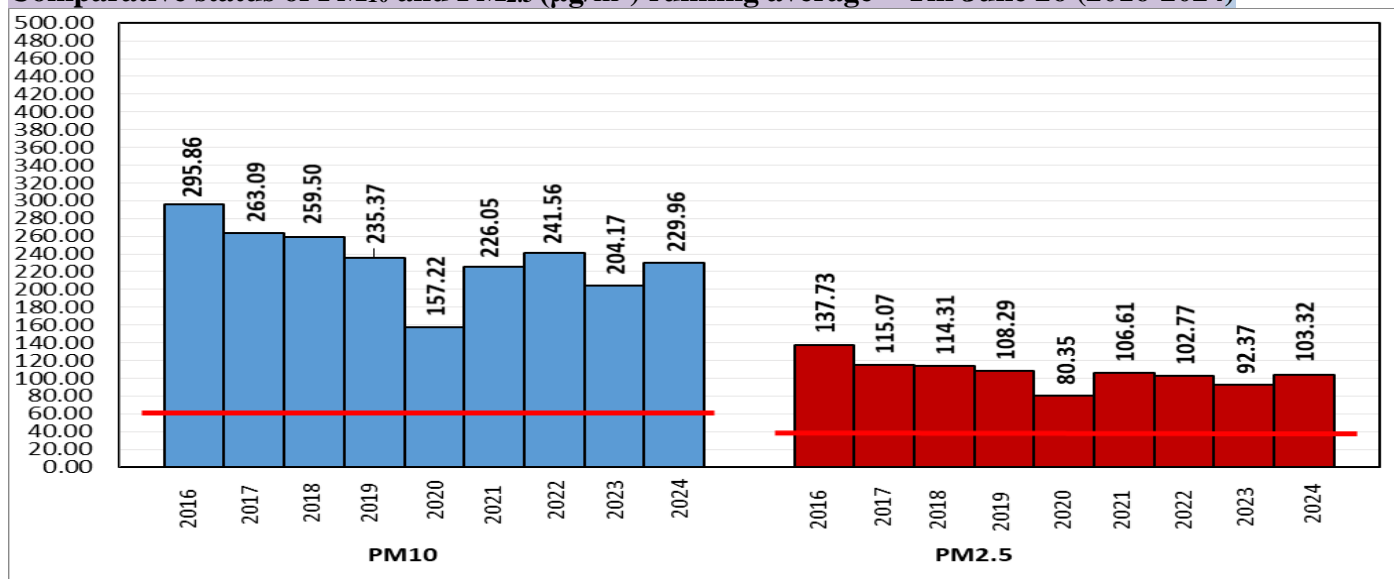

Central Pollution Control Board

Air Quality Status for Delhi & NCR

Dated – June 27, 2024

Current Air Quality Status:

Air Quality Index (AQI) (Average of past 24 hours at 4 PM) in comparison with last two years

	2024			2023			2022		
	Air Quality	AQI Value	Prominent Pollutant	Air Quality	AQI Value	Prominent Pollutant	Air Quality	AQI Value	Prominent Pollutant
Delhi	Satisfactory	79↓	PM ₁₀ , PM _{2.5}	Satisfactory	86↓	PM ₁₀ , PM _{2.5}	Moderate	127↓	PM _{2.5} , PM ₁₀ , O ₃
Faridabad	Satisfactory	99↓	PM ₁₀ , PM _{2.5}	Moderate	143↓	PM ₁₀	Moderate	129↓	PM ₁₀
Ghaziabad	Satisfactory	66↓	PM ₁₀ , PM _{2.5}	Satisfactory	90↓	PM _{2.5} , PM ₁₀	Moderate	111↓	PM ₁₀ , CO
Greater Noida	Satisfactory	88↓	PM ₁₀	Moderate	117↑	PM ₁₀ , O ₃	Moderate	137↓	PM ₁₀
Gurugram	Satisfactory	98↓	PM ₁₀ , PM _{2.5} , CO	Moderate	158↑	PM _{2.5}	Moderate	140↓	PM _{2.5} , PM ₁₀
Noida	Satisfactory	62↓	PM ₁₀	Satisfactory	88↓	NO ₂ , PM ₁₀	Moderate	126↓	PM ₁₀

*Data available for 32(2024), 34(2023), 32(2022) stations in Delhi today. # ↑, ↓ arrows indicate a decrease/increase as compared to the value on the previous day.

Comparative status of AQI - Delhi from 01 January to 27 June 2016-2024

Comparative status of PM₁₀ and PM_{2.5} (µg/m³) running average – Till June 26 (2016-2024)

*Red line shows the annual average concentration standards for PM₁₀ and PM_{2.5}.

Daily Average of Particulates in Delhi (24 hourly average value; from 06:00am of 26.06.24 to 06:00 am of 27.06.24)