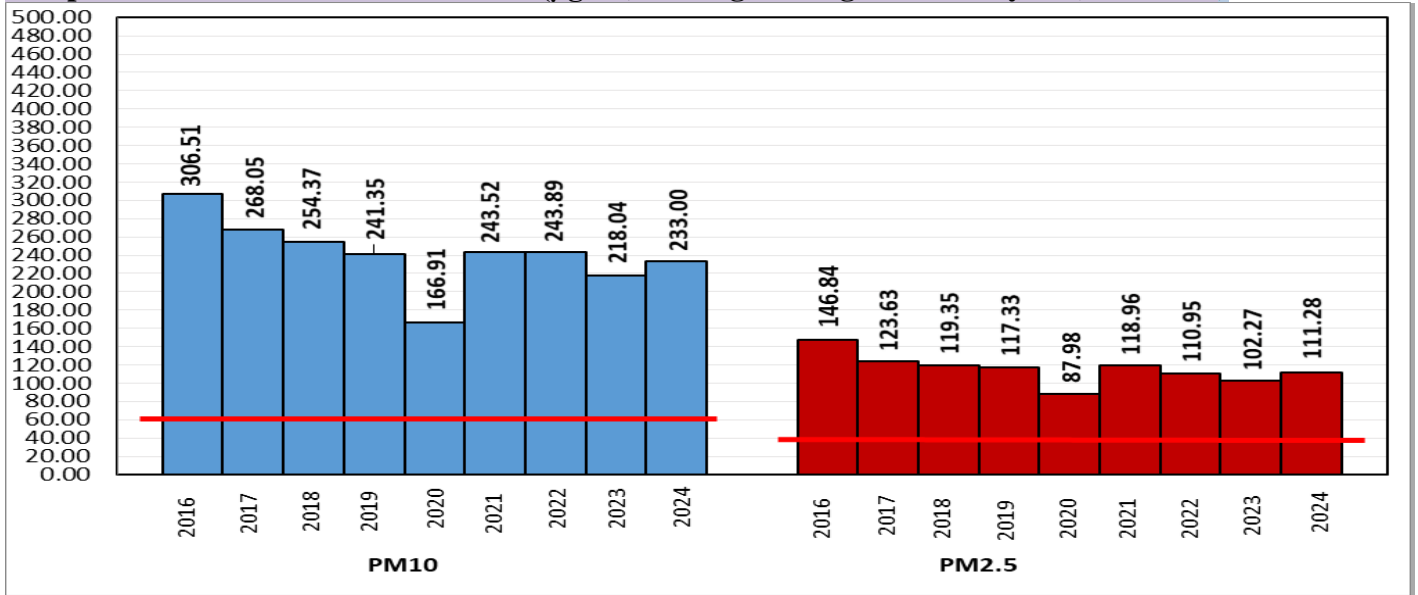

Air Quality Index (AQI) (Average of past 24 hours at 4 PM) in comparison with last two years

	2024			2023			2022		
	Air Quality	AQI Value	Prominent Pollutant	Air Quality	AQI Value	Prominent Pollutant	Air Quality	AQI Value	Prominent Pollutant
Delhi	Poor	223↑	PM_{2.5}, CO	Moderate	110↑	O₃, PM₁₀	Poor	206↑	PM_{2.5}, PM₁₀
Faridabad	Very Poor	304↑	PM_{2.5}	Moderate	121↑	PM_{2.5}	Poor	255↑	PM_{2.5}, PM₁₀
Ghaziabad	Moderate	198↑	PM₁₀	Satisfactory	96↓	PM_{2.5}, PM₁₀	Poor	201↓	PM_{2.5}, PM₁₀
Greater Noida	Poor	244↓	PM₁₀	Moderate	152↓	O₃	Poor	220↑	PM_{2.5}, PM₁₀
Gurugram	Moderate	166↑	PM_{2.5}, CO	Moderate	176↑	O₃	Poor	226↑	PM_{2.5}, PM₁₀
Noida	Poor	281↑	PM₁₀, O₃	Moderate	113	PM₁₀	Poor	220↑	PM_{2.5}, PM₁₀

*Data available for 39(2024), 36(2023), 39(2022) stations in Delhi today. # ↑, ↓ arrows indicate a decrease/increase as compared to the value on the previous day.

Comparative status of AQI - Delhi from 01 January to 27 May 2016-2024

Category	Year	2016	2017	2018	2019	2020	2021	2022	2023	2024	2016	2017	2018	2019	2020	2021	2022	2023	2024	
	No. of days	144	147	147	147	148	147	147	147	148	2016	2017	2018	2019	2020	2021	2022	2023	2024	
Good (0-50)		0	0	0	0	1	0	0	0	0										
Satisfactory (51-100)		0	0	1	2	27	5	4	6	0	14	32	44	57	94	55	37	70	74	
Moderate (101-200)		14	32	43	55	66	50	33	64	74										
Poor (201-300)		74	79	73	57	37	53	91	53	39										
Very Poor (301-400)		50	36	27	26	15	33	18	21	32	130	115	103	90	54	92	110	77	74	
Severe (>401)		6	0	3	7	2	6	1	3	3										

Comparative status of PM₁₀ and PM_{2.5} (µg/m³) running average – Till May 26 (2016-2024)

*Red line shows the annual average concentration standards for PM₁₀ and PM_{2.5}.

Daily Average of Particulates in Delhi (24 hourly average value; from 06:00am of 26.05.24 to 06:00 am of 27.05.24)

Date ↓ / parameter →	PM_{2.5} (µg/m³)	PM₁₀ (µg/m³)
26- May -2024	83↑	223↑