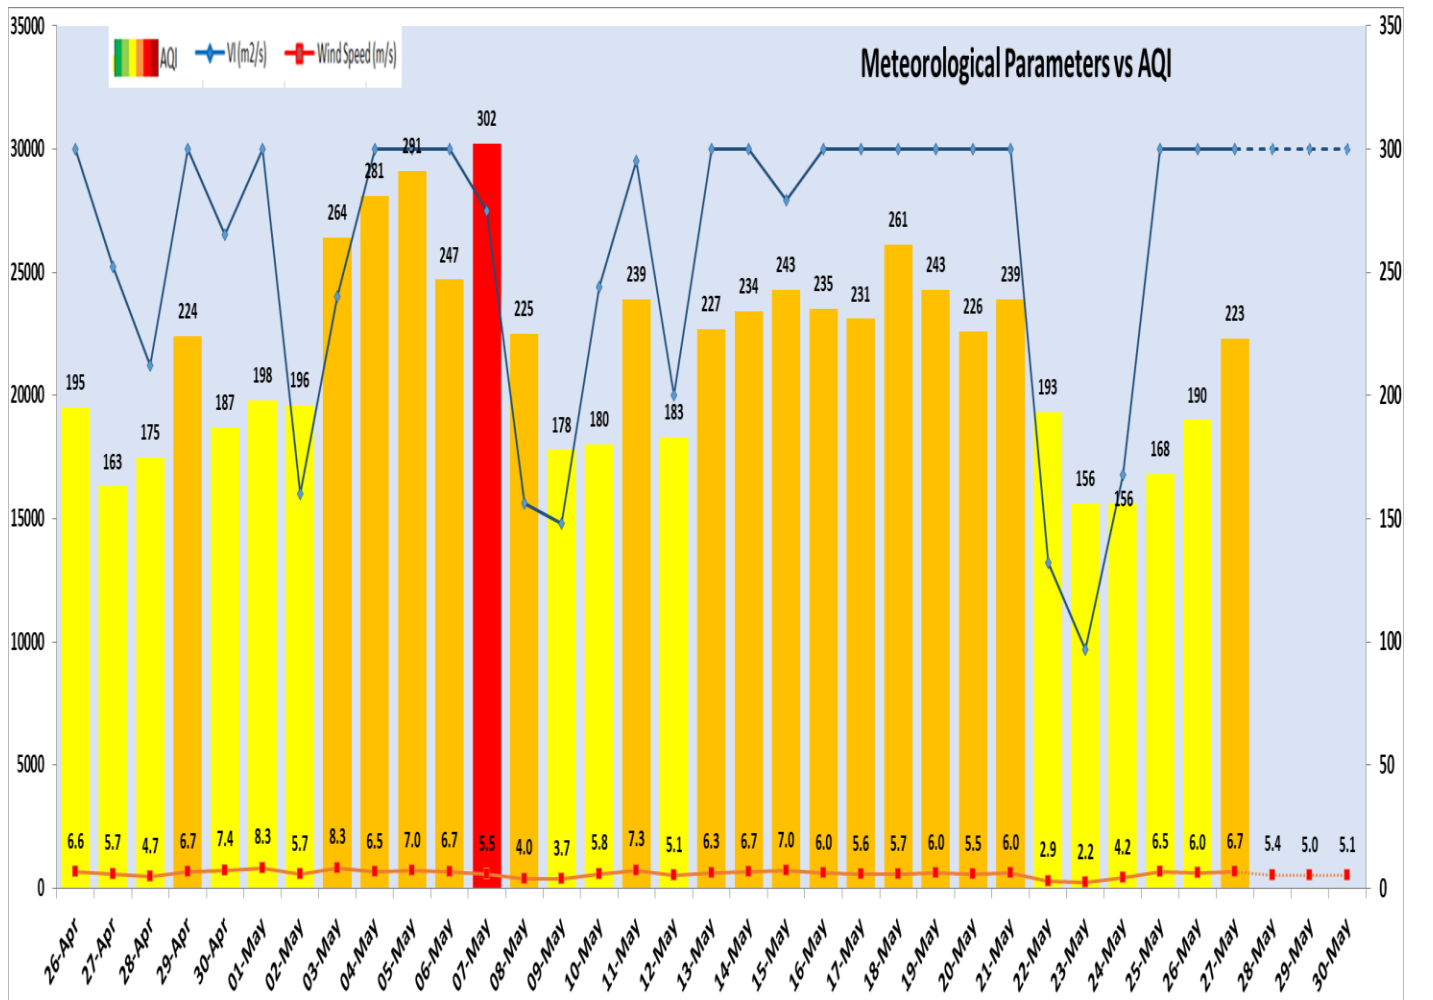

Hotspots for Today: *Details given below

Delhi	Burari Crossing, Shadipur, Chandni Chowk, Anand Vihar, Mundka	Ghaziabad	Indrapuram, Loni
Faridabad	New Industrial Town, Sector 11	Greater Noida	Knowledge Park - V
Gurugram	Sector-51	Noida	Sector - 125, Sector-116

Forecast by IITM(Delhi):

	May 28, 2024	May 29, 2024	May 30, 2024
AQI Category	Poor	Poor	Poor

Wind Forecast for Delhi:

	Wind speed (at surface) in km/h		Wind speed (at 900 m) in km/h	Wind Direction	
	As per IMD (range)	As per windy.com (at 16:00 hrs.)	As per windy.com (at 16:00hrs)	As per IMD	As per windy.com at 900m
May 28, 2024	06-15	16	30	W/WNW	W
May 29, 2024	10-20	09	17	VAR	W
May 30, 2024	08-15	13	20	W	W

IMD Alert for Tomorrow (28.05.2024):

The air quality is likely to be in Poor category from 28.05.2024 and 30.05.2024. The predominant surface wind is likely to be coming from West/Northwest directions in Delhi with wind speed 06-15 kmph, mainly clear sky, heat wave conditions at most places and severe heat wave conditions at a few places with strong surface winds (speed 20-30 kmph) occasionally in gusty during the day on 28.05.2024. Ventilation index is likely to be more than 30000 m²/s.