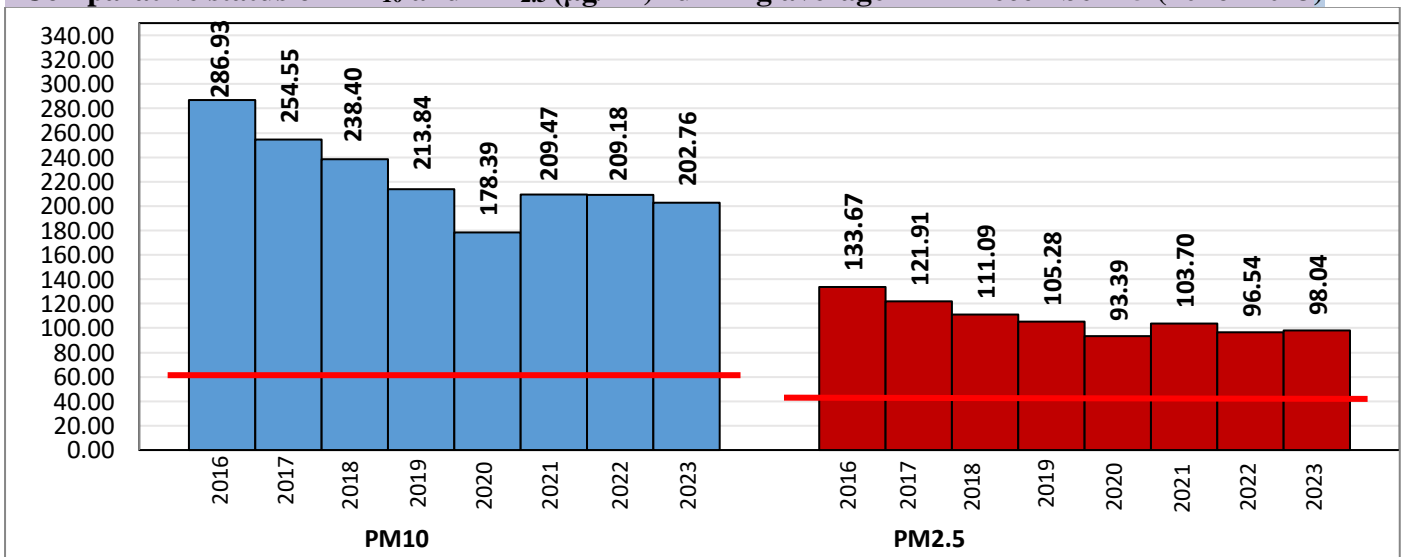

Air Quality Index (AQI) (Average of past 24 hours at 4 PM) in comparison with last two years

	2023			2022			2021(Covid- Year)		
	Air Quality	AQI Value	Prominent Pollutant	Air Quality	AQI Value	Prominent Pollutant	Air Quality	AQI Value	Prominent Pollutant
Delhi	Very Poor	377↓	PM2.5	Very Poor	331↑	PM2.5	Severe	459↑	PM2.5
Faridabad	Very Poor	302↑	PM2.5	Very Poor	306↑	PM2.5	Severe	447↑	PM2.5, PM10
Ghaziabad	Very Poor	305↑	PM2.5	Poor	269↑	PM2.5	Severe	429↑	PM2.5
Greater Noida	Very Poor	341↑	PM2.5	Very Poor	347↑	PM2.5	Severe	426↑	PM2.5
Gurugram	Poor	286↓	PM2.5	Poor	281↑	PM2.5	Very Poor	375↑	PM2.5
Noida	Very Poor	343↑	PM2.5	Very Poor	303↑	PM2.5	Severe	435↑	PM2.5

*Data available for 35(2023), 37(2022), 35(2021) stations in Delhi today. # ↑, ↓ arrows indicate a decrease/increase as compared to the value on the previous day.

Comparative status of AQI - Delhi from 01 January to 25 December 2016-2023

Category	Year	2016	2017	2018	2019	2020	2021	2022	2023	2016	2017	2018	2019	2020	2021	2022	2023
	No. of days	349	360	360	360	361	360	360	360	2016	2017	2018	2019	2020	2021	2022	2023
Good (0-50)		0	2	0	2	4	1	3	1								
Satisfactory (51-100)		24	45	53	59	96	72	65	60	110	153	158	182	227	197	163	206
Moderate (101-200)		86	106	105	121	127	124	95	145								
Poor (201-300)		120	114	113	103	72	77	130	77								
Very Poor (301-400)		94	84	71	53	47	62	61	62	239	207	202	178	134	163	197	154
Severe (>401)		25	9	18	22	15	24	6	15								

Comparative status of PM₁₀ and PM_{2.5} (µg/m³) running average - Till December 25 (2016- 2023)

*Red line shows the annual average concentration standards for PM₁₀ and PM_{2.5}.

Daily Average of Particulates in Delhi (24 hourly average value; from 06:00am of 25.12.23 to 06:00 am of 26.12.23)

Date ↓ / parameter →	PM_{2.5} (µg/m³)	PM₁₀ (µg/m³)
25- December -2023	212↓	323↓