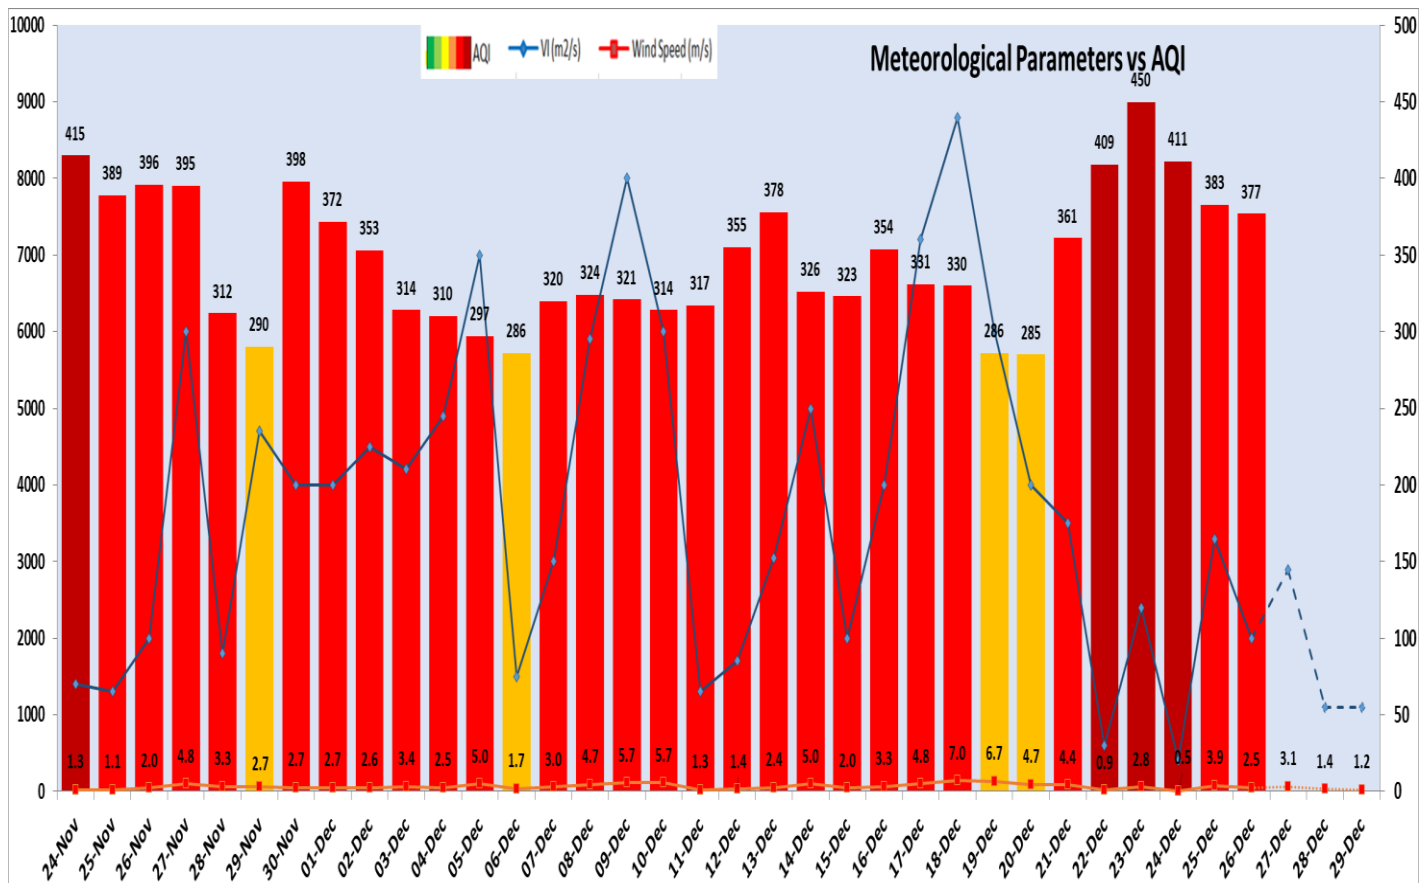

Comparative status of PM₁₀ and PM_{2.5} (µg/m³) running average - Till December 25 (2016- 2023)

*Red line shows the annual average concentration standards for PM₁₀ and PM_{2.5}.

Daily Average of Particulates in Delhi (24 hourly average value; from 06:00am of 25.12.23 to 06:00 am of 26.12.23)

Forecast by IITM (Delhi):

	Dec 27, 2023	Dec 28, 2023	Dec 29, 2023
AQI Category	Severe	Severe	Very Poor

Wind Forecast for Delhi:

	Wind speed (at surface) in km/h		Wind speed (at 900 m) in km/h	Wind Direction	
	As per IMD (range)	As per windy.com (at 16:00 hrs.)	As per windy.com (at 16:00hrs)	As per IMD	As per windy.com at 900m
Dec 27. 2023	UPTO 06	9	27	NW	N
Dec 28. 2023	UPTO 06	9	20	SE	NW
Dec 29. 2023	UPTO 06	4	07	SE	NW

IMD Alert for Tomorrow (27.12.2023):

The air quality is likely to deteriorate and reach in Severe category on 27.12.2023. The predominant surface wind is likely to be coming from Northwest direction in Delhi with wind speed upto 06 kmph, mainly clear sky and dense to very dense fog in the morning on 27.12.2023. Ventilation index is likely to be 2900 m²/s.