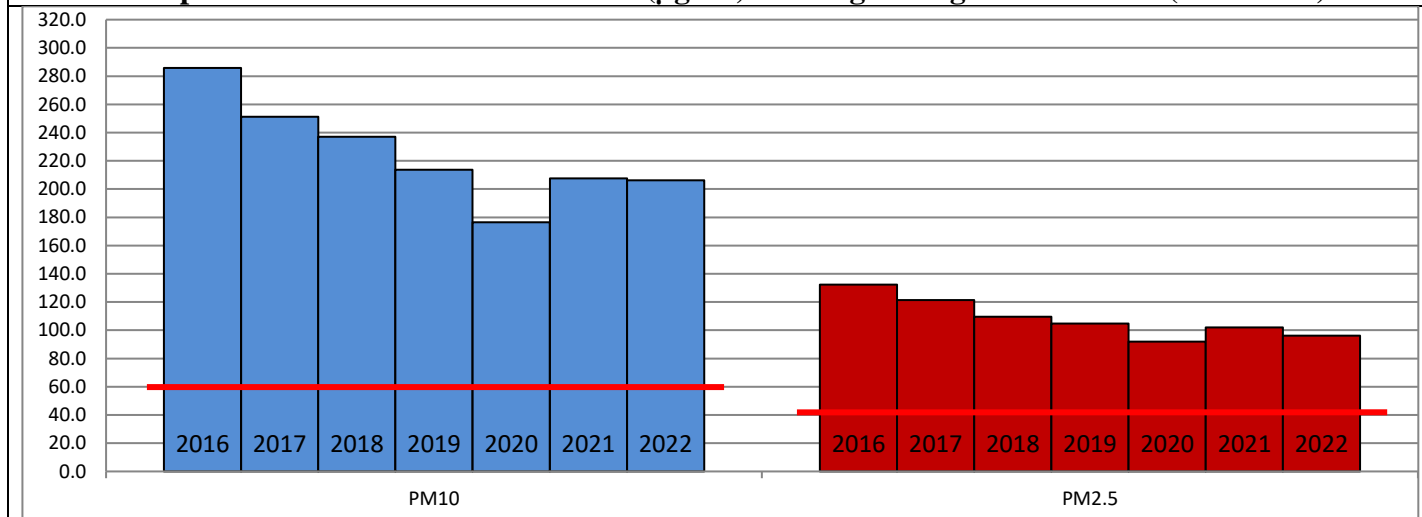

Central Pollution Control Board

Air Quality Status for Delhi & NCR

Dated – December 26, 2022

Current Air Quality Status:

Air Quality Index (AQI) (Average of past 24 hours)

	Air Quality	AQI Value	Prominent Pollutant
Delhi	Very Poor	331 ↑	PM_{2.5}
Faridabad	Very Poor	306 ↑	PM_{2.5}
Ghaziabad	Poor	269 ↑	PM_{2.5}
Greater Noida	Very Poor	347 ↑	PM_{2.5}
Gurugram	Poor	281 ↑	PM_{2.5}
Noida	Very Poor	303 ↑	PM_{2.5}

*Data available for 37 stations in Delhi today. # ↑ ↓ arrows indicate a decrease/increase as compared to the value on the previous day.

Comparative status of AQI - Delhi from 01 January to 26 December 2016-2022

Category	Year	2016	2017	2018	2019	2020	2021	2022	2016	2017	2018	2019	2020	2021	2022
	No. of days	349	360	360	360	361	360	360							
Good (0–50)		0	2	0	2	5	1	3							
Satisfactory (51–100)		24	45	53	59	95	81	65	110	152	159	182	227	197	163
Moderate (101–200)		86	105	106	121	127	115	95							
Poor (201–300)		120	115	114	103	72	77	130							
Very Poor (301–400)		95	84	69	54	47	62	61	239	208	201	178	134	163	197
Severe (>401)		24	9	18	21	15	24	6							

Comparative status of PM₁₀ and PM_{2.5} (µg/m³) running average – Till Dec 25 (2016-2022)

Hotspots for Today:

*Details given overleaf

Delhi	Nehru Nagar, Patparganj, Jahangirpuri, Wazirpur, NSIT Dwarka	Ghaziabad	Vasundhara
Faridabad	Sector-16A	Greater Noida	Knowledge Park -III
Gurugram	Sector-51, Vikas Sadan	Noida	Sector-62, Sector-116

Forecast by IITM (Delhi):

	Dec 27, 2022		Dec 28, 2022- Dec 29, 2022	
	Concentration	AQI Category	Concentration	AQI Category
PM₁₀	270	Poor	295	Poor
PM_{2.5}	165	Very Poor	178	Very Poor