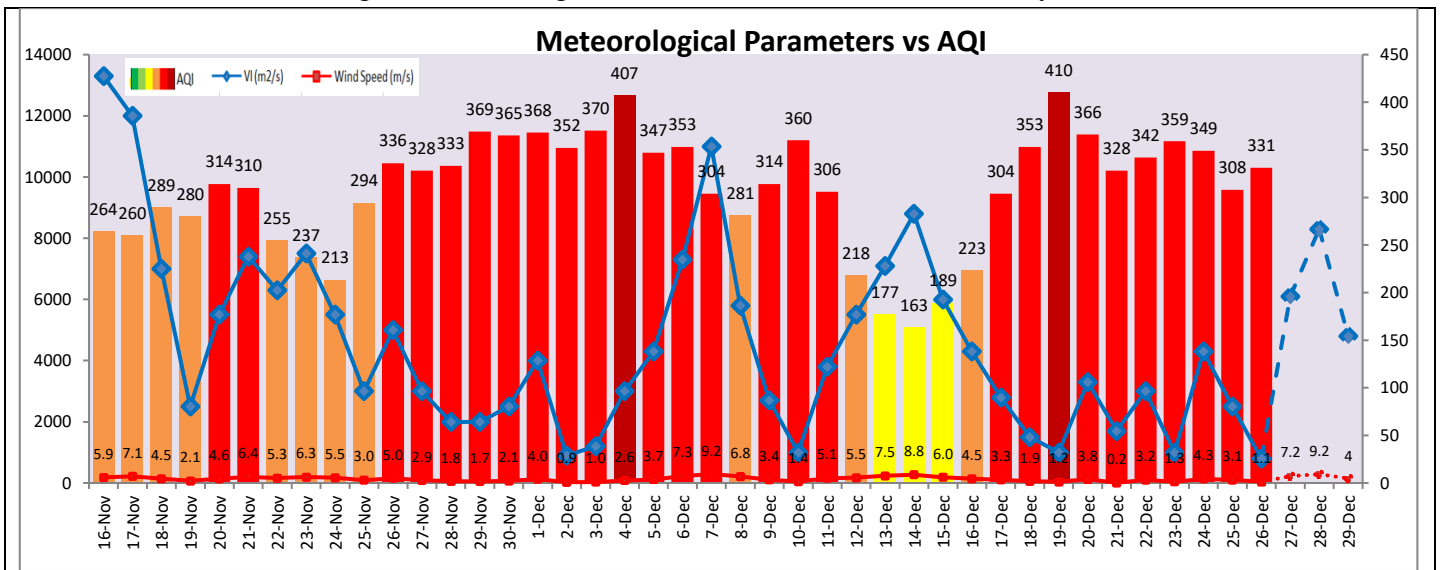

Wind Forecast for Delhi:

	Wind speed (at surface) in km/h		Wind speed (at 900 m) in km/h	Wind Direction	
	As per IMD (range)	As per windy.com (at 16:00 hrs.)	As per windy.com (at 16:00hrs)	As per IMD	As per windy.com at 900m
Dec 27, 2022	12-25	13	30	NW	NW
Dec 28, 2022	12-22	14	48	NW	NW
Dec 29, 2022	10-16	07	10	NW	W

IMD Alert for Tomorrow (27.12.2022):

The air quality is likely to remain in lower end of Very Poor category on 27.12.2022. The predominant surface wind is likely to be coming from Northwest direction in Delhi with wind speed 12-25 kmph, mainly clear sky and shallow to moderate fog in the morning tomorrow. Ventilation index is likely to be 6,100 m²/s.

Hotspots for Today

City	Station Name	AQI value	Air Quality	Prominent Pollutant
Delhi	Nehru Nagar, Delhi - DPCC	385	Very Poor	PM_{2.5}
	Patparganj, Delhi - DPCC	373	Very Poor	PM_{2.5}
	Jahangirpuri, Delhi - DPCC	372	Very Poor	PM_{2.5}
	Wazirpur, Delhi - DPCC	363	Very Poor	PM_{2.5}
	NSIT Dwarka, Delhi - CPCB	362	Very Poor	PM_{2.5}
Faridabad	Sector- 16A, Faridabad - HSPCB	360	Very Poor	PM_{2.5}
Gurugram	Sector-51, Gurugram - HSPCB	285	Poor	PM_{2.5}
	Vikas Sadan, Gurugram - HSPCB	282	Poor	PM_{2.5}
Ghaziabad	Vasundhara, Ghaziabad - UPPCB	342	Very Poor	PM_{2.5}
Greater Noida	Knowledge Park - III, Greater Noida - UPPCB	370	Very Poor	PM_{2.5}
Noida	Sector-116, Noida - UPPCB	351	Very Poor	PM_{2.5}
	Sector - 62, Noida - IMD	348	Very Poor	PM_{2.5}