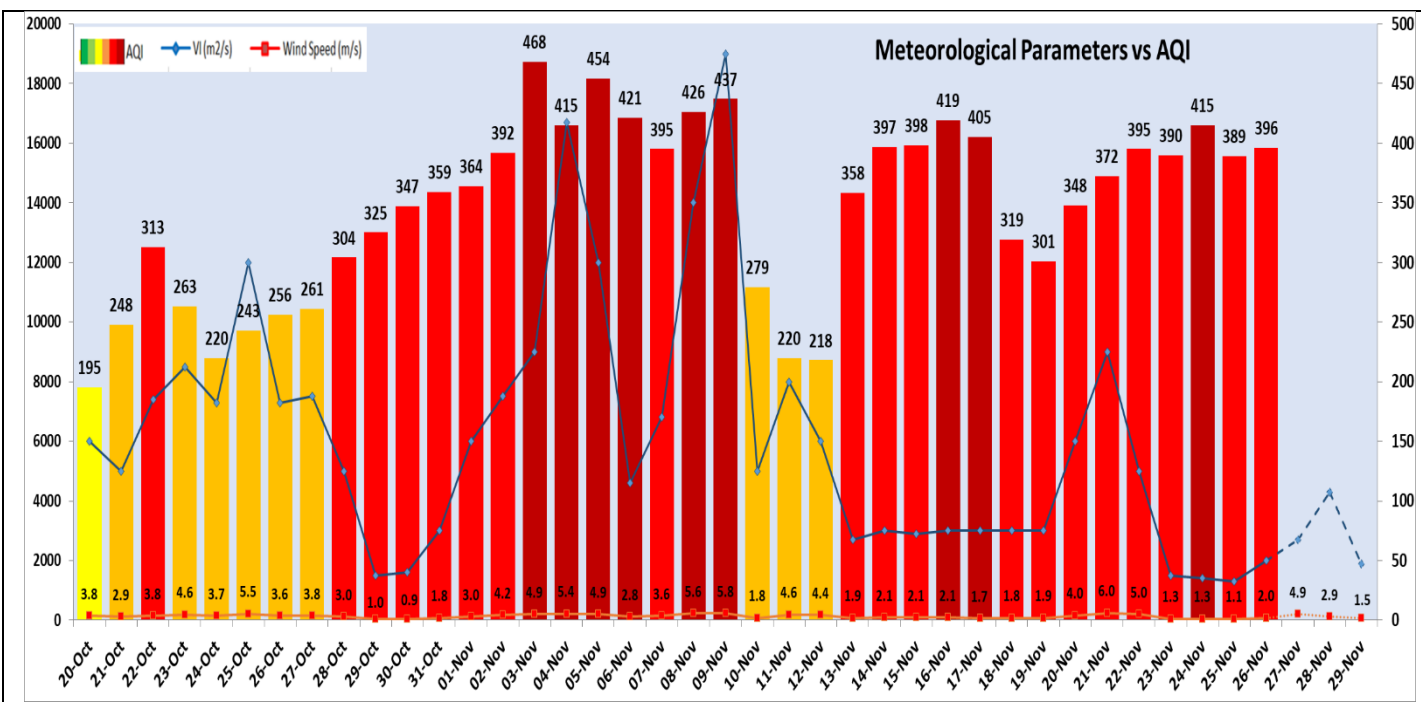

Hotspots for Today:

*Details given below

Delhi	Wazirpur, Jahangirpuri, Vivek Vihar, Ashok Vihar, Punjabi Bagh	Ghaziabad	Loni, Vasundhara
Faridabad	Sector 30, Sector- 16A, New Industrial Town	Greater Noida	Knowledge Park -V
Gurugram	Sector-51, Teri Gram	Noida	Sector - 116

Forecast by IITM (Delhi):

	Nov 27, 2023	Nov 28, 2023	Nov 29, 2023
AQI Category	Very Poor	Very Poor	Very Poor

Wind Forecast for Delhi:

	Wind speed (at surface) in km/h		Wind speed (at 900 m) in km/h	Wind Direction	
	As per IMD (range)	As per windy.com (at 16:00 hrs.)	As per windy.com (at 16:00hrs)	As per IMD	As per windy.com at 900m
Nov 27. 2023	04 to 16	08	37	NE	SE
Nov 28. 2023	04 to 08	09	23	N	E
Nov 29. 2023	upto 04	02	14	NE	E

IMD Alert for Tomorrow (27.11.2023):

The air quality is likely to be remain in Very Poor category from 27.11.2023 to 29.11.2023. The predominant surface wind is likely to be coming from Northeast direction with wind speed 04-16 kmph, partly cloudy sky and very light rain/drizzle at a few places on 27.11.2023. Ventilation index is likely to be 2700 m²/s.

Active Fire Events (AFEs):

Date	Punjab		Haryana	
	Nos. on the day	Total since September 15	Nos. on the day	Total since September 15
25.11.2023	37	36551	4	2282
25.11.2022	44	49854	28	3609
25.11.2021	31	71246	41	6870

*As per IITM, the impact of stubble burning is ~2%