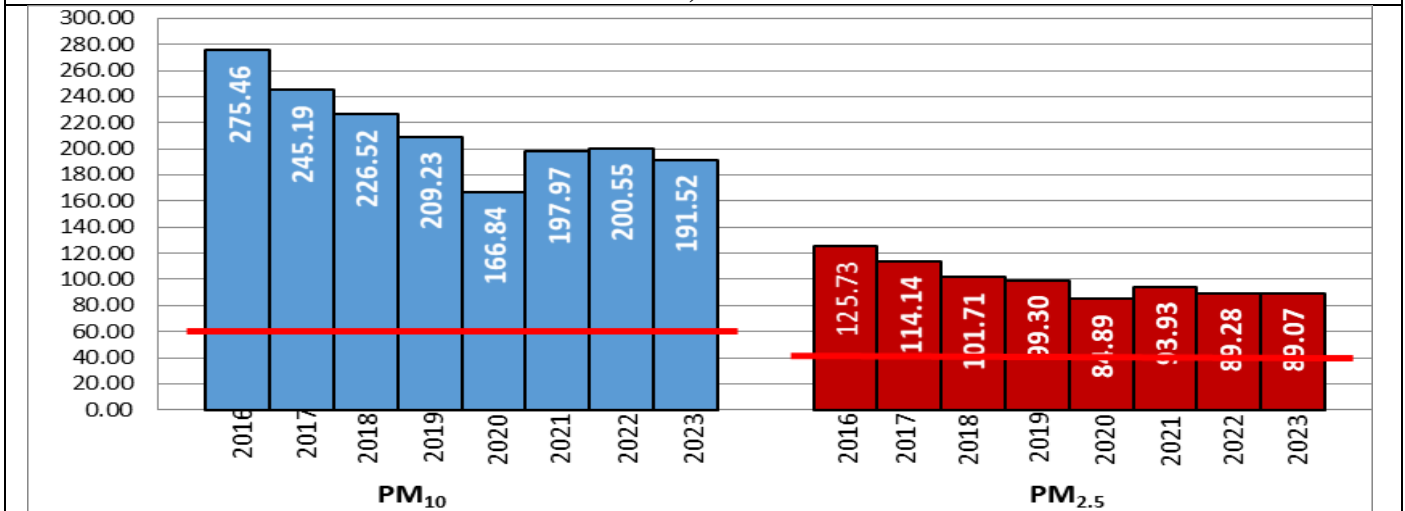

2023			2022			2021(Covid- Year)		
	Air Quality	AQI Value	Prominent Pollutant	Air Quality	AQI Value	Prominent Pollutant	Air Quality	AQI Value	Prominent Pollutant
Delhi	Very Poor	396↑	PM2.5	Very Poor	336↑	PM2.5	Severe	406↑	PM10, PM2.5
Faridabad	Very Poor	370↓	PM2.5, PM10	Poor	294↓	PM2.5	Severe	423↑	PM10, PM2.5
Ghaziabad	Very Poor	346↓	PM2.5	Poor	284↓	PM10	Very Poor	378↑	PM2.5
Greater Noida	Very Poor	382↑	PM2.5	Very Poor	329↓	PM10, PM2.5	Very Poor	386↑	PM2.5
Gurugram	Poor	289↓	PM2.5	Poor	283↑	PM2.5	Very Poor	379↑	PM2.5
Noida	Very Poor	356↓	PM2.5	Poor	286↑	PM2.5	Very Poor	394↑	PM10, PM2.5

*Data available for 38(2023), 36(2022), 36(2021) stations in Delhi today. # ↑, ↓ arrows indicate a decrease/increase as compared to the value on the previous day.

Comparative status of AQI - Delhi from 01 January to 26 November 2016-2023

Category	Year	2016	2017	2018	2019	2020	2021	2022	2023	2016	2017	2018	2019	2020	2021	2022	2023
	No. of days	319	330	330	330	331	330	330	330	2016	2017	2018	2019	2020	2021	2022	2023
Good (0-50)		0	2	0	2	4	1	3	1								
Satisfactory (51-100)		24	45	53	58	96	72	65	60	110	151	157	175	225	197	160	206
Moderate (101-200)		86	104	104	115	125	124	92	145								
Poor (201-300)		116	104	109	96	63	70	127	72								
Very Poor (301-400)		75	68	52	43	32	48	39	40	209	179	173	155	106	133	170	124
Severe (>401)		18	7	12	16	11	15	4	12								

Comparative status of PM₁₀ and PM_{2.5} (µg/m³) running average - Till November 25 (2016-2023)

*Red line shows the annual average concentration standards for PM10 and PM2.5.

Daily Average of Particulates in Delhi (24 hourly average value; from 06:00am of 25.11.23 to 06:00 am of 26.11.23)

Date ↓ / parameter →	PM_{2.5} (µg/m³)	PM₁₀ (µg/m³)
25- November -2023	249↓	412↓