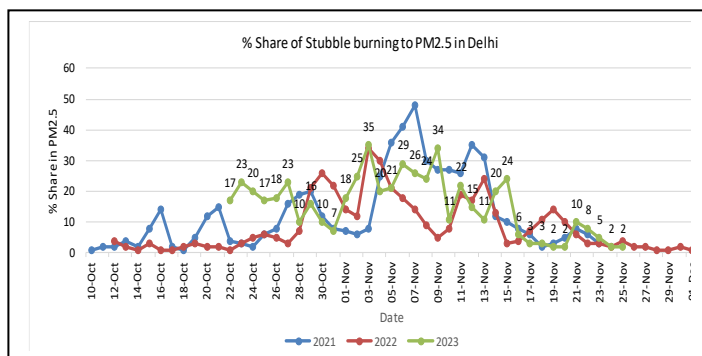

Hotspots for Today:

*Details given below

Delhi	Wazirpur, Jahangirpuri, Vivek Vihar, Ashok Vihar, Punjabi Bagh	Ghaziabad	Loni, Vasundhara
Faridabad	Sector 30, Sector- 16A, New Industrial Town	Greater Noida	Knowledge Park -V
Gurugram	Sector-51, Teri Gram	Noida	Sector - 116

Forecast by IITM (Delhi):

	Nov 27, 2023	Nov 28, 2023	Nov 29, 2023
AQI Category	Very Poor	Very Poor	Very Poor

Wind Forecast for Delhi:

	Wind speed (at surface) in km/h		Wind speed (at 900 m) in km/h	Wind Direction	
	As per IMD (range)	As per windy.com (at 16:00 hrs.)	As per windy.com (at 16:00hrs)	As per IMD	As per windy.com at 900m
Nov 27. 2023	04 to 16	08	37	NE	SE
Nov 28. 2023	04 to 08	09	23	N	E
Nov 29. 2023	upto 04	02	14	NE	E

IMD Alert for Tomorrow (27.11.2023):

The air quality is likely to be remain in Very Poor category from 27.11.2023 to 29.11.2023. The predominant surface wind is likely to be coming from Northeast direction with wind speed 04-16 kmph, partly cloudy sky and very light rain/drizzle at a few places on 27.11.2023. Ventilation index is likely to be 2700 m²/s.

Active Fire Events (AFEs):

Date	Punjab		Haryana	
	Nos. on the day	Total since September 15	Nos. on the day	Total since September 15
25.11.2023	37	36551	4	2282
25.11.2022	44	49854	28	3609
25.11.2021	31	71246	41	6870

*As per IITM, the impact of stubble burning is ~2%