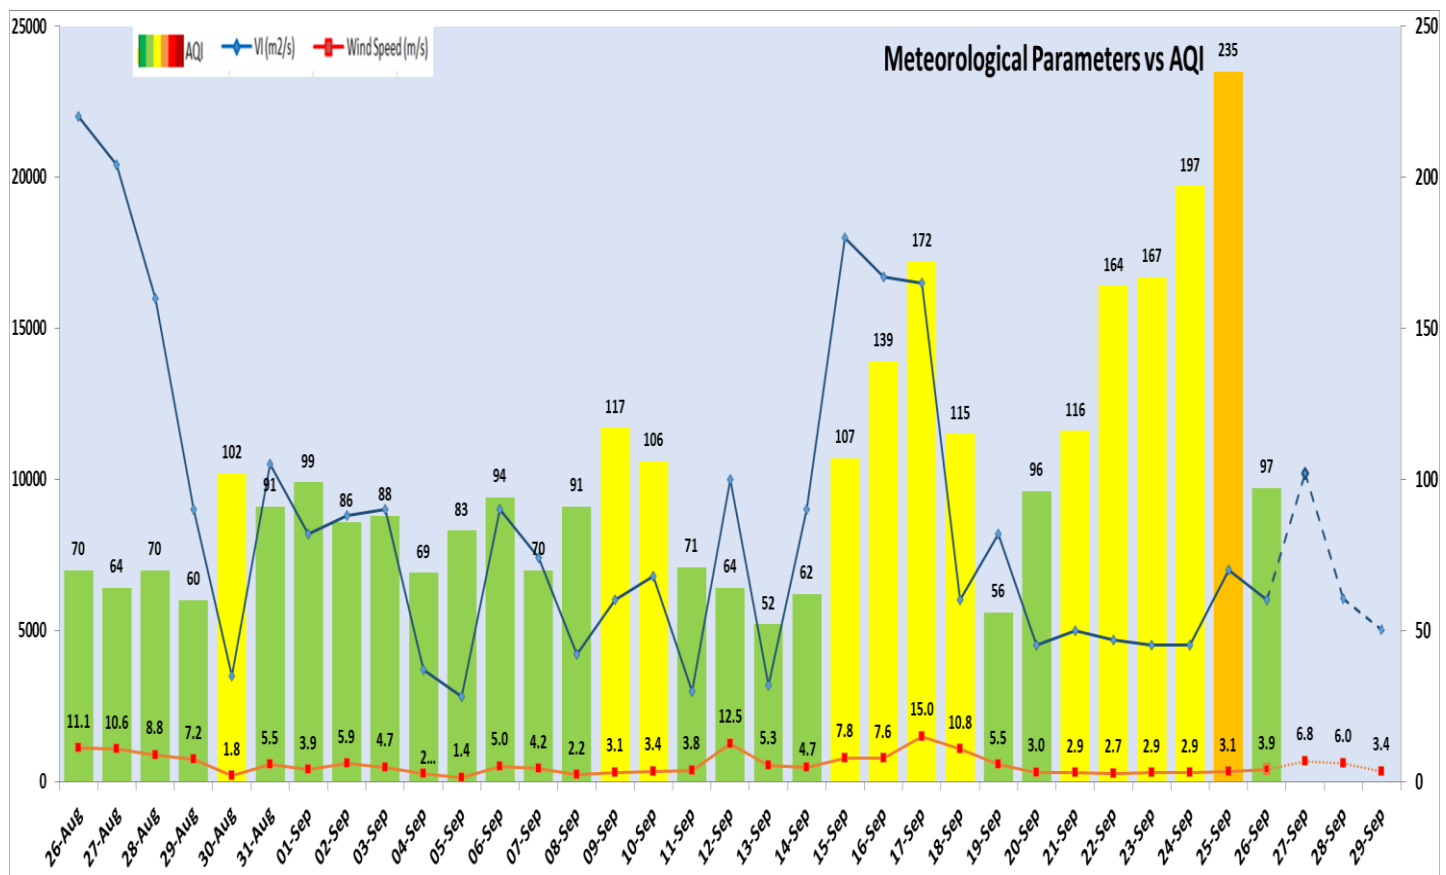

Hotspots for Today: *Details given below

Delhi	Shadipur, New Moti Bagh, Wazirpur, Aya Nagar, Mundka	Ghaziabad	Loni
Faridabad	Sector 11	Greater Noida	Knowledge Park - V
Gurugram	Sector-51	Noida	Sector-125, Sector - 1

Forecast by IITM(Delhi):

	Sept 27, 2024	Sept 28, 2024	Sept 29, 2024
AQI Category	Satisfactory	Moderate	Moderate

Wind Forecast for Delhi:

	Wind speed (at surface) in km/h		Wind speed (at 900 m) in km/h	Wind Direction	
	As per IMD (range)	As per windy.com (at 16:00 hrs.)	As per windy.com (at 16:00hrs)	As per IMD	As per windy.com at 900m
Sept 27, 2024	12-18	12	24	SE	E
Sept 28, 2024	10-12	09	20	E/SE	NE
Sept 29, 2024	06-12	06	15	E/NE	N

IMD Alert for Tomorrow (27.09.2024):

The air quality is likely to be in Satisfactory category from 26.09.204 to 27.09.2024. The predominant surface wind is likely to be coming from Southeast direction in Delhi with wind speed 12-18 kmph, generally cloudy sky and very light rain/drizzle on 27.09.2024. Ventilation index is likely to be 10200 m²/s.

Active Fire Events (AFE):

Date	Punjab		Haryana	
	No. of AFE on the day	Total AFE since September 15	No. of AFE on the day	Total AFE since September 15
25.09.2024	12	93	18	70
25.09.2023	0	8	1	13
25.09.2022	0	139	0	1