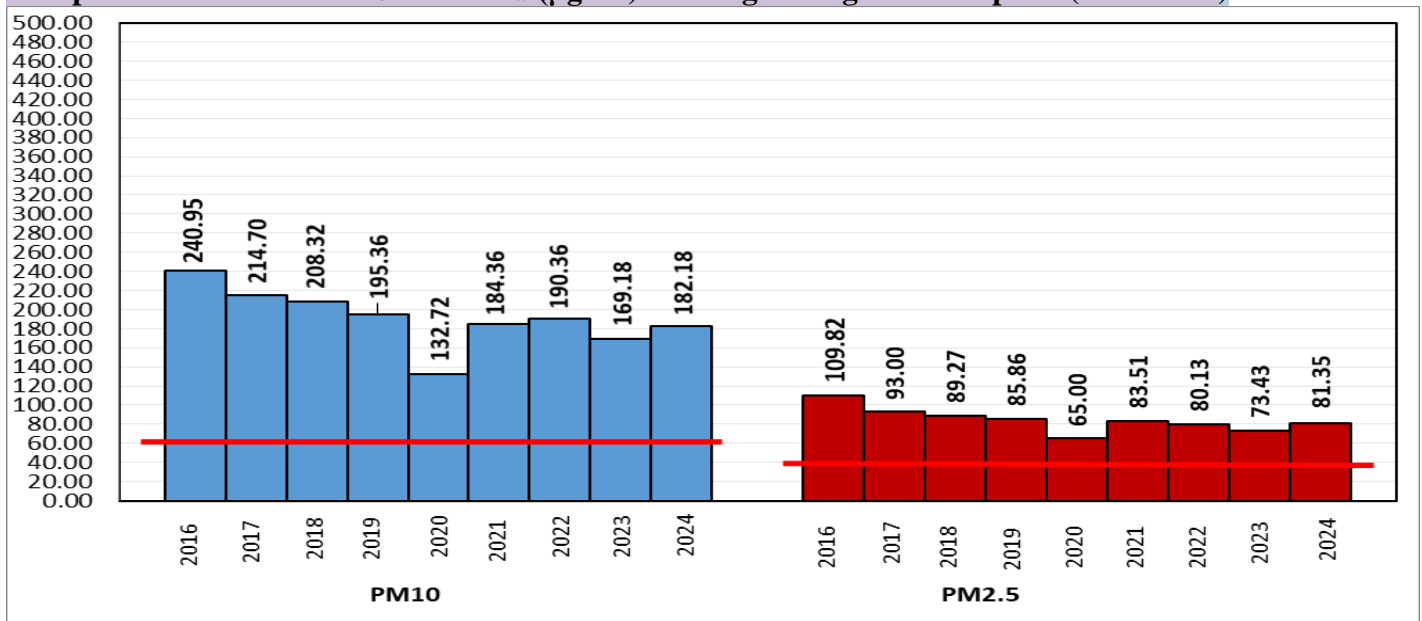

Central Pollution Control Board

Air Quality Status for Delhi & NCR

Dated – September 26, 2024

Current Air Quality Status:

▪ Air Quality Index (AQI) (Average of past 24 hours at 4 PM) in comparison with last two years

	2024			2023			2022		
	Air Quality	AQI Value	Prominent Pollutant	Air Quality	AQI Value	Prominent Pollutant	Air Quality	AQI Value	Prominent Pollutant
Delhi	Satisfactory	97↓	PM _{2.5} , PM ₁₀ , O ₃	Moderate	152↑	PM _{2.5} , PM ₁₀	Satisfactory	100↑	PM _{2.5} , PM ₁₀
Faridabad	Satisfactory	75↓	PM _{2.5}	Moderate	188↑	PM ₁₀ , PM _{2.5}	Satisfactory	98↑	PM ₁₀
Ghaziabad	Satisfactory	82↓	PM ₁₀	Moderate	155↑	PM _{2.5}	Satisfactory	90↑	PM _{2.5} , PM ₁₀
Greater Noida	Satisfactory	89↓	PM ₁₀	Poor	295↑	PM ₁₀ , PM _{2.5}	Satisfactory	100↑	PM ₁₀
Gurugram	Satisfactory	91↓	PM _{2.5} , CO	Poor	221↑	PM _{2.5}	Moderate	121↑	PM _{2.5} , CO
Noida	Satisfactory	84↓	CO, PM ₁₀	Moderate	150↑	PM _{2.5} , PM ₁₀	Moderate	101↑	PM _{2.5} , PM ₁₀

Comparative status of PM₁₀ and PM_{2.5} (µg/m³) running average – Till Sept 25 (2016-2024)

*Red line shows the annual average concentration standards for PM₁₀ and PM_{2.5}.

▪ Daily Average of Particulates in Delhi (24 hourly average value; from 06:00am of 25.09.24 to 06:00 am of 26.09.24)