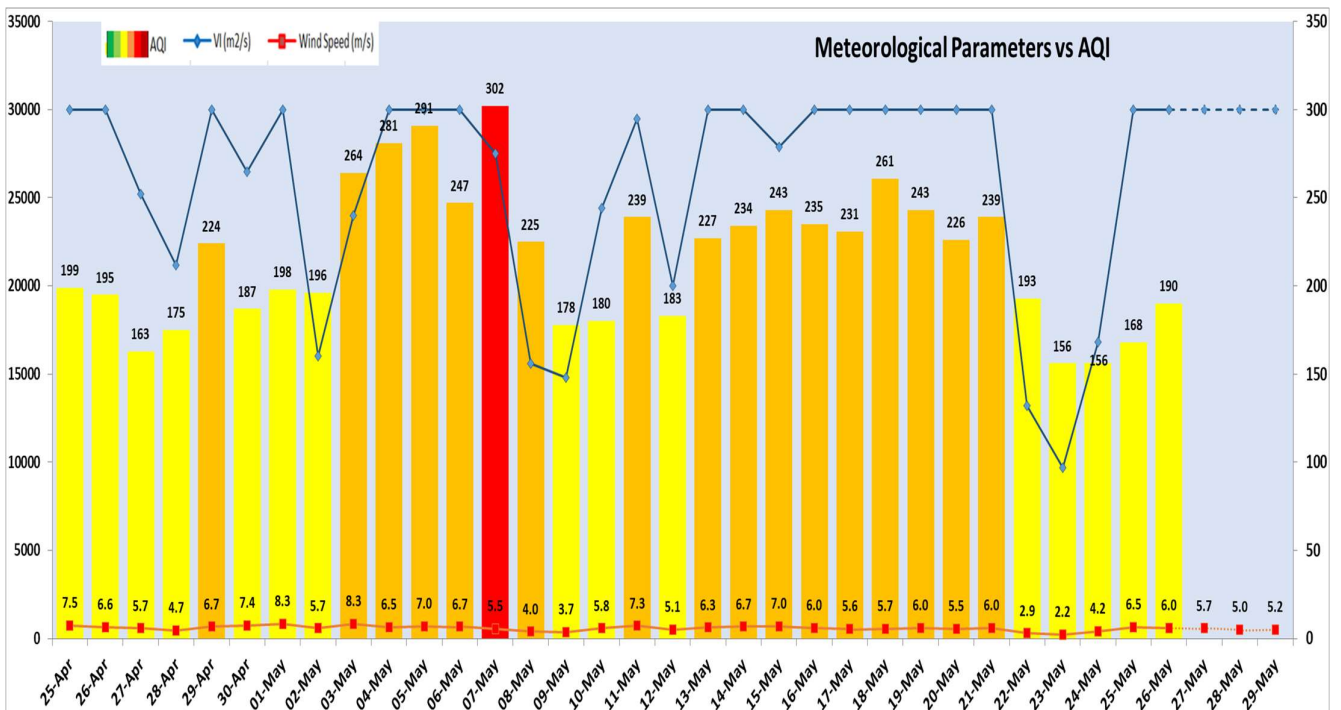

▪ **Forecast by IITM(Delhi):**

	May 27, 2024	May 28, 2024	May 29, 2024
<b>AQI Category</b>	Poor	Poor	Poor

▪ **Wind Forecast for Delhi:**

	Wind speed (at surface) in km/h		Wind speed (at 900 m) in km/h		Wind Direction	
	As per IMD (range)	As per windy.com (at 16:00 hrs.)	As per windy.com (at 16:00hrs)	As per IMD	As per windy.com at 900m	
May 27, 2024	08 TO 20	6	18	NW	W	
May 28, 2024	10 TO 24	17	33	NW	NW	
May 29, 2024	UPTO 16	5	11	W	W	

Delhi Temperature in (°C)		
Date	Minimum	Maximum
23-05-2024	30.6	43.4
24-05-2024	30.8	41.0
25-05-2024	30.6	41.7
26-05-2024	27	43.4

*Hotspots for Today				
City	Station Name	AQI value	Air Quality	Prominent Pollutant
Delhi	Chandni Chowk, Delhi - IITM	326	Very Poor	PM <sub>2.5</sub>
	Major Dhyan Chand National Stadium, Delhi - DPCC	268	Poor	Ozone
	Shadipur, Delhi - CPCB	262	Poor	PM <sub>2.5</sub>
	R K Puram, Delhi - DPCC	256	Poor	Ozone
	Jahangirpuri, Delhi - DPCC	243	Poor	PM <sub>10</sub>
Faridabad	New Industrial Town, Faridabad - HSPCB	285	Poor	PM <sub>2.5</sub>
	Sector 11, Faridabad - HSPCB	253	Poor	PM <sub>2.5</sub>
	Sector 30, Faridabad - HSPCB	227	Poor	PM <sub>2.5</sub>
Gurugram	Sector-51, Gurugram - HSPCB	168	Moderate	PM <sub>10</sub>
	Teri Gram, Gurugram - HSPCB	154	Moderate	PM <sub>2.5</sub>
Ghaziabad	Indirapuram, Ghaziabad - UPPCB	209	Poor	PM <sub>10</sub>
Greater Noida	Knowledge Park - V, Greater Noida - UPPCB	260	Poor	PM <sub>10</sub>
Noida	Sector - 125, Noida - UPPCB	268	Poor	PM <sub>10</sub>
	Sector-116, Noida - UPPCB	247	Poor	Ozone