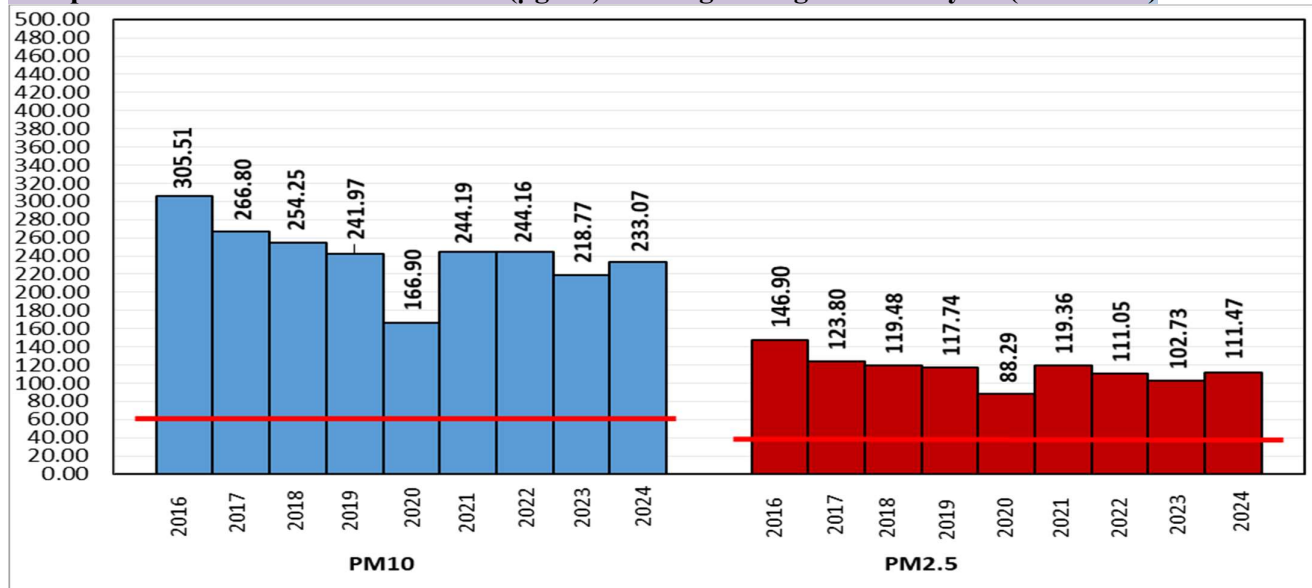

2024			2023			2022		
	Air Quality	AQI Value	Prominent Pollutant	Air Quality	AQI Value	Prominent Pollutant	Air Quality	AQI Value	Prominent Pollutant
Delhi	Moderate	190↑	PM_{2.5}, O₃	Satisfactory	98↓	NO₂, O₃	Moderate	199↑	O₃, PM_{2.5}, PM₁₀
Faridabad	Poor	210↑	PM_{2.5}	Moderate	111↑	PM₁₀	Moderate	190↑	PM_{2.5}, PM₁₀
Ghaziabad	Moderate	166↑	PM₁₀	Moderate	109	O₃, PM₁₀	Poor	225↑	O₃, PM_{2.5}, PM₁₀
Greater Noida	Poor	247↑	PM₁₀, O₃	Poor	202↓	O₃	Moderate	200↑	O₃, PM₁₀
Gurugram	Moderate	144	PM₁₀, PM_{2.5}, CO	Moderate	144↑	PM₁₀, PM_{2.5}	Moderate	180↑	O₃, PM_{2.5}, PM₁₀
Noida	Poor	227↑	PM₁₀, O₃	Moderate	113↓	NO₂, PM₁₀	Moderate	185↑	PM_{2.5}, PM₁₀

*Data available for 38(2024), 36(2023), 34(2022) stations in Delhi today. # ↑, ↓ arrows indicate a decrease/increase as compared to the value on the previous day.

Comparative status of AQI - Delhi from 01 January to 26 May 2016-2024

Category	Year	2016	2017	2018	2019	2020	2021	2022	2023	2024	2016	2017	2018	2019	2020	2021	2022	2023	2024	
	No. of days	143	146	146	146	147	146	146	146	147	2016	2017	2018	2019	2020	2021	2022	2023	2024	
Good (0–50)		0	0	0	0	1	0	0	0	0										
Satisfactory (51–100)		0	0	1	2	27	5	4	6	0	14	32	44	56	93	54	37	69	74	
Moderate (101–200)		14	32	43	54	65	49	33	63	74										
Poor (201–300)		73	78	72	57	37	53	90	53	38										
Very Poor (301–400)		50	36	27	26	15	33	18	21	32	129	114	102	90	54	92	109	77	73	
Severe (>401)		6	0	3	7	2	6	1	3	3										

Comparative status of PM₁₀ and PM_{2.5} (µg/m³) running average – Till May 25 (2016-2024)

*Red line shows the annual average concentration standards for PM₁₀ and PM_{2.5}.