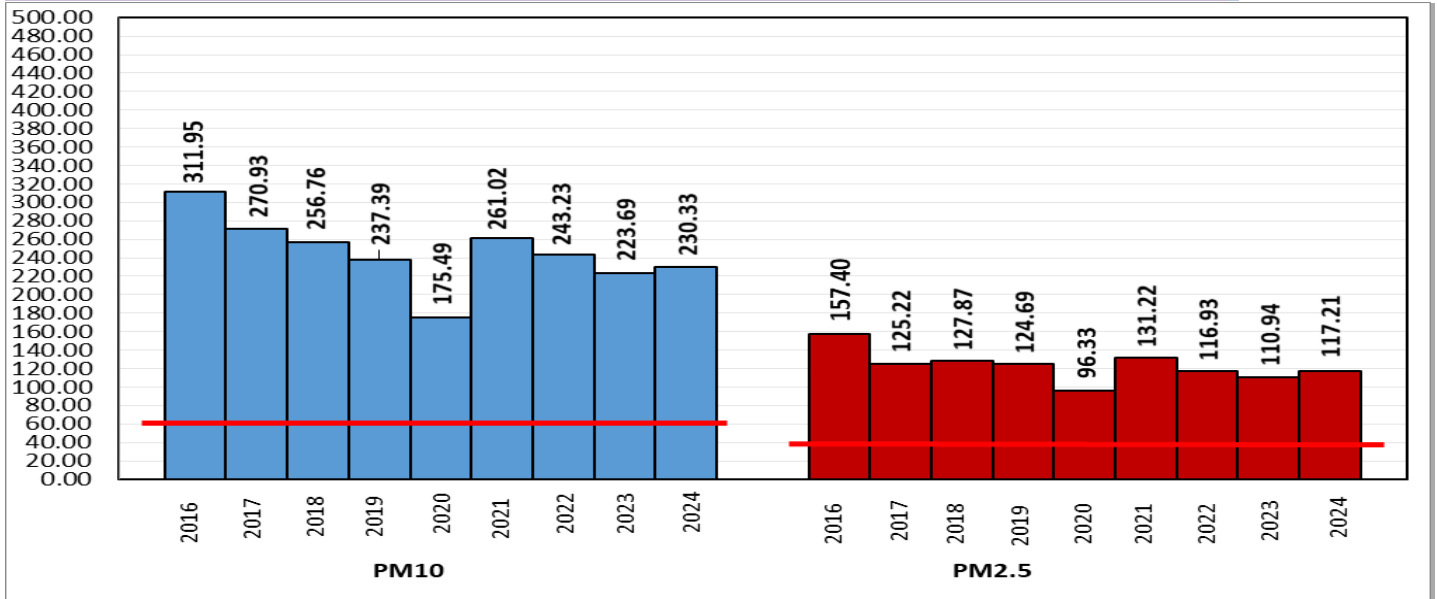

Central Pollution Control Board

Air Quality Status for Delhi & NCR

Dated – April 26, 2024

Current Air Quality Status:

▪ Air Quality Index (AQI) (Average of past 24 hours at 4 PM) in comparison with last two years

	2024			2023			2022		
	Air Quality	AQI Value	Prominent Pollutant	Air Quality	AQI Value	Prominent Pollutant	Air Quality	AQI Value	Prominent Pollutant
Delhi	Moderate	195↓	PM ₁₀ , PM _{2.5}	Poor	210↑	NO ₂ , PM ₁₀	Poor	209↓	PM _{2.5} , PM ₁₀
Faridabad	Poor	219↑	PM ₁₀ , PM _{2.5}	Moderate	148↑	PM _{2.5}	Poor	240↓	PM _{2.5} , PM ₁₀
Ghaziabad	Poor	203↑	PM ₁₀ , O ₃	Poor	203↑	PM _{2.5} , O ₃	Moderate	189↓	PM ₁₀
Greater Noida	Poor	240↑	PM ₁₀ , O ₃	Poor	230↑	O ₃ , PM ₁₀	Poor	212↓	PM ₁₀
Gurugram	Poor	291↑	PM ₁₀ , PM _{2.5}	Poor	205↑	PM _{2.5} , O ₃	Poor	270↑	PM _{2.5} , PM ₁₀
Noida	Poor	223↑	O ₃	Moderate	199↑	PM ₁₀	Poor	209↓	PM ₁₀

*Data available for 37(2024), 38(2023), 37(2022) stations in Delhi today. # ↑, ↓ arrows indicate a decrease/increase as compared to the value on the previous day.

▪ Comparative status of AQI - Delhi from 01 January to 26 April 2016-2024

Comparative status of PM₁₀ and PM_{2.5} (µg/m³) running average – Till April 25 (2016-2024)

*Red line shows the annual average concentration standards for PM₁₀ and PM_{2.5}.

▪ Daily Average of Particulates in Delhi (24 hourly average value; from 06:00am of 25.04.24 to 06:00 am of 26.04.24)