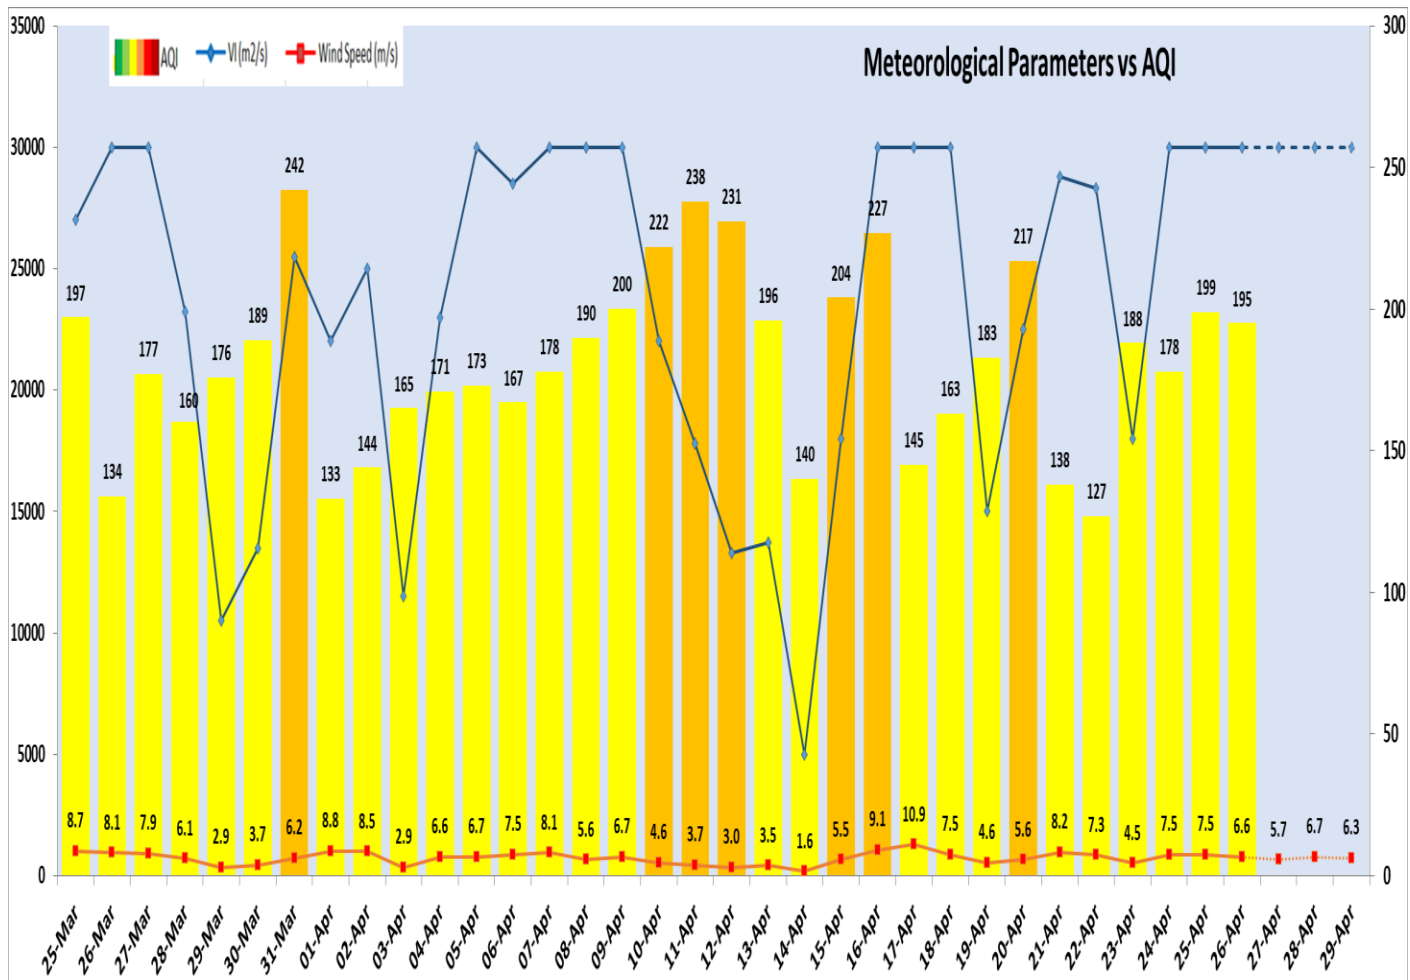

Comparative status of PM₁₀ and PM_{2.5} (µg/m³) running average – Till April 25 (2016-2024)

*Red line shows the annual average concentration standards for PM₁₀ and PM_{2.5}.

▪ Daily Average of Particulates in Delhi (24 hourly average value; from 06:00am of 25.04.24 to 06:00 am of 26.04.24)

Forecast by IITM(Delhi):

	Apr 27, 2024	Apr 28, 2024	Apr 29, 2024
AQI Category	Moderate	Moderate	Moderate

Wind Forecast for Delhi:

	Wind speed (at surface) in km/h		Wind speed (at 900 m) in km/h	Wind Direction	
	As per IMD (range)	As per windy.com (at 16:00 hrs.)	As per windy.com (at 16:00hrs)	As per IMD	As per windy.com at 900m
Apr 27, 2024	10-12	13	22	SW/W	W
Apr 28, 2024	04-06	13	19	NW	W
Apr 29, 2024	06-16	11	23	NW	W

Delhi Temperature in (°C)

Date	Minimum	Maximum
23-04-2024	22.6	37.6
24-04-2024	19.0	36.8
25-04-2024	20.0	37.5
26-04-2024	21.6	39.4

Hotspots for Today

City	Station Name	AQI value	Air Quality	Prominent Pollutant
Delhi	Shadipur, Delhi - CPCB	286	Poor	PM _{2.5}
	NSIT Dwarka, Delhi - CPCB	269	Poor	PM ₁₀
	Dwarka-Sector 8, Delhi - DPCC	268	Poor	PM ₁₀
	Anand Vihar, Delhi - DPCC	253	Poor	PM ₁₀
	Mundka, Delhi - DPCC	250	Poor	PM ₁₀
Faridabad	Sector 11, Faridabad - HSPCB	334	Very Poor	PM ₁₀
	New Industrial Town, Faridabad - HSPCB	273	Poor	PM _{2.5}
Gurugram	Vikas Sadan, Gurugram - HSPCB	331	Very Poor	PM _{2.5}
	Sector-51, Gurugram - HSPCB	320	Very Poor	PM _{2.5}
Ghaziabad	Sanjay Nagar, Ghaziabad - UPPCB	247	Poor	Ozone
	Indirapuram, Ghaziabad - UPPCB	205	Poor	PM ₁₀
Greater Noida	Knowledge Park - III, Greater Noida - UPPCB	255	Poor	Ozone
Noida	Sector-116, Noida - UPPCB	246	Poor	Ozone
	Sector-1, Noida - UPPCB	239	Poor	Ozone
	Sector - 125, Noida - UPPCB	234	Poor	Ozone