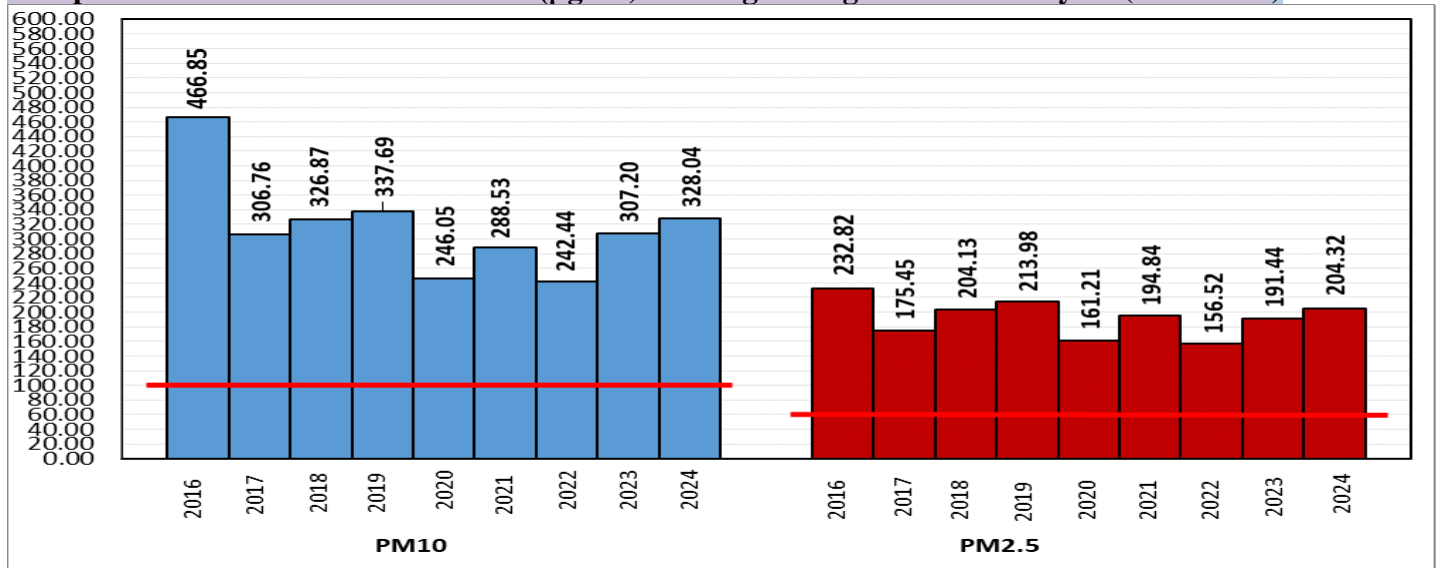

Current Air Quality Status:

Air Quality Index (AQI) (Average of past 24 hours at 4 PM) in comparison with last two years

	2024			2023			2022		
	Air Quality	AQI Value	Prominent Pollutant	Air Quality	AQI Value	Prominent Pollutant	Air Quality	AQI Value	Prominent Pollutant
Delhi	Severe	409↑	PM2.5	Poor	298↑	PM2.5	Poor	260↑	PM10, PM2.5
Faridabad	Very Poor	303↓	PM2.5	Very Poor	320↑	PM2.5	Poor	248↓	PM10, PM2.5
Ghaziabad	Very Poor	375↑	PM10, PM2.5	Poor	238↑	PM10, PM2.5	Poor	247↑	PM2.5
Greater Noida	Very Poor	371↓	PM2.5	Very Poor	304↑	PM2.5	Poor	206↓	PM2.5
Gurugram	Very Poor	325↑	PM2.5	Poor	254↑	PM2.5	Poor	236↓	PM2.5
Noida	Very Poor	394↑	PM10, PM2.5	Poor	283↑	PM2.5	Poor	218↓	PM2.5

*Data available for 38(2024), 39(2023), 34(2022) stations in Delhi today. # ↑, ↓ arrows indicate a decrease/increase as compared to the value on the previous day.

Comparative status of AQI - Delhi from 01 January to 26 January 2016-2024

Category	Year	2016	2017	2018	2019	2020	2021	2022	2023	2024	2016	2017	2018	2019	2020	2021	2022	2023	2024		
	No. of days	26	26	26	26	26	26	26	26	26	26	26	26	26	26	26	26	26	26	26	
Good (0–50)		0	0	0	0	0	0	0	0	0	0	0	0	0	0	0	0	0	0	0	0
Satisfactory (51–100)		0	0	0	0	0	0	2	0	0	0	0	0	2	1	2	5	1	0	0	0
Moderate (101–200)		0	0	0	2	1	2	3	1	0	0	0	0	0	0	0	0	0	0	0	0
Poor (201–300)		2	7	7	6	14	7	8	8	1	0	0	0	0	0	0	0	0	0	0	0
Very Poor (301–400)		19	19	16	11	9	11	12	14	22	26	26	26	24	25	24	21	25	26	26	26
Severe (>401)		5	0	3	7	2	6	1	3	3	0	0	0	0	0	0	0	0	0	0	0

Comparative status of PM₁₀ and PM_{2.5} (µg/m³) running average – Till January 25 (2016-2024)

*Red line shows the annual average concentration standards for PM₁₀ and PM_{2.5}.

Daily Average of Particulates in Delhi (24 hourly average value; from 06:00am of 25.01.24 to 06:00 am of 26.01.24)

Date ↓ / parameter →	PM_{2.5} (µg/m³)	PM₁₀ (µg/m³)
25-January -2024	221	357↓