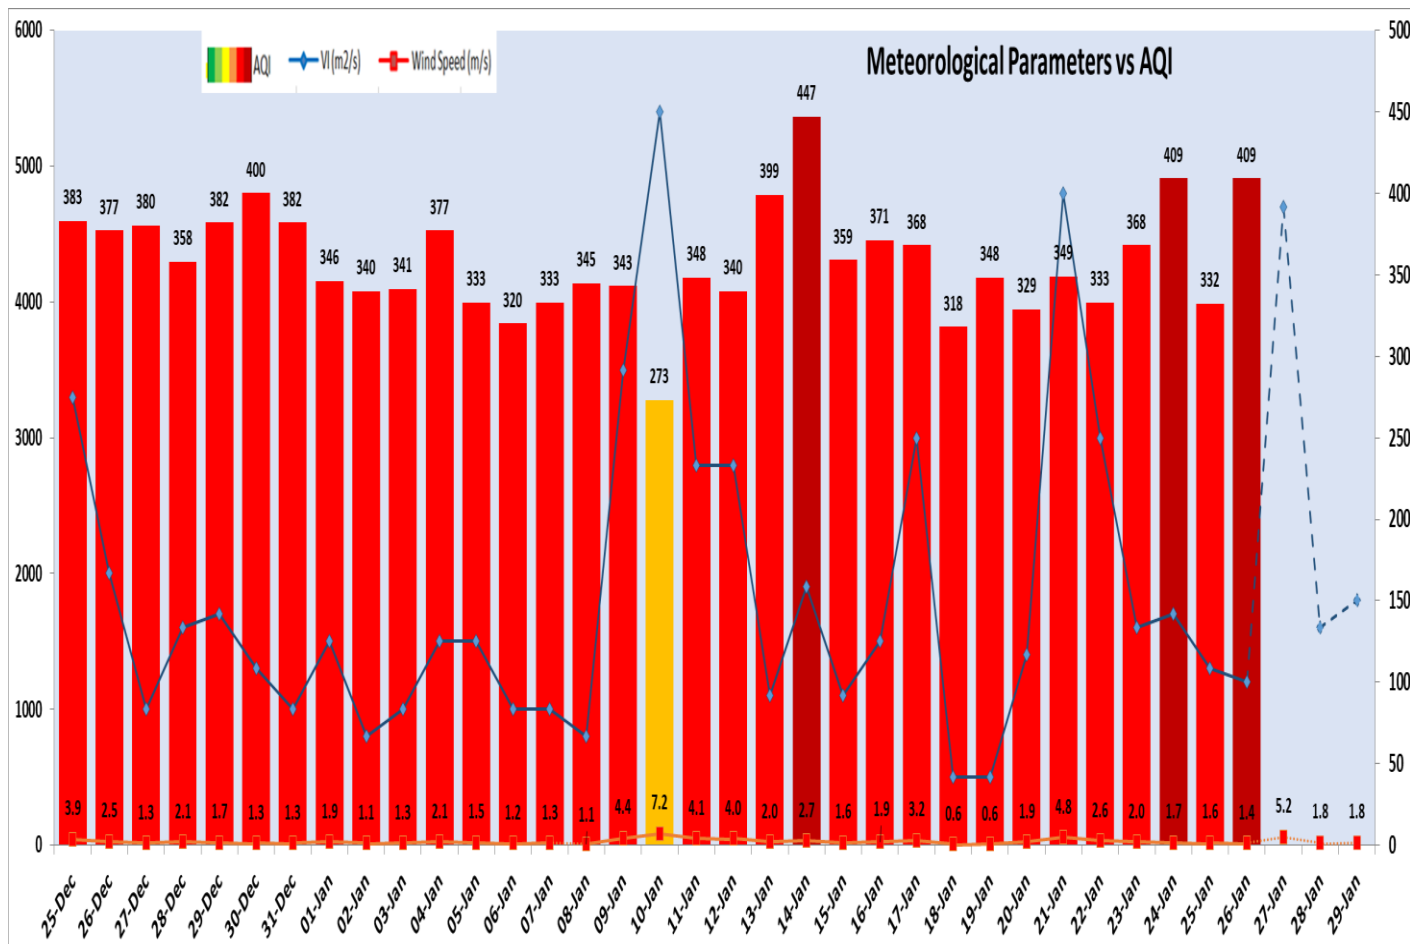

Forecast by IITM(Delhi):

	Jan 27, 2024	Jan 28, 2024	Jan 29, 2024
<b>AQI Category</b>	Very Poor	Very Poor	Very Poor

Wind Forecast for Delhi:

	Wind speed (at surface) in km/h		Wind speed (at 900 m) in km/h	Wind Direction	
	As per IMD (range)	As per windy.com (at 16:00 hrs.)	As per windy.com (at 16:00hrs)	As per IMD	As per windy.com at 900m
Jan 27. 2024	04 TO 12	15	36	NW/W	NW
Jan 28. 2024	04 TO 06	03	16	NE/SE	W
Jan 29. 2024	UPTO 04	07	13	VAR	S

Delhi Temperature in (°C)		
Date	Minimum	Maximum
23-01-2024	6.9	17.6
24-01-2024	8.3	19.5
25-01-2024	4.8	18.3
26-01-2024	4.7	20.5

▪ **Hotspots for Today**

City	Station Name	AQI value	Air Quality	Prominent Pollutant
Delhi	Nehru Nagar, Delhi - DPCC	489	Severe	PM <sub>2.5</sub>
	Okhla Phase-2, Delhi - DPCC	480	Severe	PM <sub>2.5</sub>
	R K Puram, Delhi - DPCC	476	Severe	PM <sub>2.5</sub>
	Patparganj, Delhi - DPCC	472	Severe	PM <sub>2.5</sub>
	Anand Vihar, Delhi - DPCC	467	Severe	PM <sub>2.5</sub>
Faridabad	Sector- 16A, Faridabad - HSPCB	432	Severe	PM <sub>2.5</sub>
Gurugram	Sector-51, Gurugram - HSPCB	355	Very Poor	PM <sub>2.5</sub>
	NISE Gwal Pahari, Gurugram - IMD	335	Very Poor	PM <sub>2.5</sub>
Ghaziabad	Sanjay Nagar, Ghaziabad - UPPCB	394	Very Poor	PM <sub>2.5</sub>
	Indirapuram, Ghaziabad - UPPCB	390	Very Poor	PM <sub>10</sub>
	Vasundhara, Ghaziabad - UPPCB	387	Very Poor	PM <sub>2.5</sub>
Greater Noida	Knowledge Park - V, Greater Noida - UPPCB	371	Very Poor	PM <sub>2.5</sub>
Noida	Sector - 62, Noida - IMD	428	Severe	PM <sub>10</sub>
	Sector-116, Noida - UPPCB	404	Severe	PM <sub>2.5</sub>