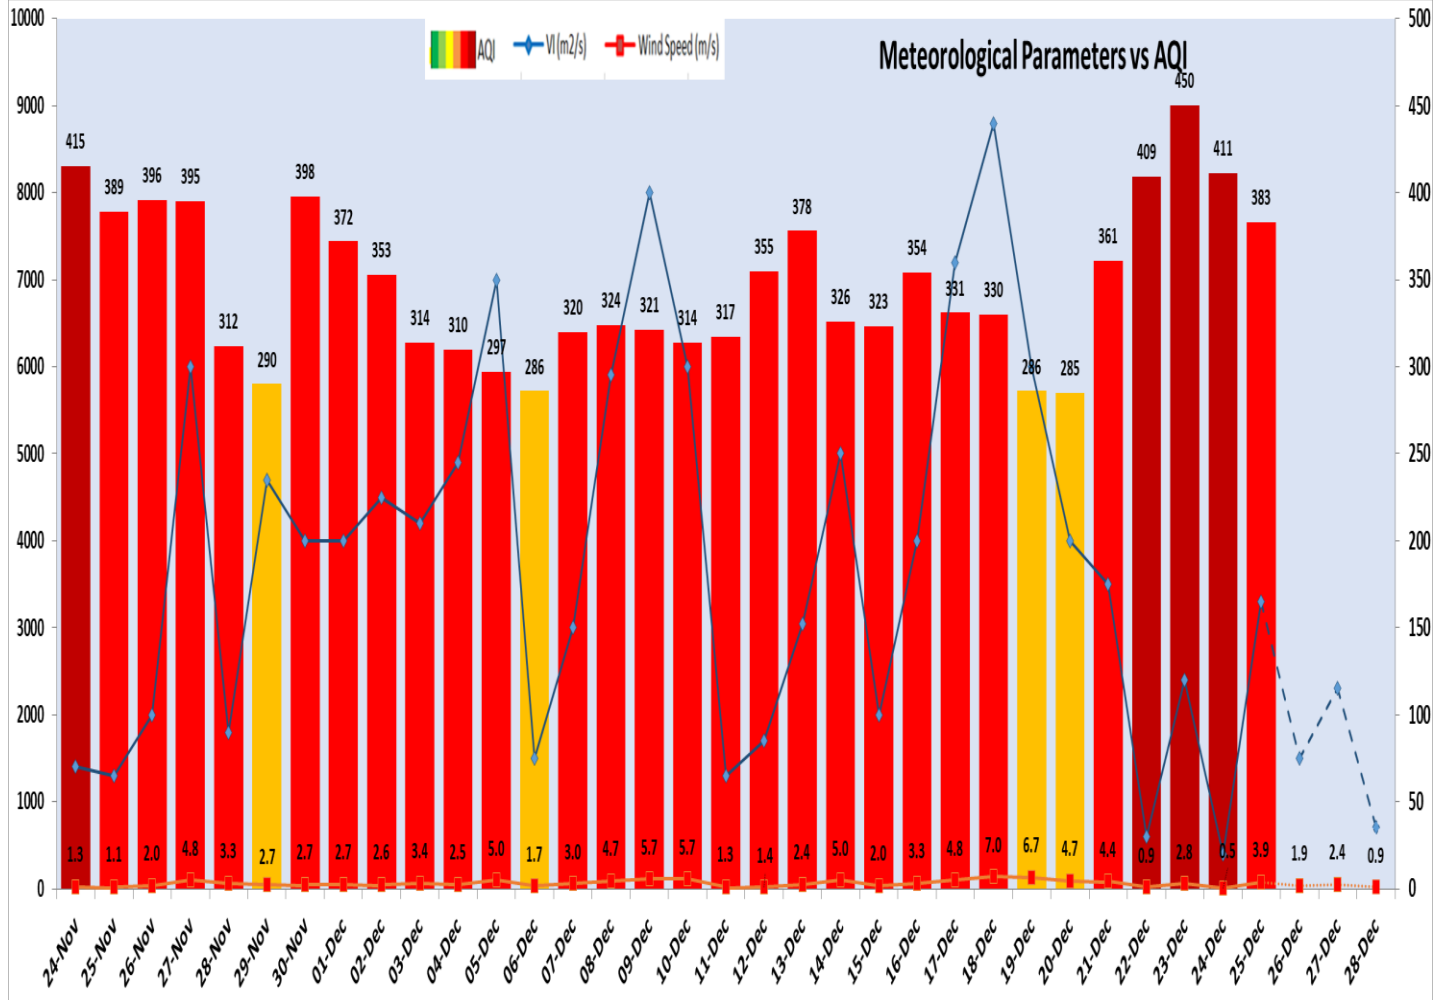

Comparative status of PM₁₀ and PM_{2.5} (µg/m³) running average - Till December 24 (2016- 2023)

*Red line shows the annual average concentration standards for PM₁₀ and PM_{2.5}.

Daily Average of Particulates in Delhi (24 hourly average value; from 06:00am of 24.12.23 to 06:00 am of 25.12.23)

Forecast by IITM (Delhi):

	Dec 26, 2023	Dec 27, 2023	Dec 28, 2023
AQI Category	Very Poor	Severe	Very Poor

Wind Forecast for Delhi:

	Wind speed (at surface) in km/h		Wind speed (at 900 m) in km/h	Wind Direction	
	As per IMD (range)	As per windy.com (at 16:00 hrs.)	As per windy.com (at 16:00hrs)	As per IMD	As per windy.com at 900m
Dec 26. 2023	06 TO 04	5	18	NW/NE	NW
Dec 27. 2023	04 TO 06	9	27	NW/NE	N
Dec 28. 2023	UPTO 04	7	16	NW/SE	N

Delhi Temperature in (°C)		
Date	Minimum	Maximum
22-12-2023	6.2	23.0
23-12-2023	9.6	23.0
24-12-2023	7.6	24.4
25-12-2023	7.8	25.9

▪ **Hotspots for Today**

City	Station Name	AQI value	Air Quality	Prominent Pollutant
Delhi	Jahangirpuri, Delhi - DPCC	422	Severe	PM _{2.5}
	Nehru Nagar, Delhi - DPCC	420	Severe	PM _{2.5}
	Wazirpur, Delhi - DPCC	416	Severe	PM _{2.5}
	Punjabi Bagh, Delhi - DPCC	410	Severe	PM _{2.5}
	ITO, Delhi - CPCB	405	Severe	PM _{2.5}
Faridabad	New Industrial Town, Faridabad - HSPCB	374	Very Poor	PM _{2.5}
	Sector- 16A, Faridabad - HSPCB	355	Very Poor	PM _{2.5}
Gurugram	Sector-51, Gurugram - HSPCB	310	Very Poor	PM _{2.5}
	NISE Gwal Pahari, Gurugram - IMD	308	Very Poor	PM _{2.5}
	Teri Gram, Gurugram - HSPCB	306	Very Poor	PM _{2.5}
Ghaziabad	Vasundhara, Ghaziabad - UPPCB	321	Very Poor	PM _{2.5}
	Loni, Ghaziabad - UPPCB	317	Very Poor	PM _{2.5}
	Indrapuram, Ghaziabad - UPPCB	287	Poor	PM ₁₀
Greater Noida	Knowledge Park - V, Greater Noida - UPPCB	347	Very Poor	PM _{2.5}
Noida	Sector - 62, Noida - IMD	332	Very Poor	PM _{2.5}
	Sector-1, Noida - UPPCB	327	Very Poor	PM _{2.5}