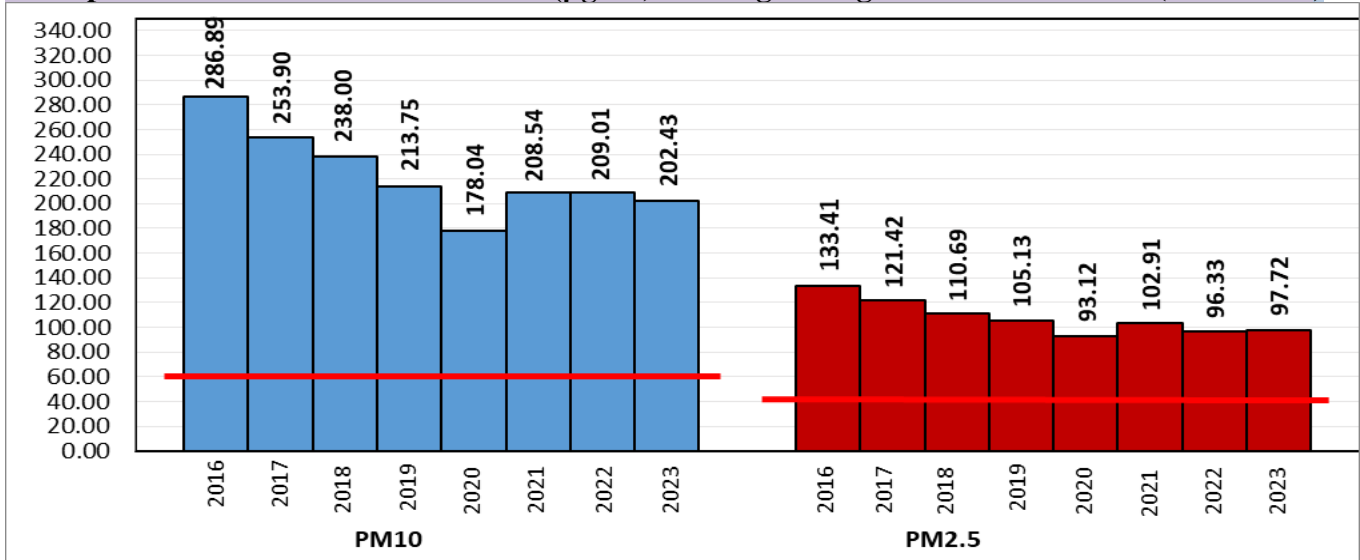

2023			2022			2021(Covid- Year)		
	Air Quality	AQI Value	Prominent Pollutant	Air Quality	AQI Value	Prominent Pollutant	Air Quality	AQI Value	Prominent Pollutant
Delhi	Very Poor	383↓	PM2.5	Very Poor	308↓	PM10, PM2.5	Severe	431↑	PM2.5
Faridabad	Poor	297↓	PM2.5	Poor	263↓	PM2.5	Severe	432↑	PM2.5, PM10
Ghaziabad	Poor	280↓	PM10, PM2.5	Poor	256↓	PM2.5	Very Poor	393↑	PM2.5
Greater Noida	Very Poor	336↓	PM2.5	Poor	300↓	PM2.5	Very Poor	392↑	PM2.5
Gurugram	Poor	298↓	PM2.5	Poor	257↓	PM2.5	Very Poor	349↑	PM2.5
Noida	Very Poor	316↓	PM2.5	Poor	270↓	PM10, PM2.5	Severe	414↑	PM2.5, PM10

*Data available for 34(2023), 38(2022), 37(2021) stations in Delhi today. # ↑, ↓ arrows indicate a decrease/increase as compared to the value on the previous day.

Comparative status of AQI - Delhi from 01 January to 25 December 2016-2023

Category	Year	2016	2017	2018	2019	2020	2021	2022	2023	2016	2017	2018	2019	2020	2021	2022	2023
	No. of days	348	359	359	359	360	359	359	359	2016	2017	2018	2019	2020	2021	2022	2023
Good (0-50)		0	2	0	2	4	1	3	1								
Satisfactory (51-100)		24	45	53	59	96	72	65	60	110	153	158	182	227	197	163	206
Moderate (101-200)		86	106	105	121	127	124	95	145								
Poor (201-300)		120	114	113	103	72	77	130	77								
Very Poor (301-400)		93	83	71	52	46	62	60	61	238	206	201	177	133	162	196	153
Severe (>401)		25	9	17	22	15	23	6	15								

Comparative status of PM₁₀ and PM_{2.5} (µg/m³) running average - Till December 24 (2016- 2023)

*Red line shows the annual average concentration standards for PM₁₀ and PM_{2.5}.

Daily Average of Particulates in Delhi (24 hourly average value; from 06:00am of 24.12.23 to 06:00 am of 25.12.23)

Date ↓ / parameter →	PM_{2.5} (µg/m³)	PM₁₀ (µg/m³)
24- December -2023	267↓	409↓