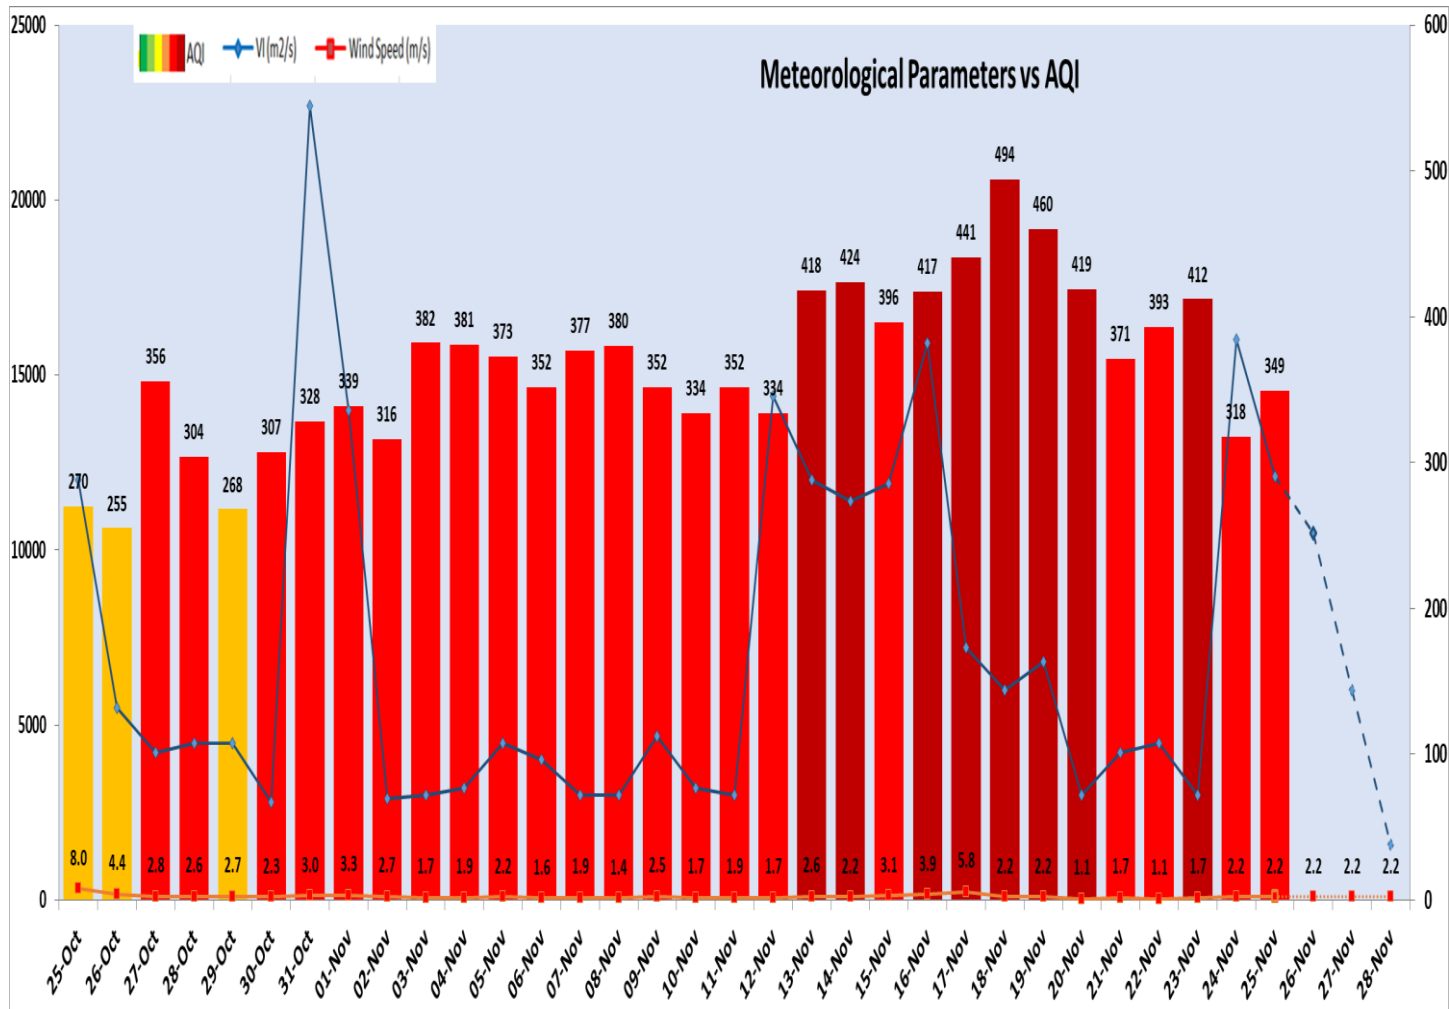

Delhi Temperature in (°C)*

Date	Minimum	Maximum
22-11-2024	11.0	27.0
23-11-2024	11.4	27.2
24-11-2024	12.0	29.4
25-11-2024	14.0	29.1

* Source – IMD (08:30 hrs.)

*Hotspots for Today

City	Station Name	AQI value	Air Quality	Prominent Pollutant
Delhi	Mundka, Delhi - DPCC	415	Severe	PM₁₀
	Anand Vihar, Delhi - DPCC	403	Severe	PM₁₀
	Shadipur, Delhi - CPCB	398	Very Poor	PM_{2.5}
	Jahangirpuri, Delhi - DPCC	393	Very Poor	PM_{2.5}
	Bawana, Delhi - DPCC	392	Very Poor	PM_{2.5}
Faridabad	Sector 11, Faridabad - HSPCB	259	Poor	PM_{2.5}
Gurugram	NISE Gwal Pahari, Gurugram - IMD	333	Very Poor	PM_{2.5}
Ghaziabad	Loni, Ghaziabad - UPPCB	309	Very Poor	PM_{2.5}
	Sanjay Nagar, Ghaziabad - UPPCB	261	Poor	PM_{2.5}
	Vasundhara, Ghaziabad - UPPCB	260	Poor	PM_{2.5}
Greater Noida	Knowledge Park - V, Greater Noida - UPPCB	289	Poor	PM_{2.5}
Noida	Sector - 62, Noida - IMD	317	Very Poor	PM_{2.5}