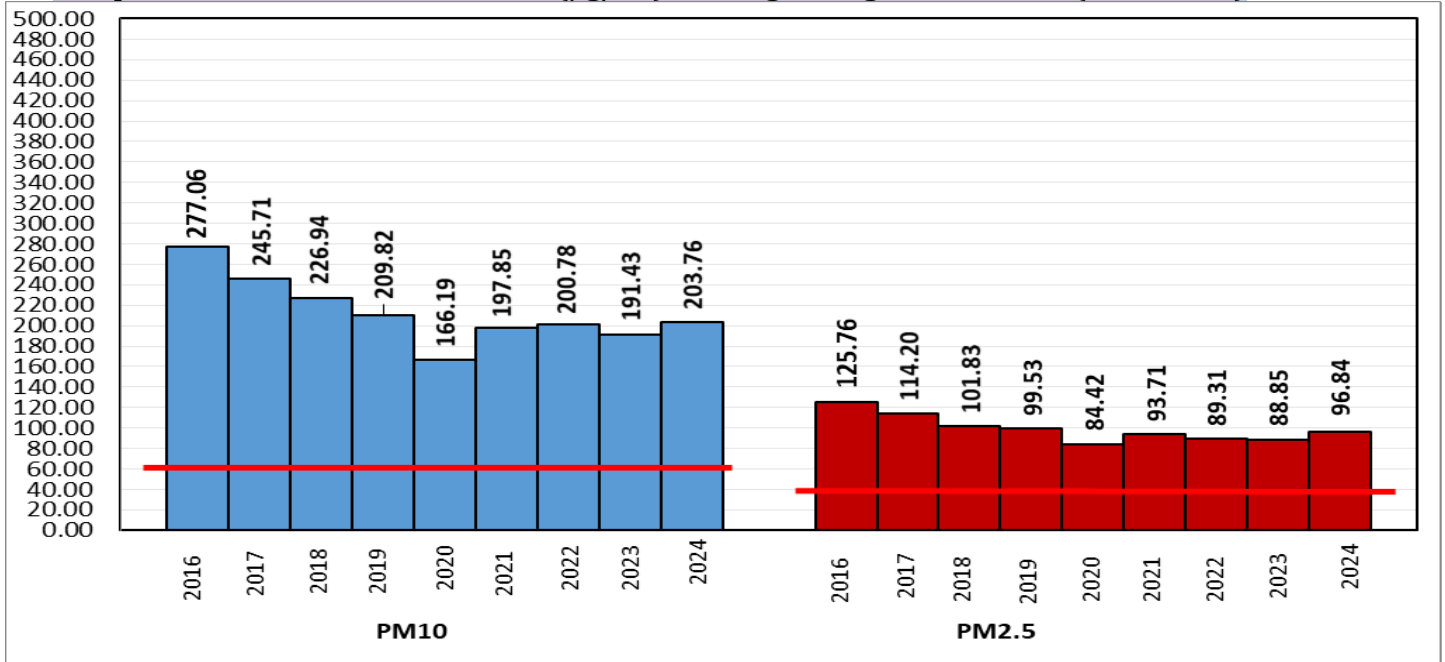

Current Air Quality Status:

Air Quality Index (AQI) (Average of past 24 hours at 4 PM) in comparison with last two years

	2024			2023			2022		
	Air Quality	AQI Value	Prominent Pollutant	Air Quality	AQI Value	Prominent Pollutant	Air Quality	AQI Value	Prominent Pollutant
Delhi	Very Poor	349↑	PM_{2.5}, PM₁₀	Very Poor	389↓	PM_{2.5}	Poor	294↑	PM₁₀
Faridabad	Poor	245↓	PM_{2.5}	Severe	416↑	PM₁₀, PM_{2.5}	Very Poor	323↑	PM₁₀, PM_{2.5}
Ghaziabad	Poor	252	PM_{2.5}	Very Poor	389↓	PM_{2.5}	Very Poor	302↑	PM₁₀
Greater Noida	Poor	265↑	PM_{2.5}	Very Poor	368↑	PM_{2.5}	Very Poor	332↑	PM₁₀, PM_{2.5}
Gurugram	Poor	295↑	PM_{2.5}	Very Poor	336↑	PM_{2.5}	Poor	254↑	PM_{2.5}
Noida	Poor	278↑	PM_{2.5}	Very Poor	366↓	PM_{2.5}	Poor	259↑	PM_{2.5}

*Data available for 38(2024), 19(2023), 36(2022) stations in Delhi today. # ↑, ↓ arrows indicate a decrease/increase as compared to the value on the previous day.

Comparative status of AQI - Delhi from 01 January to 25 Nov 2016-2024

Category	Year	2016	2017	2018	2019	2020	2021	2022	2023	2024	2016	2017	2018	2019	2020	2021	2022	2023	2024	
	No. of days	318	329	329	329	330	329	329	329	330	110	149	158	175	225	197	160	206	201	
Good (0–50)		0	2	0	2	5	1	3	1	0										
Satisfactory (51–100)		23	45	53	57	95	72	65	60	66										
Moderate (101–200)		87	102	105	116	125	124	92	145	135										
Poor (201–300)		116	106	109	95	63	69	127	72	60										
Very Poor (301–400)		74	66	50	43	31	49	38	39	58	208	180	171	154	105	132	169	123	129	
Severe (>401)		18	8	12	16	11	14	4	12	11										

Comparative status of PM₁₀ and PM_{2.5} (µg/m³) running average - Till Nov 24 (2016-2024)

*Red line shows the annual average concentration standards for PM₁₀ and PM_{2.5}.

Daily Average of Particulates in Delhi (24 hourly average value; from 06:00am of 24.11.24 to 06:00 am of 25.11.24)

Date ↓ / parameter →	PM_{2.5} (µg/m³)	PM₁₀ (µg/m³)
24-Nov-2024	142↓	261↓