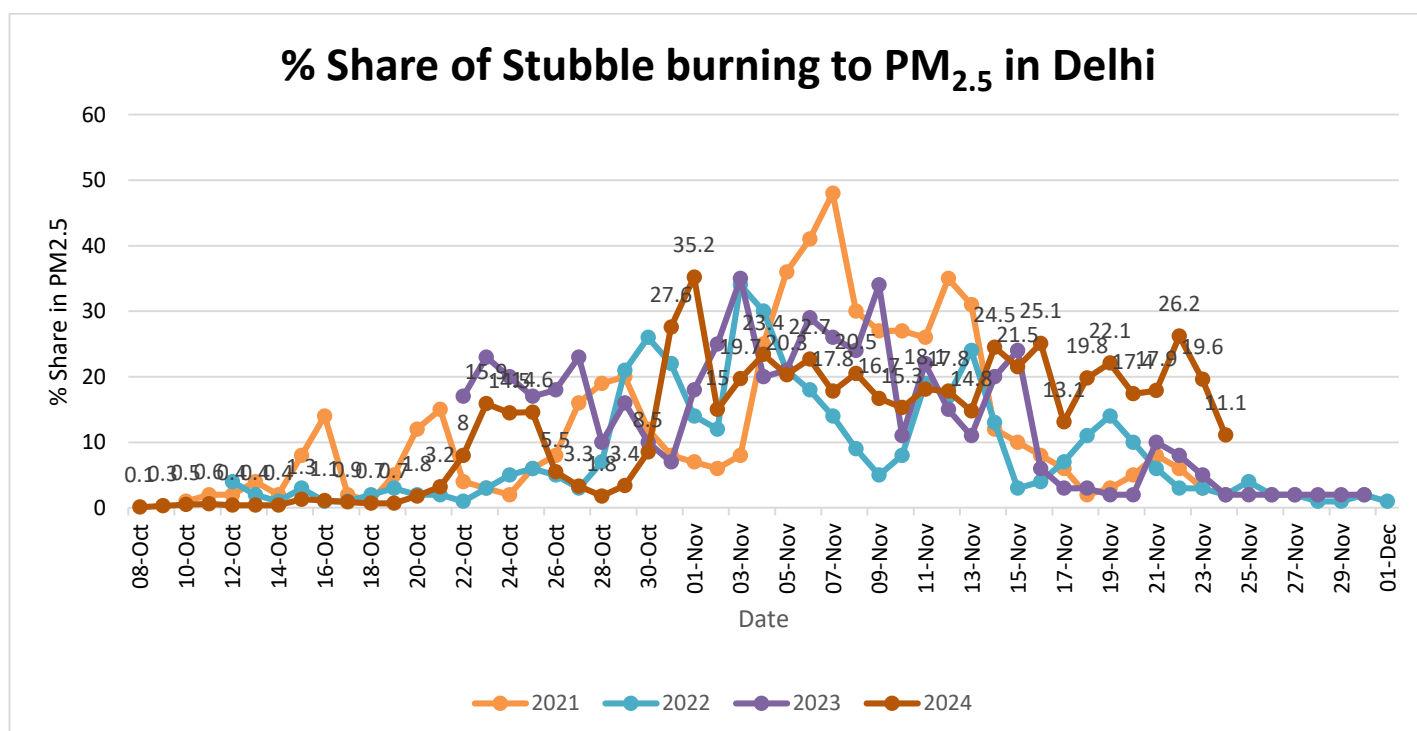

Forecast by IITM(Delhi):			
	Nov 26, 2024	Nov 27, 2024	Nov 28, 2024
AQI Category	Very Poor	Very Poor	Severe

Wind Forecast for Delhi:					
	Wind speed (at surface) in km/h		Wind speed (at 900 m) in km/h	Wind Direction	
	As per IMD (range)	As per windy.com (at 16:00 hrs.)	As per windy.com (at 16:00hrs)	As per IMD	As per windy.com at 900m
Nov 26, 2024	04-12	06	22	NW/S	NW
Nov 27, 2024	04-12	05	20	VAR	NW
Nov 28, 2024	04-12	04	11	NE/NW	NW

IMD Alert for Tomorrow (26.11.2024):

The air quality is likely to be in Very Poor category from 26.11.2024 to 27.11.2024. The predominant surface wind is likely to be from northwest direction with speed less than 08 kmph during morning hours. Smog/ shallow to moderate fog is likely in the morning. The wind speed will increase thereafter becoming less than 12 kmph from northwest direction during afternoon. It will decrease thereafter becoming less than 08 kmph from northwest direction during evening and night. Smog/ shallow fog is likely in the evening/night and mainly clear sky on 26.11.2024. Ventilation index is likely to be 10500 m²/s.

Date	Punjab		Haryana	
	No. of AFE on the day	Total AFE since September 15	No. of AFE on the day	Total AFE since September 15
24.11.2024	77	10682	52	1315
24.11.2023	191	36514	16	2278
24.11.2022	66	49810	32	3581

% Share of Stubble burning to PM_{2.5} in Delhi	
24.11.2024	*As per IITM, the impact of stubble burning is ~ 11.1 %