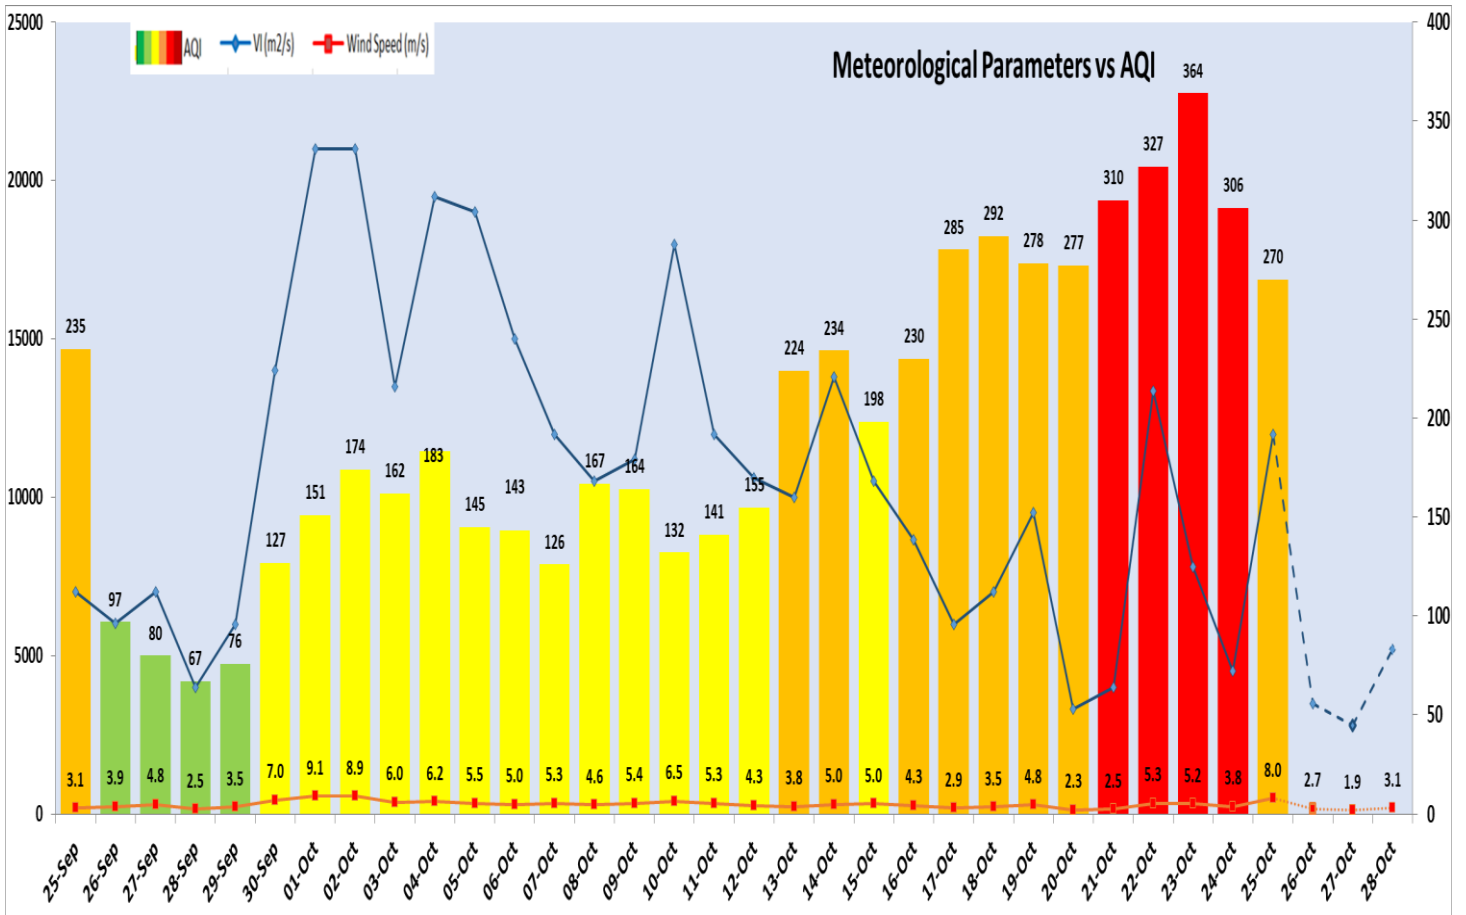

Delhi Temperature in (°C)

Date	Minimum	Maximum
22-10-2024	20.4	34.7
23-10-2024	20.5	34.0
24-10-2024	20.7	33.1
25-10-2024	19.2	34.0

*Hotspots for Today				
City	Station Name	AQI value	Air Quality	Prominent Pollutant
Delhi	Anand Vihar, Delhi - DPCC	401	Severe	PM₁₀
	Jahangirpuri, Delhi - DPCC	318	Very Poor	PM₁₀
	Wazirpur, Delhi - DPCC	305	Very Poor	PM_{2.5}
	Mundka, Delhi - DPCC	304	Very Poor	PM₁₀
	NSIT Dwarka, Delhi - CPCB	299	Poor	PM₁₀
Faridabad	New Industrial Town, Faridabad - HSPCB	171	Moderate	PM₁₀
	Sector- 16A, Faridabad - HSPCB	156	Moderate	PM_{2.5}
Gurugram	Sector-51, Gurugram - HSPCB	176	Moderate	PM_{2.5}
	Teri Gram, Gurugram - HSPCB	167	Moderate	PM_{2.5}
Ghaziabad	Loni, Ghaziabad - UPPCB	247	Poor	PM_{2.5}
	Vasundhara, Ghaziabad - UPPCB	225	Poor	PM_{2.5}
Greater Noida	Knowledge Park - V, Greater Noida - UPPCB	214	Poor	PM₁₀
Noida	Sector - 62, Noida - IMD	245	Poor	PM_{2.5}