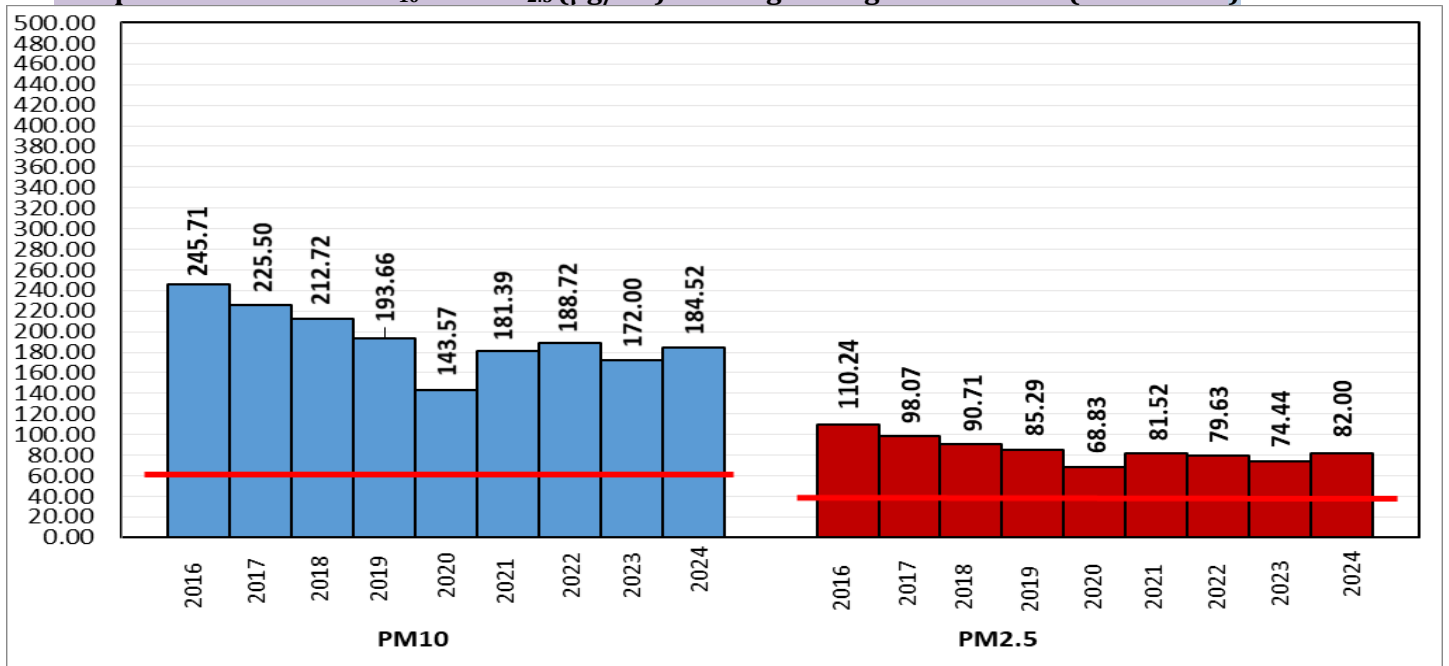

Current Air Quality Status:

Air Quality Index (AQI) (Average of past 24 hours at 4 PM) in comparison with last two years

	2024			2023			2022		
	Air Quality	AQI Value	Prominent Pollutant	Air Quality	AQI Value	Prominent Pollutant	Air Quality	AQI Value	Prominent Pollutant
Delhi	Poor	270↓	PM_{2.5}, PM₁₀	Poor	243↑	PM_{2.5}	Very Poor	303↓	PM₁₀, PM_{2.5}
Faridabad	Moderate	153↑	PM_{2.5}, PM₁₀	Poor	270↑	PM_{2.5}	Poor	289↑	PM_{2.5}
Ghaziabad	Moderate	200↓	PM_{2.5}	Poor	203↓	PM_{2.5}, PM₁₀	Poor	266↓	PM₁₀, PM_{2.5}
Greater Noida	Moderate	199↓	PM_{2.5}, PM₁₀	Poor	278↑	PM_{2.5}	Poor	272↓	PM_{2.5}
Gurugram	Moderate	162↓	PM_{2.5}, PM₁₀	Moderate	190↑	PM_{2.5}	Poor	292↓	PM_{2.5}
Noida	Poor	222↑	PM_{2.5}	Poor	212↑	PM₁₀	Poor	299↓	PM₁₀, PM_{2.5}

*Data available for 36(2024), 34(2023), 35(2022) stations in Delhi today. # ↑, ↓ arrows indicate a decrease/increase as compared to the value on the previous day.

Comparative status of AQI - Delhi from 01 January to 25 Oct 2016-2024

Category	Year	2016	2017	2018	2019	2020	2021	2022	2023	2024	2016	2017	2018	2019	2020	2021	2022	2023	2024	
	No. of days	287	298	298	298	299	298	298	298	299										
Good (0–50)		0	2	0	2	5	1	3	1	0										
Satisfactory (51–100)		23	45	53	57	95	72	65	60	66	110	149	157	175	224	196	160	206	201	
Moderate (101–200)		87	102	104	116	124	123	92	145	135										
Poor (201–300)		114	103	103	86	54	62	114	67	58										
Very Poor (301–400)		56	45	32	30	19	34	23	22	37	177	149	141	123	75	102	138	92	98	
Severe (>401)		7	1	6	7	2	6	1	3	3										

Comparative status of PM₁₀ and PM_{2.5} (µg/m³) running average - Till Oct 24 (2016-2024)

*Red line shows the annual average concentration standards for PM₁₀ and PM_{2.5}.

Daily Average of Particulates in Delhi (24 hourly average value; from 06:00am of 24.10.24 to 06:00 am of 25.10.24)

Date ↓ / parameter →	PM_{2.5} (µg/m³)	PM₁₀ (µg/m³)
24-Oct -2024	138↓	269↓