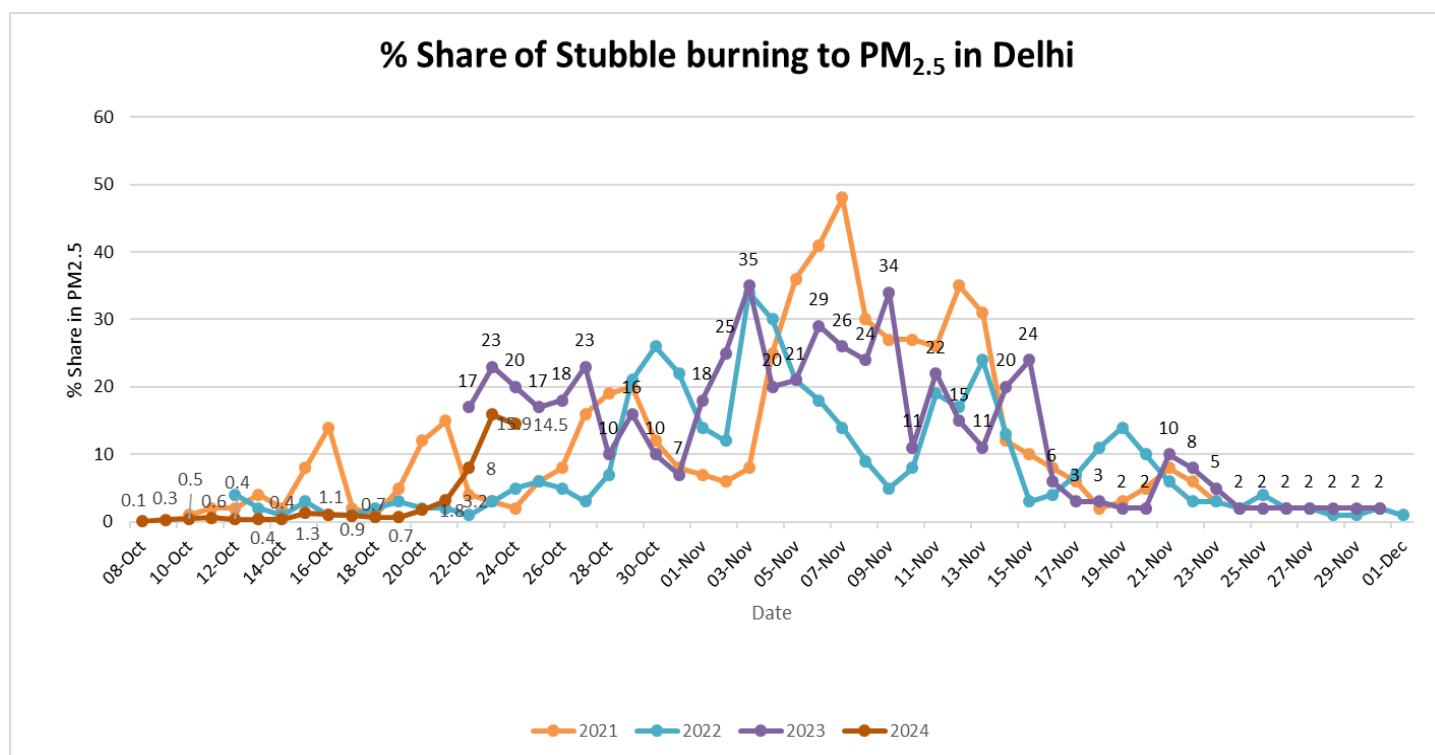

Hotspots for Today:		*Details given below	
Delhi	Anand Vihar, Jahangirpuri, Wazirpur, Mundka, NSIT Dwarka	Ghaziabad	Loni, Vasundhara
Faridabad	New Industrial Town, Sector- 16A	Greater Noida	Knowledge Park – V
Gurugram	Sector-51, Teri Gram	Noida	Sector – 62

Forecast by IITM(Delhi):			
	Oct 26, 2024	Oct 27, 2024	Oct 28, 2024
AQI Category	Very Poor	Very Poor	Very Poor

Wind Forecast for Delhi:					
	Wind speed (at surface) in km/h		Wind speed (at 900 m) in km/h	Wind Direction	
	As per IMD (range)	As per windy.com (at 16:00 hrs.)	As per windy.com (at 16:00hrs)	As per IMD	As per windy.com at 900m
Oct 26, 2024	06-10	08	24	E/NE	NW
Oct 27, 2024	06-08	04	02	SE/E	NE
Oct 28, 2024	08-10	06	04	SE	SE

IMD Alert for Tomorrow (26.10.2024):

The air quality is likely to be in Very Poor category from 26.10.2024 to 28.10.2024. The predominant surface wind is likely to be coming from East/Northeast direction in Delhi with wind speed 06-10 kmph and mainly clear sky on 26.10.2024. Ventilation index is likely to be 3500 m²/s.

Date	Punjab			Haryana	
	No. of AFE on the day	Total AFE since September 15	No. of AFE on the day	Total AFE since September 15	
24.10.2024	40	1678	06	686	
24.10.2023	360	2306	70	813	
24.10.2022	1019	5617	250	1360	

% Share of Stubble burning to PM_{2.5} in Delhi	
24.10.2024	*As per IITM, the impact of stubble burning is ~ 14.5 %