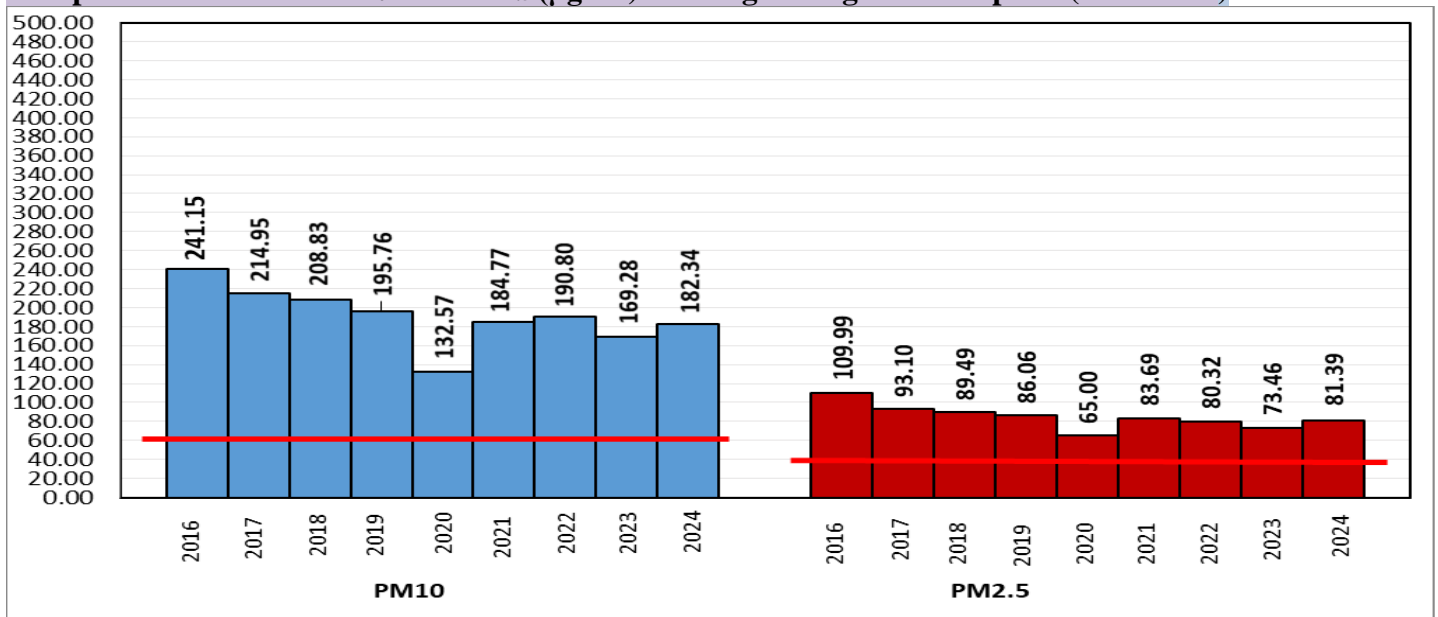

Central Pollution Control Board

Air Quality Status for Delhi & NCR

Dated – September 25, 2024

Current Air Quality Status:

▪ Air Quality Index (AQI) (Average of past 24 hours at 4 PM) in comparison with last two years

	2024			2023			2022		
	Air Quality	AQI Value	Prominent Pollutant	Air Quality	AQI Value	Prominent Pollutant	Air Quality	AQI Value	Prominent Pollutant
Delhi	Poor	235↑	PM _{2.5} , PM ₁₀	Moderate	118↓	PM _{2.5} , PM ₁₀	Satisfactory	52↓	CO, NO ₂
Faridabad	Moderate	131↑	PM _{2.5}	Moderate	137↑	PM ₁₀ , PM _{2.5}	Satisfactory	68↑	PM ₁₀ , SO ₂
Ghaziabad	Poor	275↑	PM _{2.5}	Moderate	124↓	O ₃	Good	43↓	PM _{2.5} , PM ₁₀ , O ₃
Greater Noida	Poor	271↑	PM _{2.5} , PM ₁₀	Poor	228↑	PM ₁₀	Good	50↑	CO, O ₃
Gurugram	Moderate	109↑	CO, PM _{2.5}	Moderate	184↓	PM _{2.5}	Moderate	114↑	O ₃
Noida	Poor	250↑	PM _{2.5} , PM ₁₀	Moderate	126↑	O ₃ , PM ₁₀	Satisfactory	72↑	CO, SO ₂

Comparative status of PM₁₀ and PM_{2.5} (µg/m³) running average – Till Sept 24 (2016-2024)

*Red line shows the annual average concentration standards for PM₁₀ and PM_{2.5}.

▪ Daily Average of Particulates in Delhi (24 hourly average value; from 06:00am of 24.09.24 to 06:00 am of 25.09.24)