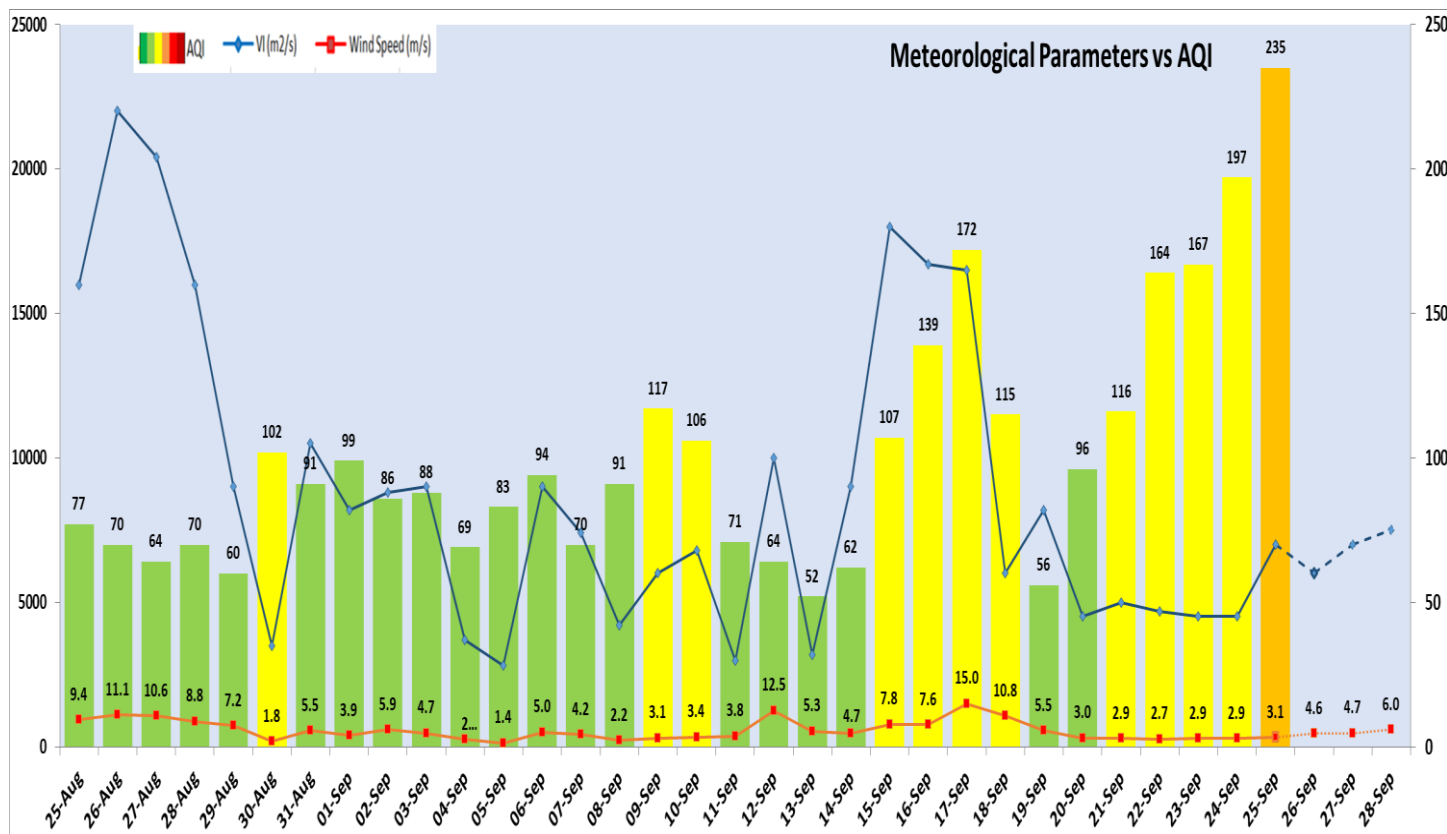

Comparative status of PM₁₀ and PM_{2.5} (µg/m³) running average – Till Sept 24 (2016-2024)

*Red line shows the annual average concentration standards for PM₁₀ and PM_{2.5}.

▪ Daily Average of Particulates in Delhi (24 hourly average value; from 06:00am of 24.09.24 to 06:00 am of 25.09.24)

Forecast by IITM(Delhi):

	Sept 26, 2024	Sept 27, 2024	Sept 28, 2024
AQI Category	Poor	Moderate	Moderate

Wind Forecast for Delhi:

	Wind speed (at surface) in km/h		Wind speed (at 900 m) in km/h	Wind Direction	
	As per IMD (range)	As per windy.com (at 16:00 hrs.)	As per windy.com (at 16:00hrs)	As per IMD	As per windy.com at 900m
Sept 26, 2024	16	10	23	SE/ESE	E
Sept 27, 2024	16-18	16	37	E/ESE	E
Sept 28, 2024	10-14	08	14	E	E

Delhi Temperature in (°C)

Date	Minimum	Maximum
22-09-2024	25.4	35.6
23-09-2024	24.9	36.0
24-09-2024	26.4	37.0
25-09-2024	26.8	37.4

*Hotspots for Today

City	Station Name	AQI value	Air Quality	Prominent Pollutant
Delhi	Anand Vihar, Delhi - DPCC	379	Very Poor	PM ₁₀
	Wazirpur, Delhi - DPCC	305	Very Poor	PM _{2.5}
	Burari Crossing, Delhi - IMD	303	Very Poor	PM _{2.5}
	Sonia Vihar, Delhi - DPCC	303	Very Poor	PM _{2.5}
	Jahangirpuri, Delhi - DPCC	290	Poor	PM _{2.5}
Faridabad	New Industrial Town, Faridabad - HSPCB	245	Poor	PM _{2.5}
Gurugram	Sector-51, Gurugram - HSPCB	153	Moderate	PM _{2.5}
	Teri Gram, Gurugram - HSPCB	109	Moderate	PM _{2.5}
Ghaziabad	Loni, Ghaziabad - UPPCB	331	Very Poor	PM _{2.5}
Greater Noida	Knowledge Park - III, Greater Noida - UPPCB	278	Poor	PM ₁₀
Noida	Sector - 125, Noida - UPPCB	316	Very Poor	PM ₁₀
	Sector-116, Noida - UPPCB	266	Poor	PM _{2.5}