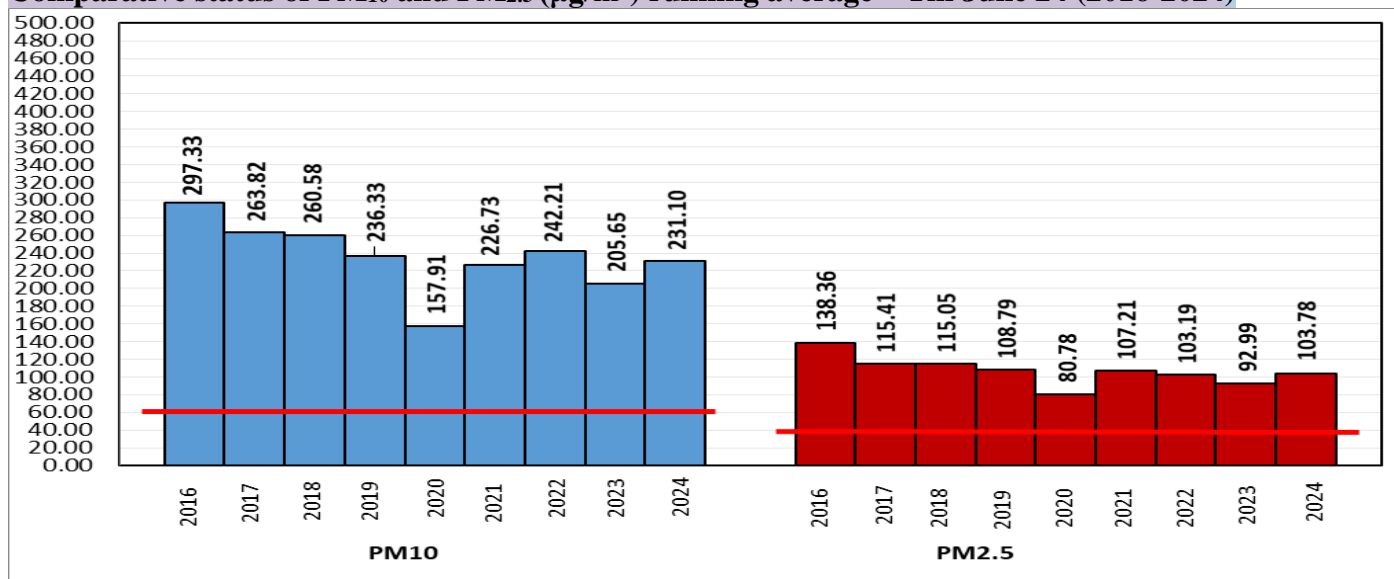

Central Pollution Control Board

Air Quality Status for Delhi & NCR

Dated – June 25, 2024

Current Air Quality Status:

Air Quality Index (AQI) (Average of past 24 hours at 4 PM) in comparison with last two years

	2024			2023			2022		
	Air Quality	AQI Value	Prominent Pollutant	Air Quality	AQI Value	Prominent Pollutant	Air Quality	AQI Value	Prominent Pollutant
Delhi	Moderate	139↓	O ₃ , PM _{2.5} , PM ₁₀	Satisfactory	71↓	CO, PM ₁₀	Poor	230↑	PM _{2.5} , PM ₁₀
Faridabad	Moderate	124↓	PM _{2.5} , PM ₁₀	Moderate	156↓	PM ₁₀	Poor	249↑	PM ₁₀
Ghaziabad	Moderate	146↓	PM _{2.5} , PM ₁₀	Satisfactory	70↓	CO	Poor	267↑	O ₃ , PM ₁₀
Greater Noida	Moderate	171↑	O ₃ , PM _{2.5}	Satisfactory	64↓	PM ₁₀ , O ₃	Poor	271↑	PM ₁₀
Gurugram	Moderate	113↑	CO, PM _{2.5} , PM ₁₀	Moderate	111↓	PM ₁₀ , PM _{2.5}	Poor	230↓	PM ₁₀
Noida	Moderate	142↑	O ₃ , PM _{2.5} , PM ₁₀	Satisfactory	55↓	O ₃	Poor	273↑	PM ₁₀

Comparative status of PM₁₀ and PM_{2.5} (µg/m³) running average – Till June 24 (2016-2024)

*Red line shows the annual average concentration standards for PM₁₀ and PM_{2.5}.

Daily Average of Particulates in Delhi (24 hourly average value; from 06:00am of 24.06.24 to 06:00 am of 25.06.24)