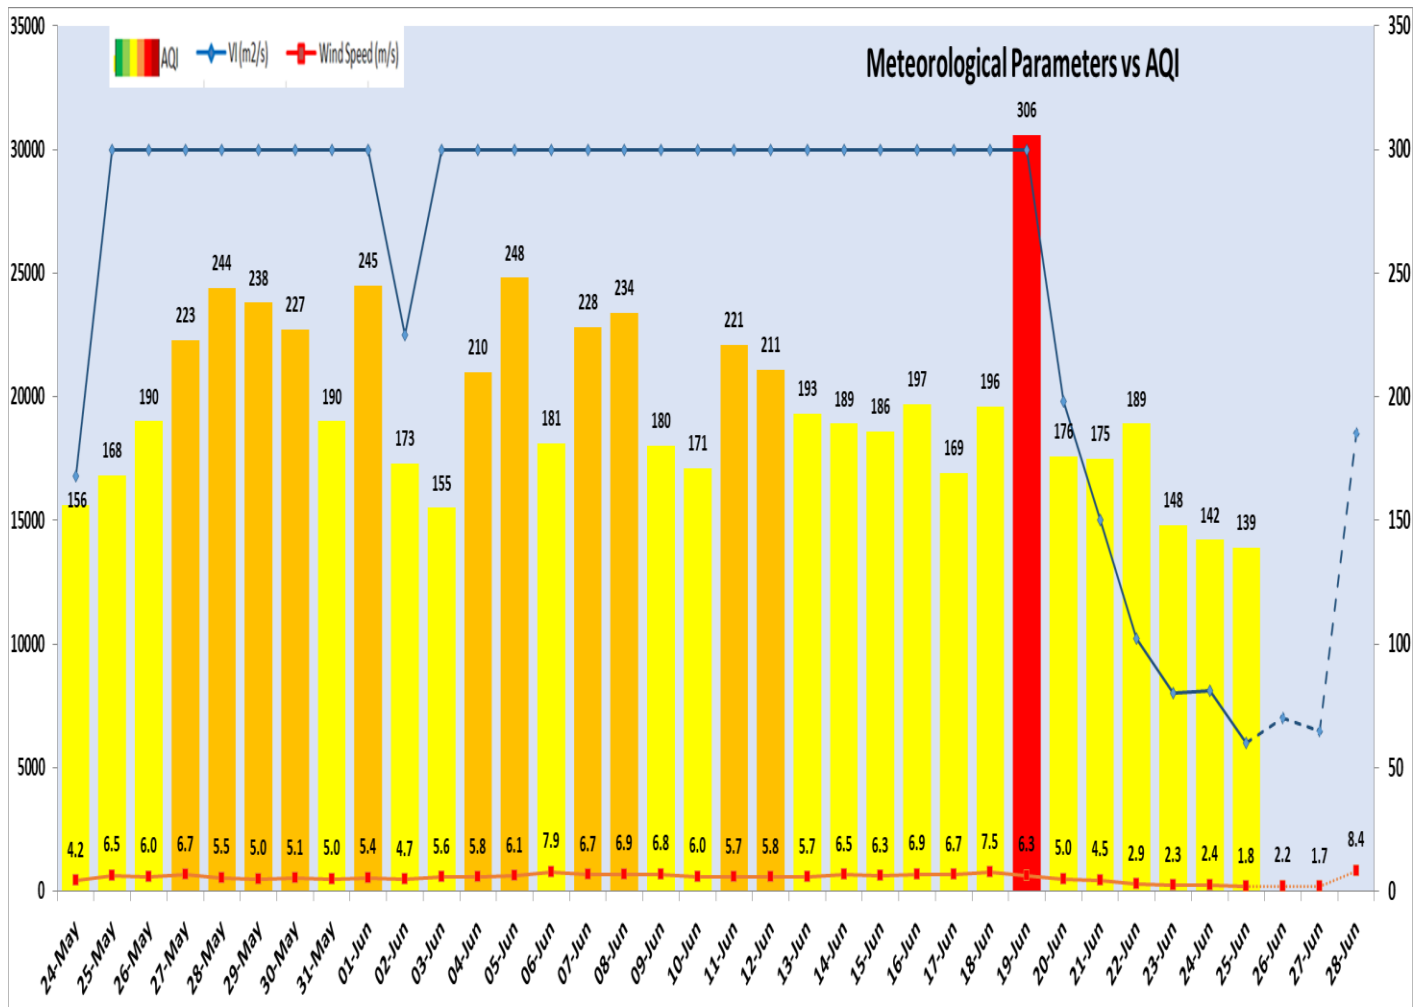

Comparative status of PM₁₀ and PM_{2.5} (µg/m³) running average – Till June 24 (2016-2024)

*Red line shows the annual average concentration standards for PM₁₀ and PM_{2.5}.

Daily Average of Particulates in Delhi (24 hourly average value; from 06:00am of 24.06.24 to 06:00 am of 25.06.24)

Forecast by IITM(Delhi):

	June 26, 2024	June 27, 2024	June 28, 2024
AQI Category	Moderate	Moderate	Moderate

Wind Forecast for Delhi:

	Wind speed (at surface) in km/h		Wind speed (at 900 m) in km/h	Wind Direction	
	As per IMD (range)	As per windy.com (at 16:00 hrs.)	As per windy.com (at 16:00hrs)	As per IMD	As per windy.com at 900m
June 26, 2024	08-12	12	16	VAR	E
June 27, 2024	06-24	13	17	SE	E
June 28, 2024	16-20	08	11	SE	E

Delhi Temperature in (°C)		
Date	Minimum	Maximum
22-06-2024	28.6	40.4
23-06-2024	29.6	39.4
24-06-2024	31.6	39.8
25-06-2024	28.6	40.4

▪ ***Hotspots for Today**

City	Station Name	AQI value	Air Quality	Prominent Pollutant
Delhi	New Moti Bagh, Delhi - MHUA	319	Very Poor	PM _{2.5}
	Ashok Vihar, Delhi - DPCC	247	Poor	Ozone
	Narela, Delhi - DPCC	239	Poor	PM ₁₀
	Jahangirpuri, Delhi - DPCC	228	Poor	PM ₁₀
	Dr. Karni Singh Shooting Range, Delhi - DPCC	181	Moderate	Ozone
Faridabad	Sector 30, Faridabad - HSPCB	154	Moderate	PM ₁₀
	Sector 11, Faridabad - HSPCB	129	Moderate	PM _{2.5}
Gurugram	Teri Gram, Gurugram - HSPCB	148	Moderate	PM ₁₀
	Sector-51, Gurugram - HSPCB	138	Moderate	PM _{2.5}
Ghaziabad	Loni, Ghaziabad - UPPCB	228	Poor	PM _{2.5}
	Indrapuram, Ghaziabad - UPPCB	182	Moderate	PM _{2.5}
Greater Noida	Knowledge Park - V, Greater Noida - UPPCB	267	Poor	Ozone
Noida	Sector-116, Noida - UPPCB	219	Poor	Ozone