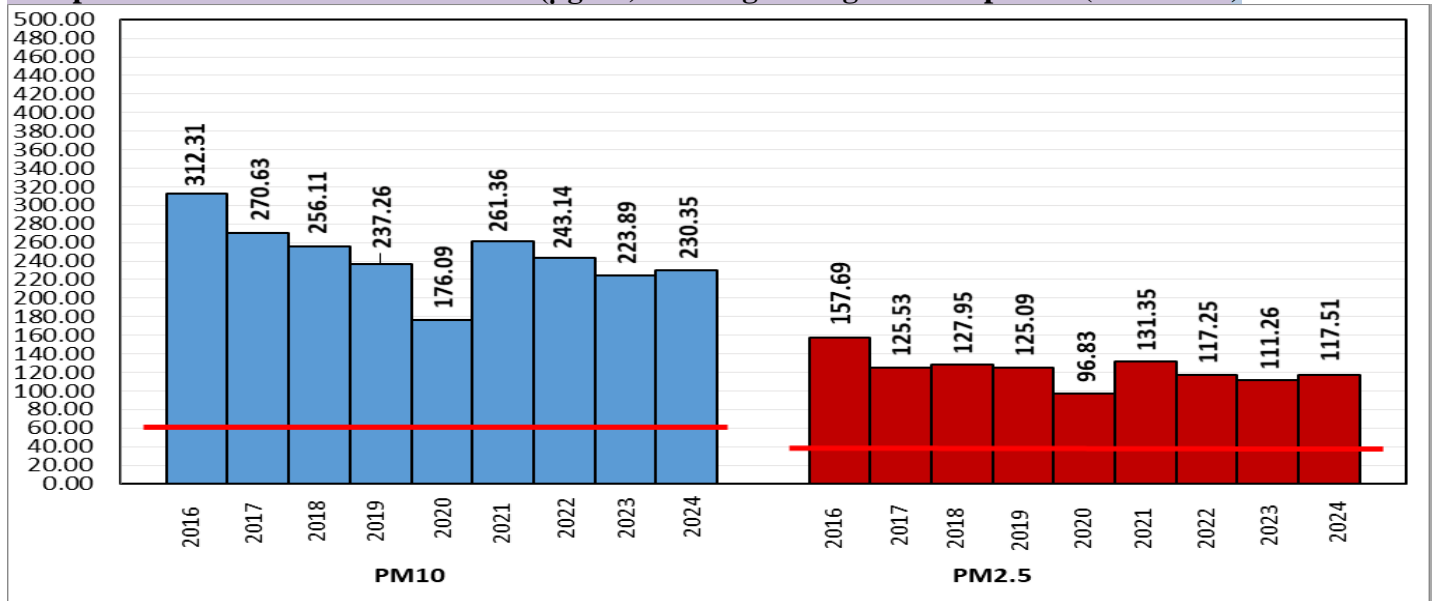

Central Pollution Control Board

Air Quality Status for Delhi & NCR

Dated – April 25, 2024

Current Air Quality Status:

Air Quality Index (AQI) (Average of past 24 hours at 4 PM) in comparison with last two years

	2024			2023			2022		
	Air Quality	AQI Value	Prominent Pollutant	Air Quality	AQI Value	Prominent Pollutant	Air Quality	AQI Value	Prominent Pollutant
Delhi	Moderate	199 ↑	PM ₁₀ , PM _{2.5}	Moderate	156 ↓	O ₃	Poor	244 ↓	PM _{2.5} , PM ₁₀
Faridabad	Moderate	198 ↓	PM ₁₀ , PM _{2.5}	Moderate	128 ↓	PM _{2.5}	Poor	270 ↑	PM _{2.5} , PM ₁₀
Ghaziabad	Moderate	164	PM ₁₀ , PM _{2.5}	Moderate	141 ↓	O ₃	Poor	209 ↓	PM ₁₀
Greater Noida	Poor	238 ↑	PM ₁₀	Moderate	200 ↑	O ₃	Poor	216 ↓	PM ₁₀
Gurugram	Poor	268 ↑	PM ₁₀ , PM _{2.5}	Moderate	185 ↑	PM _{2.5}	Poor	234 ↓	PM ₁₀
Noida	Moderate	175 ↑	PM ₁₀	Moderate	166 ↑	O ₃ , NO ₂	Poor	229 ↓	PM ₁₀

Comparative status of PM₁₀ and PM_{2.5} (µg/m³) running average – Till April 24 (2016-2024)

*Red line shows the annual average concentration standards for PM₁₀ and PM_{2.5}.

Daily Average of Particulates in Delhi (24 hourly average value; from 06:00am of 24.04.24 to 06:00 am of 25.04.24)