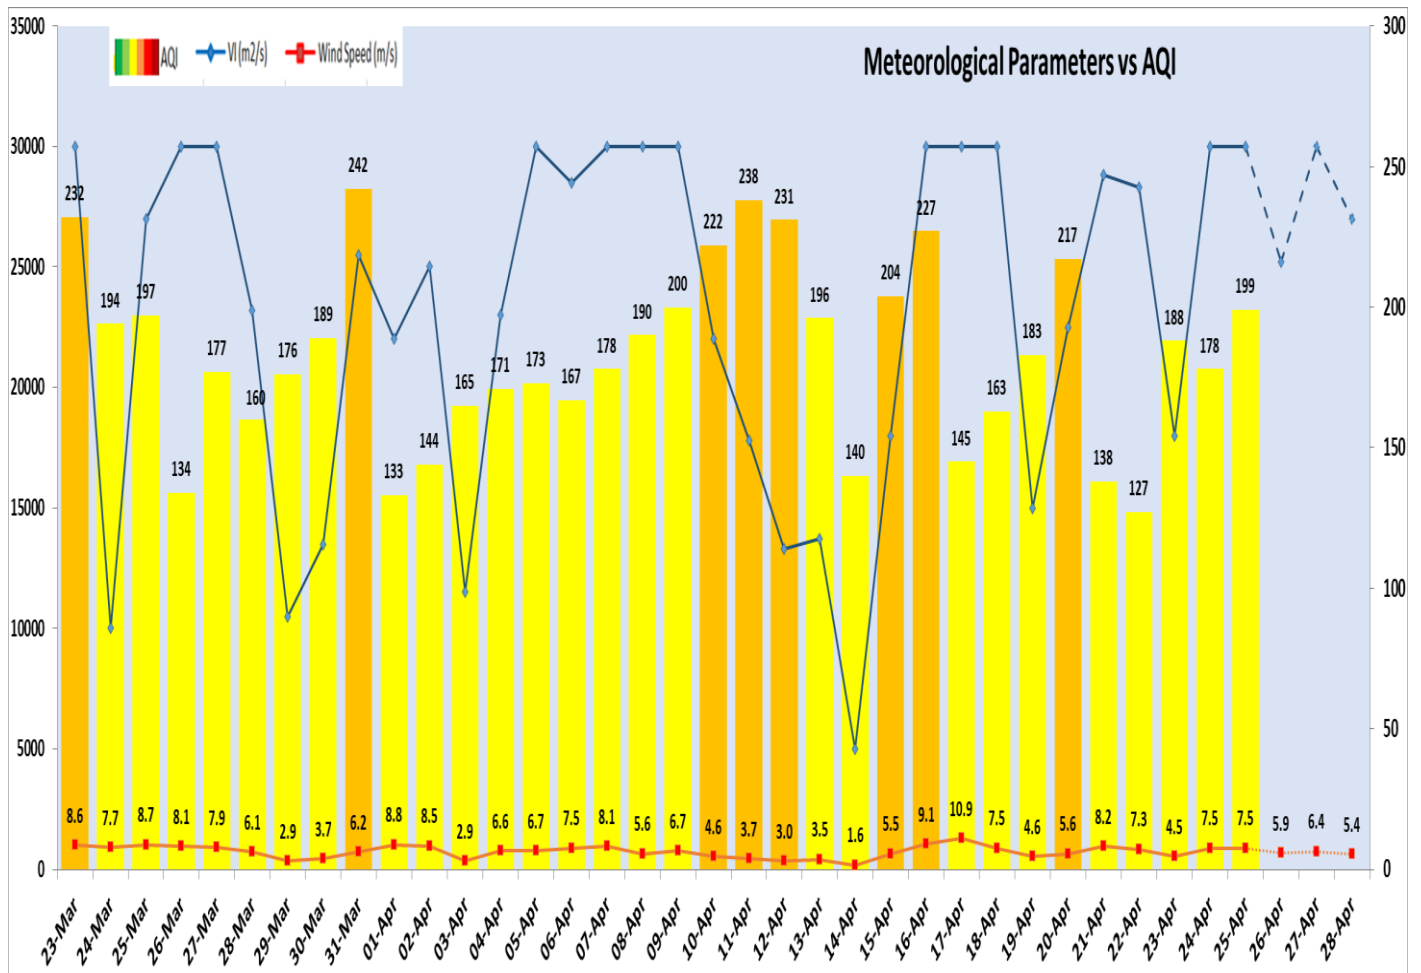

Comparative status of PM₁₀ and PM_{2.5} (µg/m³) running average – Till April 24 (2016-2024)

*Red line shows the annual average concentration standards for PM₁₀ and PM_{2.5}.

Daily Average of Particulates in Delhi (24 hourly average value; from 06:00am of 24.04.24 to 06:00 am of 25.04.24)

Forecast by IITM(Delhi):

	Apr 26, 2024	Apr 27, 2024	Apr 28, 2024
AQI Category	Poor	Moderate	Moderate

Wind Forecast for Delhi:

	Wind speed (at surface) in km/h		Wind speed (at 900 m) in km/h	Wind Direction	
	As per IMD (range)	As per windy.com (at 16:00 hrs.)	As per windy.com (at 16:00hrs)	As per IMD	As per windy.com at 900m
Apr 26. 2024	08-20	11	15	W	W
Apr 27. 2024	08-16	15	25	SW/W	W
Apr 28. 2024	08-20	09	13	W/NW	W

Delhi Temperature in (°C)		
Date	Minimum	Maximum
22-04-2024	23.0	36.8
23-04-2024	22.6	37.6
24-04-2024	19.0	36.8
25-04-2024	20.0	37.5

▪ **Hotspots for Today**

City	Station Name	AQI value	Air Quality	Prominent Pollutant
Delhi	Jahangirpuri, Delhi - DPCC	281	Poor	PM ₁₀
	Shadipur, Delhi - CPCB	278	Poor	PM _{2.5}
	Dwarka-Sector 8, Delhi - DPCC	271	Poor	PM ₁₀
	CRRI Mathura Road, Delhi - IMD	255	Poor	PM ₁₀
	NSIT Dwarka, Delhi - CPCB	251	Poor	PM ₁₀
Faridabad	Sector 11, Faridabad - HSPCB	280	Poor	PM ₁₀
	New Industrial Town, Faridabad - HSPCB	248	Poor	PM _{2.5}
Gurugram	Sector-51, Gurugram - HSPCB	306	Very Poor	PM _{2.5}
Ghaziabad	Indrapuram, Ghaziabad - UPPCB	191	Moderate	PM ₁₀
	Sanjay Nagar, Ghaziabad - UPPCB	172	Moderate	PM _{2.5}
Greater Noida	Knowledge Park - V, Greater Noida - UPPCB	248	Poor	PM ₁₀
Noida	Sector - 62, Noida - IMD	193	Moderate	PM ₁₀
	Sector-1, Noida - UPPCB	180	Moderate	PM ₁₀
	Sector-116, Noida - UPPCB	175	Moderate	PM ₁₀