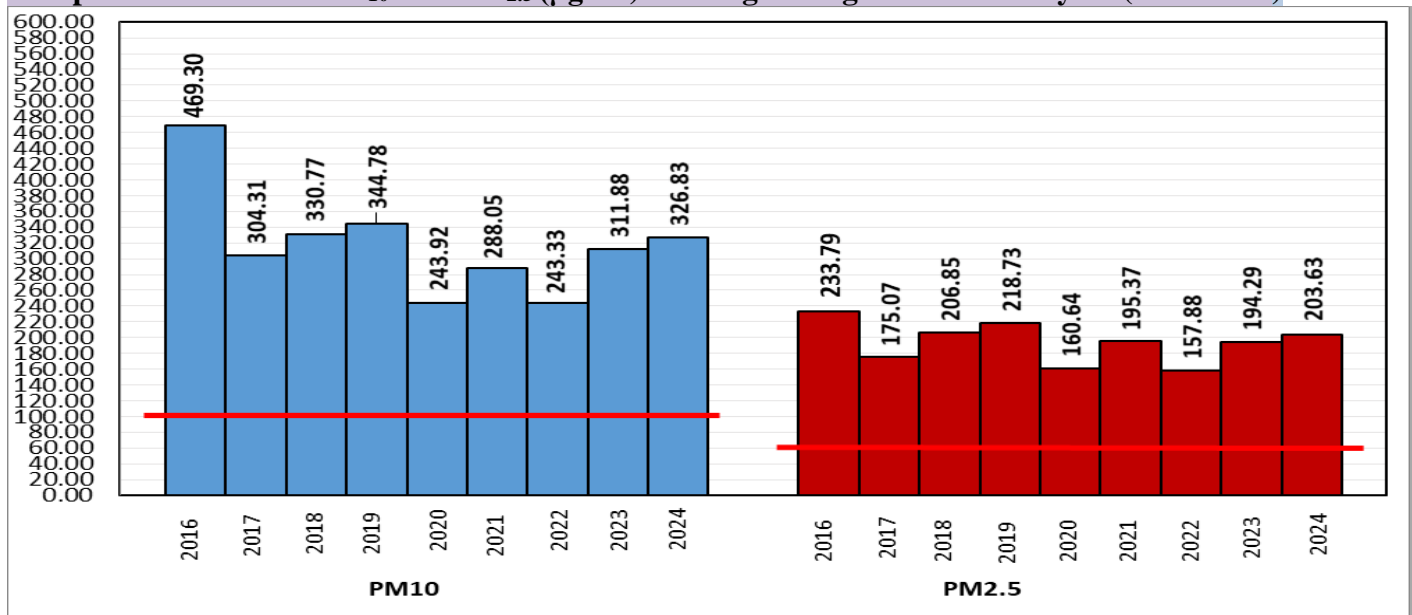

Central Pollution Control Board

Air Quality Status for Delhi & NCR

Dated – January 25, 2024

Current Air Quality Status:

Air Quality Index (AQI) (Average of past 24 hours at 4 PM) in comparison with last two years

	2024			2023			2022		
	Air Quality	AQI Value	Prominent Pollutant	Air Quality	AQI Value	Prominent Pollutant	Air Quality	AQI Value	Prominent Pollutant
Delhi	Very Poor	332↓	PM2.5	Moderate	160↓	PM2.5	Poor	234↓	PM10, PM2.5
Faridabad	Very Poor	336↓	PM2.5	Moderate	180↓	PM2.5	Poor	287↑	PM10, PM2.5
Ghaziabad	Poor	269↓	PM2.5	Moderate	129↓	PM10, PM2.5	Poor	229↓	PM2.5
Greater Noida	Very Poor	391↑	PM2.5	Moderate	122↓	PM10, PM2.5	Poor	220↓	PM2.5
Gurugram	Poor	284↓	PM2.5	Moderate	136↓	PM2.5	Poor	238↑	PM2.5
Noida	Very Poor	310↓	PM2.5	Moderate	122↓	PM2.5	Poor	224↓	PM10, PM2.5

Comparative status of PM₁₀ and PM_{2.5} (µg/m³) running average – Till January 24 (2016-2024)

*Red line shows the annual average concentration standards for PM₁₀ and PM_{2.5}.

Daily Average of Particulates in Delhi (24 hourly average value; from 06:00am of 24.01.24 to 06:00 am of 25.01.24)