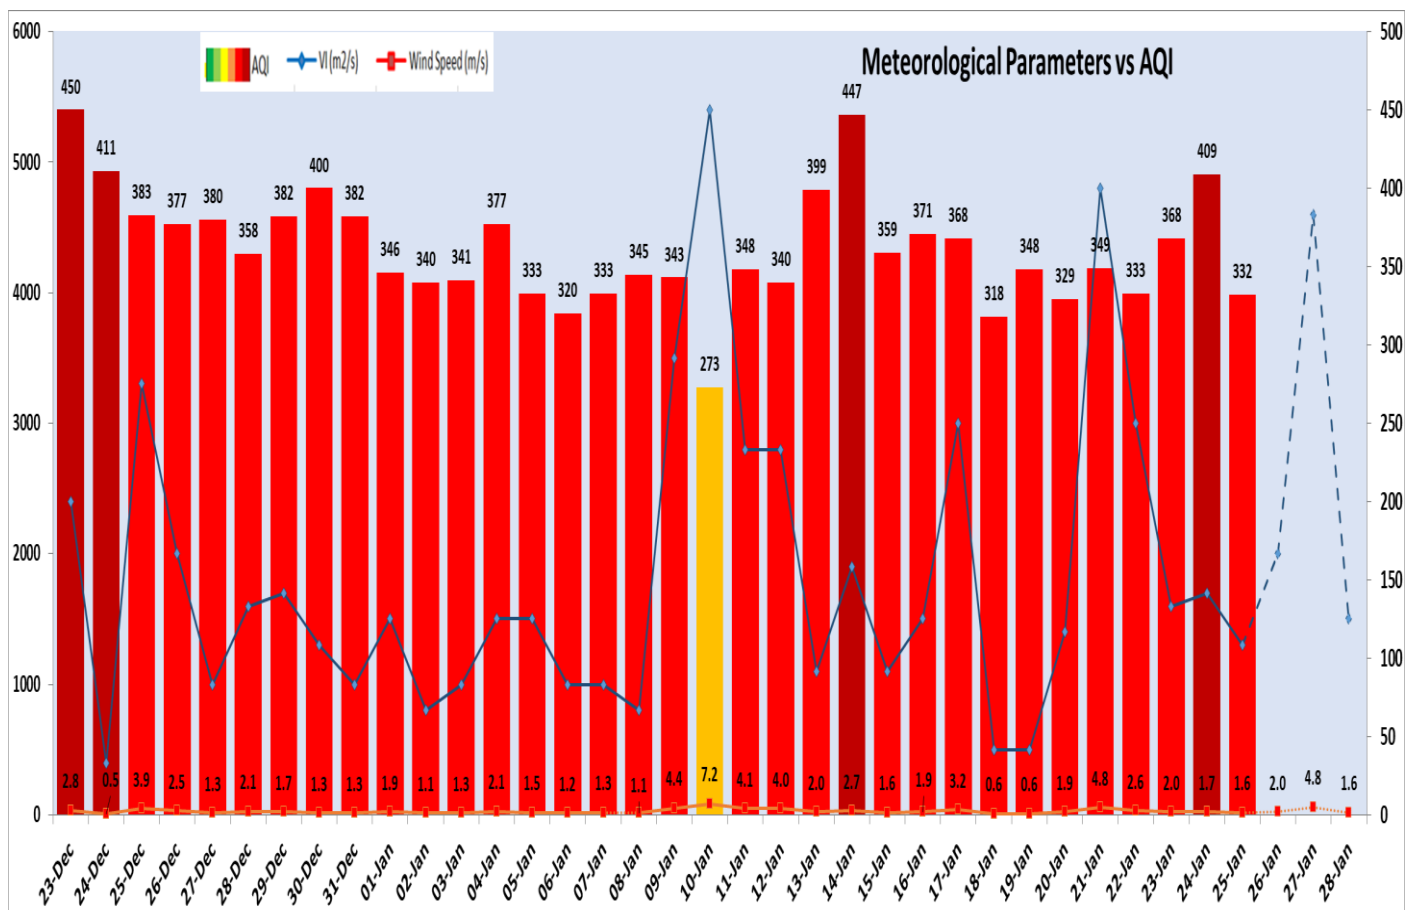

Comparative status of PM₁₀ and PM_{2.5} (µg/m³) running average – Till January 24 (2016-2024)

*Red line shows the annual average concentration standards for PM₁₀ and PM_{2.5}.

Daily Average of Particulates in Delhi (24 hourly average value; from 06:00am of 24.01.24 to 06:00 am of 25.01.24)

Forecast by IITM(Delhi):

	Jan 26, 2024	Jan 27, 2024	Jan 28, 2024
AQI Category	Very Poor	Poor	Very Poor

Wind Forecast for Delhi:

	Wind speed (at surface) in km/h		Wind speed (at 900 m) in km/h	Wind Direction	
	As per IMD (range)	As per windy.com (at 16:00 hrs.)	As per windy.com (at 16:00hrs)	As per IMD	As per windy.com at 900m
Jan 26. 2024	06	07	15	W/NW	W
Jan 27. 2024	04-10	09	33	W/NW	NW
Jan 28. 2024	04	05	12	VAR	W

Delhi Temperature in (°C)		
Date	Minimum	Maximum
22-01-2024	6.1	15.8
23-01-2024	6.9	17.6
24-01-2024	8.3	19.5
25-01-2024	4.8	18.3

Hotspots for Today

City	Station Name	AQI value	Air Quality	Prominent Pollutant
Delhi	Vivek Vihar, Delhi - DPCC	400	Very Poor	PM _{2.5}
	Anand Vihar, Delhi - DPCC	390	Very Poor	PM _{2.5}
	Nehru Nagar, Delhi - DPCC	390	Very Poor	PM _{2.5}
	Okhla Phase-2, Delhi - DPCC	387	Very Poor	PM _{2.5}
	Dr. Karni Singh Shooting Range, Delhi - DPCC	385	Very Poor	PM _{2.5}
Faridabad	Sector- 16A, Faridabad - HSPCB	386	Very Poor	PM _{2.5}
Gurugram	NISE Gwal Pahari, Gurugram - IMD	325	Very Poor	PM ₁₀
	Sector-51, Gurugram - HSPCB	325	Very Poor	PM _{2.5}
	Teri Gram, Gurugram - HSPCB	310	Very Poor	PM _{2.5}
Ghaziabad	Vasundhara, Ghaziabad - UPPCB	300	Poor	PM _{2.5}
	Sanjay Nagar, Ghaziabad - UPPCB	280	Poor	PM _{2.5}
	Indirapuram, Ghaziabad - UPPCB	270	Poor	PM _{2.5}
Greater Noida	Knowledge Park - III, Greater Noida - UPPCB	432	Severe	PM _{2.5}
Noida	Sector-116, Noida - UPPCB	342	Very Poor	PM _{2.5}
	Sector - 62, Noida - IMD	335	Very Poor	PM _{2.5}