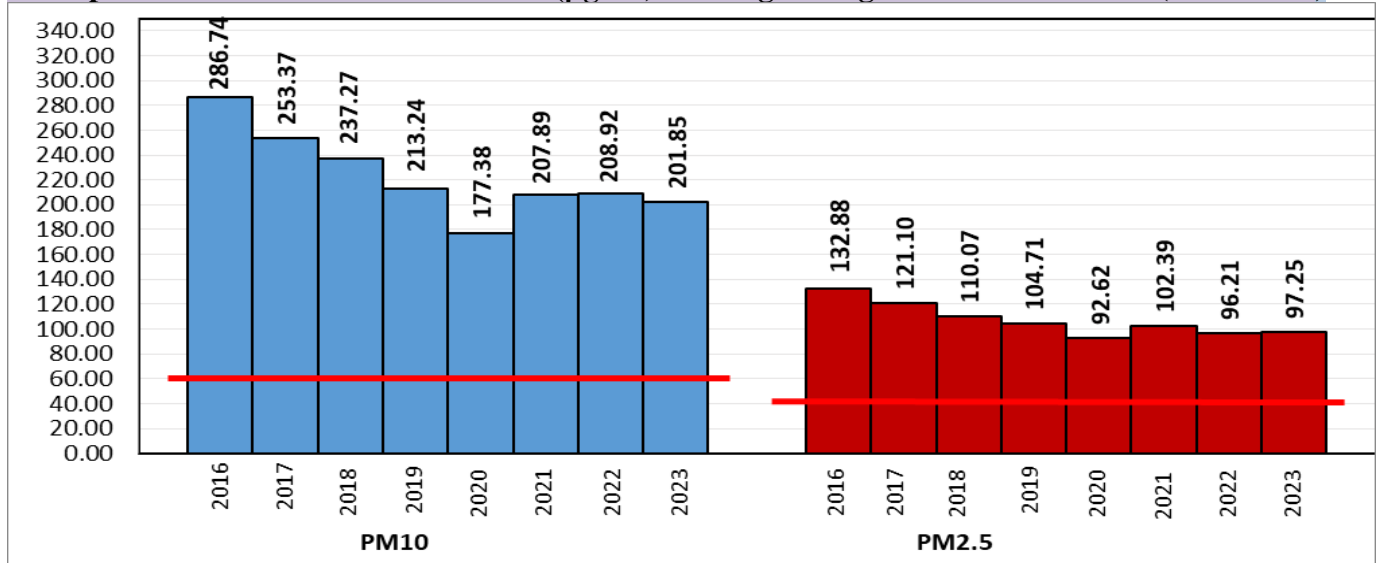

Air Quality Index (AQI) (Average of past 24 hours at 4 PM) in comparison with last two years

	2023			2022			2021(Covid- Year)		
	Air Quality	AQI Value	Prominent Pollutant	Air Quality	AQI Value	Prominent Pollutant	Air Quality	AQI Value	Prominent Pollutant
Delhi	Severe	411↓	PM_{2.5}, PM₁₀	Very Poor	349 ↓	PM_{2.5}	Severe	415↓	PM_{2.5}
Faridabad	Very Poor	327↓	PM_{2.5}	Very Poor	314 ↓	PM_{2.5}	Severe	414↓	PM_{2.5}, PM₁₀
Ghaziabad	Very Poor	360↓	PM₁₀, PM_{2.5}	Poor	280 ↓	PM_{2.5}	Very Poor	386↓	PM_{2.5}
Greater Noida	Very Poor	376↓	PM_{2.5}	Very Poor	328 ↓	PM_{2.5}	Very Poor	368↓	PM_{2.5}
Gurugram	Very Poor	304↓	PM_{2.5}	Very Poor	355 ↑	PM_{2.5}	Very Poor	334↓	PM_{2.5}
Noida	Very Poor	368↓	PM_{2.5}	Poor	280 ↓	PM₁₀, PM_{2.5}	Very Poor	397↓	PM_{2.5}, PM₁₀

*Data available for 35(2023), 37(2022), 36(2021) stations in Delhi today. # ↑, ↓ arrows indicate a decrease/increase as compared to the value on the previous day.

Comparative status of AQI - Delhi from 01 January to 24 December 2016-2023

Category	Year	2016	2017	2018	2019	2020	2021	2022	2023	2016	2017	2018	2019	2020	2021	2022	2023	
	No. of days	347	358	358	358	359	358	358	358									
Good (0-50)		0	2	0	2	4	1	3	1									
Satisfactory (51-100)		24	45	53	59	96	72	65	60	110	153	158	182	227	197	163	206	
Moderate (101-200)		86	106	105	121	127	124	95	145									
Poor (201-300)		120	114	113	103	72	77	130	77									
Very Poor (301-400)		92	82	71	51	45	62	59	60	237	205	200	176	132	161	195	152	
Severe (>401)		25	9	16	22	15	22	6	15									

Comparative status of PM₁₀ and PM_{2.5} (µg/m³) running average - Till December 23 (2016- 2023)

*Red line shows the annual average concentration standards for PM₁₀ and PM_{2.5}.

Daily Average of Particulates in Delhi (24 hourly average value; from 06:00am of 23.12.23 to 06:00 am of 24.12.23)

Date ↓ / parameter →	PM_{2.5} (µg/m³)	PM₁₀ (µg/m³)
23- December -2023	306↓	487↓