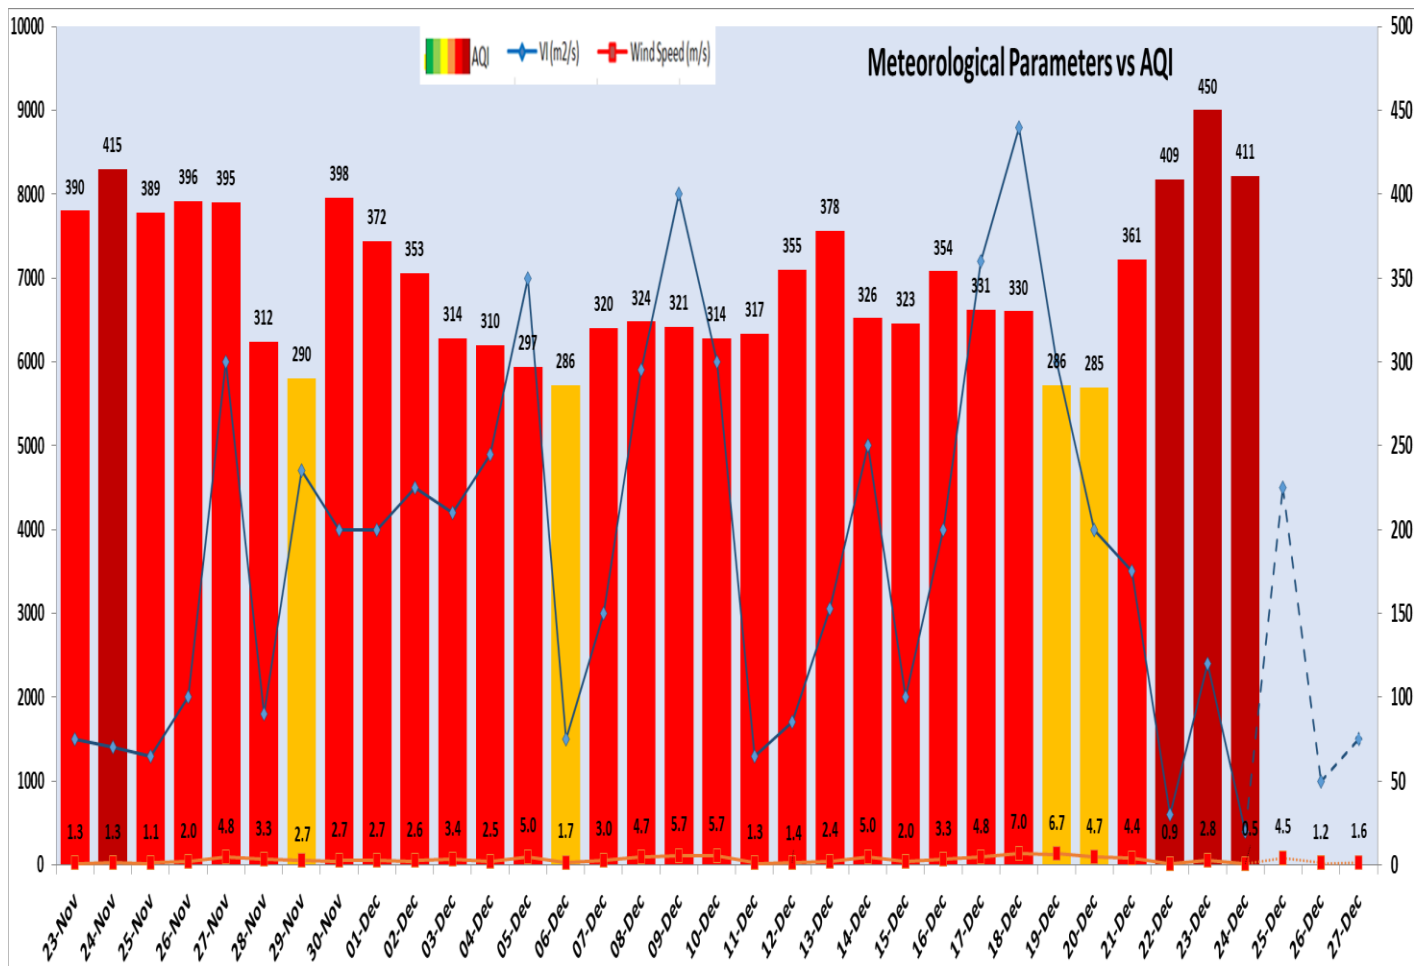

Comparative status of PM₁₀ and PM_{2.5} (µg/m³) running average - Till December 23 (2016- 2023)

*Red line shows the annual average concentration standards for PM₁₀ and PM_{2.5}.

Daily Average of Particulates in Delhi (24 hourly average value; from 06:00am of 23.12.23 to 06:00 am of 24.12.23)

Forecast by IITM (Delhi):

	Dec 25, 2023	Dec 26, 2023	Dec 27, 2023
AQI Category	Very Poor	Very Poor	Severe

Wind Forecast for Delhi:

	Wind speed (at surface) in km/h		Wind speed (at 900 m) in km/h	Wind Direction	
	As per IMD (range)	As per windy.com (at 16:00 hrs.)	As per windy.com (at 16:00hrs)	As per IMD	As per windy.com at 900m
Dec 25. 2023	04 TO 06	9	37	NW	NW
Dec 26. 2023	UPTO 04	6	23	NW/E	NW
Dec 27. 2023	UPTO 04	9	25	NW/SE	NW

Delhi Temperature in (°C)		
Date	Minimum	Maximum
21-12-2023	6.4	22.2
22-12-2023	6.2	23.0
23-12-2023	9.6	23.0
24-12-2023	7.6	24.4

▪ **Hotspots for Today**

City	Station Name	AQI value	Air Quality	Prominent Pollutant
Delhi	Shadipur, Delhi - CPCB	470	Severe	PM ₁₀
	Punjabi Bagh, Delhi - DPCC	454	Severe	PM _{2.5}
	Wazirpur, Delhi - DPCC	454	Severe	PM _{2.5}
	Jahangirpuri, Delhi - DPCC	453	Severe	PM _{2.5}
	Mundka, Delhi - DPCC	451	Severe	PM _{2.5}
Faridabad	New Industrial Town, Faridabad - HSPCB	402	Severe	PM _{2.5}
	Sector- 16A, Faridabad - HSPCB	396	Very Poor	PM _{2.5}
Gurugram	Sector-51, Gurugram - HSPCB	328	Very Poor	PM _{2.5}
	NISE Gwal Pahari, Gurugram - IMD	309	Very Poor	PM _{2.5}
Ghaziabad	Vasundhara, Ghaziabad - UPPCB	373	Very Poor	PM _{2.5}
	Indirapuram, Ghaziabad - UPPCB	366	Very Poor	PM ₁₀
Greater Noida	Knowledge Park - V, Greater Noida - UPPCB	407	Severe	PM _{2.5}
Noida	Sector-116, Noida - UPPCB	413	Severe	PM _{2.5}